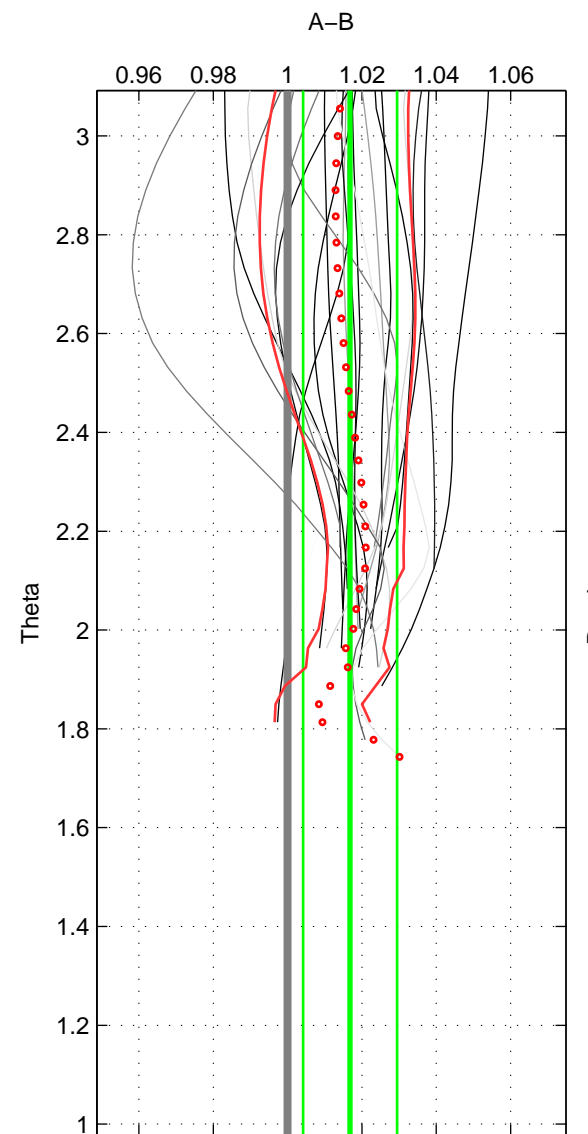

Cruise A (red). Date: Jul 2005 Cruisename: 669-49UF20050615

Cruise B (blue). Date: Oct 2000 Cruisename: 691-49UP20000920

*** "Favourite" values are those of space 2.

	Offset	O.StDev	Ratio	R.Stdev	Rating
SIGMA:	0.051	0.031	1.018	0.011	4
THETA:	0.047	0.036	1.017	0.013	5
DEPTH:	0.066	0.009	1.024	0.003	3
FAV.:	0.047	0.036	1.017	0.013	5

Profiles of A: 20
 Profiles of B: 15
 Diff profs : 22
 WMoffset (A-B): 0.051488
 WMoffset stdev: 0.03134
 WMratio (A/B): 1.0184
 WMratio stdev: 0.011481

Quality (1-5): 4

Profiles of A: 20
 Profiles of B: 15
 Diff profs : 22
 WMoffset (A-B): 0.047397
 WMoffset stdev: 0.035516
 WMratio (A/B): 1.0168
 WMratio stdev: 0.012629

Quality (1-5): 5

Profiles of A: 20
 Profiles of B: 15
 Diff profs : 22
 WMoffset (A-B): 0.065777
 WMoffset stdev: 0.0087635
 WMratio (A/B): 1.0235
 WMratio stdev: 0.0034285

Quality (1-5): 3

Please note that statistics are bad.