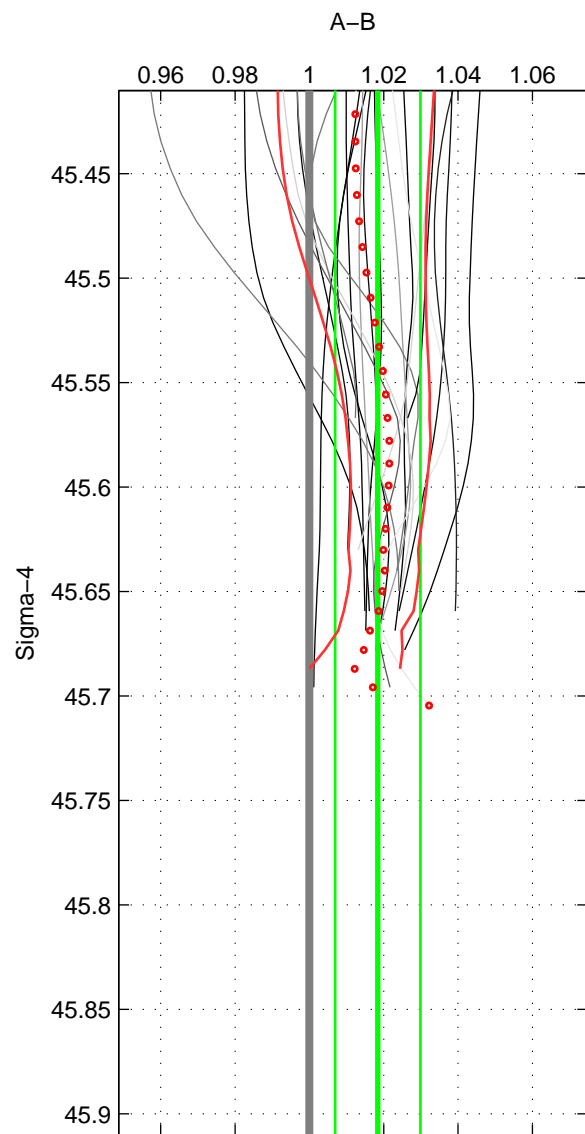

Cruise A (red). Date: Jul 2005 Cruisename: 669-49UF20050615

Cruise B (blue). Date: Oct 2000 Cruisename: 691-49UP20000920

*** "Favourite" values are those of space 2.

	Offset	O.StDev	Ratio	R.Stdev	Rating
SIGMA:	0.051	0.031	1.018	0.011	4
THETA:	0.047	0.036	1.017	0.013	5
DEPTH:	0.066	0.009	1.024	0.003	3
FAV.:	0.047	0.036	1.017	0.013	5

Profiles of A: 20
 Profiles of B: 15
 Diff profs : 22
 WMoffset (A-B): 0.051488
 WMoffset stdev: 0.03134
 WMratio (A/B): 1.0184
 WMratio stdev: 0.011481

Quality (1-5): 4

Profiles of A: 20
 Profiles of B: 15
 Diff profs : 22
 WMoffset (A-B): 0.047397
 WMoffset stdev: 0.035516
 WMratio (A/B): 1.0168
 WMratio stdev: 0.012629

Quality (1-5): 5

Profiles of A: 20
 Profiles of B: 15
 Diff profs : 22
 WMoffset (A-B): 0.065777
 WMoffset stdev: 0.0087635
 WMratio (A/B): 1.0235
 WMratio stdev: 0.0034285

Quality (1-5): 3

Please note that statistics are bad.