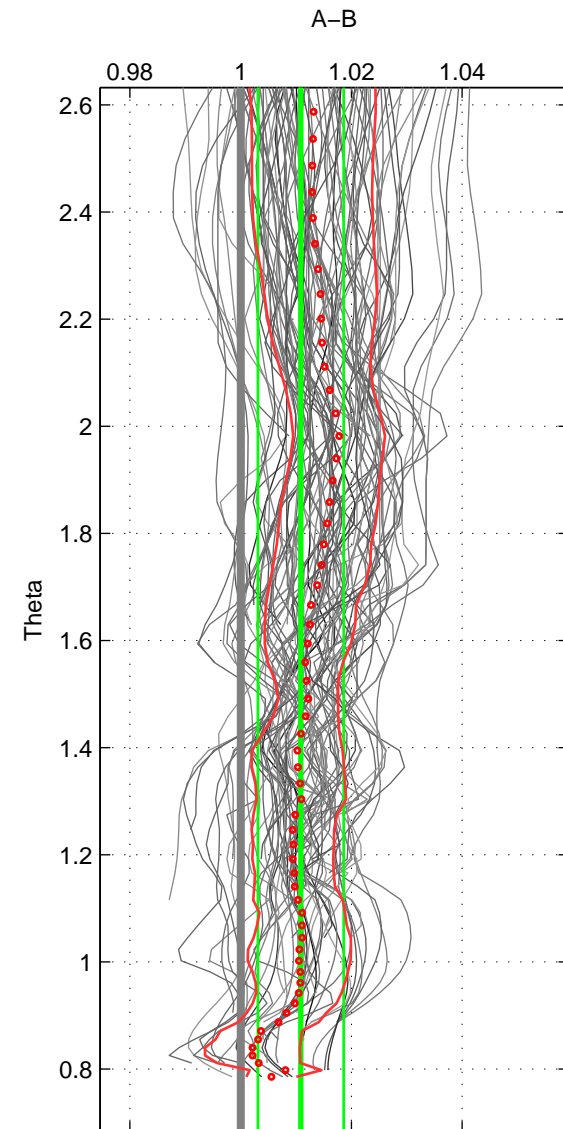

Cruise A (red). Date: Aug 1995 Cruisename: 351-316N19950715
 Cruise B (blue). Date: Dec 1995 Cruisename: 354-316N19951202

*** "Favourite" values are means of spaces 1 2 3.

	Offset	O.StDev	Ratio	R.Stdev	Rating
SIGMA:	0.025	0.018	1.011	0.008	5
THETA:	0.025	0.018	1.011	0.008	5
DEPTH:	0.018	0.012	1.008	0.005	5
FAV.:	0.023	0.016	1.010	0.007	5

Profiles of A: 18
 Profiles of B: 13
 Diff profs : 92
 WMoffset (A-B): 0.024924
 WMoffset stdev: 0.018259
 WMratio (A/B): 1.0107
 WMratio stdev: 0.0078335

Quality (1-5): 5

Profiles of A: 18
 Profiles of B: 14
 Diff profs : 100
 WMoffset (A-B): 0.025149
 WMoffset stdev: 0.018025
 WMratio (A/B): 1.0109
 WMratio stdev: 0.0077487

Quality (1-5): 5

Profiles of A: 18
 Profiles of B: 13
 Diff profs : 92
 WMoffset (A-B): 0.017989
 WMoffset stdev: 0.012174
 WMratio (A/B): 1.0079
 WMratio stdev: 0.0053413

Quality (1-5): 5