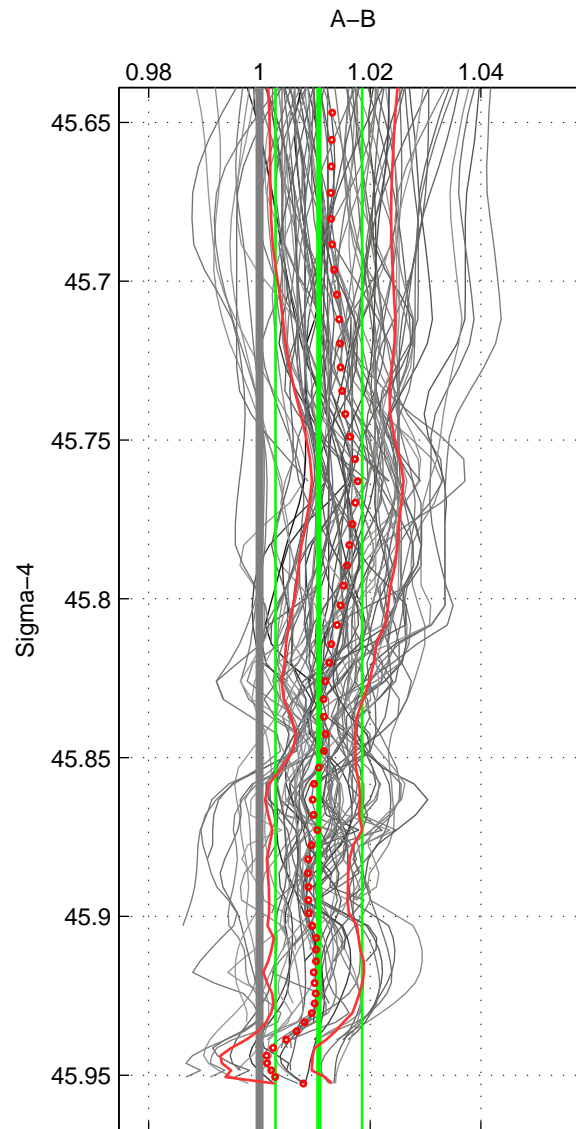

Cruise A (red). Date: Aug 1995 Cruisename: 351-316N19950715
 Cruise B (blue). Date: Dec 1995 Cruisename: 354-316N19951202

*** "Favourite" values are means of spaces 1 2 3.

	Offset	O.StDev	Ratio	R.Stdev	Rating
SIGMA:	0.025	0.018	1.011	0.008	5
THETA:	0.025	0.018	1.011	0.008	5
DEPTH:	0.018	0.012	1.008	0.005	5
FAV.:	0.023	0.016	1.010	0.007	5

Profiles of A: 18
 Profiles of B: 13
 Diff profs : 92
 WMoffset (A-B): 0.024924
 WMoffset stdev: 0.018259
 WMratio (A/B): 1.0107
 WMratio stdev: 0.0078335

Quality (1-5): 5

Profiles of A: 18
 Profiles of B: 14
 Diff profs : 100
 WMoffset (A-B): 0.025149
 WMoffset stdev: 0.018025
 WMratio (A/B): 1.0109
 WMratio stdev: 0.0077487

Quality (1-5): 5

Profiles of A: 18
 Profiles of B: 13
 Diff profs : 92
 WMoffset (A-B): 0.017989
 WMoffset stdev: 0.012174
 WMratio (A/B): 1.0079
 WMratio stdev: 0.0053413

Quality (1-5): 5