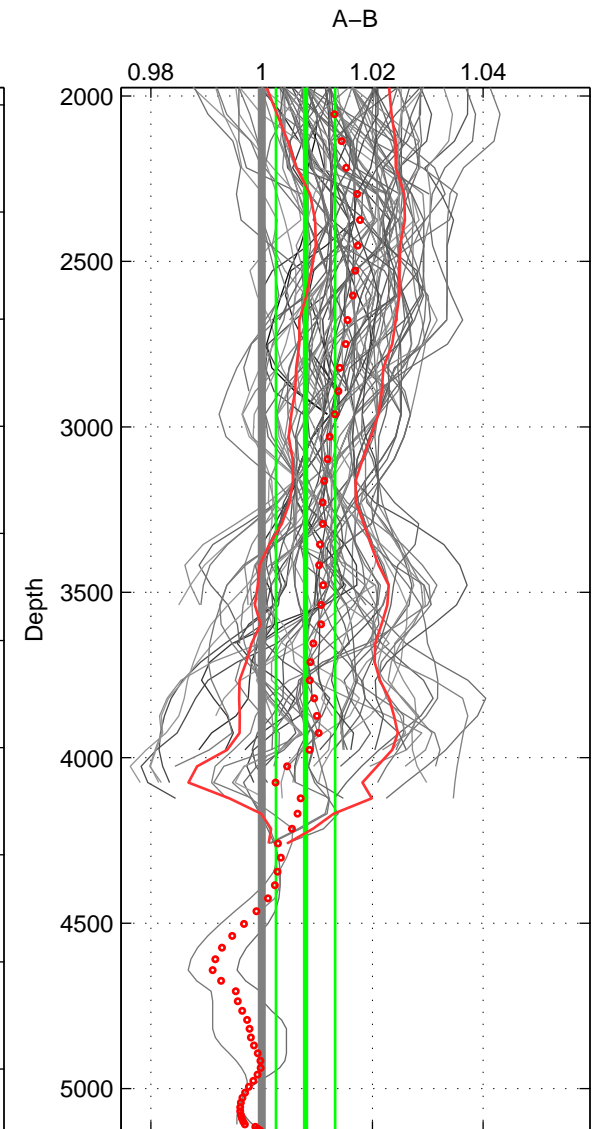

Cruise A (red). Date: Aug 1995 Cruisename: 351-316N19950715
 Cruise B (blue). Date: Dec 1995 Cruisename: 354-316N19951202

*** "Favourite" values are means of spaces 1 2 3.

	Offset	O.StDev	Ratio	R.Stdev	Rating
SIGMA:	0.025	0.018	1.011	0.008	5
THETA:	0.025	0.018	1.011	0.008	5
DEPTH:	0.018	0.012	1.008	0.005	5
FAV.:	0.023	0.016	1.010	0.007	5

Profiles of A: 18
 Profiles of B: 13
 Diff profs : 92
 WMoffset (A-B): 0.024924
 WMoffset stdev: 0.018259
 WMratio (A/B): 1.0107
 WMratio stdev: 0.0078335

Quality (1-5): 5

Profiles of A: 18
 Profiles of B: 14
 Diff profs : 100
 WMoffset (A-B): 0.025149
 WMoffset stdev: 0.018025
 WMratio (A/B): 1.0109
 WMratio stdev: 0.0077487

Quality (1-5): 5

Profiles of A: 18
 Profiles of B: 13
 Diff profs : 92
 WMoffset (A-B): 0.017989
 WMoffset stdev: 0.012174
 WMratio (A/B): 1.0079
 WMratio stdev: 0.0053413

Quality (1-5): 5