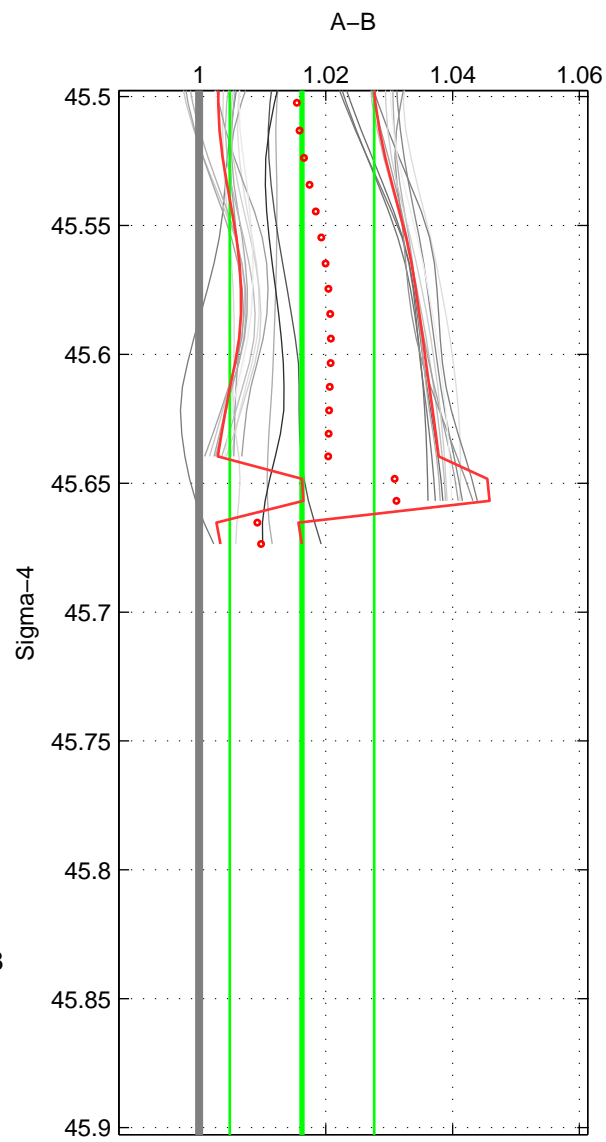

Cruise A (red). Date: Jun 2005 Cruisename: 605-49NZ20050525  
 Cruise B (blue). Date: Feb 2007 Cruisename: 714-49UP20070118

\*\*\* "Favourite" values are means of spaces 1 2.

	Offset	O.StDev	Ratio	R.Stdev	Rating
SIGMA:	0.045	0.031	1.016	0.011	4
THETA:	0.039	0.030	1.014	0.011	4
DEPTH:	0.047	0.004	1.018	0.002	3
FAV.:	0.042	0.030	1.015	0.011	4

Profiles of A: 19  
 Profiles of B: 3  
 Diff profs : 29  
 WMoffset (A-B): 0.044926  
 WMoffset stdev: 0.030923  
 WMratio (A/B): 1.0162  
 WMratio stdev: 0.011392

Quality (1-5): 4

Profiles of A: 19  
 Profiles of B: 3  
 Diff profs : 29  
 WMoffset (A-B): 0.039257  
 WMoffset stdev: 0.029815  
 WMratio (A/B): 1.0138  
 WMratio stdev: 0.010774

Quality (1-5): 4

Profiles of A: 19  
 Profiles of B: 3  
 Diff profs : 29  
 WMoffset (A-B): 0.047439  
 WMoffset stdev: 0.0042021  
 WMratio (A/B): 1.0177  
 WMratio stdev: 0.0017825

Quality (1-5): 3

Please note that statistics are bad.