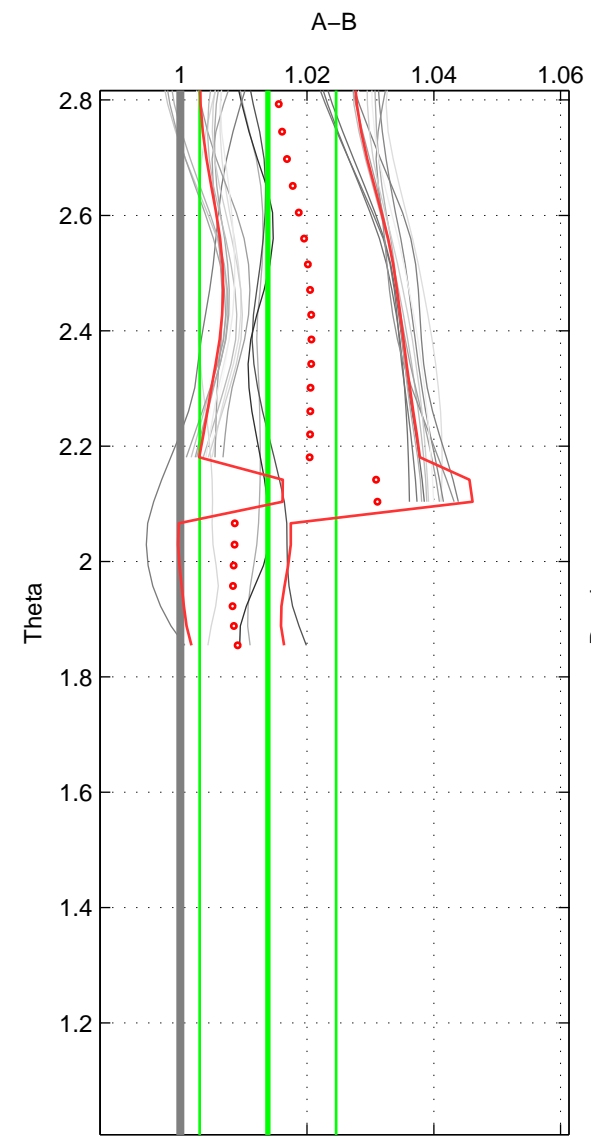

Cruise A (red). Date: Jun 2005 Cruisename: 605-49NZ20050525  
 Cruise B (blue). Date: Feb 2007 Cruisename: 714-49UP20070118

\*\*\* "Favourite" values are means of spaces 1 2.

	Offset	O.StDev	Ratio	R.Stdev	Rating
SIGMA:	0.045	0.031	1.016	0.011	4
THETA:	0.039	0.030	1.014	0.011	4
DEPTH:	0.047	0.004	1.018	0.002	3
FAV.:	0.042	0.030	1.015	0.011	4

Profiles of A: 19  
 Profiles of B: 3  
 Diff profs : 29  
 WMoffset (A-B): 0.044926  
 WMoffset stdev: 0.030923  
 WMratio (A/B): 1.0162  
 WMratio stdev: 0.011392

Quality (1-5): 4

Profiles of A: 19  
 Profiles of B: 3  
 Diff profs : 29  
 WMoffset (A-B): 0.039257  
 WMoffset stdev: 0.029815  
 WMratio (A/B): 1.0138  
 WMratio stdev: 0.010774

Quality (1-5): 4

Profiles of A: 19  
 Profiles of B: 3  
 Diff profs : 29  
 WMoffset (A-B): 0.047439  
 WMoffset stdev: 0.0042021  
 WMratio (A/B): 1.0177  
 WMratio stdev: 0.0017825

Quality (1-5): 3

Please note that statistics are bad.