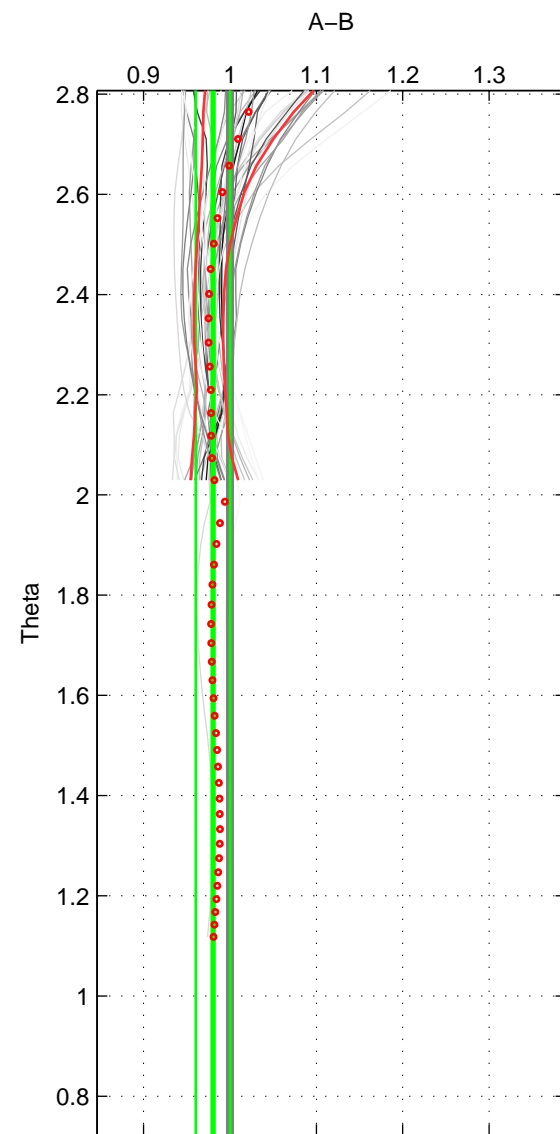

Cruise A (red). Date: Jan 1993 Cruisename: 144-06MT19921227  
 Cruise B (blue). Date: Mar 2010 Cruisename: 256-33RO20100308

\*\*\* "Favourite" values are means of spaces 1 3.

	Offset	O.StDev	Ratio	R.Stdev	Rating
SIGMA:	-0.026	0.030	0.985	0.017	5
THETA:	-0.034	0.034	0.980	0.020	4
DEPTH:	-0.033	0.038	0.980	0.022	5
FAV. :	-0.030	0.034	0.983	0.020	5

Profiles of A: 8  
 Profiles of B: 8  
 Diff profs : 45  
 WMoffset (A-B): -0.025887  
 WMoffset stdev: 0.029985  
 WMratio (A/B): 0.98515  
 WMratio stdev: 0.017389

Quality (1-5): 5

Profiles of A: 8  
 Profiles of B: 8  
 Diff profs : 45  
 WMoffset (A-B): -0.03398  
 WMoffset stdev: 0.03426  
 WMratio (A/B): 0.98032  
 WMratio stdev: 0.019989

Quality (1-5): 4

Profiles of A: 8  
 Profiles of B: 8  
 Diff profs : 45  
 WMoffset (A-B): -0.033376  
 WMoffset stdev: 0.038407  
 WMratio (A/B): 0.97989  
 WMratio stdev: 0.022291

Quality (1-5): 5