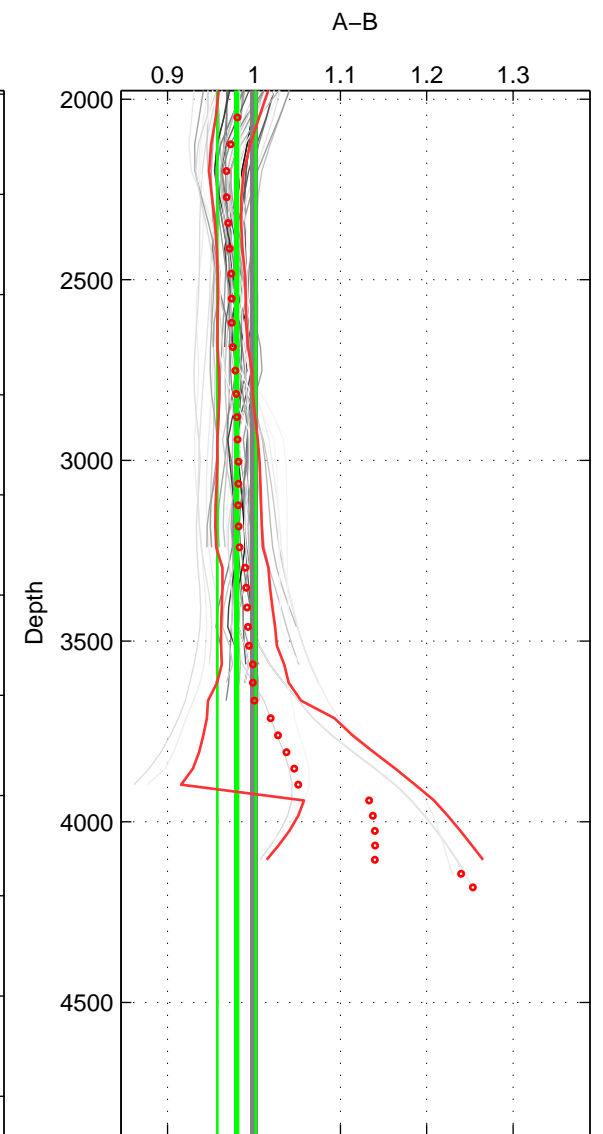

Cruise A (red). Date: Jan 1993 Cruisename: 144-06MT19921227  
 Cruise B (blue). Date: Mar 2010 Cruisename: 256-33RO20100308

\*\*\* "Favourite" values are means of spaces 1 3.

	Offset	O.StDev	Ratio	R.Stdev	Rating
SIGMA:	-0.026	0.030	0.985	0.017	5
THETA:	-0.034	0.034	0.980	0.020	4
DEPTH:	-0.033	0.038	0.980	0.022	5
FAV. :	-0.030	0.034	0.983	0.020	5

Profiles of A: 8  
 Profiles of B: 8  
 Diff profs : 45  
 WMoffset (A-B): -0.025887  
 WMoffset stdev: 0.029985  
 WMratio (A/B): 0.98515  
 WMratio stdev: 0.017389

Quality (1-5): 5

Profiles of A: 8  
 Profiles of B: 8  
 Diff profs : 45  
 WMoffset (A-B): -0.03398  
 WMoffset stdev: 0.03426  
 WMratio (A/B): 0.98032  
 WMratio stdev: 0.019989

Quality (1-5): 4

Profiles of A: 8  
 Profiles of B: 8  
 Diff profs : 45  
 WMoffset (A-B): -0.033376  
 WMoffset stdev: 0.038407  
 WMratio (A/B): 0.97989  
 WMratio stdev: 0.022291

Quality (1-5): 5