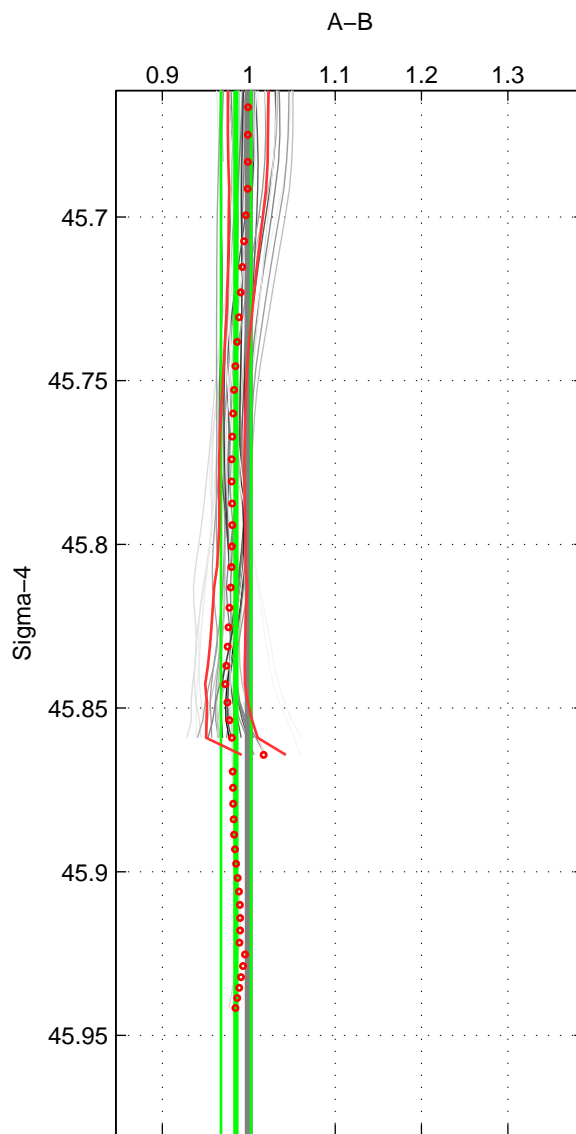

Cruise A (red). Date: Jan 1993 Cruisename: 144-06MT19921227  
 Cruise B (blue). Date: Mar 2010 Cruisename: 256-33RO20100308

\*\*\* "Favourite" values are means of spaces 1 3.

	Offset	O.StDev	Ratio	R.Stdev	Rating
SIGMA:	-0.026	0.030	0.985	0.017	5
THETA:	-0.034	0.034	0.980	0.020	4
DEPTH:	-0.033	0.038	0.980	0.022	5
FAV. :	-0.030	0.034	0.983	0.020	5

Profiles of A: 8  
 Profiles of B: 8  
 Diff profs : 45  
 WMoffset (A-B): -0.025887  
 WMoffset stdev: 0.029985  
 WMratio (A/B): 0.98515  
 WMratio stdev: 0.017389

Quality (1-5): 5

Profiles of A: 8  
 Profiles of B: 8  
 Diff profs : 45  
 WMoffset (A-B): -0.03398  
 WMoffset stdev: 0.03426  
 WMratio (A/B): 0.98032  
 WMratio stdev: 0.019989

Quality (1-5): 4

Profiles of A: 8  
 Profiles of B: 8  
 Diff profs : 45  
 WMoffset (A-B): -0.033376  
 WMoffset stdev: 0.038407  
 WMratio (A/B): 0.97989  
 WMratio stdev: 0.022291

Quality (1-5): 5