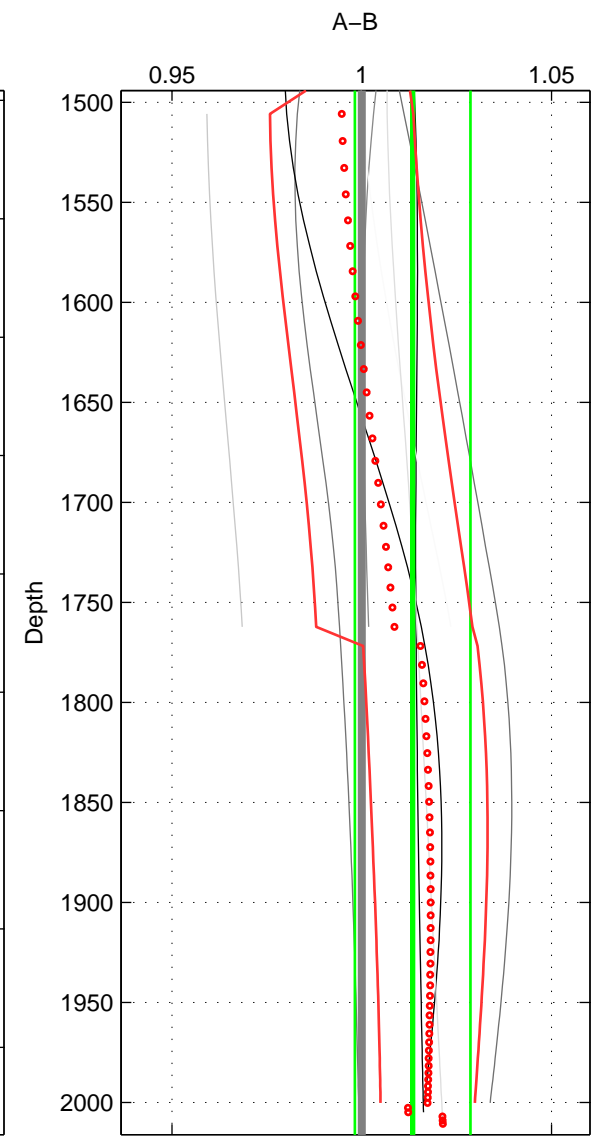

Cruise A (red). Date: May 1999 Cruisename: 687-49UP19990419

Cruise B (blue). Date: Nov 2001 Cruisename: 695-49UP20011010

\*\*\* "Favourite" values are means of spaces 1 2 3.

	Offset	O.StDev	Ratio	R.Stdev	Rating
SIGMA:	-0.002	0.028	0.999	0.010	2
THETA:	0.000	0.030	1.000	0.010	2
DEPTH:	0.039	0.043	1.013	0.015	2
FAV.:	0.012	0.034	1.004	0.012	2

Profiles of A: 5  
 Profiles of B: 2  
 Diff profs : 8  
 WMoffset (A-B): -0.0020117  
 WMoffset stdev: 0.028378  
 WMratio (A/B): 0.99933  
 WMratio stdev: 0.0097418

Quality (1-5): 2

Profiles of A: 5  
 Profiles of B: 3  
 Diff profs : 11  
 WMoffset (A-B): 8.0417e-05  
 WMoffset stdev: 0.030262  
 WMratio (A/B): 1.0001  
 WMratio stdev: 0.010447

Quality (1-5): 2

Profiles of A: 5  
 Profiles of B: 3  
 Diff profs : 11  
 WMoffset (A-B): 0.038638  
 WMoffset stdev: 0.043072  
 WMratio (A/B): 1.0134  
 WMratio stdev: 0.01521

Quality (1-5): 2