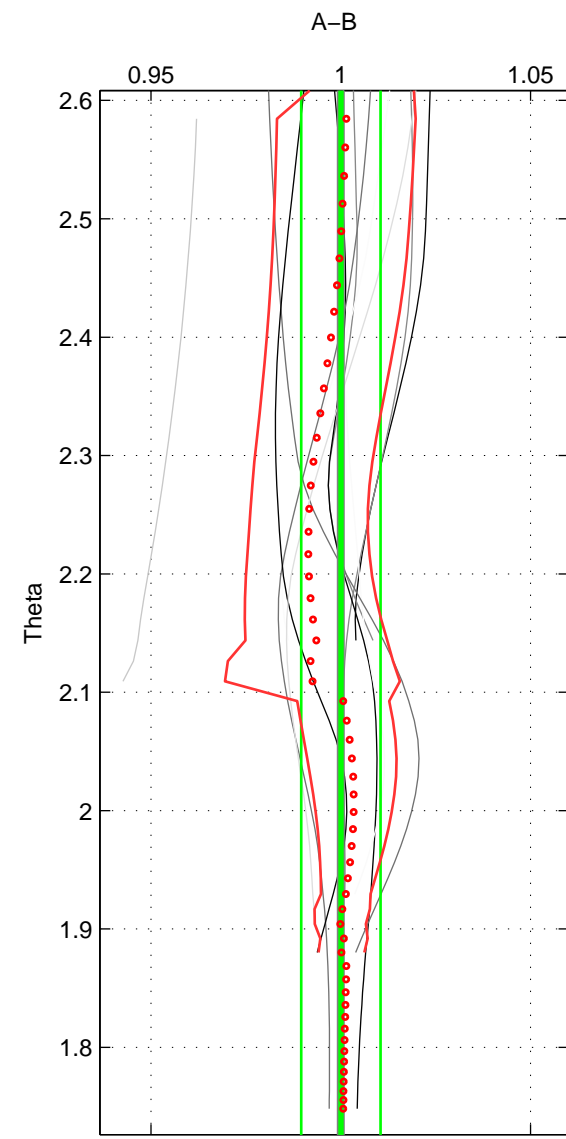

Cruise A (red). Date: May 1999 Cruisename: 687-49UP19990419

Cruise B (blue). Date: Nov 2001 Cruisename: 695-49UP20011010

\*\*\* "Favourite" values are means of spaces 1 2 3.

	Offset	O.StDev	Ratio	R.Stdev	Rating
SIGMA:	-0.002	0.028	0.999	0.010	2
THETA:	0.000	0.030	1.000	0.010	2
DEPTH:	0.039	0.043	1.013	0.015	2
FAV.:	0.012	0.034	1.004	0.012	2

Profiles of A: 5  
 Profiles of B: 2  
 Diff profs : 8  
 WMoffset (A-B): -0.0020117  
 WMoffset stdev: 0.028378  
 WMratio (A/B): 0.99933  
 WMratio stdev: 0.0097418

Quality (1-5): 2

Profiles of A: 5  
 Profiles of B: 3  
 Diff profs : 11  
 WMoffset (A-B): 8.0417e-05  
 WMoffset stdev: 0.030262  
 WMratio (A/B): 1.0001  
 WMratio stdev: 0.010447

Quality (1-5): 2

Profiles of A: 5  
 Profiles of B: 3  
 Diff profs : 11  
 WMoffset (A-B): 0.038638  
 WMoffset stdev: 0.043072  
 WMratio (A/B): 1.0134  
 WMratio stdev: 0.01521

Quality (1-5): 2