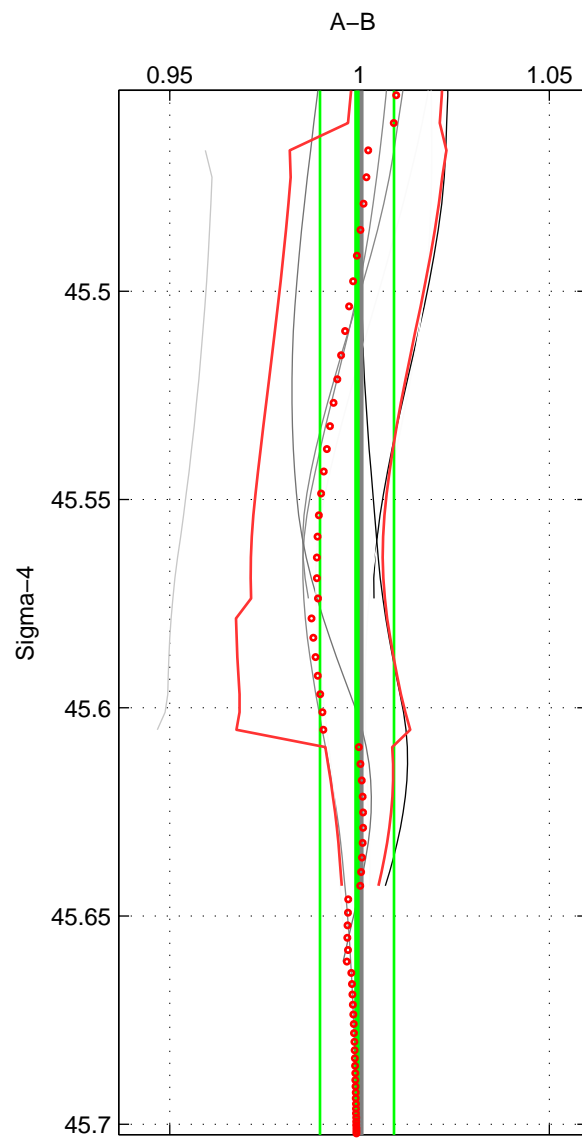

Cruise A (red). Date: May 1999 Cruisename: 687-49UP19990419

Cruise B (blue). Date: Nov 2001 Cruisename: 695-49UP20011010

\*\*\* "Favourite" values are means of spaces 1 2 3.

	Offset	O.StDev	Ratio	R.Stdev	Rating
SIGMA:	-0.002	0.028	0.999	0.010	2
THETA:	0.000	0.030	1.000	0.010	2
DEPTH:	0.039	0.043	1.013	0.015	2
FAV.:	0.012	0.034	1.004	0.012	2

Profiles of A: 5  
 Profiles of B: 2  
 Diff profs : 8  
 WMoffset (A-B): -0.0020117  
 WMoffset stdev: 0.028378  
 WMratio (A/B): 0.99933  
 WMratio stdev: 0.0097418

Quality (1-5): 2

Profiles of A: 5  
 Profiles of B: 3  
 Diff profs : 11  
 WMoffset (A-B): 8.0417e-05  
 WMoffset stdev: 0.030262  
 WMratio (A/B): 1.0001  
 WMratio stdev: 0.010447

Quality (1-5): 2

Profiles of A: 5  
 Profiles of B: 3  
 Diff profs : 11  
 WMoffset (A-B): 0.038638  
 WMoffset stdev: 0.043072  
 WMratio (A/B): 1.0134  
 WMratio stdev: 0.01521

Quality (1-5): 2