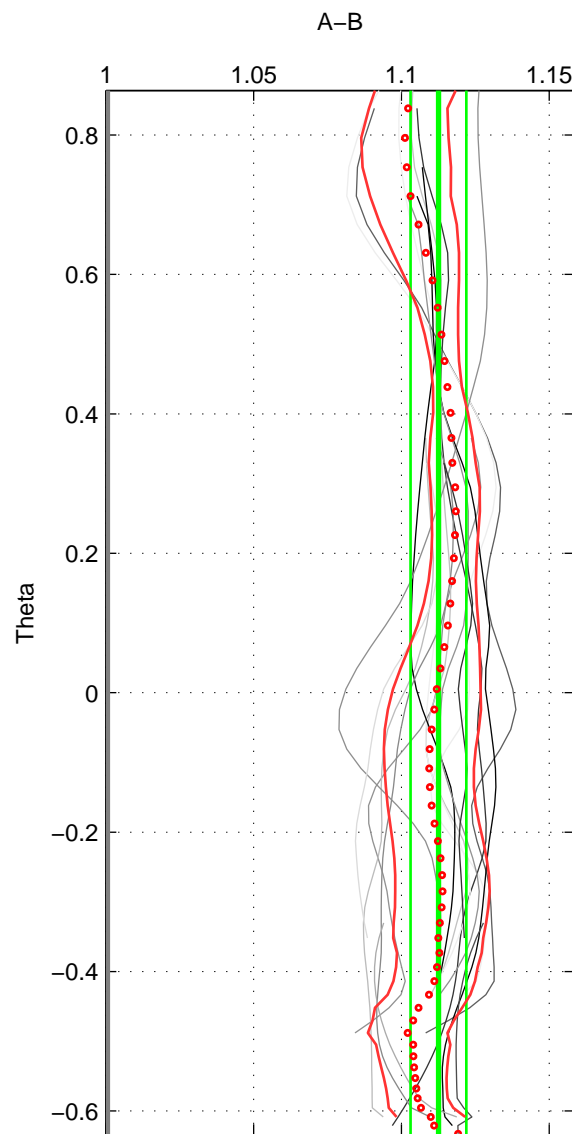

Cruise A (red). Date: Jan 1995 Cruisename: 384-49HH19941213
 Cruise B (blue). Date: Dec 2001 Cruisename: 559-49HH20011127

*** "Favourite" values are means of spaces 1 2 3.

	Offset	O.StDev	Ratio	R.Stdev	Rating
SIGMA:	0.237	0.014	1.111	0.007	5
THETA:	0.239	0.019	1.113	0.009	5
DEPTH:	0.234	0.010	1.110	0.005	5
FAV. :	0.237	0.014	1.111	0.007	5

Profiles of A: 6
 Profiles of B: 5
 Diff profs : 16
 WMoffset (A-B): 0.23663
 WMoffset stdev: 0.013865
 WMratio (A/B): 1.1113
 WMratio stdev: 0.0067155

Quality (1-5): 5

Profiles of A: 6
 Profiles of B: 5
 Diff profs : 16
 WMoffset (A-B): 0.23855
 WMoffset stdev: 0.018763
 WMratio (A/B): 1.1125
 WMratio stdev: 0.0094455

Quality (1-5): 5

Profiles of A: 5
 Profiles of B: 5
 Diff profs : 14
 WMoffset (A-B): 0.23442
 WMoffset stdev: 0.0097055
 WMratio (A/B): 1.1098
 WMratio stdev: 0.0049007

Quality (1-5): 5