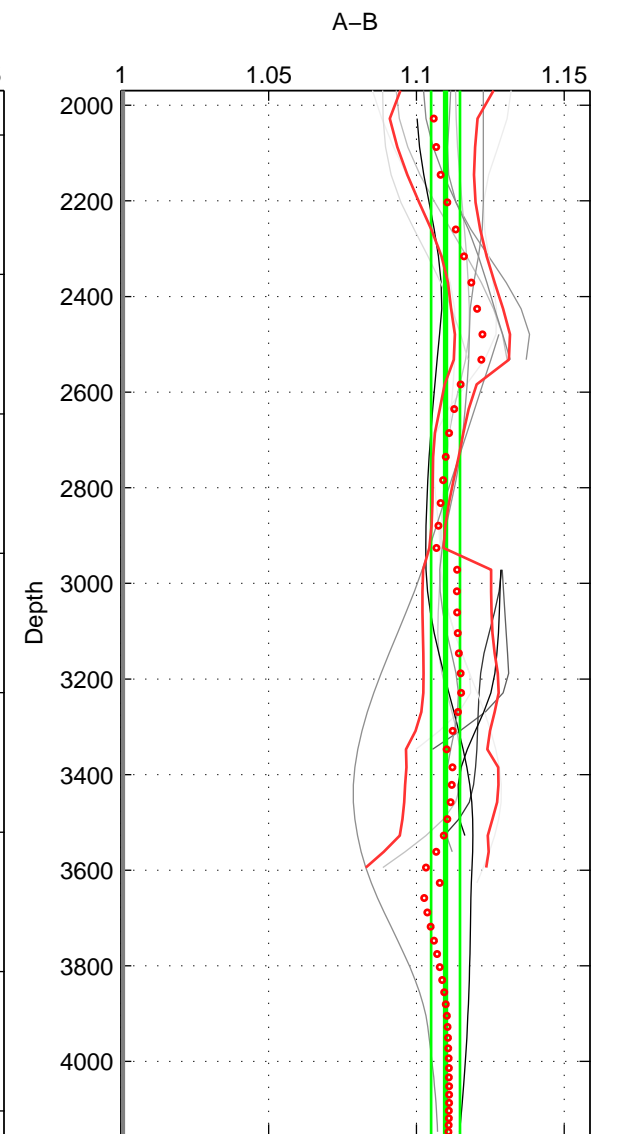

Cruise A (red). Date: Jan 1995 Cruisename: 384-49HH19941213
 Cruise B (blue). Date: Dec 2001 Cruisename: 559-49HH20011127

*** "Favourite" values are means of spaces 1 2 3.

	Offset	O.StDev	Ratio	R.Stdev	Rating
SIGMA:	0.237	0.014	1.111	0.007	5
THETA:	0.239	0.019	1.113	0.009	5
DEPTH:	0.234	0.010	1.110	0.005	5
FAV. :	0.237	0.014	1.111	0.007	5

Profiles of A: 6
 Profiles of B: 5
 Diff profs : 16
 WMoffset (A-B): 0.23663
 WMoffset stdev: 0.013865
 WMratio (A/B): 1.1113
 WMratio stdev: 0.0067155

Quality (1-5): 5

Profiles of A: 6
 Profiles of B: 5
 Diff profs : 16
 WMoffset (A-B): 0.23855
 WMoffset stdev: 0.018763
 WMratio (A/B): 1.1125
 WMratio stdev: 0.0094455

Quality (1-5): 5

Profiles of A: 5
 Profiles of B: 5
 Diff profs : 14
 WMoffset (A-B): 0.23442
 WMoffset stdev: 0.0097055
 WMratio (A/B): 1.1098
 WMratio stdev: 0.0049007

Quality (1-5): 5