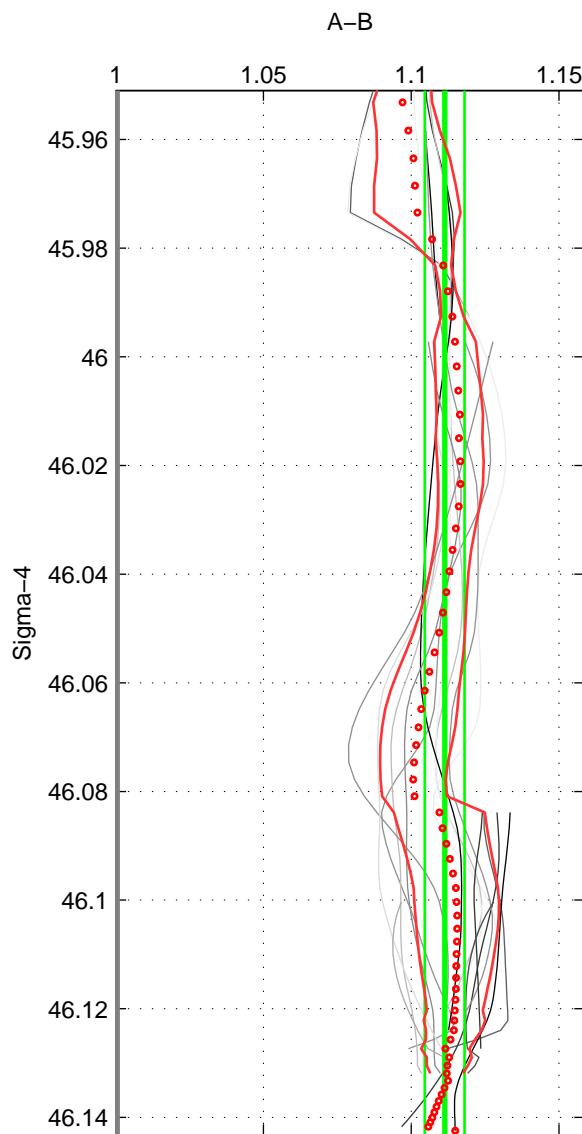

Cruise A (red). Date: Jan 1995 Cruisename: 384-49HH19941213
 Cruise B (blue). Date: Dec 2001 Cruisename: 559-49HH20011127

*** "Favourite" values are means of spaces 1 2 3.

	Offset	O.StDev	Ratio	R.Stdev	Rating
SIGMA:	0.237	0.014	1.111	0.007	5
THETA:	0.239	0.019	1.113	0.009	5
DEPTH:	0.234	0.010	1.110	0.005	5
FAV. :	0.237	0.014	1.111	0.007	5

Profiles of A: 6
 Profiles of B: 5
 Diff profs : 16
 WMoffset (A-B): 0.23663
 WMoffset stdev: 0.013865
 WMratio (A/B): 1.1113
 WMratio stdev: 0.0067155

Quality (1-5): 5

Profiles of A: 6
 Profiles of B: 5
 Diff profs : 16
 WMoffset (A-B): 0.23855
 WMoffset stdev: 0.018763
 WMratio (A/B): 1.1125
 WMratio stdev: 0.0094455

Quality (1-5): 5

Profiles of A: 5
 Profiles of B: 5
 Diff profs : 14
 WMoffset (A-B): 0.23442
 WMoffset stdev: 0.0097055
 WMratio (A/B): 1.1098
 WMratio stdev: 0.0049007

Quality (1-5): 5