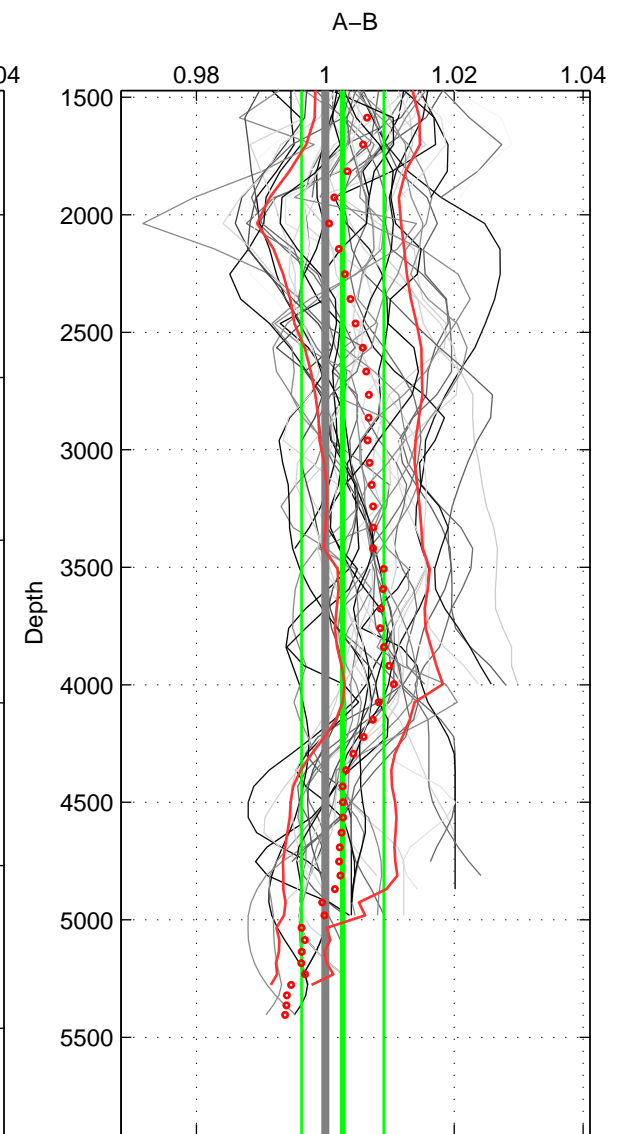

Cruise A (red). Date: Jun 2001 Cruisename: 591-49NZ20010604

Cruise B (blue). Date: Jul 2011 Cruisename: 626-49RY20110515

*** "Favourite" values are means of spaces 1 2 3.

	Offset	O.StDev	Ratio	R.Stdev	Rating
SIGMA:	0.021	0.019	1.008	0.007	5
THETA:	0.019	0.021	1.007	0.008	5
DEPTH:	0.007	0.016	1.003	0.006	5
FAV.:	0.016	0.019	1.006	0.007	5

Profiles of A: 10
 Profiles of B: 29
 Diff profs : 47
 WMoffset (A-B): 0.021321
 WMoffset stdev: 0.019395
 WMratio (A/B): 1.0079
 WMratio stdev: 0.0073178

Quality (1-5): 5

Profiles of A: 10
 Profiles of B: 29
 Diff profs : 47
 WMoffset (A-B): 0.019495
 WMoffset stdev: 0.020636
 WMratio (A/B): 1.0072
 WMratio stdev: 0.0077758

Quality (1-5): 5

Profiles of A: 10
 Profiles of B: 29
 Diff profs : 47
 WMoffset (A-B): 0.0067376
 WMoffset stdev: 0.016127
 WMratio (A/B): 1.0027
 WMratio stdev: 0.0063773

Quality (1-5): 5