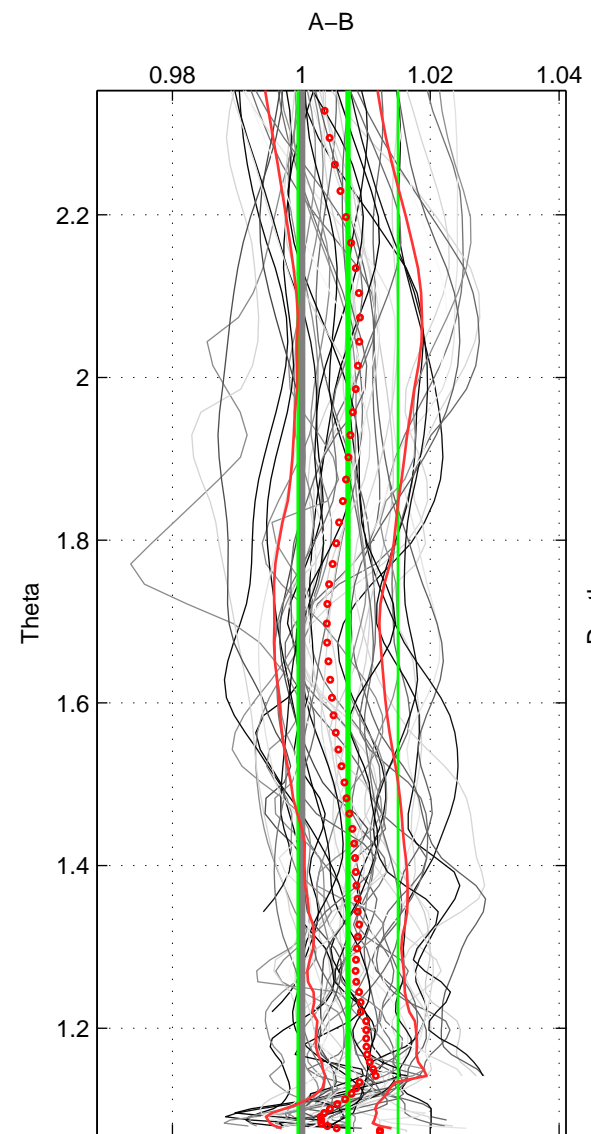

Cruise A (red). Date: Jun 2001 Cruisename: 591-49NZ20010604

Cruise B (blue). Date: Jul 2011 Cruisename: 626-49RY20110515

*** "Favourite" values are means of spaces 1 2 3.

	Offset	O.StDev	Ratio	R.Stdev	Rating
SIGMA:	0.021	0.019	1.008	0.007	5
THETA:	0.019	0.021	1.007	0.008	5
DEPTH:	0.007	0.016	1.003	0.006	5
FAV.:	0.016	0.019	1.006	0.007	5

Profiles of A: 10
 Profiles of B: 29
 Diff profs : 47
 WMoffset (A-B): 0.021321
 WMoffset stdev: 0.019395
 WMratio (A/B): 1.0079
 WMratio stdev: 0.0073178

Quality (1-5): 5

Profiles of A: 10
 Profiles of B: 29
 Diff profs : 47
 WMoffset (A-B): 0.019495
 WMoffset stdev: 0.020636
 WMratio (A/B): 1.0072
 WMratio stdev: 0.0077758

Quality (1-5): 5

Profiles of A: 10
 Profiles of B: 29
 Diff profs : 47
 WMoffset (A-B): 0.0067376
 WMoffset stdev: 0.016127
 WMratio (A/B): 1.0027
 WMratio stdev: 0.0063773

Quality (1-5): 5