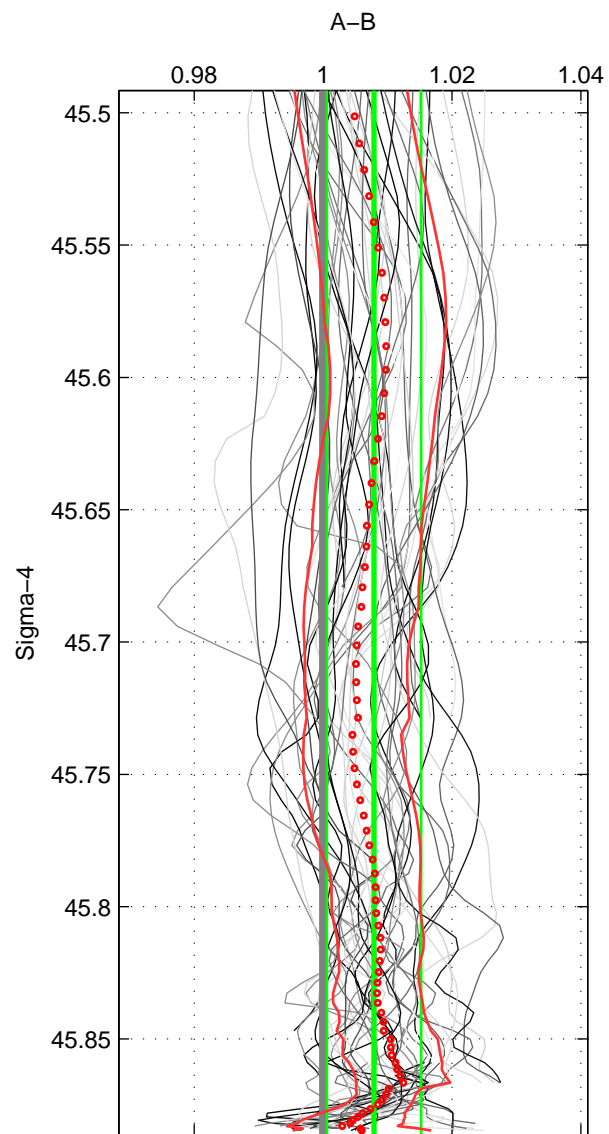

Cruise A (red). Date: Jun 2001 Cruisename: 591-49NZ20010604

Cruise B (blue). Date: Jul 2011 Cruisename: 626-49RY20110515

*** "Favourite" values are means of spaces 1 2 3.

	Offset	O.StDev	Ratio	R.Stdev	Rating
SIGMA:	0.021	0.019	1.008	0.007	5
THETA:	0.019	0.021	1.007	0.008	5
DEPTH:	0.007	0.016	1.003	0.006	5
FAV.:	0.016	0.019	1.006	0.007	5

Profiles of A: 10
 Profiles of B: 29
 Diff profs : 47
 WMoffset (A-B): 0.021321
 WMoffset stdev: 0.019395
 WMratio (A/B): 1.0079
 WMratio stdev: 0.0073178

Quality (1-5): 5

Profiles of A: 10
 Profiles of B: 29
 Diff profs : 47
 WMoffset (A-B): 0.019495
 WMoffset stdev: 0.020636
 WMratio (A/B): 1.0072
 WMratio stdev: 0.0077758

Quality (1-5): 5

Profiles of A: 10
 Profiles of B: 29
 Diff profs : 47
 WMoffset (A-B): 0.0067376
 WMoffset stdev: 0.016127
 WMratio (A/B): 1.0027
 WMratio stdev: 0.0063773

Quality (1-5): 5