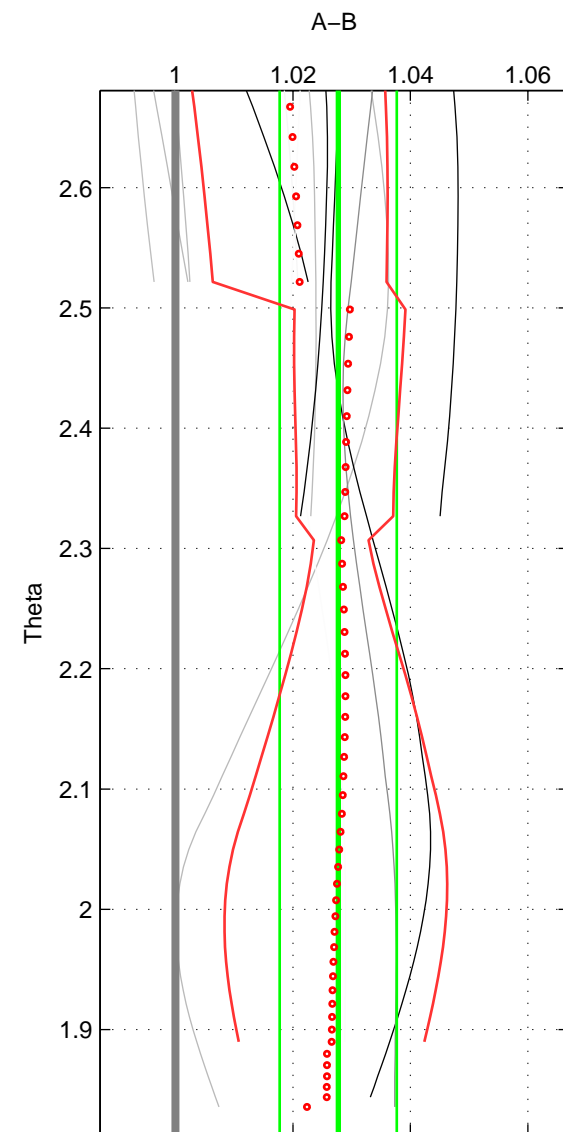

Cruise A (red). Date: Jul 2006 Cruisename: 672-49UF20060614

Cruise B (blue). Date: Jul 2002 Cruisename: 697-49UP20020620

\*\*\* "Favourite" values are means of spaces 1 2 3.

	Offset	O.StDev	Ratio	R.Stdev	Rating
SIGMA:	0.084	0.025	1.028	0.009	3
THETA:	0.082	0.029	1.028	0.010	3
DEPTH:	0.079	0.022	1.027	0.008	3
FAV.:	0.081	0.025	1.028	0.009	3

Profiles of A: 5  
 Profiles of B: 9  
 Diff profs: 12  
 WMoffset (A-B): 0.083687  
 WMoffset stdev: 0.024974  
 WMratio (A/B): 1.0283  
 WMratio stdev: 0.0085204

Quality (1-5): 3

Profiles of A: 5  
 Profiles of B: 9  
 Diff profs: 12  
 WMoffset (A-B): 0.081845  
 WMoffset stdev: 0.028892  
 WMratio (A/B): 1.0277  
 WMratio stdev: 0.0099663

Quality (1-5): 3

Profiles of A: 4  
 Profiles of B: 9  
 Diff profs: 10  
 WMoffset (A-B): 0.078903  
 WMoffset stdev: 0.022433  
 WMratio (A/B): 1.0268  
 WMratio stdev: 0.0076015

Quality (1-5): 3