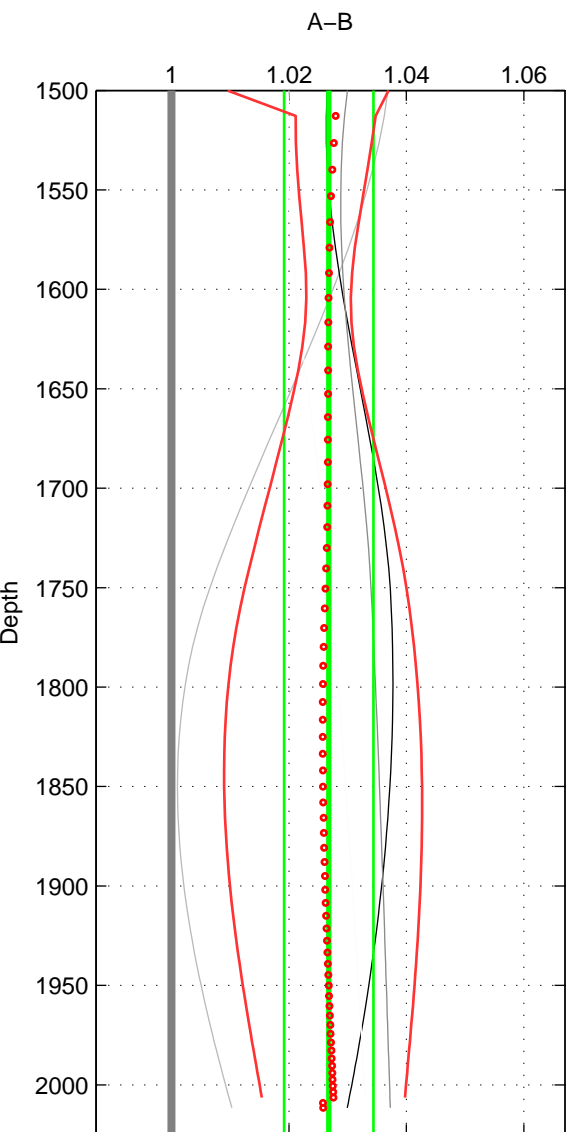

Cruise A (red). Date: Jul 2006 Cruisename: 672-49UF20060614

Cruise B (blue). Date: Jul 2002 Cruisename: 697-49UP20020620

\*\*\* "Favourite" values are means of spaces 1 2 3.

	Offset	O.StDev	Ratio	R.Stdev	Rating
SIGMA:	0.084	0.025	1.028	0.009	3
THETA:	0.082	0.029	1.028	0.010	3
DEPTH:	0.079	0.022	1.027	0.008	3
FAV.:	0.081	0.025	1.028	0.009	3

Profiles of A: 5  
 Profiles of B: 9  
 Diff profs: 12  
 WMoffset (A-B): 0.083687  
 WMoffset stdev: 0.024974  
 WMratio (A/B): 1.0283  
 WMratio stdev: 0.0085204

Quality (1-5): 3

Profiles of A: 5  
 Profiles of B: 9  
 Diff profs: 12  
 WMoffset (A-B): 0.081845  
 WMoffset stdev: 0.028892  
 WMratio (A/B): 1.0277  
 WMratio stdev: 0.0099663

Quality (1-5): 3

Profiles of A: 4  
 Profiles of B: 9  
 Diff profs: 10  
 WMoffset (A-B): 0.078903  
 WMoffset stdev: 0.022433  
 WMratio (A/B): 1.0268  
 WMratio stdev: 0.0076015

Quality (1-5): 3