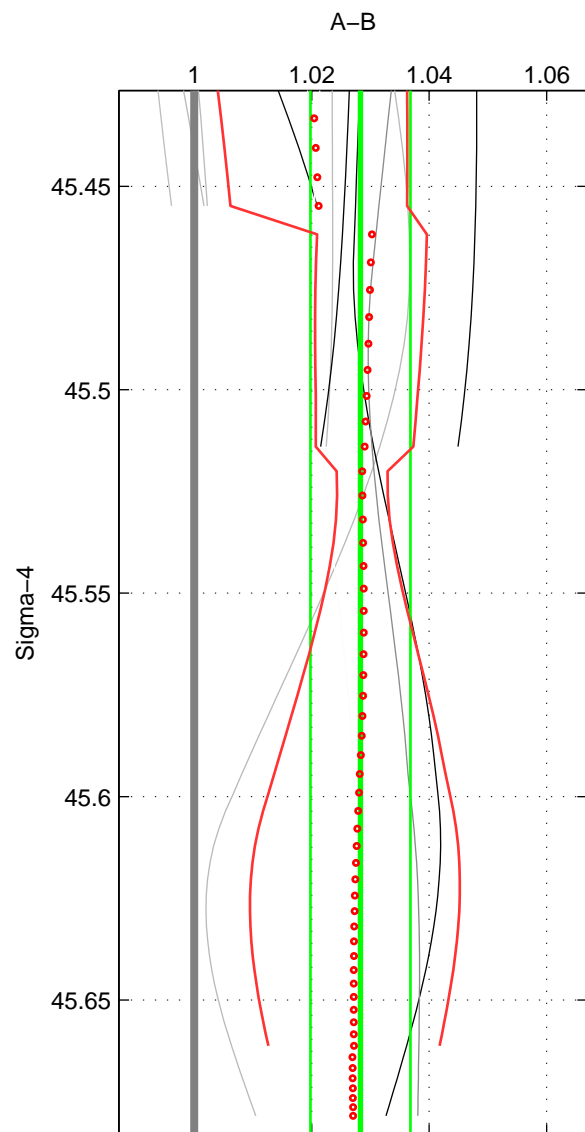

Cruise A (red). Date: Jul 2006 Cruisename: 672-49UF20060614

Cruise B (blue). Date: Jul 2002 Cruisename: 697-49UP20020620

\*\*\* "Favourite" values are means of spaces 1 2 3.

	Offset	O.StDev	Ratio	R.Stdev	Rating
SIGMA:	0.084	0.025	1.028	0.009	3
THETA:	0.082	0.029	1.028	0.010	3
DEPTH:	0.079	0.022	1.027	0.008	3
FAV.:	0.081	0.025	1.028	0.009	3

Profiles of A: 5  
 Profiles of B: 9  
 Diff profs: 12  
 WMoffset (A-B): 0.083687  
 WMoffset stdev: 0.024974  
 WMratio (A/B): 1.0283  
 WMratio stdev: 0.0085204

Quality (1-5): 3

Profiles of A: 5  
 Profiles of B: 9  
 Diff profs: 12  
 WMoffset (A-B): 0.081845  
 WMoffset stdev: 0.028892  
 WMratio (A/B): 1.0277  
 WMratio stdev: 0.0099663

Quality (1-5): 3

Profiles of A: 4  
 Profiles of B: 9  
 Diff profs: 10  
 WMoffset (A-B): 0.078903  
 WMoffset stdev: 0.022433  
 WMratio (A/B): 1.0268  
 WMratio stdev: 0.0076015

Quality (1-5): 3