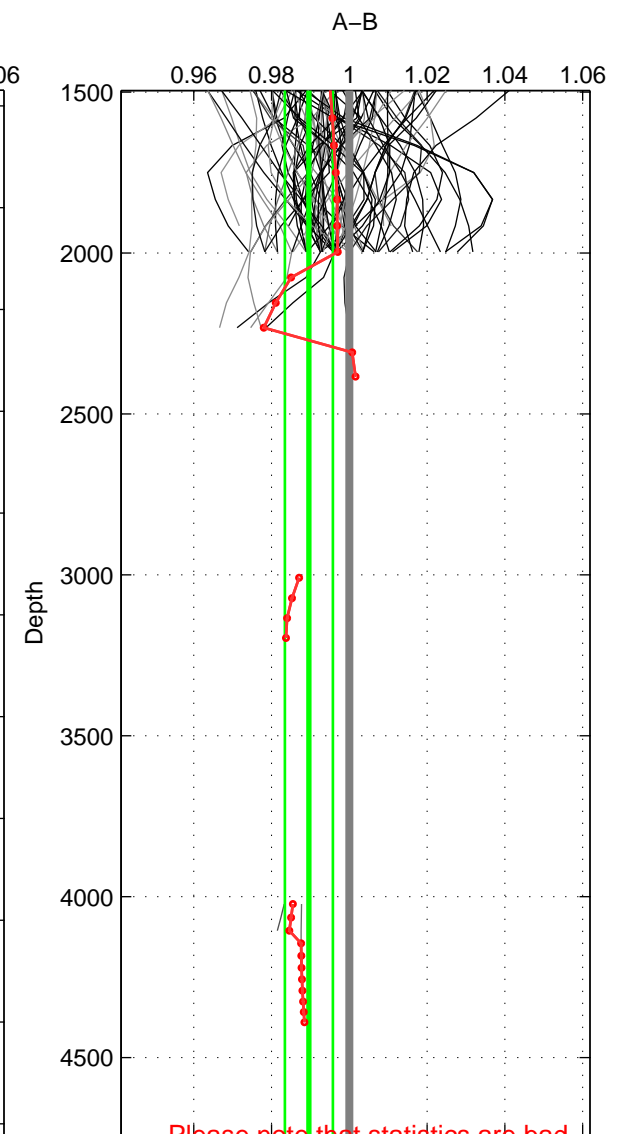

Cruise A (red). Date: Jul 2003 Cruisename: 662-49UF20030625
 Cruise B (blue). Date: Jul 2005 Cruisename: 669-49UF20050615

*** "Favourite" values are means of spaces 1 2.

	Offset	O.StDev	Ratio	R.Stdev	Rating
SIGMA:	-0.023	0.036	0.992	0.013	5
THETA:	-0.028	0.014	0.990	0.005	5
DEPTH:	-0.026	0.016	0.990	0.006	3
FAV. :	-0.025	0.025	0.991	0.009	5

Profiles of A: 79
 Profiles of B: 57
 Diff profs : 90
 WMoffset (A-B): -0.022533
 WMoffset stdev: 0.036174
 WMratio (A/B): 0.99201
 WMratio stdev: 0.012922

Quality (1-5): 5

Profiles of A: 80
 Profiles of B: 57
 Diff profs : 91
 WMoffset (A-B): -0.027664
 WMoffset stdev: 0.014008
 WMratio (A/B): 0.98961
 WMratio stdev: 0.0053463

Quality (1-5): 5

Profiles of A: 79
 Profiles of B: 57
 Diff profs : 90
 WMoffset (A-B): -0.026364
 WMoffset stdev: 0.015857
 WMratio (A/B): 0.98959
 WMratio stdev: 0.0061639

Quality (1-5): 3

Please note that statistics are bad.