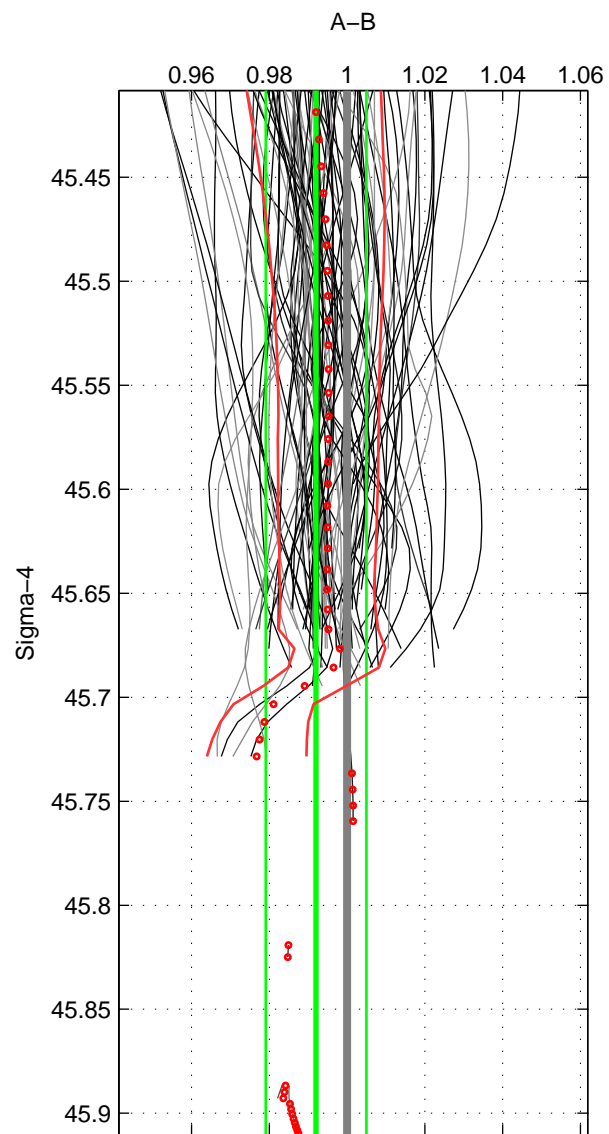

Cruise A (red). Date: Jul 2003 Cruisename: 662-49UF20030625
 Cruise B (blue). Date: Jul 2005 Cruisename: 669-49UF20050615

*** "Favourite" values are means of spaces 1 2.

	Offset	O.StDev	Ratio	R.Stdev	Rating
SIGMA:	-0.023	0.036	0.992	0.013	5
THETA:	-0.028	0.014	0.990	0.005	5
DEPTH:	-0.026	0.016	0.990	0.006	3
FAV. :	-0.025	0.025	0.991	0.009	5

Profiles of A: 79
 Profiles of B: 57
 Diff profs : 90
 WMoffset (A-B): -0.022533
 WMoffset stdev: 0.036174
 WMratio (A/B): 0.99201
 WMratio stdev: 0.012922

Quality (1-5): 5

Profiles of A: 80
 Profiles of B: 57
 Diff profs : 91
 WMoffset (A-B): -0.027664
 WMoffset stdev: 0.014008
 WMratio (A/B): 0.98961
 WMratio stdev: 0.0053463

Quality (1-5): 5

Profiles of A: 79
 Profiles of B: 57
 Diff profs : 90
 WMoffset (A-B): -0.026364
 WMoffset stdev: 0.015857
 WMratio (A/B): 0.98959
 WMratio stdev: 0.0061639

Quality (1-5): 3

Please note that statistics are bad.