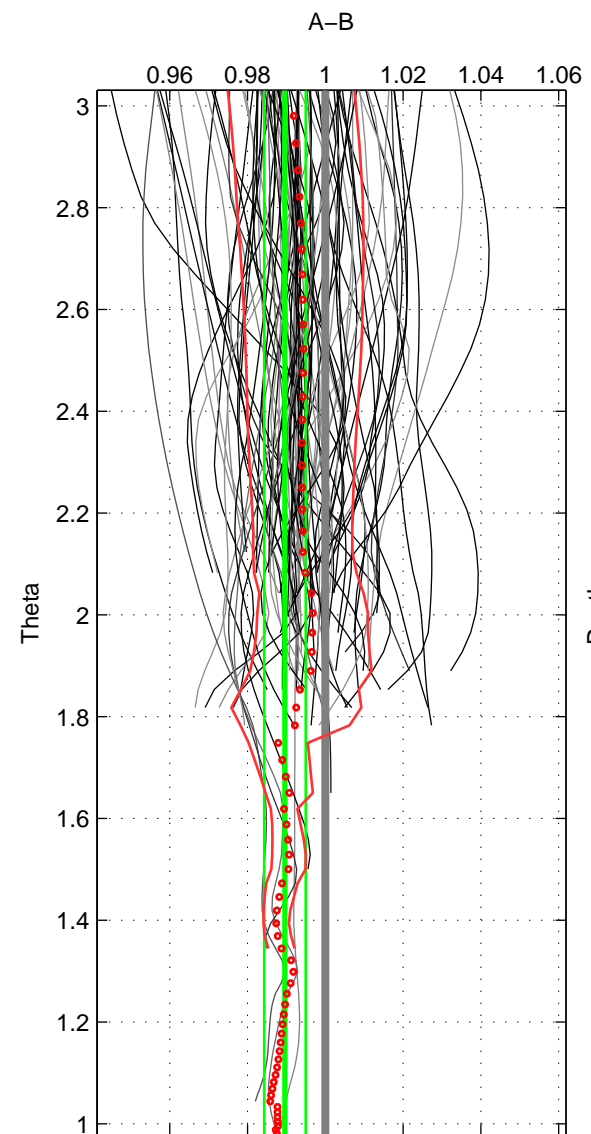

Cruise A (red). Date: Jul 2003 Cruisename: 662-49UF20030625
 Cruise B (blue). Date: Jul 2005 Cruisename: 669-49UF20050615

*** "Favourite" values are means of spaces 1 2.

	Offset	O.StDev	Ratio	R.Stdev	Rating
SIGMA:	-0.023	0.036	0.992	0.013	5
THETA:	-0.028	0.014	0.990	0.005	5
DEPTH:	-0.026	0.016	0.990	0.006	3
FAV. :	-0.025	0.025	0.991	0.009	5

Profiles of A: 79
 Profiles of B: 57
 Diff profs : 90
 WMoffset (A-B): -0.022533
 WMoffset stdev: 0.036174
 WMratio (A/B): 0.99201
 WMratio stdev: 0.012922

Quality (1-5): 5

Profiles of A: 80
 Profiles of B: 57
 Diff profs : 91
 WMoffset (A-B): -0.027664
 WMoffset stdev: 0.014008
 WMratio (A/B): 0.98961
 WMratio stdev: 0.0053463

Quality (1-5): 5

Profiles of A: 79
 Profiles of B: 57
 Diff profs : 90
 WMoffset (A-B): -0.026364
 WMoffset stdev: 0.015857
 WMratio (A/B): 0.98959
 WMratio stdev: 0.0061639

Quality (1-5): 3

Please note that statistics are bad.