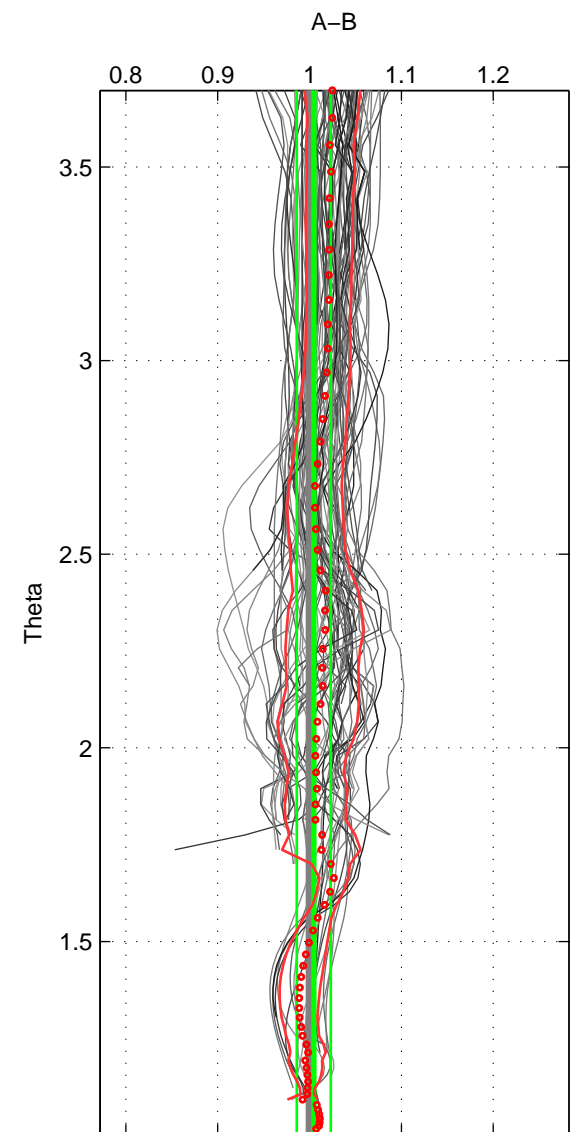

Cruise A (red). Date: Feb 1994 Cruisename: 238-323019940104  
 Cruise B (blue). Date: May 1996 Cruisename: 249-33LK19960415

\*\*\* "Favourite" values are means of spaces 1 2 3.

	Offset	O.StDev	Ratio	R.Stdev	Rating
SIGMA:	0.005	0.034	1.002	0.023	5
THETA:	0.009	0.029	1.005	0.018	5
DEPTH:	0.021	0.048	1.017	0.037	5
FAV.:	0.012	0.037	1.008	0.026	5

Profiles of A: 22  
 Profiles of B: 25  
 Diff profs : 89  
 WMoffset (A-B): 0.0053128  
 WMoffset stdev: 0.033651  
 WMratio (A/B): 1.0017  
 WMratio stdev: 0.022514

Quality (1-5): 5

Profiles of A: 22  
 Profiles of B: 25  
 Diff profs : 89  
 WMoffset (A-B): 0.0086802  
 WMoffset stdev: 0.029015  
 WMratio (A/B): 1.0046  
 WMratio stdev: 0.018479

Quality (1-5): 5

Profiles of A: 22  
 Profiles of B: 25  
 Diff profs : 89  
 WMoffset (A-B): 0.02129  
 WMoffset stdev: 0.047818  
 WMratio (A/B): 1.0173  
 WMratio stdev: 0.037158

Quality (1-5): 5