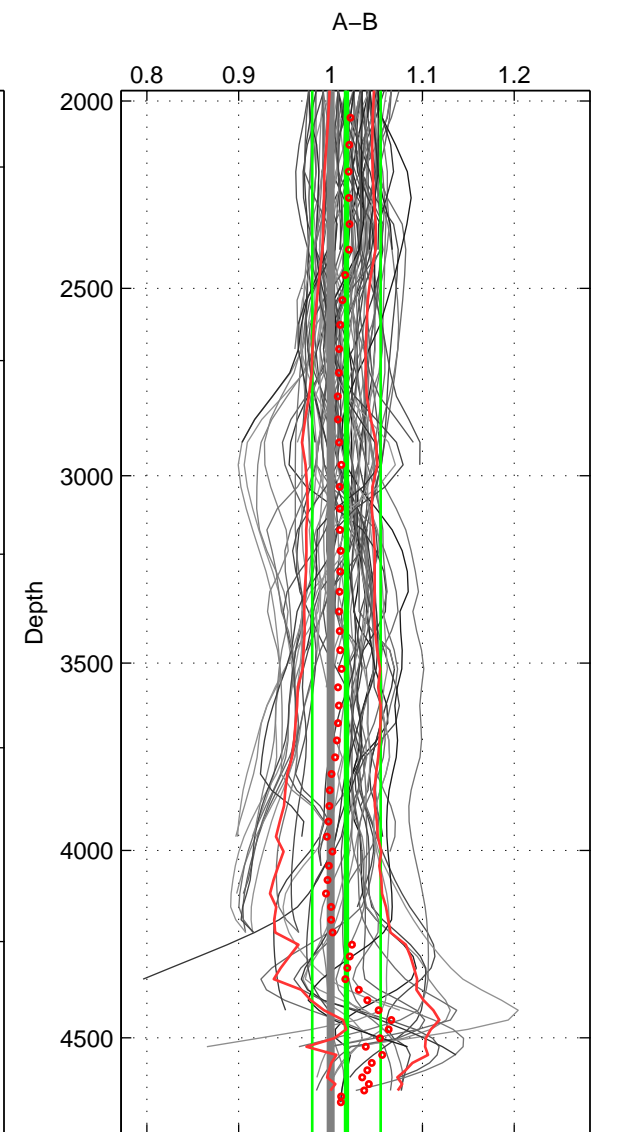

Cruise A (red). Date: Feb 1994 Cruisename: 238-323019940104  
 Cruise B (blue). Date: May 1996 Cruisename: 249-33LK19960415

\*\*\* "Favourite" values are means of spaces 1 2 3.

	Offset	O.StDev	Ratio	R.Stdev	Rating
SIGMA:	0.005	0.034	1.002	0.023	5
THETA:	0.009	0.029	1.005	0.018	5
DEPTH:	0.021	0.048	1.017	0.037	5
FAV.:	0.012	0.037	1.008	0.026	5

Profiles of A: 22  
 Profiles of B: 25  
 Diff profs : 89  
 WMoffset (A-B): 0.0053128  
 WMoffset stdev: 0.033651  
 WMratio (A/B): 1.0017  
 WMratio stdev: 0.022514

Quality (1-5): 5

Profiles of A: 22  
 Profiles of B: 25  
 Diff profs : 89  
 WMoffset (A-B): 0.0086802  
 WMoffset stdev: 0.029015  
 WMratio (A/B): 1.0046  
 WMratio stdev: 0.018479

Quality (1-5): 5

Profiles of A: 22  
 Profiles of B: 25  
 Diff profs : 89  
 WMoffset (A-B): 0.02129  
 WMoffset stdev: 0.047818  
 WMratio (A/B): 1.0173  
 WMratio stdev: 0.037158

Quality (1-5): 5