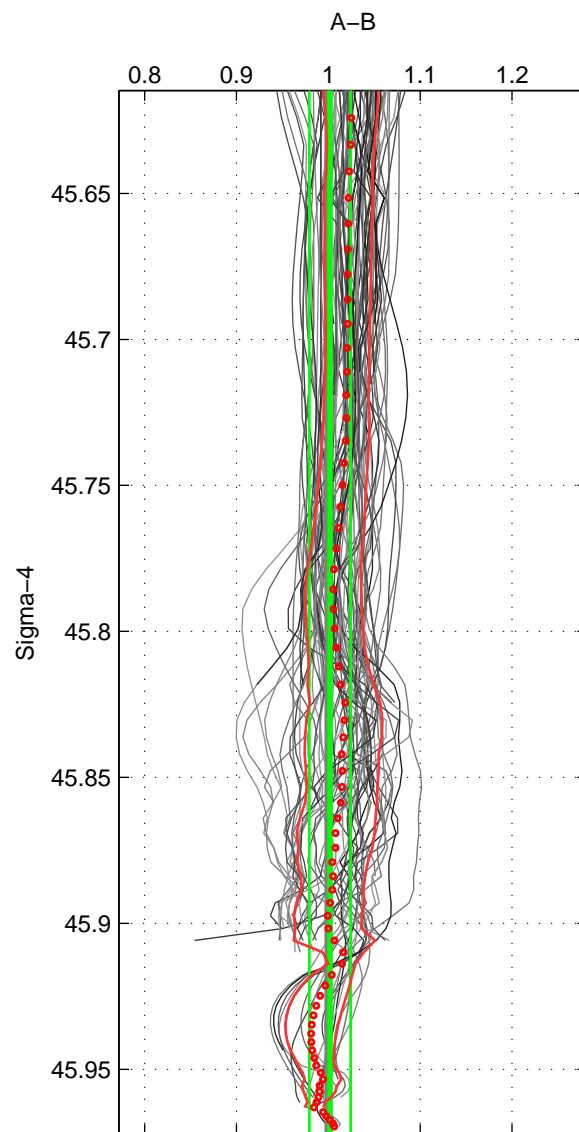

Cruise A (red). Date: Feb 1994 Cruisename: 238-323019940104  
 Cruise B (blue). Date: May 1996 Cruisename: 249-33LK19960415

\*\*\* "Favourite" values are means of spaces 1 2 3.

	Offset	O.StDev	Ratio	R.Stdev	Rating
SIGMA:	0.005	0.034	1.002	0.023	5
THETA:	0.009	0.029	1.005	0.018	5
DEPTH:	0.021	0.048	1.017	0.037	5
FAV.:	0.012	0.037	1.008	0.026	5

Profiles of A: 22  
 Profiles of B: 25  
 Diff profs : 89  
 WMoffset (A-B): 0.0053128  
 WMoffset stdev: 0.033651  
 WMratio (A/B): 1.0017  
 WMratio stdev: 0.022514

Quality (1-5): 5

Profiles of A: 22  
 Profiles of B: 25  
 Diff profs : 89  
 WMoffset (A-B): 0.0086802  
 WMoffset stdev: 0.029015  
 WMratio (A/B): 1.0046  
 WMratio stdev: 0.018479

Quality (1-5): 5

Profiles of A: 22  
 Profiles of B: 25  
 Diff profs : 89  
 WMoffset (A-B): 0.02129  
 WMoffset stdev: 0.047818  
 WMratio (A/B): 1.0173  
 WMratio stdev: 0.037158

Quality (1-5): 5