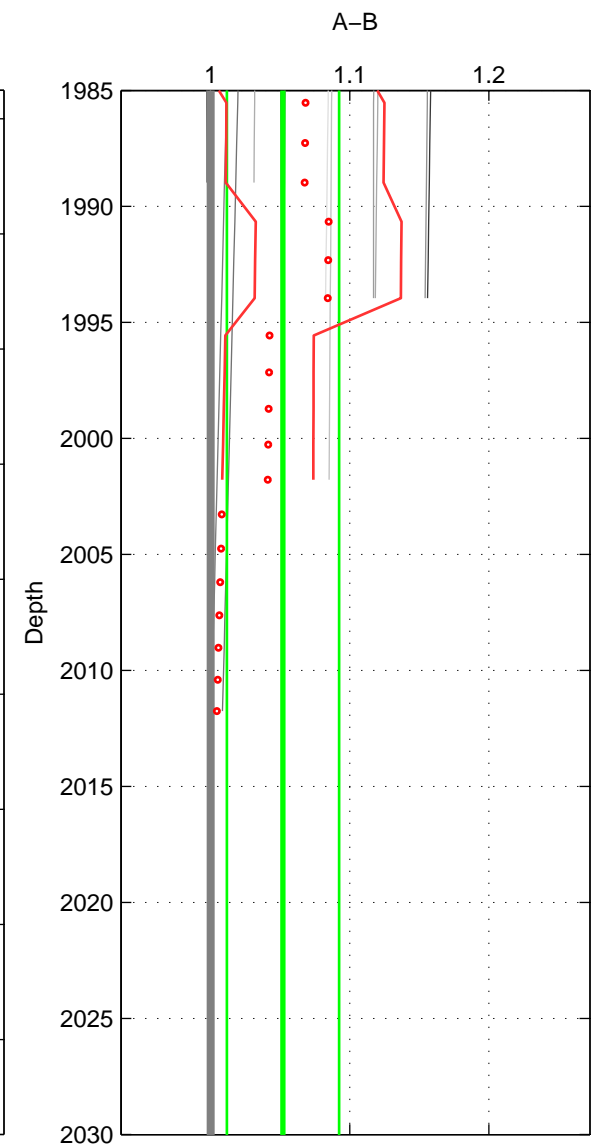

Cruise A (red). Date: Nov 1982 Cruisename: 205-29GD19821110
 Cruise B (blue). Date: Sep 1986 Cruisename: 209-29GD19860904

*** "Favourite" values are means of spaces 1 2.

	Offset	O.StDev	Ratio	R.Stdev	Rating
SIGMA:	0.122	0.040	1.113	0.037	4
THETA:	0.134	0.032	1.124	0.030	4
DEPTH:	0.060	0.046	1.052	0.040	3
FAV.:	0.128	0.036	1.119	0.034	4

Profiles of A: 5
 Profiles of B: 6
 Diff profs : 20
 WMoffset (A-B): 0.12243
 WMoffset stdev: 0.040427
 WMratio (A/B): 1.1132
 WMratio stdev: 0.037336

Quality (1-5): 4

Profiles of A: 6
 Profiles of B: 5
 Diff profs : 20
 WMoffset (A-B): 0.13433
 WMoffset stdev: 0.032343
 WMratio (A/B): 1.1239
 WMratio stdev: 0.029817

Quality (1-5): 4

Profiles of A: 6
 Profiles of B: 5
 Diff profs : 18
 WMoffset (A-B): 0.060225
 WMoffset stdev: 0.045553
 WMratio (A/B): 1.052
 WMratio stdev: 0.040312

Quality (1-5): 3