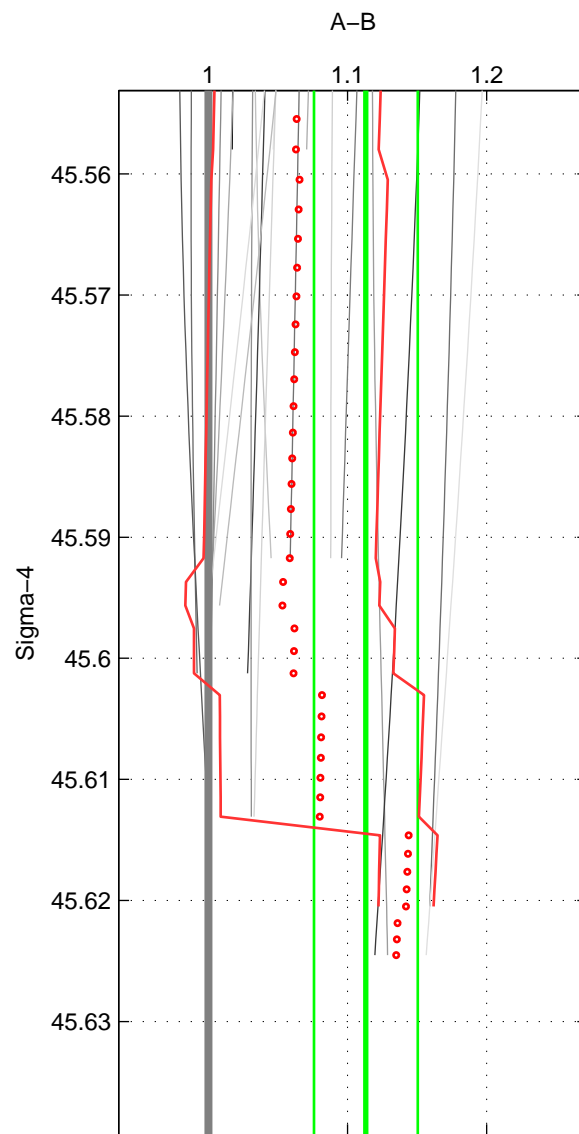

Cruise A (red). Date: Nov 1982 Cruisename: 205-29GD19821110
 Cruise B (blue). Date: Sep 1986 Cruisename: 209-29GD19860904

*** "Favourite" values are means of spaces 1 2.

	Offset	O.StDev	Ratio	R.Stdev	Rating
SIGMA:	0.122	0.040	1.113	0.037	4
THETA:	0.134	0.032	1.124	0.030	4
DEPTH:	0.060	0.046	1.052	0.040	3
FAV.:	0.128	0.036	1.119	0.034	4

Profiles of A: 5
 Profiles of B: 6
 Diff profs : 20
 WMoffset (A-B): 0.12243
 WMoffset stdev: 0.040427
 WMratio (A/B): 1.1132
 WMratio stdev: 0.037336

Quality (1-5): 4

Profiles of A: 6
 Profiles of B: 5
 Diff profs : 20
 WMoffset (A-B): 0.13433
 WMoffset stdev: 0.032343
 WMratio (A/B): 1.1239
 WMratio stdev: 0.029817

Quality (1-5): 4

Profiles of A: 6
 Profiles of B: 5
 Diff profs : 18
 WMoffset (A-B): 0.060225
 WMoffset stdev: 0.045553
 WMratio (A/B): 1.052
 WMratio stdev: 0.040312

Quality (1-5): 3