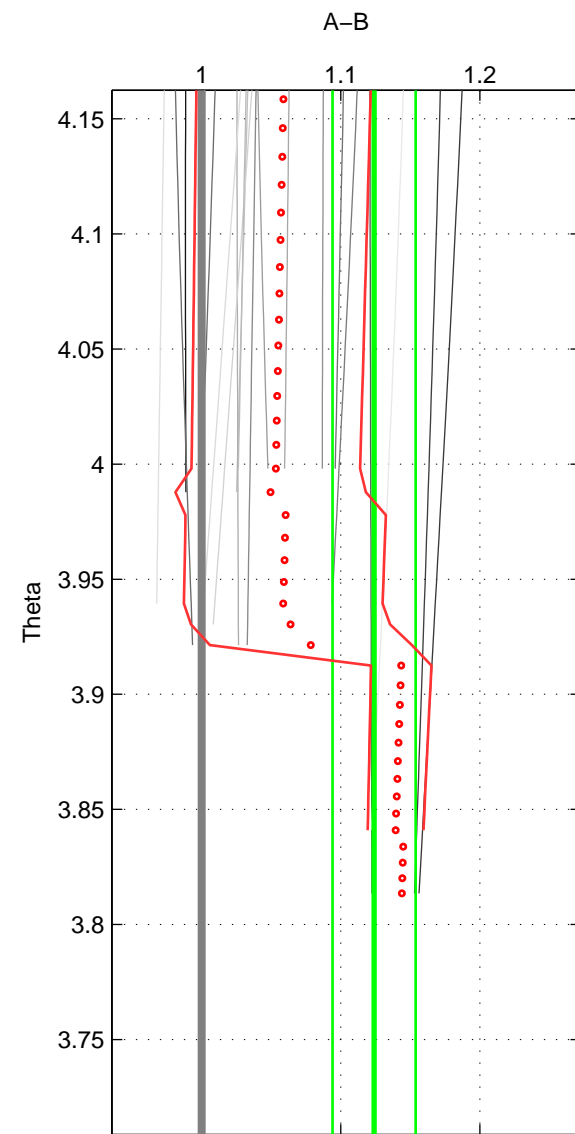

Cruise A (red). Date: Nov 1982 Cruisename: 205-29GD19821110
 Cruise B (blue). Date: Sep 1986 Cruisename: 209-29GD19860904

*** "Favourite" values are means of spaces 1 2.

	Offset	O.StDev	Ratio	R.Stdev	Rating
SIGMA:	0.122	0.040	1.113	0.037	4
THETA:	0.134	0.032	1.124	0.030	4
DEPTH:	0.060	0.046	1.052	0.040	3
FAV.:	0.128	0.036	1.119	0.034	4

Profiles of A: 5
 Profiles of B: 6
 Diff profs : 20
 WMoffset (A-B): 0.12243
 WMoffset stdev: 0.040427
 WMratio (A/B): 1.1132
 WMratio stdev: 0.037336

Quality (1-5): 4

Profiles of A: 6
 Profiles of B: 5
 Diff profs : 20
 WMoffset (A-B): 0.13433
 WMoffset stdev: 0.032343
 WMratio (A/B): 1.1239
 WMratio stdev: 0.029817

Quality (1-5): 4

Profiles of A: 6
 Profiles of B: 5
 Diff profs : 18
 WMoffset (A-B): 0.060225
 WMoffset stdev: 0.045553
 WMratio (A/B): 1.052
 WMratio stdev: 0.040312

Quality (1-5): 3