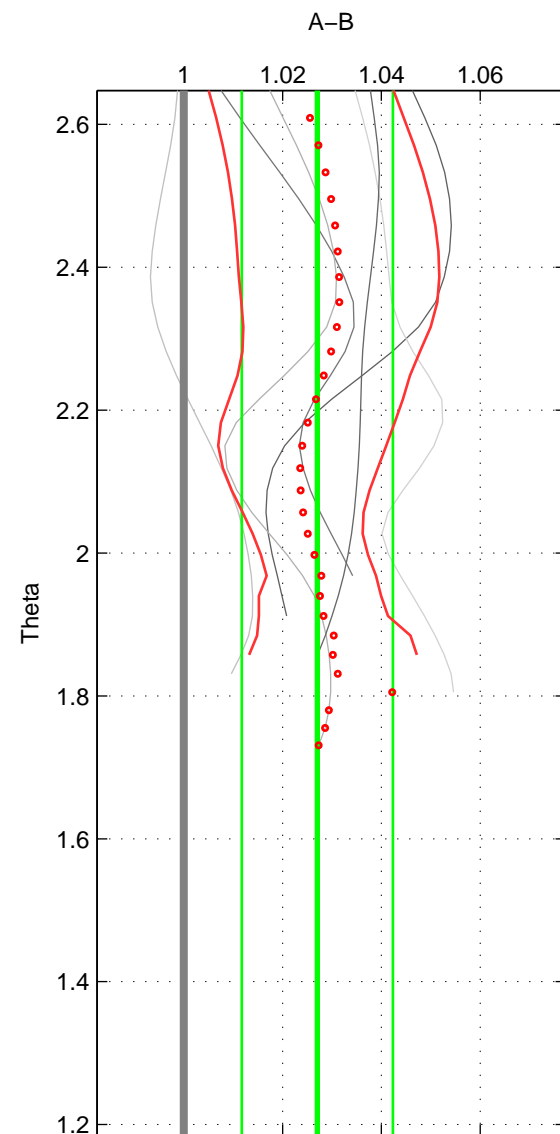

Cruise A (red). Date: Sep 1998 Cruisename: 553-49HG19980812

Cruise B (blue). Date: Jul 2005 Cruisename: 669-49UF20050615

\*\*\* "Favourite" values are means of spaces 1 2.

	Offset	O.StDev	Ratio	R.Stdev	Rating
SIGMA:	0.076	0.038	1.027	0.014	4
THETA:	0.077	0.042	1.027	0.015	4
DEPTH:	0.070	0.007	1.024	0.002	3
FAV.:	0.077	0.040	1.027	0.015	4

Profiles of A: 4  
 Profiles of B: 6  
 Diff profs : 6  
 WMoffset (A-B): 0.07619  
 WMoffset stdev: 0.038452  
 WMratio (A/B): 1.0266  
 WMratio stdev: 0.013944

Quality (1-5): 4

Profiles of A: 4  
 Profiles of B: 6  
 Diff profs : 6  
 WMoffset (A-B): 0.077433  
 WMoffset stdev: 0.042109  
 WMratio (A/B): 1.027  
 WMratio stdev: 0.015289

Quality (1-5): 4

Profiles of A: 4  
 Profiles of B: 6  
 Diff profs : 6  
 WMoffset (A-B): 0.069635  
 WMoffset stdev: 0.0068369  
 WMratio (A/B): 1.0245  
 WMratio stdev: 0.0023001

Quality (1-5): 3

Please note that statistics are bad.