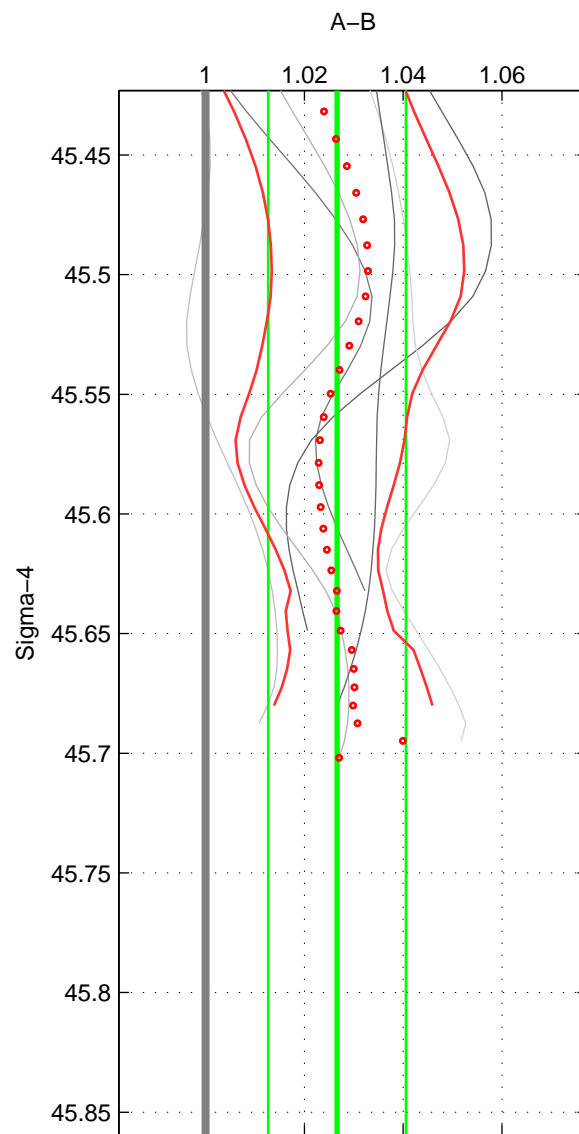

Cruise A (red). Date: Sep 1998 Cruisename: 553-49HG19980812

Cruise B (blue). Date: Jul 2005 Cruisename: 669-49UF20050615

\*\*\* "Favourite" values are means of spaces 1 2.

	Offset	O.StDev	Ratio	R.Stdev	Rating
SIGMA:	0.076	0.038	1.027	0.014	4
THETA:	0.077	0.042	1.027	0.015	4
DEPTH:	0.070	0.007	1.024	0.002	3
FAV.:	0.077	0.040	1.027	0.015	4

Profiles of A: 4  
 Profiles of B: 6  
 Diff profs : 6  
 WMoffset (A-B): 0.07619  
 WMoffset stdev: 0.038452  
 WMratio (A/B): 1.0266  
 WMratio stdev: 0.013944

Quality (1-5): 4

Profiles of A: 4  
 Profiles of B: 6  
 Diff profs : 6  
 WMoffset (A-B): 0.077433  
 WMoffset stdev: 0.042109  
 WMratio (A/B): 1.027  
 WMratio stdev: 0.015289

Quality (1-5): 4

Profiles of A: 4  
 Profiles of B: 6  
 Diff profs : 6  
 WMoffset (A-B): 0.069635  
 WMoffset stdev: 0.0068369  
 WMratio (A/B): 1.0245  
 WMratio stdev: 0.0023001

Quality (1-5): 3

Please note that statistics are bad.