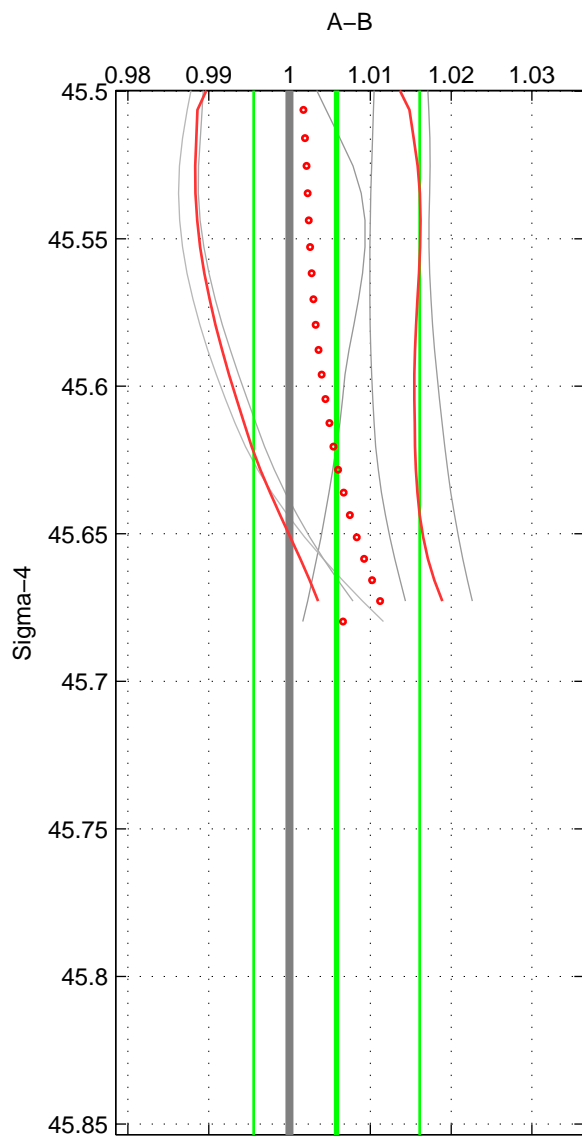

Cruise A (red). Date: Feb 2003 Cruisename: 660-49UF20030225

Cruise B (blue). Date: Jul 2007 Cruisename: 716-49UP20070724

\*\*\* "Favourite" values are means of spaces 1 2.

	Offset	O.StDev	Ratio	R.Stdev	Rating
SIGMA:	0.016	0.028	1.006	0.010	3
THETA:	0.012	0.026	1.004	0.010	3
DEPTH:	0.022	0.010	1.008	0.004	2
FAV.:	0.014	0.027	1.005	0.010	3

Profiles of A: 5  
 Profiles of B: 3  
 Diff profs : 6  
 WMoffset (A-B): 0.01627  
 WMoffset stdev: 0.028387  
 WMratio (A/B): 1.0058  
 WMratio stdev: 0.010273

Quality (1-5): 3

Profiles of A: 5  
 Profiles of B: 3  
 Diff profs : 6  
 WMoffset (A-B): 0.011821  
 WMoffset stdev: 0.026299  
 WMratio (A/B): 1.0043  
 WMratio stdev: 0.0095348

Quality (1-5): 3

Profiles of A: 5  
 Profiles of B: 3  
 Diff profs : 6  
 WMoffset (A-B): 0.021638  
 WMoffset stdev: 0.0096392  
 WMratio (A/B): 1.0079  
 WMratio stdev: 0.003606

Quality (1-5): 2

Please note that statistics are bad.