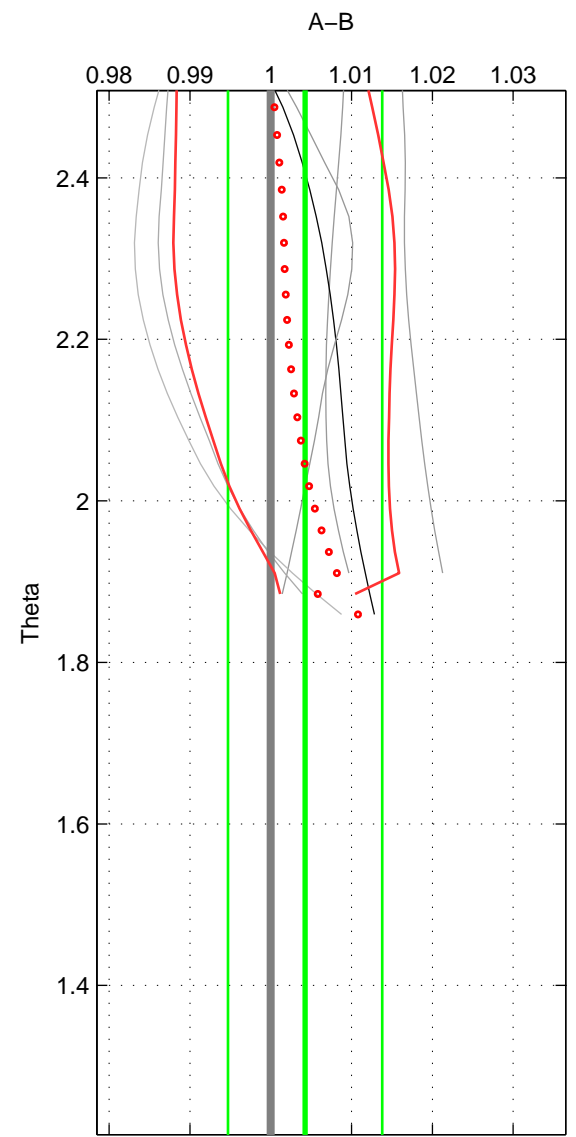

Cruise A (red). Date: Feb 2003 Cruisename: 660-49UF20030225

Cruise B (blue). Date: Jul 2007 Cruisename: 716-49UP20070724

\*\*\* "Favourite" values are means of spaces 1 2.

	Offset	O.StDev	Ratio	R.Stdev	Rating
SIGMA:	0.016	0.028	1.006	0.010	3
THETA:	0.012	0.026	1.004	0.010	3
DEPTH:	0.022	0.010	1.008	0.004	2
FAV.:	0.014	0.027	1.005	0.010	3

Profiles of A: 5  
 Profiles of B: 3  
 Diff profs : 6  
 WMoffset (A-B): 0.01627  
 WMoffset stdev: 0.028387  
 WMratio (A/B): 1.0058  
 WMratio stdev: 0.010273

Quality (1-5): 3

Profiles of A: 5  
 Profiles of B: 3  
 Diff profs : 6  
 WMoffset (A-B): 0.011821  
 WMoffset stdev: 0.026299  
 WMratio (A/B): 1.0043  
 WMratio stdev: 0.0095348

Quality (1-5): 3

Profiles of A: 5  
 Profiles of B: 3  
 Diff profs : 6  
 WMoffset (A-B): 0.021638  
 WMoffset stdev: 0.0096392  
 WMratio (A/B): 1.0079  
 WMratio stdev: 0.003606

Quality (1-5): 2

Please note that statistics are bad.