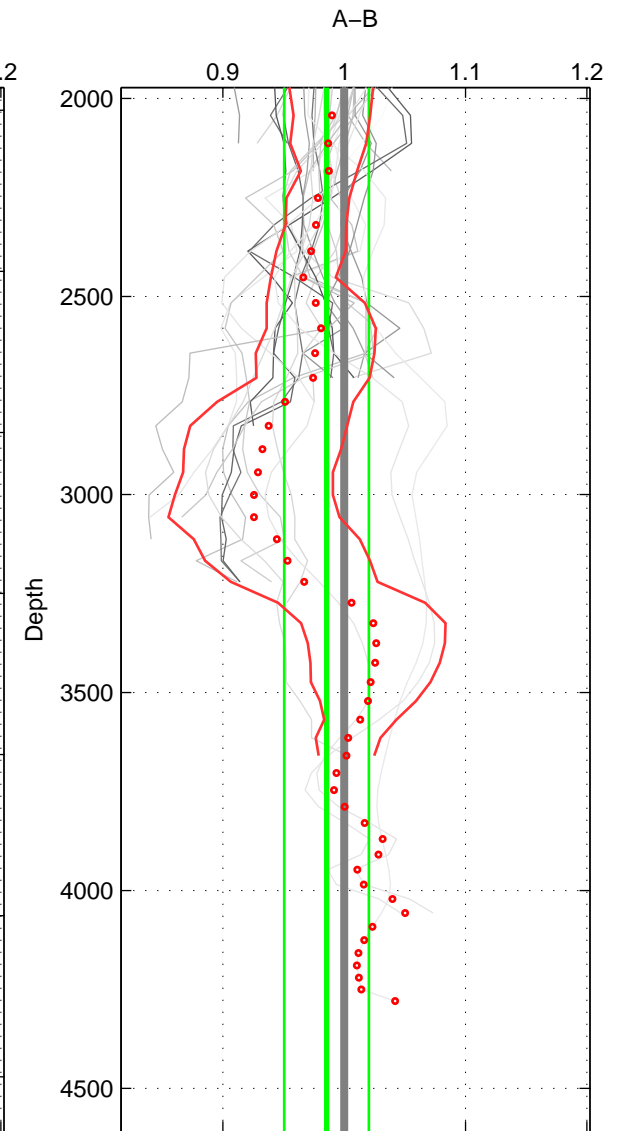

Cruise A (red). Date: May 1997 Cruisename: 152-06MT19970515

Cruise B (blue). Date: Jul 1990 Cruisename: 295-64TR19900701

*** "Favourite" values are means of spaces 1 2.

	Offset	O.StDev	Ratio	R.Stdev	Rating
SIGMA:	0.002	0.038	1.003	0.031	5
THETA:	0.014	0.029	1.012	0.021	5
DEPTH:	-0.020	0.044	0.985	0.035	4
FAV.:	0.008	0.034	1.007	0.026	5

Profiles of A: 9
 Profiles of B: 16
 Diff profs : 31
 WMoffset (A-B): 0.0024187
 WMoffset stdev: 0.038134
 WMratio (A/B): 1.0032
 WMratio stdev: 0.030788

Quality (1-5): 5

Profiles of A: 9
 Profiles of B: 16
 Diff profs : 31
 WMoffset (A-B): 0.014343
 WMoffset stdev: 0.02921
 WMratio (A/B): 1.0115
 WMratio stdev: 0.020527

Quality (1-5): 5

Profiles of A: 9
 Profiles of B: 16
 Diff profs : 31
 WMoffset (A-B): -0.019847
 WMoffset stdev: 0.04377
 WMratio (A/B): 0.98546
 WMratio stdev: 0.034967

Quality (1-5): 4