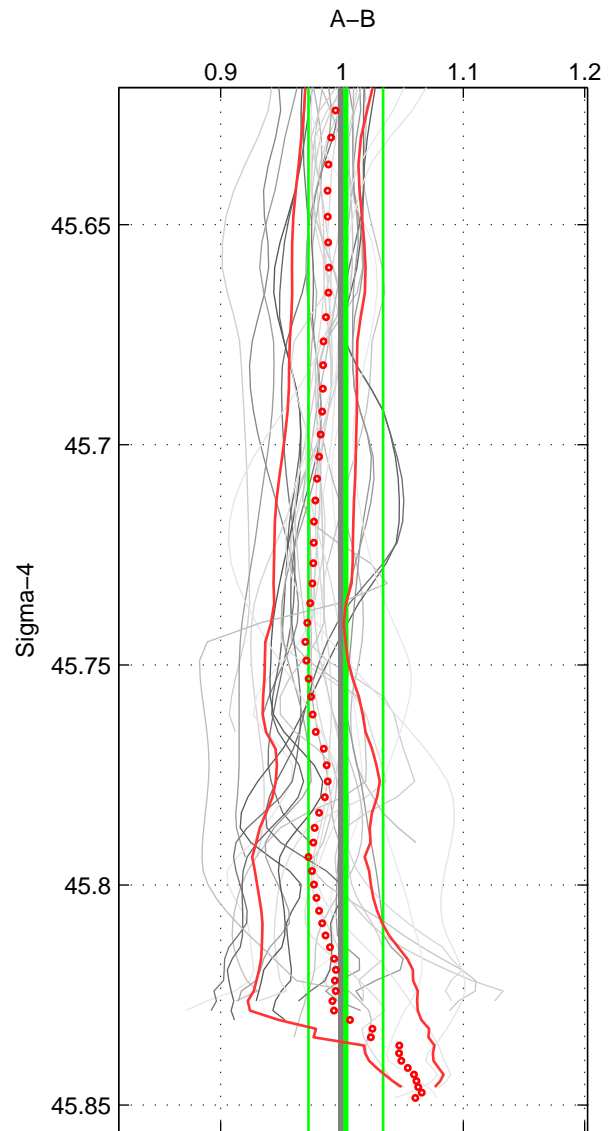

Cruise A (red). Date: May 1997 Cruisename: 152-06MT19970515

Cruise B (blue). Date: Jul 1990 Cruisename: 295-64TR19900701

*** "Favourite" values are means of spaces 1 2.

	Offset	O.StDev	Ratio	R.Stdev	Rating
SIGMA:	0.002	0.038	1.003	0.031	5
THETA:	0.014	0.029	1.012	0.021	5
DEPTH:	-0.020	0.044	0.985	0.035	4
FAV.:	0.008	0.034	1.007	0.026	5

Profiles of A: 9
 Profiles of B: 16
 Diff profs : 31
 WMoffset (A-B): 0.0024187
 WMoffset stdev: 0.038134
 WMratio (A/B): 1.0032
 WMratio stdev: 0.030788

Quality (1-5): 5

Profiles of A: 9
 Profiles of B: 16
 Diff profs : 31
 WMoffset (A-B): 0.014343
 WMoffset stdev: 0.02921
 WMratio (A/B): 1.0115
 WMratio stdev: 0.020527

Quality (1-5): 5

Profiles of A: 9
 Profiles of B: 16
 Diff profs : 31
 WMoffset (A-B): -0.019847
 WMoffset stdev: 0.04377
 WMratio (A/B): 0.98546
 WMratio stdev: 0.034967

Quality (1-5): 4