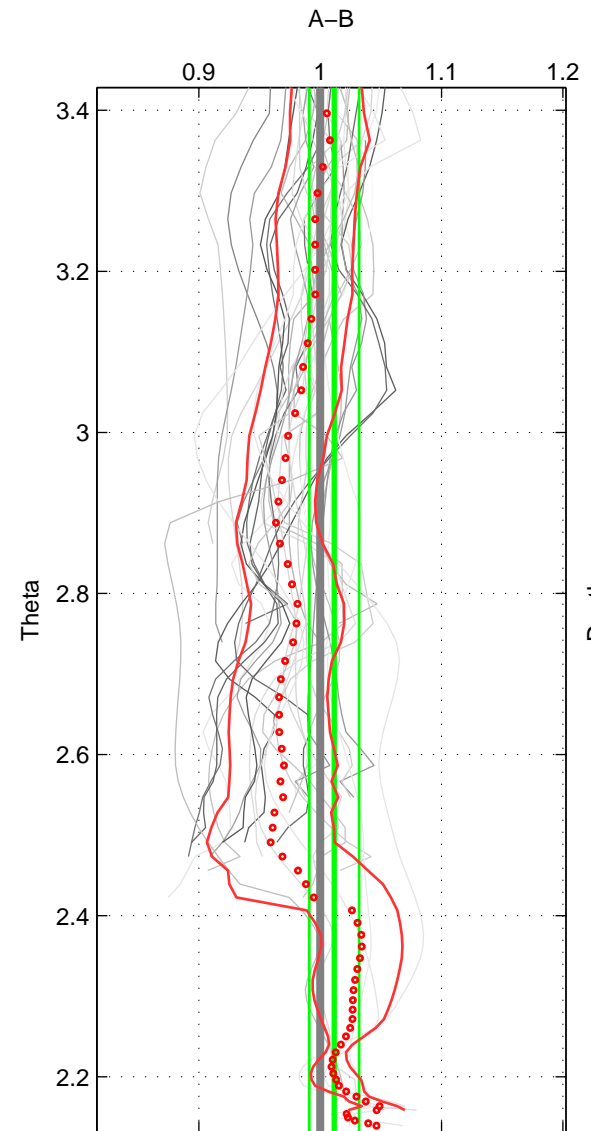

Cruise A (red). Date: May 1997 Cruisename: 152-06MT19970515

Cruise B (blue). Date: Jul 1990 Cruisename: 295-64TR19900701

*** "Favourite" values are means of spaces 1 2.

	Offset	O.StDev	Ratio	R.Stdev	Rating
SIGMA:	0.002	0.038	1.003	0.031	5
THETA:	0.014	0.029	1.012	0.021	5
DEPTH:	-0.020	0.044	0.985	0.035	4
FAV.:	0.008	0.034	1.007	0.026	5

Profiles of A: 9
 Profiles of B: 16
 Diff profs : 31
 WMoffset (A-B): 0.0024187
 WMoffset stdev: 0.038134
 WMratio (A/B): 1.0032
 WMratio stdev: 0.030788

Quality (1-5): 5

Profiles of A: 9
 Profiles of B: 16
 Diff profs : 31
 WMoffset (A-B): 0.014343
 WMoffset stdev: 0.02921
 WMratio (A/B): 1.0115
 WMratio stdev: 0.020527

Quality (1-5): 5

Profiles of A: 9
 Profiles of B: 16
 Diff profs : 31
 WMoffset (A-B): -0.019847
 WMoffset stdev: 0.04377
 WMratio (A/B): 0.98546
 WMratio stdev: 0.034967

Quality (1-5): 4