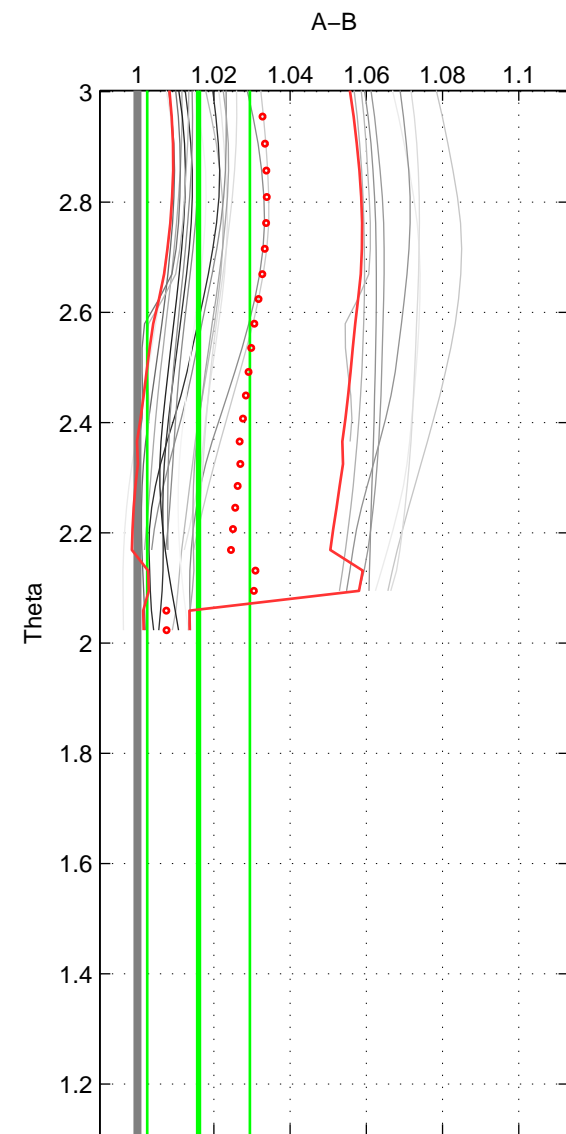

Cruise A (red). Date: Mar 1989 Cruisename: 507-32MW19890206

Cruise B (blue). Date: Nov 2003 Cruisename: 663-49UF20031028

*** "Favourite" values are those of space 2.

	Offset	O.StDev	Ratio	R.Stdev	Rating
SIGMA:	0.039	0.019	1.014	0.007	3
THETA:	0.044	0.036	1.016	0.013	4
DEPTH:	0.074	0.011	1.028	0.004	3
FAV.:	0.044	0.036	1.016	0.013	4

Profiles of A: 10
 Profiles of B: 1
 Diff profs: 8
 WMoffset (A-B): 0.038847
 WMoffset stdev: 0.019287
 WMratio (A/B): 1.0143
 WMratio stdev: 0.0070783

Quality (1-5): 3

Profiles of A: 10
 Profiles of B: 3
 Diff profs: 26
 WMoffset (A-B): 0.043826
 WMoffset stdev: 0.036203
 WMratio (A/B): 1.016
 WMratio stdev: 0.01346

Quality (1-5): 4

Profiles of A: 10
 Profiles of B: 3
 Diff profs: 26
 WMoffset (A-B): 0.074058
 WMoffset stdev: 0.010748
 WMratio (A/B): 1.0281
 WMratio stdev: 0.0038094

Quality (1-5): 3

Please note that statistics are bad.