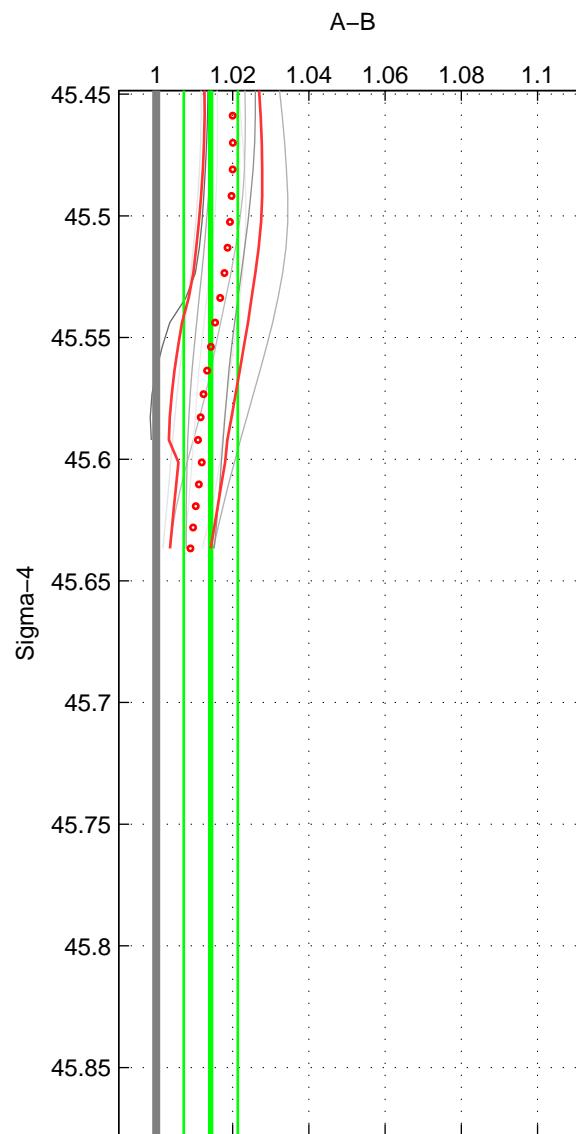

Cruise A (red). Date: Mar 1989 Cruisename: 507-32MW19890206

Cruise B (blue). Date: Nov 2003 Cruisename: 663-49UF20031028

*** "Favourite" values are those of space 2.

	Offset	O.StDev	Ratio	R.Stdev	Rating
SIGMA:	0.039	0.019	1.014	0.007	3
THETA:	0.044	0.036	1.016	0.013	4
DEPTH:	0.074	0.011	1.028	0.004	3
FAV.:	0.044	0.036	1.016	0.013	4

Profiles of A: 10
 Profiles of B: 1
 Diff profs: 8
 WMoffset (A-B): 0.038847
 WMoffset stdev: 0.019287
 WMratio (A/B): 1.0143
 WMratio stdev: 0.0070783

Quality (1-5): 3

Profiles of A: 10
 Profiles of B: 3
 Diff profs: 26
 WMoffset (A-B): 0.043826
 WMoffset stdev: 0.036203
 WMratio (A/B): 1.016
 WMratio stdev: 0.01346

Quality (1-5): 4

Profiles of A: 10
 Profiles of B: 3
 Diff profs: 26
 WMoffset (A-B): 0.074058
 WMoffset stdev: 0.010748
 WMratio (A/B): 1.0281
 WMratio stdev: 0.0038094

Quality (1-5): 3

Please note that statistics are bad.