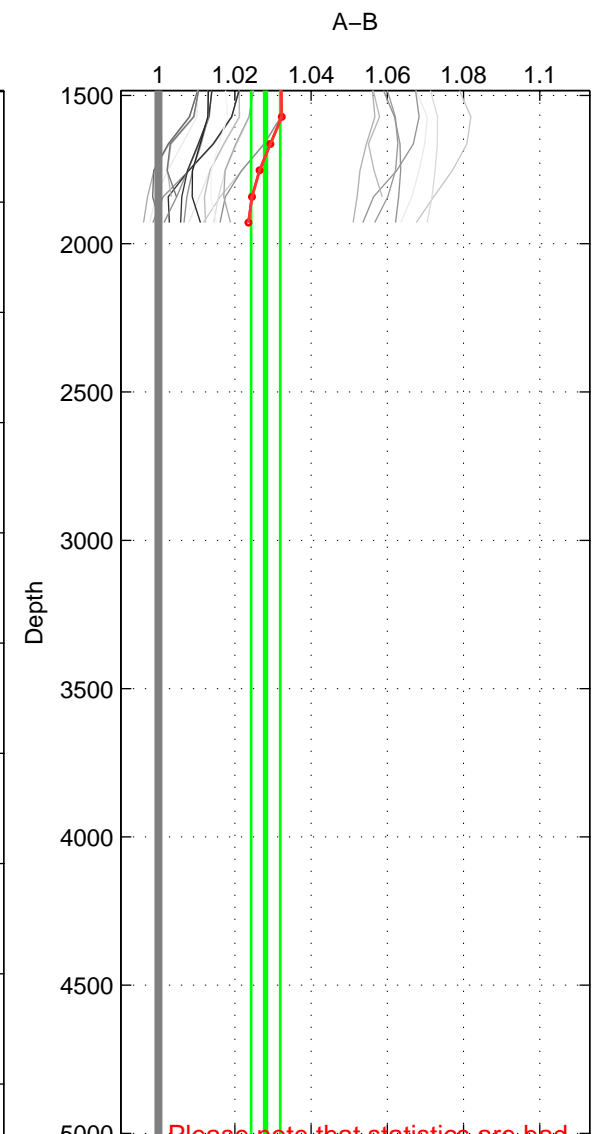

Cruise A (red). Date: Mar 1989 Cruisename: 507-32MW19890206

Cruise B (blue). Date: Nov 2003 Cruisename: 663-49UF20031028

*** "Favourite" values are those of space 2.

	Offset	O.StDev	Ratio	R.Stdev	Rating
SIGMA:	0.039	0.019	1.014	0.007	3
THETA:	0.044	0.036	1.016	0.013	4
DEPTH:	0.074	0.011	1.028	0.004	3
FAV.:	0.044	0.036	1.016	0.013	4

Profiles of A: 10
 Profiles of B: 1
 Diff profs: 8
 WMoffset (A-B): 0.038847
 WMoffset stdev: 0.019287
 WMratio (A/B): 1.0143
 WMratio stdev: 0.0070783

Quality (1-5): 3

Profiles of A: 10
 Profiles of B: 3
 Diff profs: 26
 WMoffset (A-B): 0.043826
 WMoffset stdev: 0.036203
 WMratio (A/B): 1.016
 WMratio stdev: 0.01346

Quality (1-5): 4

Profiles of A: 10
 Profiles of B: 3
 Diff profs: 26
 WMoffset (A-B): 0.074058
 WMoffset stdev: 0.010748
 WMratio (A/B): 1.0281
 WMratio stdev: 0.0038094

Quality (1-5): 3

Please note that statistics are bad.