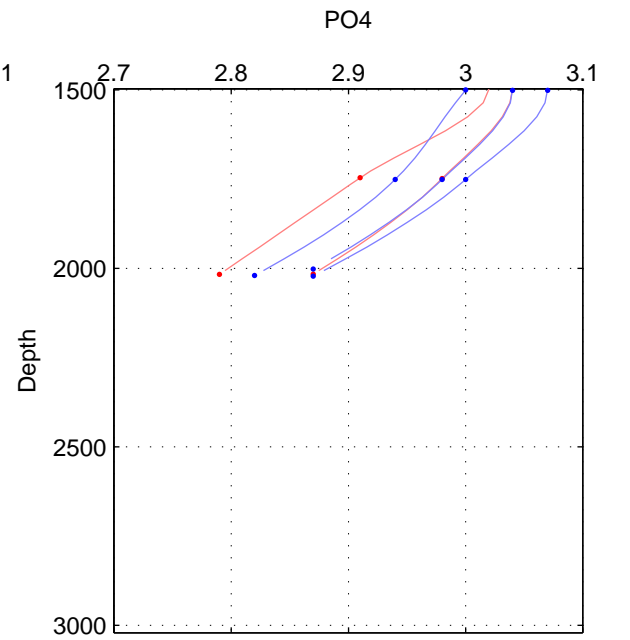

Cruise A (red). Date: Nov 2001 Cruisename: 695-49UP20011010

Cruise B (blue). Date: Jun 2004 Cruisename: 703-49UP20040608

*** "Favourite" values are means of spaces 2 3.

	Offset	O.StDev	Ratio	R.Stdev	Rating
SIGMA:	NaN	NaN	NaN	NaN	NaN
THETA:	0.000	0.007	1.000	0.003	1
DEPTH:	-0.013	0.006	0.996	0.002	1
FAV.:	-0.006	0.007	0.998	0.002	1

Profiles of A: 2
 Profiles of B: 3
 Diff profs : 3
 WMoffset (A-B): 0.00010385
 WMoffset stdev: 0.00723
 WMratio (A/B): 1
 WMratio stdev: 0.0025064

Quality (1-5): 1

Profiles of A: 2
 Profiles of B: 3
 Diff profs : 3
 WMoffset (A-B): -0.012868
 WMoffset stdev: 0.005999
 WMratio (A/B): 0.99562
 WMratio stdev: 0.002106

Quality (1-5): 1