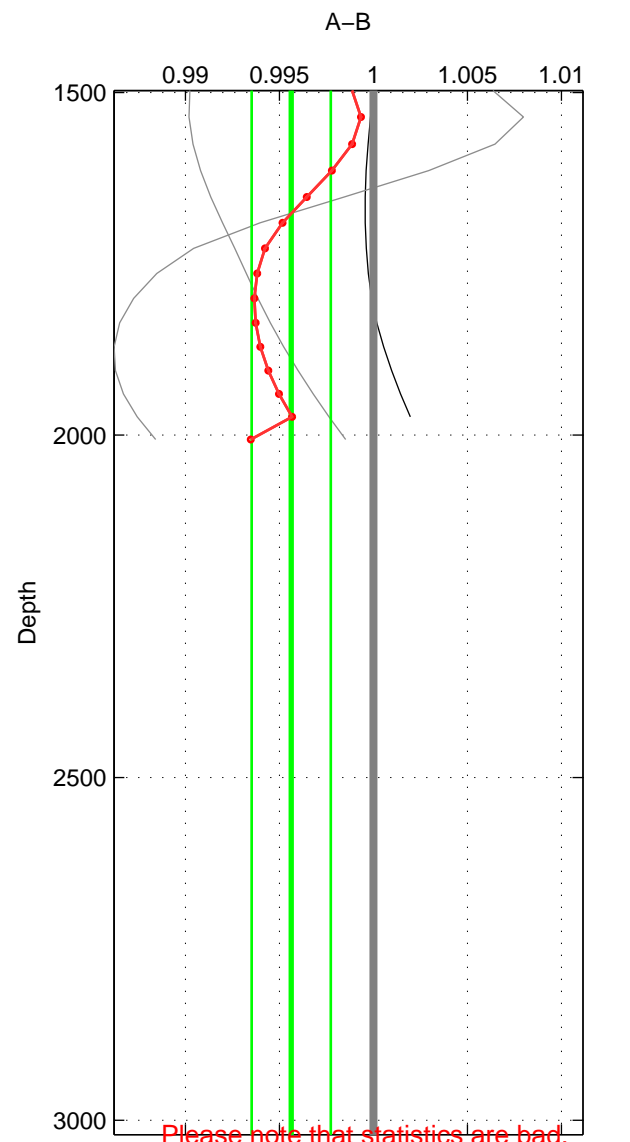

Cruise A (red). Date: Nov 2001 Cruisename: 695-49UP20011010

Cruise B (blue). Date: Jun 2004 Cruisename: 703-49UP20040608

*** "Favourite" values are means of spaces 2 3.

	Offset	O.StDev	Ratio	R.Stdev	Rating
SIGMA:	NaN	NaN	NaN	NaN	NaN
THETA:	0.000	0.007	1.000	0.003	1
DEPTH:	-0.013	0.006	0.996	0.002	1
FAV.:	-0.006	0.007	0.998	0.002	1

Profiles of A: 2
 Profiles of B: 3
 Diff profs : 3
 WMoffset (A-B): 0.00010385
 WMoffset stdev: 0.00723
 WMratio (A/B): 1
 WMratio stdev: 0.0025064

Quality (1-5): 1

Profiles of A: 2
 Profiles of B: 3
 Diff profs : 3
 WMoffset (A-B): -0.012868
 WMoffset stdev: 0.005999
 WMratio (A/B): 0.99562
 WMratio stdev: 0.002106