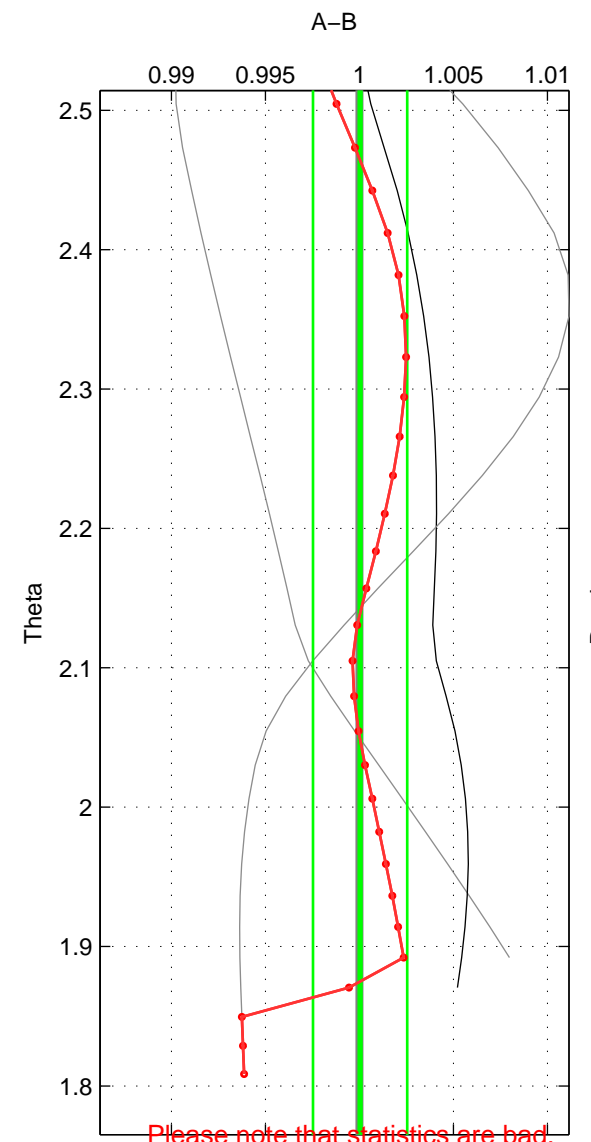

Cruise A (red). Date: Nov 2001 Cruisename: 695-49UP20011010

Cruise B (blue). Date: Jun 2004 Cruisename: 703-49UP20040608

*** "Favourite" values are means of spaces 2 3.

	Offset	O.StDev	Ratio	R.Stdev	Rating
SIGMA:	NaN	NaN	NaN	NaN	NaN
THETA:	0.000	0.007	1.000	0.003	1
DEPTH:	-0.013	0.006	0.996	0.002	1
FAV.:	-0.006	0.007	0.998	0.002	1

Profiles of A: 2
 Profiles of B: 3
 Diff profs : 3
 WMoffset (A-B): 0.00010385
 WMoffset stdev: 0.00723
 WMratio (A/B): 1
 WMratio stdev: 0.0025064

Quality (1-5): 1

Profiles of A: 2
 Profiles of B: 3
 Diff profs : 3
 WMoffset (A-B): -0.012868
 WMoffset stdev: 0.005999
 WMratio (A/B): 0.99562
 WMratio stdev: 0.002106