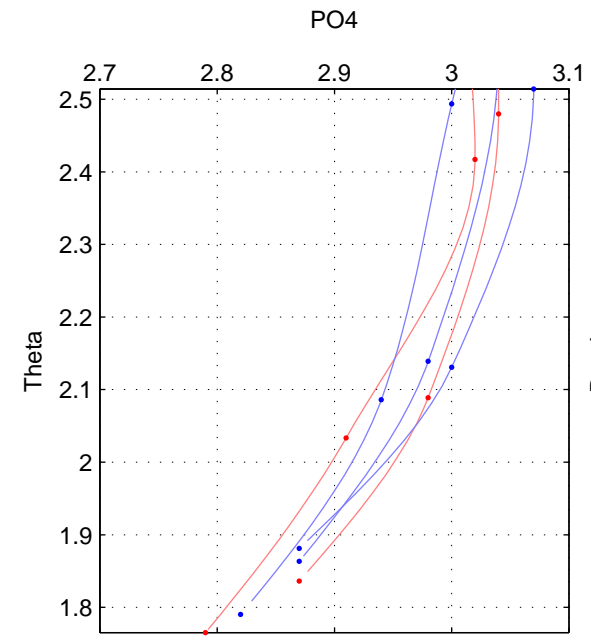

Cruise A (red). Date: Nov 2001 Cruisename: 695-49UP20011010

Cruise B (blue). Date: Jun 2004 Cruisename: 703-49UP20040608

*** "Favourite" values are means of spaces 2 3.

	Offset	O.StDev	Ratio	R.Stdev	Rating
SIGMA:	NaN	NaN	NaN	NaN	NaN
THETA:	0.000	0.007	1.000	0.003	1
DEPTH:	-0.013	0.006	0.996	0.002	1
FAV.:	-0.006	0.007	0.998	0.002	1

Profiles of A: 2
 Profiles of B: 3
 Diff profs : 3
 WMoffset (A-B): 0.00010385
 WMoffset stdev: 0.00723
 WMratio (A/B): 1
 WMratio stdev: 0.0025064

Quality (1-5): 1

Profiles of A: 2
 Profiles of B: 3
 Diff profs : 3
 WMoffset (A-B): -0.012868
 WMoffset stdev: 0.005999
 WMratio (A/B): 0.99562
 WMratio stdev: 0.002106

Quality (1-5): 1