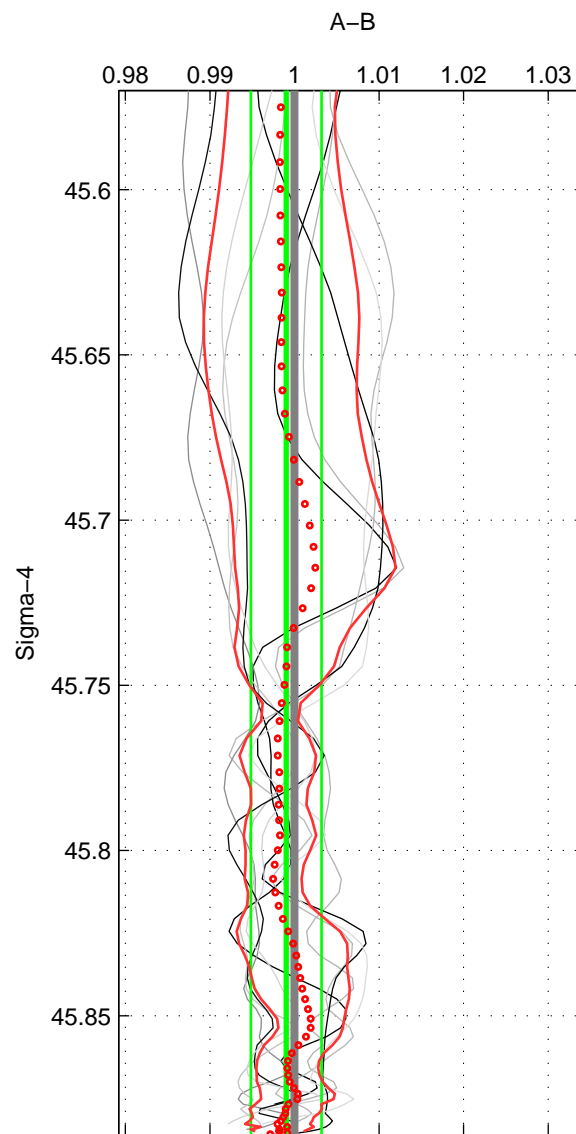

Cruise A (red). Date: Sep 2007 Cruisename: 612-49NZ20070904

Cruise B (blue). Date: Oct 2008 Cruisename: 615-49NZ20081011

*** "Favourite" values are means of spaces 1 2 3.

	Offset	O.StDev	Ratio	R.Stdev	Rating
SIGMA:	-0.003	0.011	0.999	0.004	5
THETA:	-0.004	0.011	0.999	0.004	5
DEPTH:	-0.004	0.011	0.999	0.005	5
FAV. :	-0.003	0.011	0.999	0.004	5

Profiles of A: 4
 Profiles of B: 6
 Diff profs : 9
 WMoffset (A-B): -0.002577
 WMoffset stdev: 0.011012
 WMratio (A/B): 0.99902
 WMratio stdev: 0.0041772

Quality (1-5): 5

Profiles of A: 4
 Profiles of B: 6
 Diff profs : 9
 WMoffset (A-B): -0.0035381
 WMoffset stdev: 0.010631
 WMratio (A/B): 0.99865
 WMratio stdev: 0.0040266

Quality (1-5): 5

Profiles of A: 4
 Profiles of B: 6
 Diff profs : 9
 WMoffset (A-B): -0.0037994
 WMoffset stdev: 0.01148
 WMratio (A/B): 0.99852
 WMratio stdev: 0.0045467

Quality (1-5): 5