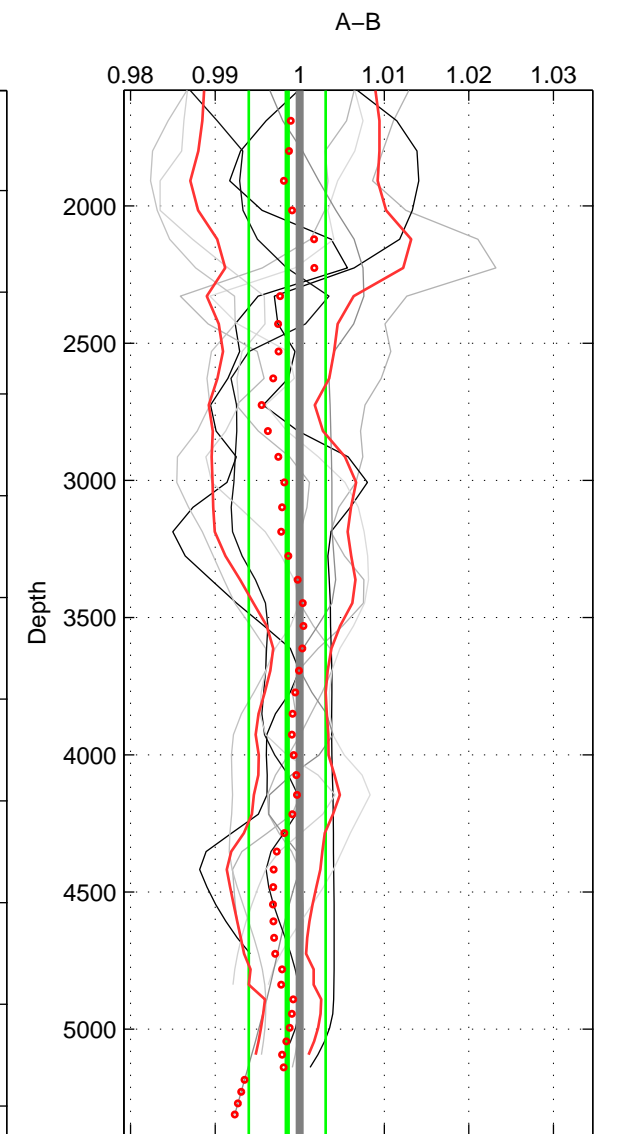

Cruise A (red). Date: Sep 2007 Cruisename: 612-49NZ20070904

Cruise B (blue). Date: Oct 2008 Cruisename: 615-49NZ20081011

*** "Favourite" values are means of spaces 1 2 3.

	Offset	O.StDev	Ratio	R.Stdev	Rating
SIGMA:	-0.003	0.011	0.999	0.004	5
THETA:	-0.004	0.011	0.999	0.004	5
DEPTH:	-0.004	0.011	0.999	0.005	5
FAV. :	-0.003	0.011	0.999	0.004	5

Profiles of A: 4
 Profiles of B: 6
 Diff profs : 9
 WMoffset (A-B): -0.002577
 WMoffset stdev: 0.011012
 WMratio (A/B): 0.99902
 WMratio stdev: 0.0041772

Quality (1-5): 5

Profiles of A: 4
 Profiles of B: 6
 Diff profs : 9
 WMoffset (A-B): -0.0035381
 WMoffset stdev: 0.010631
 WMratio (A/B): 0.99865
 WMratio stdev: 0.0040266

Quality (1-5): 5

Profiles of A: 4
 Profiles of B: 6
 Diff profs : 9
 WMoffset (A-B): -0.0037994
 WMoffset stdev: 0.01148
 WMratio (A/B): 0.99852
 WMratio stdev: 0.0045467

Quality (1-5): 5