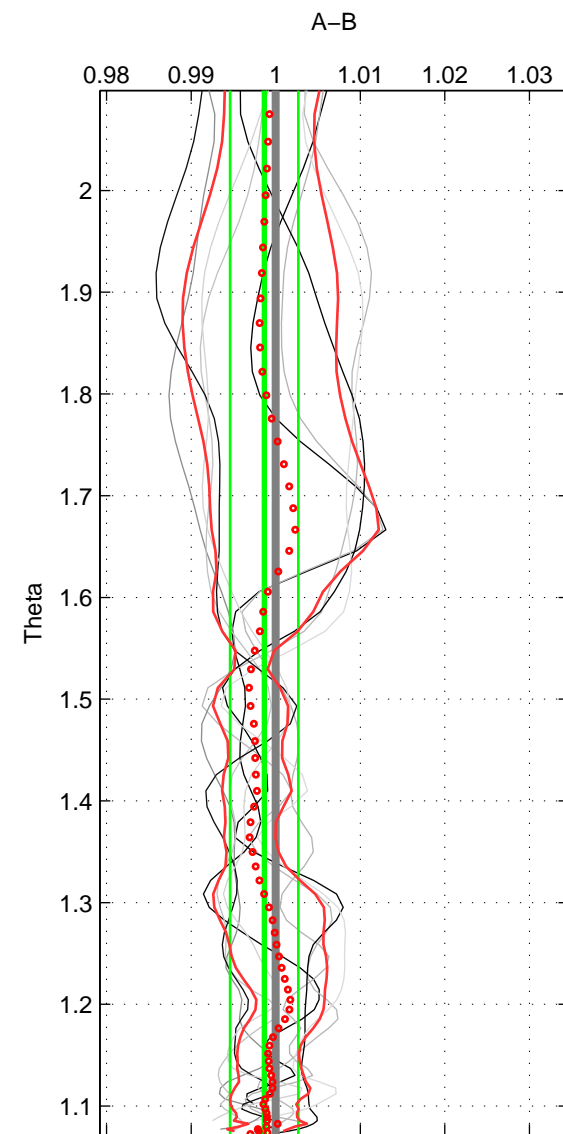

Cruise A (red). Date: Sep 2007 Cruisename: 612-49NZ20070904

Cruise B (blue). Date: Oct 2008 Cruisename: 615-49NZ20081011

*** "Favourite" values are means of spaces 1 2 3.

	Offset	O.StDev	Ratio	R.Stdev	Rating
SIGMA:	-0.003	0.011	0.999	0.004	5
THETA:	-0.004	0.011	0.999	0.004	5
DEPTH:	-0.004	0.011	0.999	0.005	5
FAV. :	-0.003	0.011	0.999	0.004	5

Profiles of A: 4
 Profiles of B: 6
 Diff profs : 9
 WMoffset (A-B): -0.002577
 WMoffset stdev: 0.011012
 WMratio (A/B): 0.99902
 WMratio stdev: 0.0041772

Quality (1-5): 5

Profiles of A: 4
 Profiles of B: 6
 Diff profs : 9
 WMoffset (A-B): -0.0035381
 WMoffset stdev: 0.010631
 WMratio (A/B): 0.99865
 WMratio stdev: 0.0040266

Quality (1-5): 5

Profiles of A: 4
 Profiles of B: 6
 Diff profs : 9
 WMoffset (A-B): -0.0037994
 WMoffset stdev: 0.01148
 WMratio (A/B): 0.99852
 WMratio stdev: 0.0045467

Quality (1-5): 5