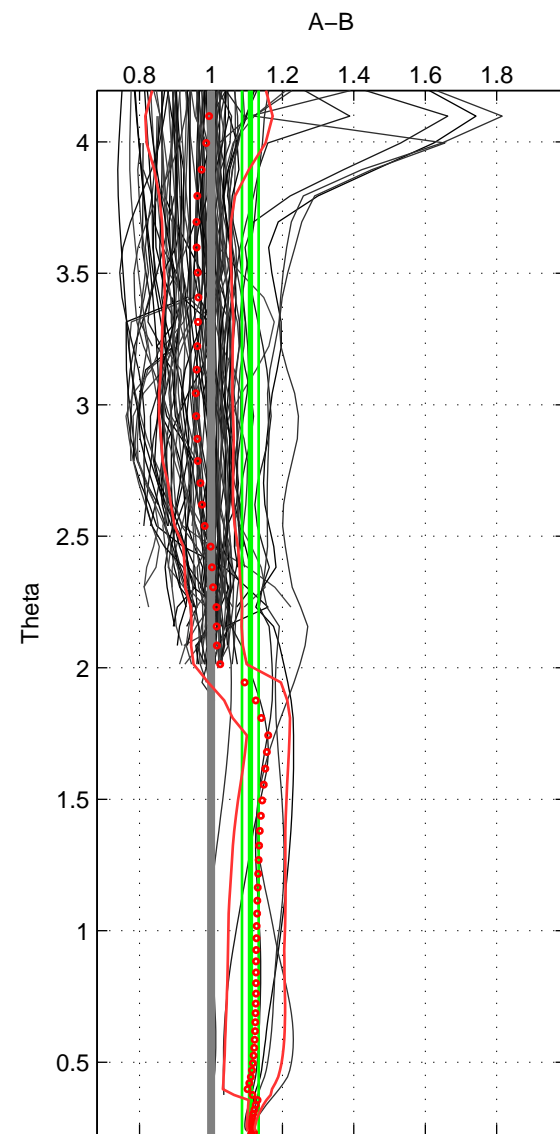

Cruise A (red). Date: Aug 1988 Cruisename: 241-32OC19880723
 Cruise B (blue). Date: Aug 1993 Cruisename: 251-33MW19930704.1

*** "Favourite" values are means of spaces 1 2 3.

	Offset	O.StDev	Ratio	R.Stdev	Rating
SIGMA:	0.217	0.041	1.111	0.020	5
THETA:	0.217	0.047	1.110	0.023	5
DEPTH:	0.035	0.115	1.026	0.070	5
FAV.:	0.156	0.068	1.082	0.038	5

Profiles of A: 79
 Profiles of B: 63
 Diff profs : 92
 WMoffset (A-B): 0.21673
 WMoffset stdev: 0.040677
 WMratio (A/B): 1.1109
 WMratio stdev: 0.020195

Quality (1-5): 5

Profiles of A: 79
 Profiles of B: 63
 Diff profs : 92
 WMoffset (A-B): 0.21664
 WMoffset stdev: 0.047
 WMratio (A/B): 1.1101
 WMratio stdev: 0.023213

Quality (1-5): 5

Profiles of A: 79
 Profiles of B: 63
 Diff profs : 92
 WMoffset (A-B): 0.034522
 WMoffset stdev: 0.11486
 WMratio (A/B): 1.0264
 WMratio stdev: 0.069755

Quality (1-5): 5