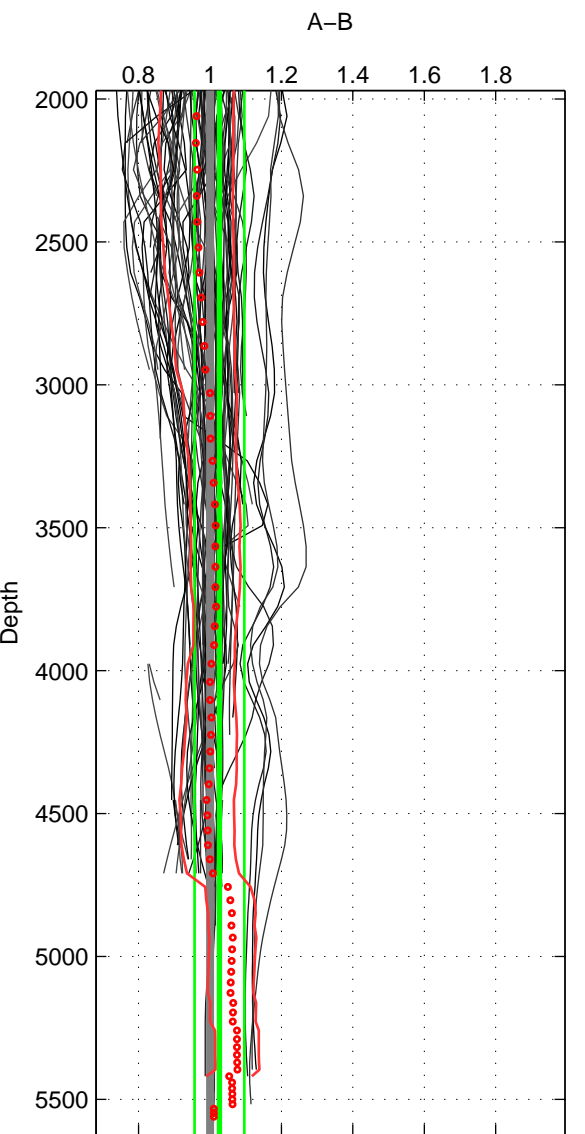

Cruise A (red). Date: Aug 1988 Cruisename: 241-32OC19880723
 Cruise B (blue). Date: Aug 1993 Cruisename: 251-33MW19930704.1

*** "Favourite" values are means of spaces 1 2 3.

	Offset	O.StDev	Ratio	R.Stdev	Rating
SIGMA:	0.217	0.041	1.111	0.020	5
THETA:	0.217	0.047	1.110	0.023	5
DEPTH:	0.035	0.115	1.026	0.070	5
FAV.:	0.156	0.068	1.082	0.038	5

Profiles of A: 79
 Profiles of B: 63
 Diff profs : 92
 WMoffset (A-B): 0.21673
 WMoffset stdev: 0.040677
 WMratio (A/B): 1.1109
 WMratio stdev: 0.020195

Quality (1-5): 5

Profiles of A: 79
 Profiles of B: 63
 Diff profs : 92
 WMoffset (A-B): 0.21664
 WMoffset stdev: 0.047
 WMratio (A/B): 1.1101
 WMratio stdev: 0.023213

Quality (1-5): 5

Profiles of A: 79
 Profiles of B: 63
 Diff profs : 92
 WMoffset (A-B): 0.034522
 WMoffset stdev: 0.11486
 WMratio (A/B): 1.0264
 WMratio stdev: 0.069755

Quality (1-5): 5