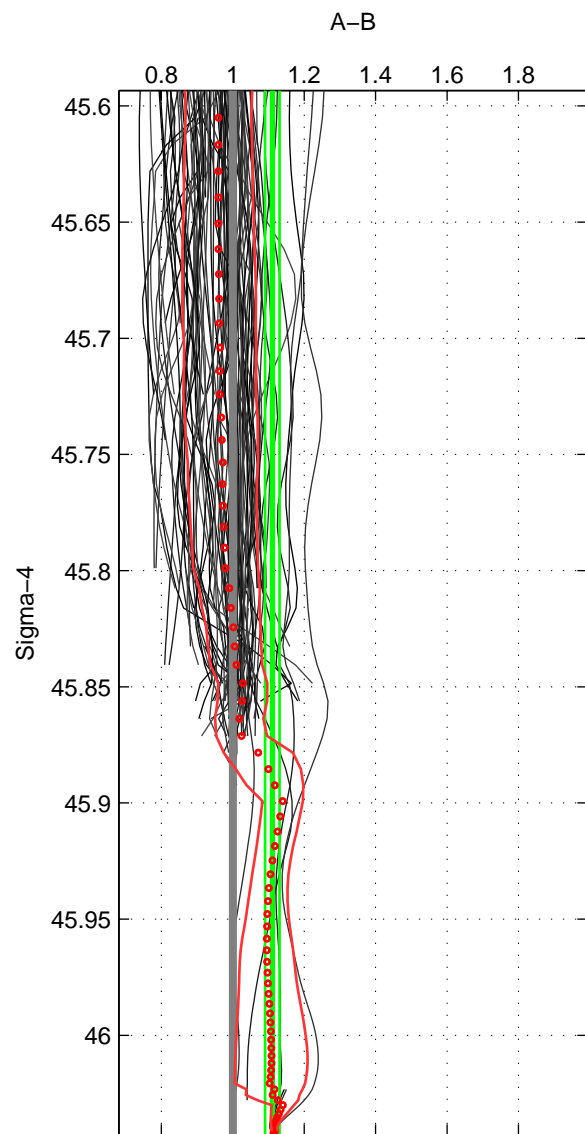

Cruise A (red). Date: Aug 1988 Cruisename: 241-32OC19880723
 Cruise B (blue). Date: Aug 1993 Cruisename: 251-33MW19930704.1

*** "Favourite" values are means of spaces 1 2 3.

	Offset	O.StDev	Ratio	R.Stdev	Rating
SIGMA:	0.217	0.041	1.111	0.020	5
THETA:	0.217	0.047	1.110	0.023	5
DEPTH:	0.035	0.115	1.026	0.070	5
FAV.:	0.156	0.068	1.082	0.038	5

Profiles of A: 79
 Profiles of B: 63
 Diff profs : 92
 WMoffset (A-B): 0.21673
 WMoffset stdev: 0.040677
 WMratio (A/B): 1.1109
 WMratio stdev: 0.020195

Quality (1-5): 5

Profiles of A: 79
 Profiles of B: 63
 Diff profs : 92
 WMoffset (A-B): 0.21664
 WMoffset stdev: 0.047
 WMratio (A/B): 1.1101
 WMratio stdev: 0.023213

Quality (1-5): 5

Profiles of A: 79
 Profiles of B: 63
 Diff profs : 92
 WMoffset (A-B): 0.034522
 WMoffset stdev: 0.11486
 WMratio (A/B): 1.0264
 WMratio stdev: 0.069755

Quality (1-5): 5