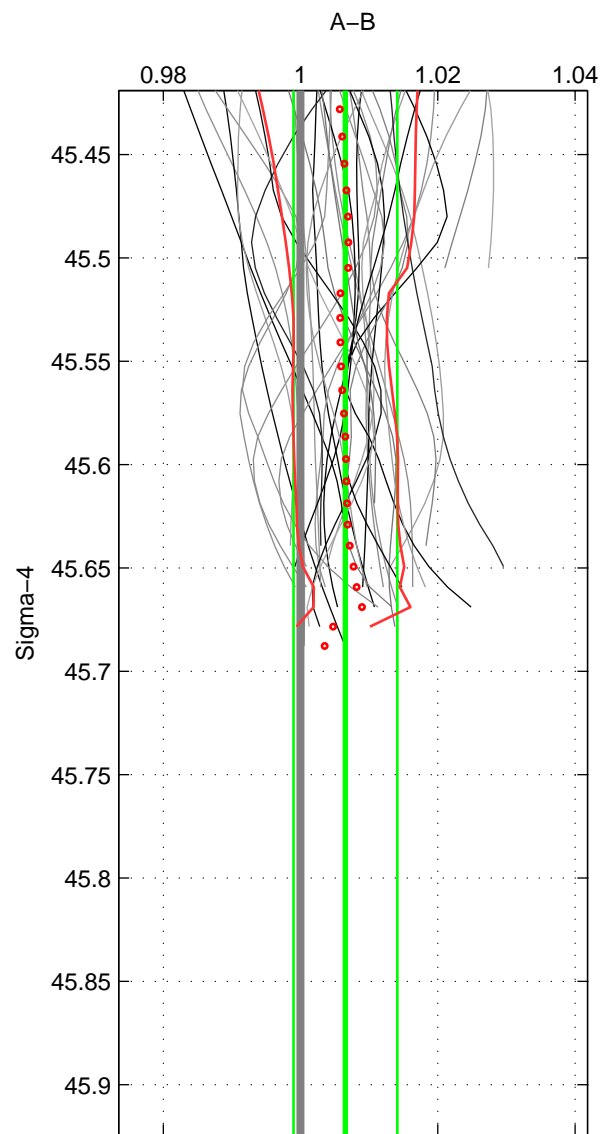

Cruise A (red). Date: Oct 1998 Cruisename: 686-49UP19980916  
 Cruise B (blue). Date: Feb 2005 Cruisename: 706-49UP20050114

\*\*\* "Favourite" values are means of spaces 1 2.

	Offset	O.StDev	Ratio	R.Stdev	Rating
SIGMA:	0.018	0.021	1.007	0.008	4
THETA:	0.019	0.023	1.007	0.008	4
DEPTH:	0.018	0.002	1.007	0.001	3
FAV.:	0.019	0.022	1.007	0.008	4

Profiles of A: 19  
 Profiles of B: 25  
 Diff profs : 33  
 WMoffset (A-B): 0.018012  
 WMoffset stdev: 0.020863  
 WMratio (A/B): 1.0065  
 WMratio stdev: 0.0075488

Quality (1-5): 4

Profiles of A: 19  
 Profiles of B: 25  
 Diff profs : 33  
 WMoffset (A-B): 0.019206  
 WMoffset stdev: 0.023483  
 WMratio (A/B): 1.0069  
 WMratio stdev: 0.0083616

Quality (1-5): 4

Profiles of A: 19  
 Profiles of B: 25  
 Diff profs : 33  
 WMoffset (A-B): 0.017905  
 WMoffset stdev: 0.0016725  
 WMratio (A/B): 1.0066  
 WMratio stdev: 0.00051417

Quality (1-5): 3