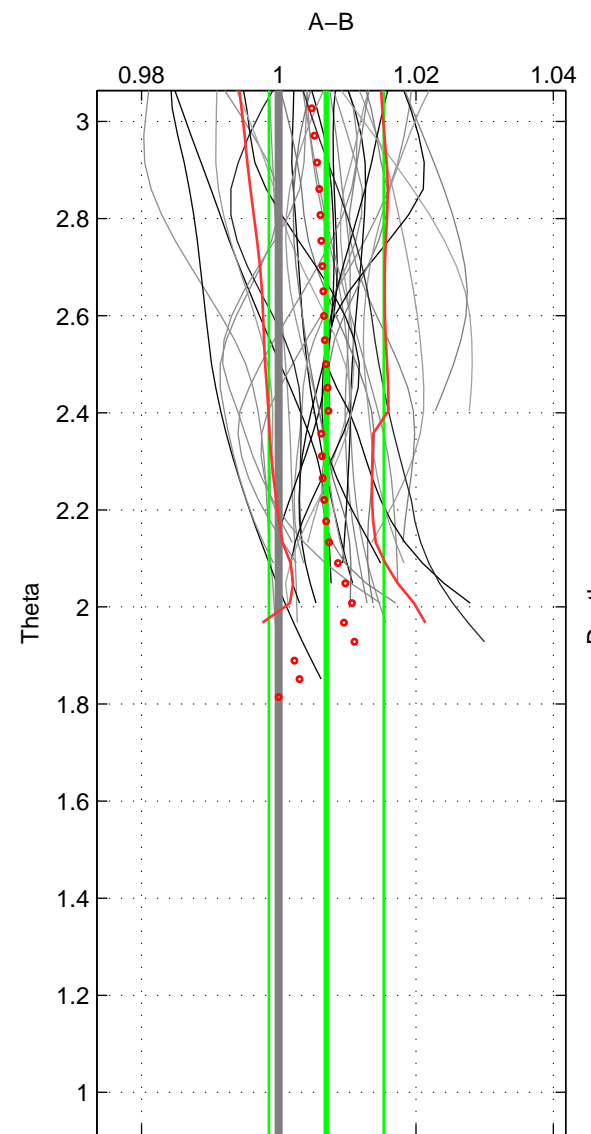

Cruise A (red). Date: Oct 1998 Cruisename: 686-49UP19980916  
 Cruise B (blue). Date: Feb 2005 Cruisename: 706-49UP20050114

\*\*\* "Favourite" values are means of spaces 1 2.

	Offset	O.StDev	Ratio	R.Stdev	Rating
SIGMA:	0.018	0.021	1.007	0.008	4
THETA:	0.019	0.023	1.007	0.008	4
DEPTH:	0.018	0.002	1.007	0.001	3
FAV.:	0.019	0.022	1.007	0.008	4

Profiles of A: 19  
 Profiles of B: 25  
 Diff profs : 33  
 WMoffset (A-B): 0.018012  
 WMoffset stdev: 0.020863  
 WMratio (A/B): 1.0065  
 WMratio stdev: 0.0075488

Quality (1-5): 4

Profiles of A: 19  
 Profiles of B: 25  
 Diff profs : 33  
 WMoffset (A-B): 0.019206  
 WMoffset stdev: 0.023483  
 WMratio (A/B): 1.0069  
 WMratio stdev: 0.0083616

Quality (1-5): 4

Profiles of A: 19  
 Profiles of B: 25  
 Diff profs : 33  
 WMoffset (A-B): 0.017905  
 WMoffset stdev: 0.0016725  
 WMratio (A/B): 1.0066  
 WMratio stdev: 0.00051417

Quality (1-5): 3