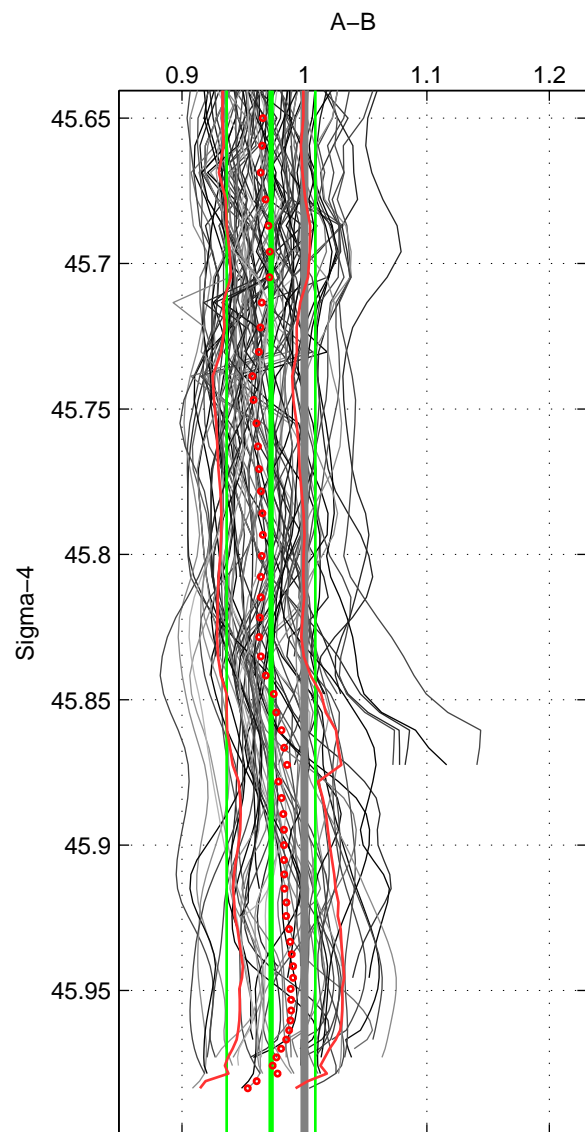

Cruise A (red). Date: Jul 1999 Cruisename: 190-18HU19990627

Cruise B (blue). Date: May 2007 Cruisename: 198-18HU20070510

\*\*\* "Favourite" values are means of spaces 1 2 3.

	Offset	O.StDev	Ratio	R.Stdev	Rating
SIGMA:	-0.027	0.036	0.973	0.036	4
THETA:	-0.019	0.035	0.981	0.035	4
DEPTH:	-0.030	0.039	0.971	0.038	4
FAV.:	-0.025	0.037	0.975	0.036	4

Profiles of A: 18  
 Profiles of B: 22  
 Diff profs : 95  
 WMoffset (A-B): -0.0271  
 WMoffset stdev: 0.036365  
 WMratio (A/B): 0.97276  
 WMratio stdev: 0.036181

Quality (1-5): 4

Profiles of A: 18  
 Profiles of B: 22  
 Diff profs : 95  
 WMoffset (A-B): -0.019313  
 WMoffset stdev: 0.035049  
 WMratio (A/B): 0.98074  
 WMratio stdev: 0.03471

Quality (1-5): 4

Profiles of A: 18  
 Profiles of B: 22  
 Diff profs : 95  
 WMoffset (A-B): -0.030037  
 WMoffset stdev: 0.039012  
 WMratio (A/B): 0.97073  
 WMratio stdev: 0.038071

Quality (1-5): 4