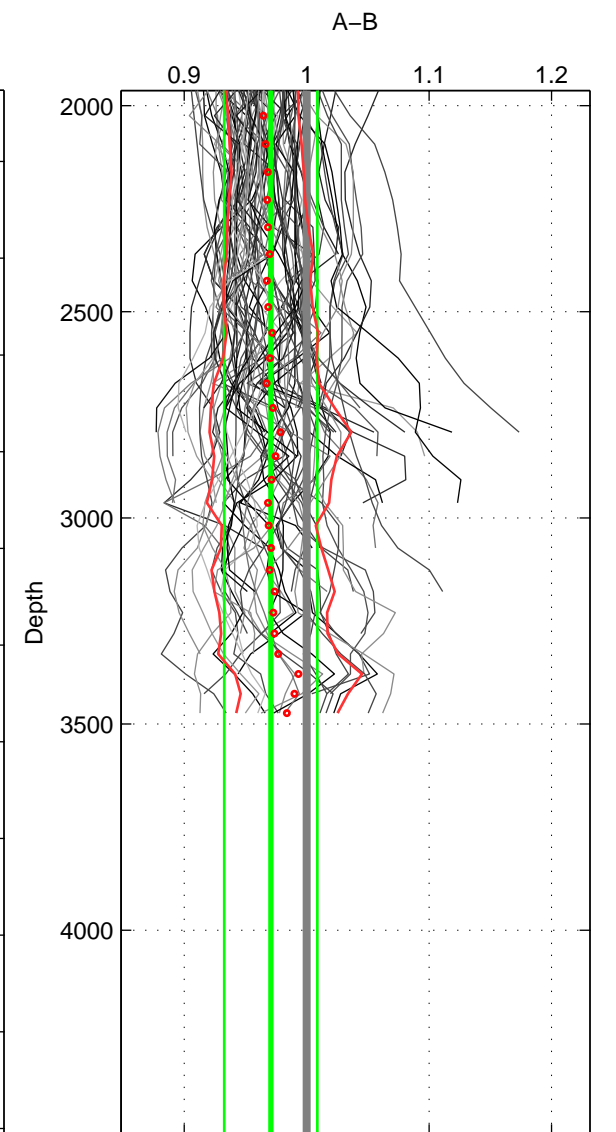

Cruise A (red). Date: Jul 1999 Cruisename: 190-18HU19990627

Cruise B (blue). Date: May 2007 Cruisename: 198-18HU20070510

\*\*\* "Favourite" values are means of spaces 1 2 3.

	Offset	O.StDev	Ratio	R.Stdev	Rating
SIGMA:	-0.027	0.036	0.973	0.036	4
THETA:	-0.019	0.035	0.981	0.035	4
DEPTH:	-0.030	0.039	0.971	0.038	4
FAV.:	-0.025	0.037	0.975	0.036	4

Profiles of A: 18  
 Profiles of B: 22  
 Diff profs : 95  
 WMoffset (A-B): -0.0271  
 WMoffset stdev: 0.036365  
 WMratio (A/B): 0.97276  
 WMratio stdev: 0.036181

Quality (1-5): 4

Profiles of A: 18  
 Profiles of B: 22  
 Diff profs : 95  
 WMoffset (A-B): -0.019313  
 WMoffset stdev: 0.035049  
 WMratio (A/B): 0.98074  
 WMratio stdev: 0.03471

Quality (1-5): 4

Profiles of A: 18  
 Profiles of B: 22  
 Diff profs : 95  
 WMoffset (A-B): -0.030037  
 WMoffset stdev: 0.039012  
 WMratio (A/B): 0.97073  
 WMratio stdev: 0.038071

Quality (1-5): 4