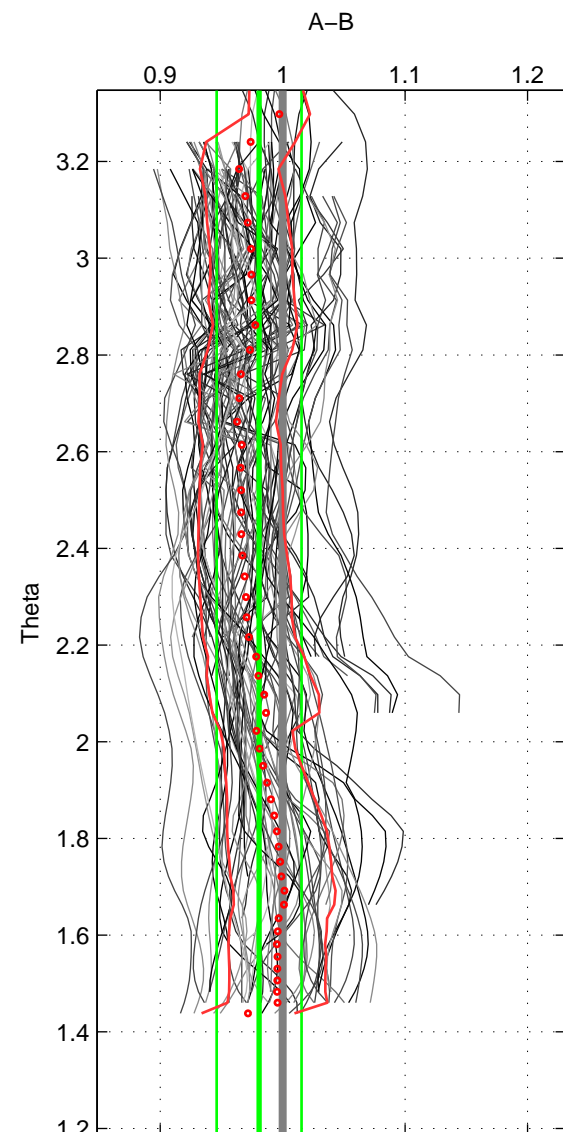

Cruise A (red). Date: Jul 1999 Cruisename: 190-18HU19990627

Cruise B (blue). Date: May 2007 Cruisename: 198-18HU20070510

\*\*\* "Favourite" values are means of spaces 1 2 3.

	Offset	O.StDev	Ratio	R.Stdev	Rating
SIGMA:	-0.027	0.036	0.973	0.036	4
THETA:	-0.019	0.035	0.981	0.035	4
DEPTH:	-0.030	0.039	0.971	0.038	4
FAV.:	-0.025	0.037	0.975	0.036	4

Profiles of A: 18  
 Profiles of B: 22  
 Diff profs : 95  
 WMoffset (A-B): -0.0271  
 WMoffset stdev: 0.036365  
 WMratio (A/B): 0.97276  
 WMratio stdev: 0.036181

Quality (1-5): 4

Profiles of A: 18  
 Profiles of B: 22  
 Diff profs : 95  
 WMoffset (A-B): -0.019313  
 WMoffset stdev: 0.035049  
 WMratio (A/B): 0.98074  
 WMratio stdev: 0.03471

Quality (1-5): 4

Profiles of A: 18  
 Profiles of B: 22  
 Diff profs : 95  
 WMoffset (A-B): -0.030037  
 WMoffset stdev: 0.039012  
 WMratio (A/B): 0.97073  
 WMratio stdev: 0.038071

Quality (1-5): 4