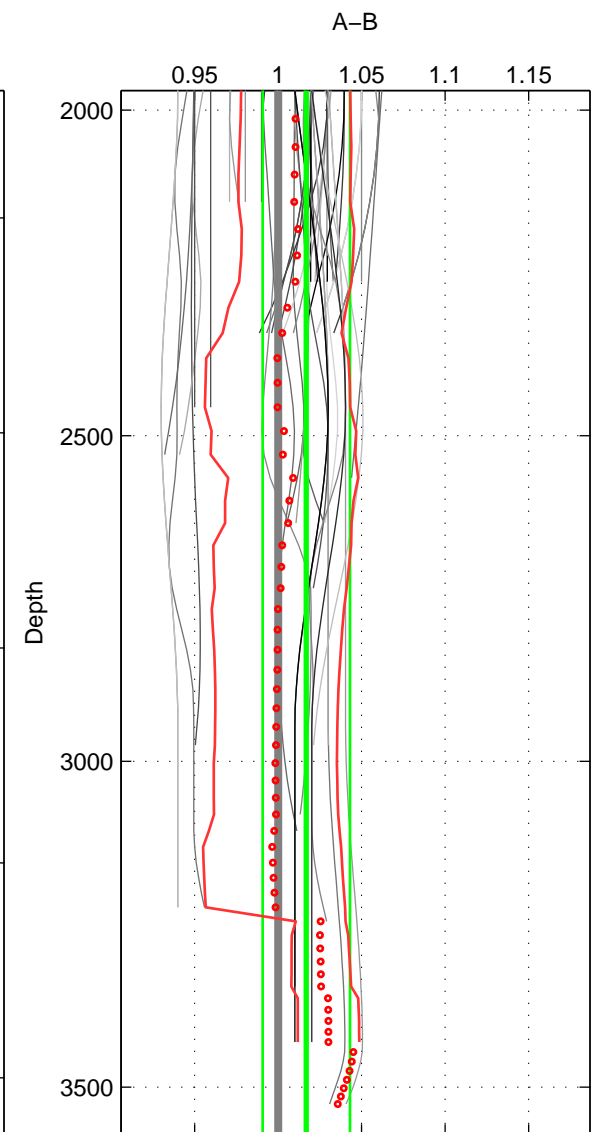

Cruise A (red). Date: Aug 1993 Cruisename: 87-58JH19930730

Cruise B (blue). Date: Jul 1996 Cruisename: 94-58JH19960720

*** "Favourite" values are means of spaces 2 3.

	Offset	O.StDev	Ratio	R.Stdev	Rating
SIGMA:	0.001	0.032	1.001	0.032	3
THETA:	0.001	0.034	1.001	0.035	4
DEPTH:	0.017	0.026	1.017	0.026	4
FAV.:	0.009	0.030	1.009	0.030	4

Profiles of A: 9
 Profiles of B: 26
 Diff profs : 54
 WMoffset (A-B): 0.00081295
 WMoffset stdev: 0.032101
 WMratio (A/B): 1.0008
 WMratio stdev: 0.032084

Quality (1-5): 3

Profiles of A: 9
 Profiles of B: 25
 Diff profs : 52
 WMoffset (A-B): 0.00096954
 WMoffset stdev: 0.034477
 WMratio (A/B): 1.0009
 WMratio stdev: 0.034562

Quality (1-5): 4

Profiles of A: 9
 Profiles of B: 25
 Diff profs : 53
 WMoffset (A-B): 0.016831
 WMoffset stdev: 0.025945
 WMratio (A/B): 1.0169
 WMratio stdev: 0.026134

Quality (1-5): 4