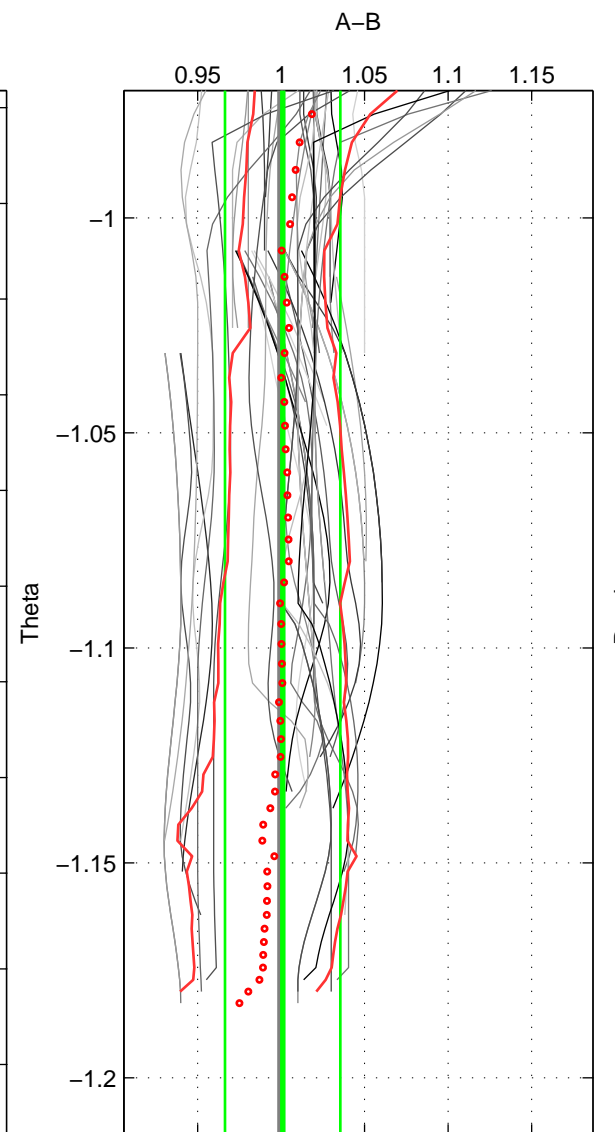

Cruise A (red). Date: Aug 1993 Cruisename: 87-58JH19930730

Cruise B (blue). Date: Jul 1996 Cruisename: 94-58JH19960720

*** "Favourite" values are means of spaces 2 3.

	Offset	O.StDev	Ratio	R.Stdev	Rating
SIGMA:	0.001	0.032	1.001	0.032	3
THETA:	0.001	0.034	1.001	0.035	4
DEPTH:	0.017	0.026	1.017	0.026	4
FAV.:	0.009	0.030	1.009	0.030	4

Profiles of A: 9
 Profiles of B: 26
 Diff profs : 54
 WMoffset (A-B): 0.00081295
 WMoffset stdev: 0.032101
 WMratio (A/B): 1.0008
 WMratio stdev: 0.032084

Quality (1-5): 3

Profiles of A: 9
 Profiles of B: 25
 Diff profs : 52
 WMoffset (A-B): 0.00096954
 WMoffset stdev: 0.034477
 WMratio (A/B): 1.0009
 WMratio stdev: 0.034562

Quality (1-5): 4

Profiles of A: 9
 Profiles of B: 25
 Diff profs : 53
 WMoffset (A-B): 0.016831
 WMoffset stdev: 0.025945
 WMratio (A/B): 1.0169
 WMratio stdev: 0.026134

Quality (1-5): 4