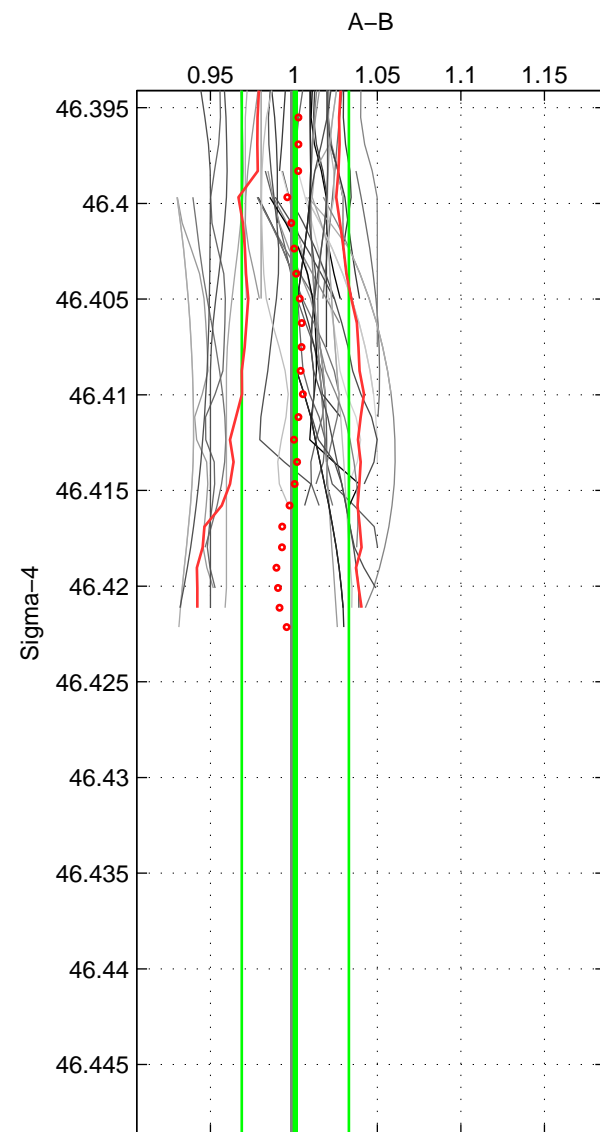

Cruise A (red). Date: Aug 1993 Cruisename: 87-58JH19930730

Cruise B (blue). Date: Jul 1996 Cruisename: 94-58JH19960720

*** "Favourite" values are means of spaces 2 3.

	Offset	O.StDev	Ratio	R.Stdev	Rating
SIGMA:	0.001	0.032	1.001	0.032	3
THETA:	0.001	0.034	1.001	0.035	4
DEPTH:	0.017	0.026	1.017	0.026	4
FAV.:	0.009	0.030	1.009	0.030	4

Profiles of A: 9
 Profiles of B: 26
 Diff profs : 54
 WMoffset (A-B): 0.00081295
 WMoffset stdev: 0.032101
 WMratio (A/B): 1.0008
 WMratio stdev: 0.032084

Quality (1-5): 3

Profiles of A: 9
 Profiles of B: 25
 Diff profs : 52
 WMoffset (A-B): 0.00096954
 WMoffset stdev: 0.034477
 WMratio (A/B): 1.0009
 WMratio stdev: 0.034562

Quality (1-5): 4

Profiles of A: 9
 Profiles of B: 25
 Diff profs : 53
 WMoffset (A-B): 0.016831
 WMoffset stdev: 0.025945
 WMratio (A/B): 1.0169
 WMratio stdev: 0.026134

Quality (1-5): 4