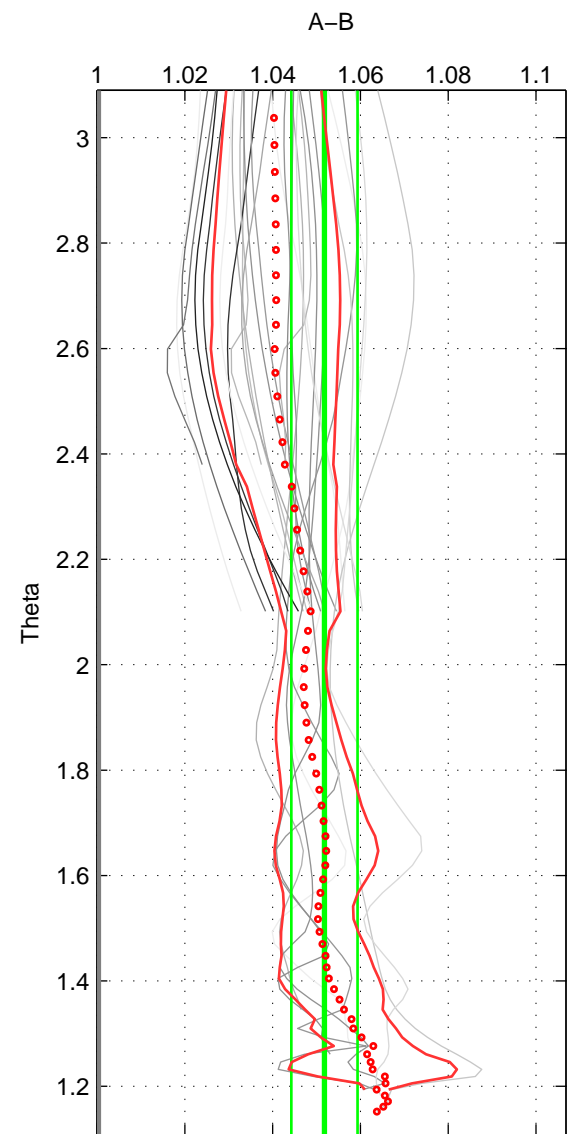

Cruise A (red). Date: Mar 1989 Cruisename: 507-32MW19890206

Cruise B (blue). Date: Jul 2001 Cruisename: 656-49UF20010710

*** "Favourite" values are those of space 2.

	Offset	O.StDev	Ratio	R.Stdev	Rating
SIGMA:	0.116	0.027	1.044	0.010	4
THETA:	0.131	0.019	1.052	0.008	5
DEPTH:	0.109	0.008	1.041	0.003	3
FAV.:	0.131	0.019	1.052	0.008	5

Profiles of A: 10
 Profiles of B: 3
 Diff profs : 26
 WMoffset (A-B): 0.11571
 WMoffset stdev: 0.026896
 WMratio (A/B): 1.0439
 WMratio stdev: 0.010425

Quality (1-5): 4

Profiles of A: 10
 Profiles of B: 3
 Diff profs : 26
 WMoffset (A-B): 0.13079
 WMoffset stdev: 0.01877
 WMratio (A/B): 1.0518
 WMratio stdev: 0.0075408

Quality (1-5): 5

Profiles of A: 10
 Profiles of B: 3
 Diff profs : 26
 WMoffset (A-B): 0.10863
 WMoffset stdev: 0.0081674
 WMratio (A/B): 1.0411
 WMratio stdev: 0.0034932

Quality (1-5): 3

Please note that statistics are bad.