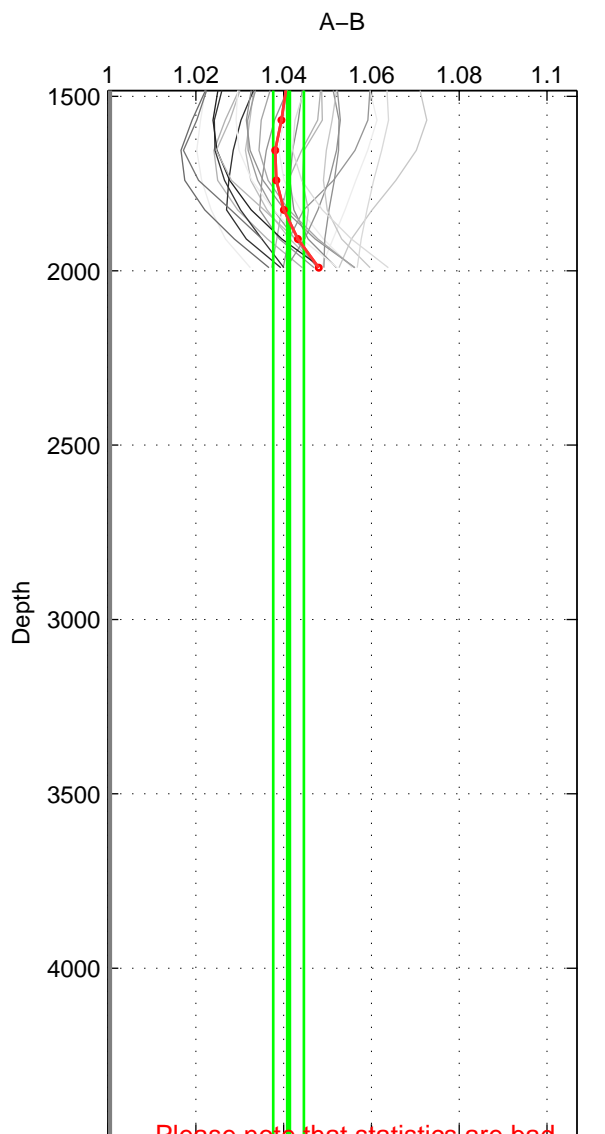

Cruise A (red). Date: Mar 1989 Cruisename: 507-32MW19890206

Cruise B (blue). Date: Jul 2001 Cruisename: 656-49UF20010710

*** "Favourite" values are those of space 2.

	Offset	O.StDev	Ratio	R.Stdev	Rating
SIGMA:	0.116	0.027	1.044	0.010	4
THETA:	0.131	0.019	1.052	0.008	5
DEPTH:	0.109	0.008	1.041	0.003	3
FAV.:	0.131	0.019	1.052	0.008	5

Profiles of A: 10
 Profiles of B: 3
 Diff profs : 26
 WMoffset (A-B): 0.11571
 WMoffset stdev: 0.026896
 WMratio (A/B): 1.0439
 WMratio stdev: 0.010425

Quality (1-5): 4

Profiles of A: 10
 Profiles of B: 3
 Diff profs : 26
 WMoffset (A-B): 0.13079
 WMoffset stdev: 0.01877
 WMratio (A/B): 1.0518
 WMratio stdev: 0.0075408

Quality (1-5): 5

Profiles of A: 10
 Profiles of B: 3
 Diff profs : 26
 WMoffset (A-B): 0.10863
 WMoffset stdev: 0.0081674
 WMratio (A/B): 1.0411
 WMratio stdev: 0.0034932

Quality (1-5): 3

Please note that statistics are bad.