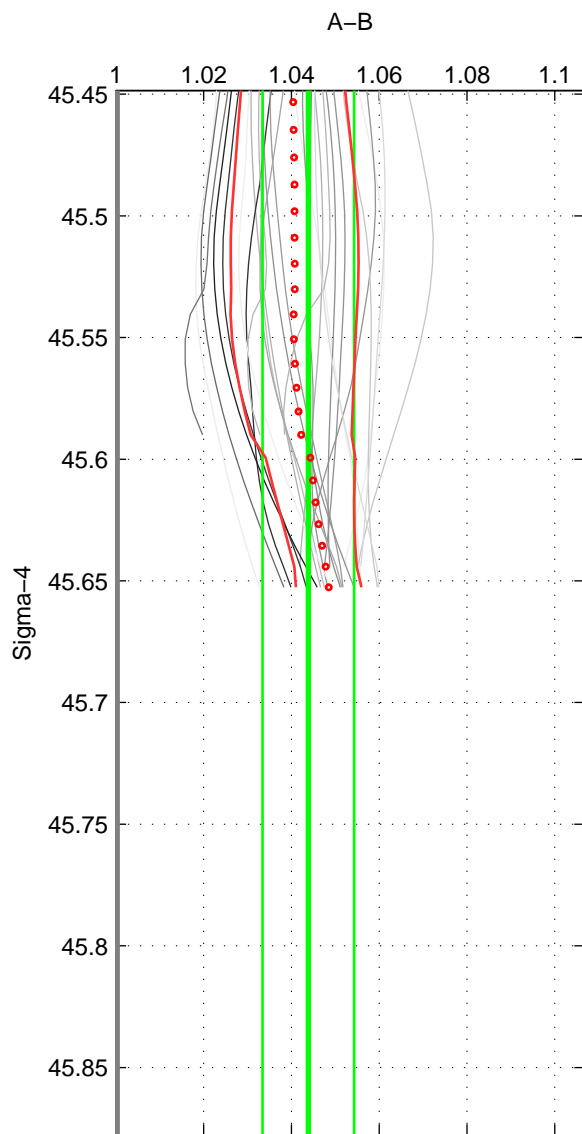

Cruise A (red). Date: Mar 1989 Cruisename: 507-32MW19890206

Cruise B (blue). Date: Jul 2001 Cruisename: 656-49UF20010710

*** "Favourite" values are those of space 2.

	Offset	O.StDev	Ratio	R.Stdev	Rating
SIGMA:	0.116	0.027	1.044	0.010	4
THETA:	0.131	0.019	1.052	0.008	5
DEPTH:	0.109	0.008	1.041	0.003	3
FAV.:	0.131	0.019	1.052	0.008	5

Profiles of A: 10
 Profiles of B: 3
 Diff profs : 26
 WMoffset (A-B): 0.11571
 WMoffset stdev: 0.026896
 WMratio (A/B): 1.0439
 WMratio stdev: 0.010425

Quality (1-5): 4

Profiles of A: 10
 Profiles of B: 3
 Diff profs : 26
 WMoffset (A-B): 0.13079
 WMoffset stdev: 0.01877
 WMratio (A/B): 1.0518
 WMratio stdev: 0.0075408

Quality (1-5): 5

Profiles of A: 10
 Profiles of B: 3
 Diff profs : 26
 WMoffset (A-B): 0.10863
 WMoffset stdev: 0.0081674
 WMratio (A/B): 1.0411
 WMratio stdev: 0.0034932

Quality (1-5): 3

Please note that statistics are bad.