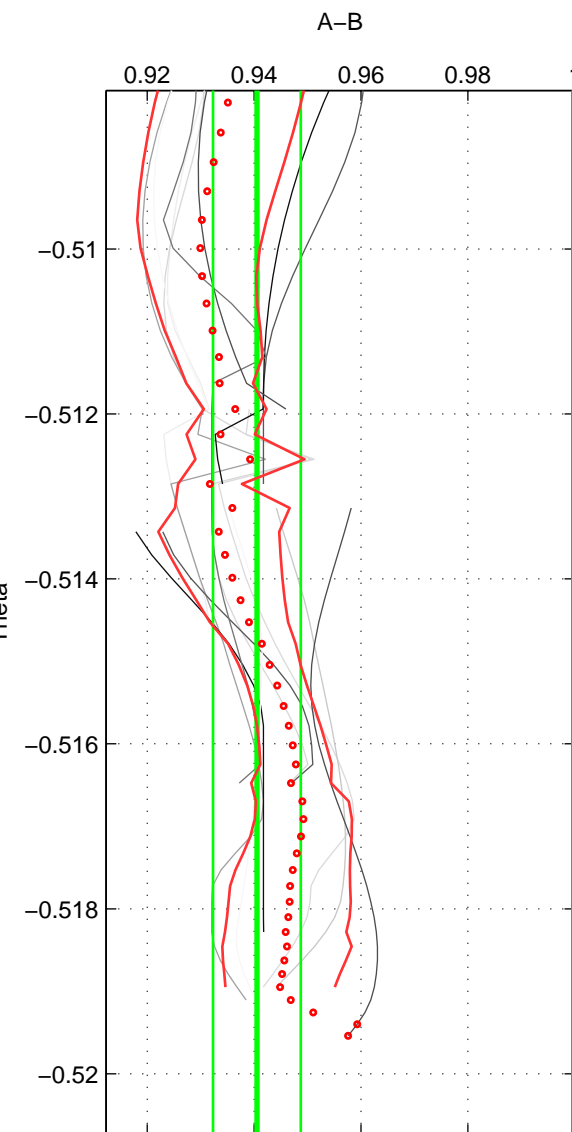

Cruise A (red). Date: Sep 2002 Cruisename: 67-49NZ20020822

Cruise B (blue). Date: Sep 2005 Cruisename: 110-77DN20050819

\*\*\* "Favourite" values are means of spaces 1 2 3.

	Offset	O.StDev	Ratio	R.Stdev	Rating
SIGMA:	-0.059	0.010	0.942	0.009	4
THETA:	-0.061	0.009	0.941	0.008	4
DEPTH:	-0.062	0.006	0.939	0.005	4
FAV.:	-0.061	0.008	0.941	0.008	4

Profiles of A: 5  
 Profiles of B: 5  
 Diff profs : 10  
 WMoffset (A-B): -0.059159  
 WMoffset stdev: 0.0099734  
 WMratio (A/B): 0.94184  
 WMratio stdev: 0.0093598

Quality (1-5): 4

Profiles of A: 5  
 Profiles of B: 4  
 Diff profs : 10  
 WMoffset (A-B): -0.061094  
 WMoffset stdev: 0.0087077  
 WMratio (A/B): 0.94051  
 WMratio stdev: 0.008207

Quality (1-5): 4

Profiles of A: 5  
 Profiles of B: 5  
 Diff profs : 11  
 WMoffset (A-B): -0.062462  
 WMoffset stdev: 0.0058289  
 WMratio (A/B): 0.93918  
 WMratio stdev: 0.0054777

Quality (1-5): 4