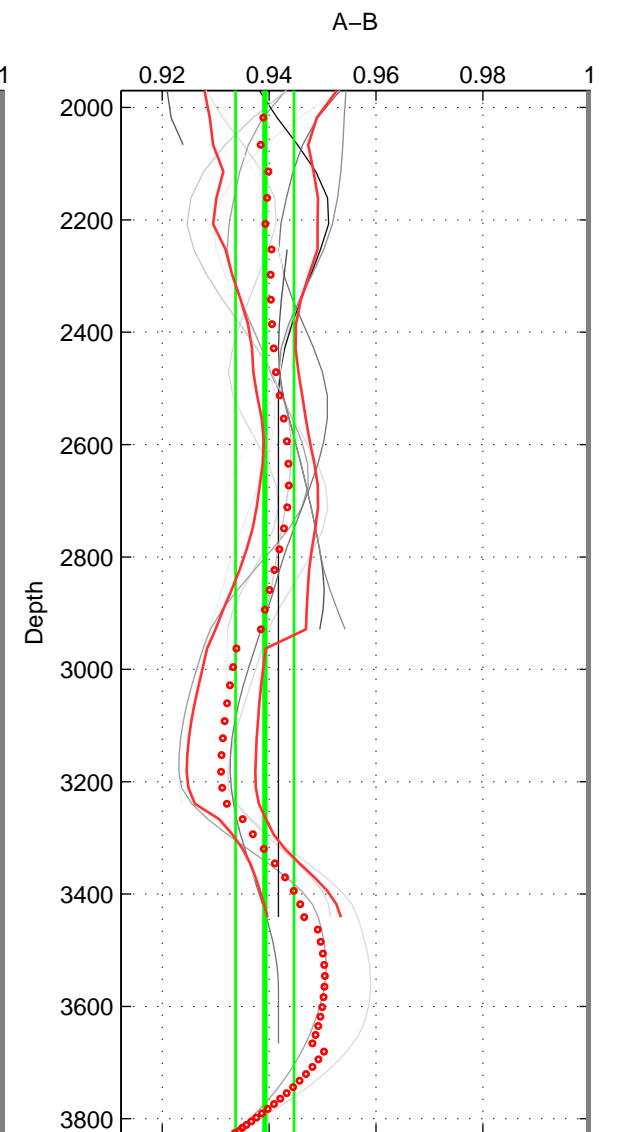

Cruise A (red). Date: Sep 2002 Cruisename: 67-49NZ20020822

Cruise B (blue). Date: Sep 2005 Cruisename: 110-77DN20050819

\*\*\* "Favourite" values are means of spaces 1 2 3.

	Offset	O.StDev	Ratio	R.Stdev	Rating
SIGMA:	-0.059	0.010	0.942	0.009	4
THETA:	-0.061	0.009	0.941	0.008	4
DEPTH:	-0.062	0.006	0.939	0.005	4
FAV.:	-0.061	0.008	0.941	0.008	4

Profiles of A: 5  
 Profiles of B: 5  
 Diff profs : 10  
 WMoffset (A-B): -0.059159  
 WMoffset stdev: 0.0099734  
 WMratio (A/B): 0.94184  
 WMratio stdev: 0.0093598

Quality (1-5): 4

Profiles of A: 5  
 Profiles of B: 4  
 Diff profs : 10  
 WMoffset (A-B): -0.061094  
 WMoffset stdev: 0.0087077  
 WMratio (A/B): 0.94051  
 WMratio stdev: 0.008207

Quality (1-5): 4

Profiles of A: 5  
 Profiles of B: 5  
 Diff profs : 11  
 WMoffset (A-B): -0.062462  
 WMoffset stdev: 0.0058289  
 WMratio (A/B): 0.93918  
 WMratio stdev: 0.0054777

Quality (1-5): 4