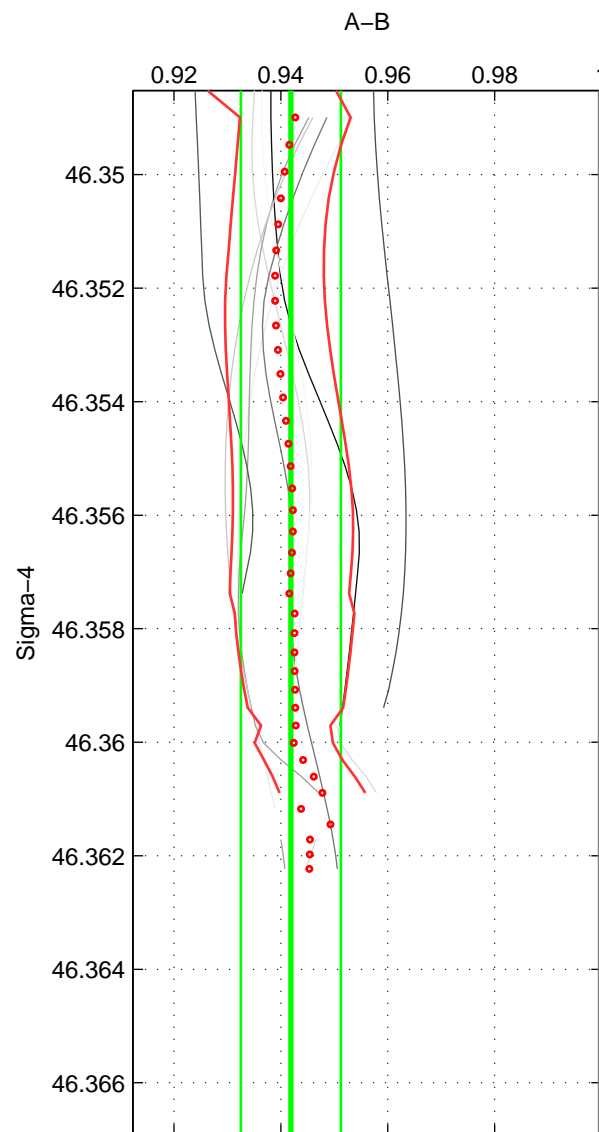

Cruise A (red). Date: Sep 2002 Cruisename: 67-49NZ20020822

Cruise B (blue). Date: Sep 2005 Cruisename: 110-77DN20050819

\*\*\* "Favourite" values are means of spaces 1 2 3.

	Offset	O.StDev	Ratio	R.Stdev	Rating
SIGMA:	-0.059	0.010	0.942	0.009	4
THETA:	-0.061	0.009	0.941	0.008	4
DEPTH:	-0.062	0.006	0.939	0.005	4
FAV.:	-0.061	0.008	0.941	0.008	4

Profiles of A: 5  
 Profiles of B: 5  
 Diff profs : 10  
 WMoffset (A-B): -0.059159  
 WMoffset stdev: 0.0099734  
 WMratio (A/B): 0.94184  
 WMratio stdev: 0.0093598

Quality (1-5): 4

Profiles of A: 5  
 Profiles of B: 4  
 Diff profs : 10  
 WMoffset (A-B): -0.061094  
 WMoffset stdev: 0.0087077  
 WMratio (A/B): 0.94051  
 WMratio stdev: 0.008207

Quality (1-5): 4

Profiles of A: 5  
 Profiles of B: 5  
 Diff profs : 11  
 WMoffset (A-B): -0.062462  
 WMoffset stdev: 0.0058289  
 WMratio (A/B): 0.93918  
 WMratio stdev: 0.0054777

Quality (1-5): 4