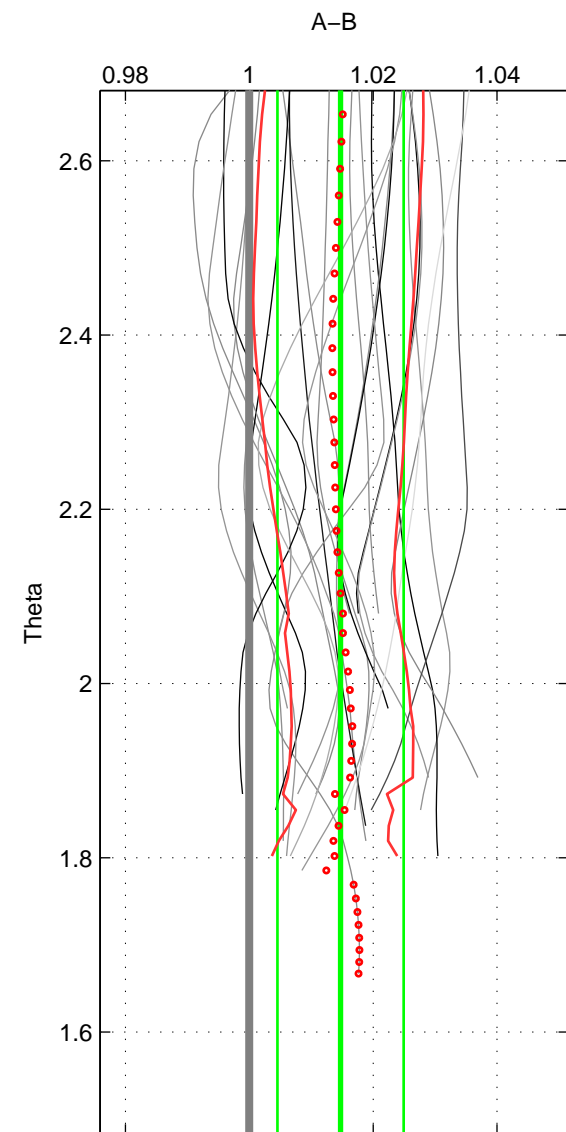

Cruise A (red). Date: Oct 1998 Cruisename: 686-49UP19980916

Cruise B (blue). Date: Jul 2001 Cruisename: 694-49UP20010619

*** "Favourite" values are means of spaces 1 2.

	Offset	O.StDev	Ratio	R.Stdev	Rating
SIGMA:	0.043	0.030	1.015	0.010	4
THETA:	0.044	0.030	1.015	0.010	4
DEPTH:	0.036	0.036	1.012	0.012	3
FAV.:	0.043	0.030	1.015	0.010	4

Profiles of A: 10
 Profiles of B: 10
 Diff profs : 23
 WMoffset (A-B): 0.043184
 WMoffset stdev: 0.029936
 WMratio (A/B): 1.0146
 WMratio stdev: 0.010187

Quality (1-5): 4

Profiles of A: 10
 Profiles of B: 10
 Diff profs : 23
 WMoffset (A-B): 0.043679
 WMoffset stdev: 0.029901
 WMratio (A/B): 1.0147
 WMratio stdev: 0.010186

Quality (1-5): 4

Profiles of A: 10
 Profiles of B: 10
 Diff profs : 23
 WMoffset (A-B): 0.036354
 WMoffset stdev: 0.035501
 WMratio (A/B): 1.0123
 WMratio stdev: 0.012025

Quality (1-5): 3