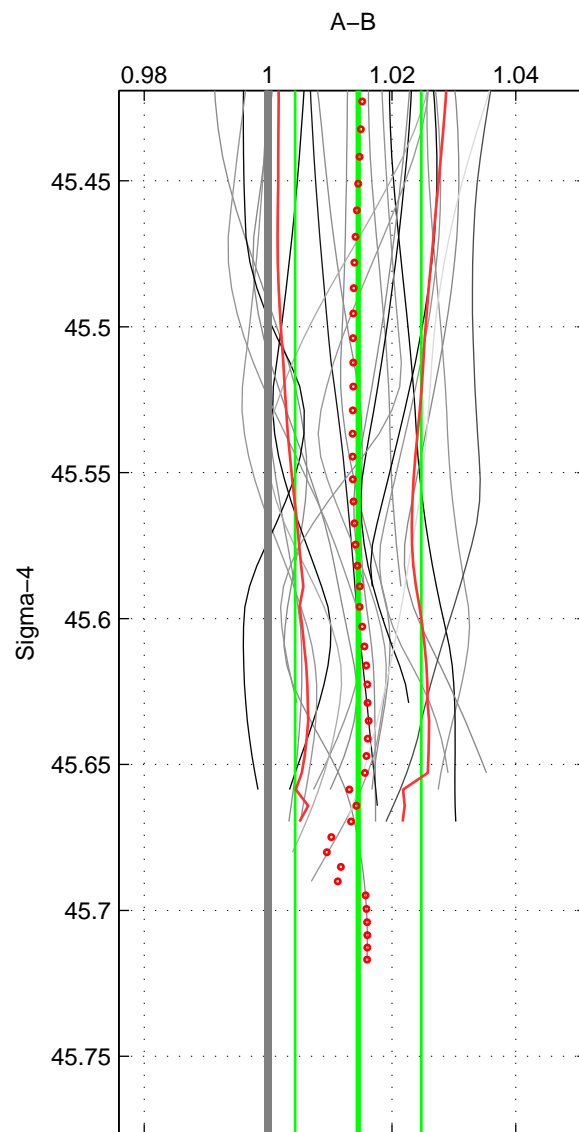

Cruise A (red). Date: Oct 1998 Cruisename: 686-49UP19980916

Cruise B (blue). Date: Jul 2001 Cruisename: 694-49UP20010619

*** "Favourite" values are means of spaces 1 2.

	Offset	O.StDev	Ratio	R.Stdev	Rating
SIGMA:	0.043	0.030	1.015	0.010	4
THETA:	0.044	0.030	1.015	0.010	4
DEPTH:	0.036	0.036	1.012	0.012	3
FAV.:	0.043	0.030	1.015	0.010	4

Profiles of A: 10
 Profiles of B: 10
 Diff profs : 23
 WMoffset (A-B): 0.043184
 WMoffset stdev: 0.029936
 WMratio (A/B): 1.0146
 WMratio stdev: 0.010187

Quality (1-5): 4

Profiles of A: 10
 Profiles of B: 10
 Diff profs : 23
 WMoffset (A-B): 0.043679
 WMoffset stdev: 0.029901
 WMratio (A/B): 1.0147
 WMratio stdev: 0.010186

Quality (1-5): 4

Profiles of A: 10
 Profiles of B: 10
 Diff profs : 23
 WMoffset (A-B): 0.036354
 WMoffset stdev: 0.035501
 WMratio (A/B): 1.0123
 WMratio stdev: 0.012025

Quality (1-5): 3