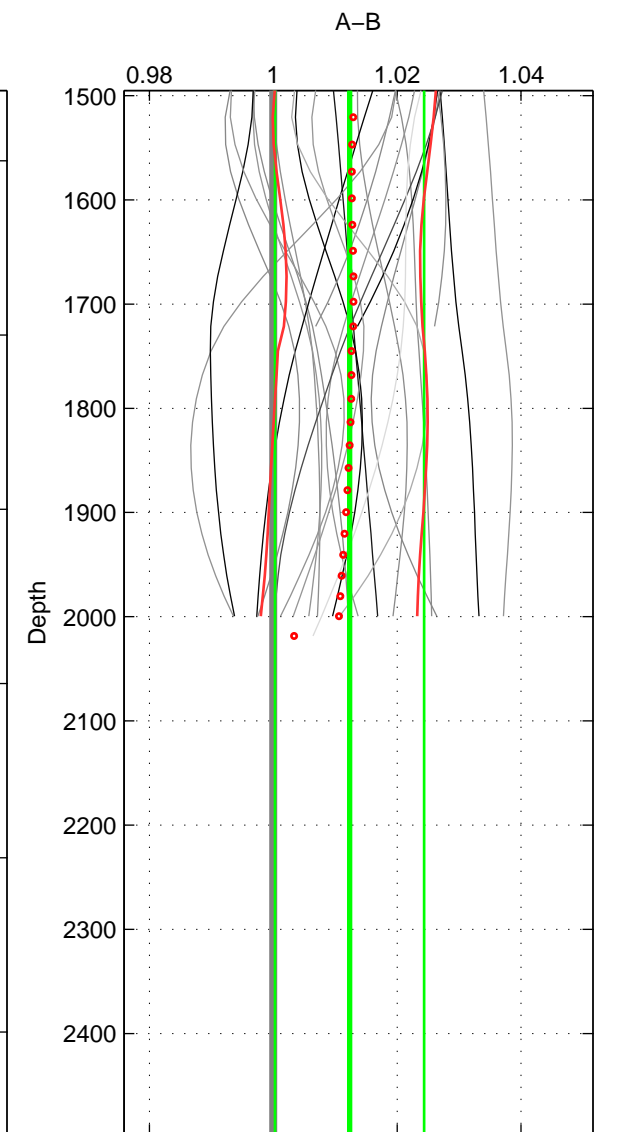

Cruise A (red). Date: Oct 1998 Cruisename: 686-49UP19980916

Cruise B (blue). Date: Jul 2001 Cruisename: 694-49UP20010619

*** "Favourite" values are means of spaces 1 2.

	Offset	O.StDev	Ratio	R.Stdev	Rating
SIGMA:	0.043	0.030	1.015	0.010	4
THETA:	0.044	0.030	1.015	0.010	4
DEPTH:	0.036	0.036	1.012	0.012	3
FAV.:	0.043	0.030	1.015	0.010	4

Profiles of A: 10
 Profiles of B: 10
 Diff profs : 23
 WMoffset (A-B): 0.043184
 WMoffset stdev: 0.029936
 WMratio (A/B): 1.0146
 WMratio stdev: 0.010187

Quality (1-5): 4

Profiles of A: 10
 Profiles of B: 10
 Diff profs : 23
 WMoffset (A-B): 0.043679
 WMoffset stdev: 0.029901
 WMratio (A/B): 1.0147
 WMratio stdev: 0.010186

Quality (1-5): 4

Profiles of A: 10
 Profiles of B: 10
 Diff profs : 23
 WMoffset (A-B): 0.036354
 WMoffset stdev: 0.035501
 WMratio (A/B): 1.0123
 WMratio stdev: 0.012025

Quality (1-5): 3