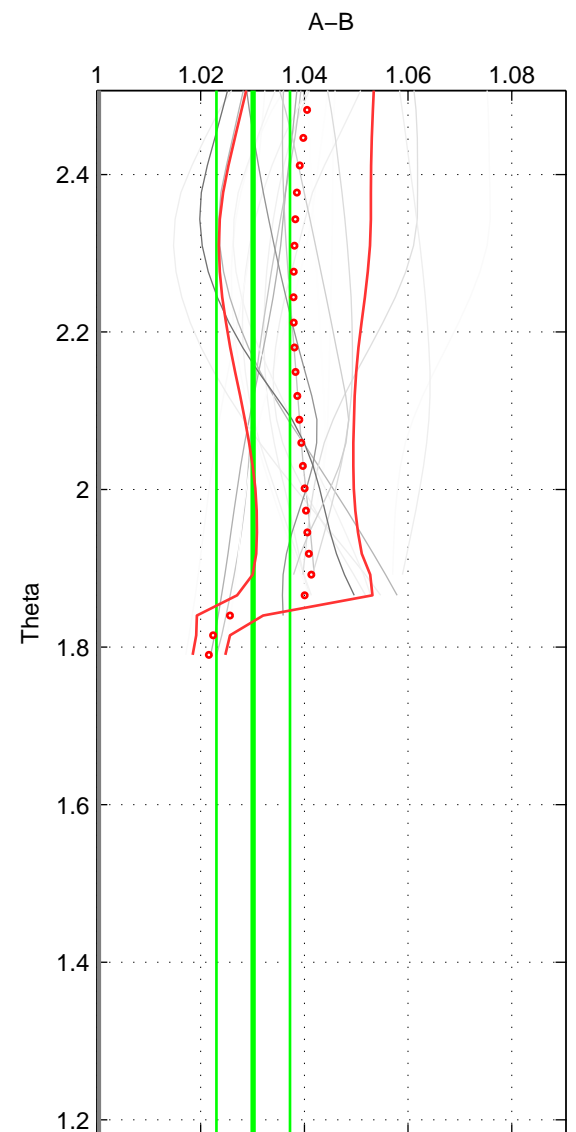

Cruise A (red). Date: Nov 1995 Cruisename: 625-49RY19951115
 Cruise B (blue). Date: May 2001 Cruisename: 655-49UF20010509

*** "Favourite" values are those of space 1.

	Offset	O.StDev	Ratio	R.Stdev	Rating
SIGMA:	0.084	0.018	1.031	0.007	5
THETA:	0.081	0.019	1.030	0.007	4
DEPTH:	0.097	0.009	1.036	0.003	3
FAV.:	0.084	0.018	1.031	0.007	5

Profiles of A: 13
 Profiles of B: 7
 Diff profs: 21
 WMoffset (A-B): 0.083883
 WMoffset stdev: 0.018209
 WMratio (A/B): 1.0312
 WMratio stdev: 0.0068862

Quality (1-5): 5

Profiles of A: 13
 Profiles of B: 7
 Diff profs: 21
 WMoffset (A-B): 0.080969
 WMoffset stdev: 0.018712
 WMratio (A/B): 1.0301
 WMratio stdev: 0.007097

Quality (1-5): 4

Profiles of A: 13
 Profiles of B: 7
 Diff profs: 21
 WMoffset (A-B): 0.097383
 WMoffset stdev: 0.0091998
 WMratio (A/B): 1.0362
 WMratio stdev: 0.00327

Quality (1-5): 3

Please note that statistics are bad.