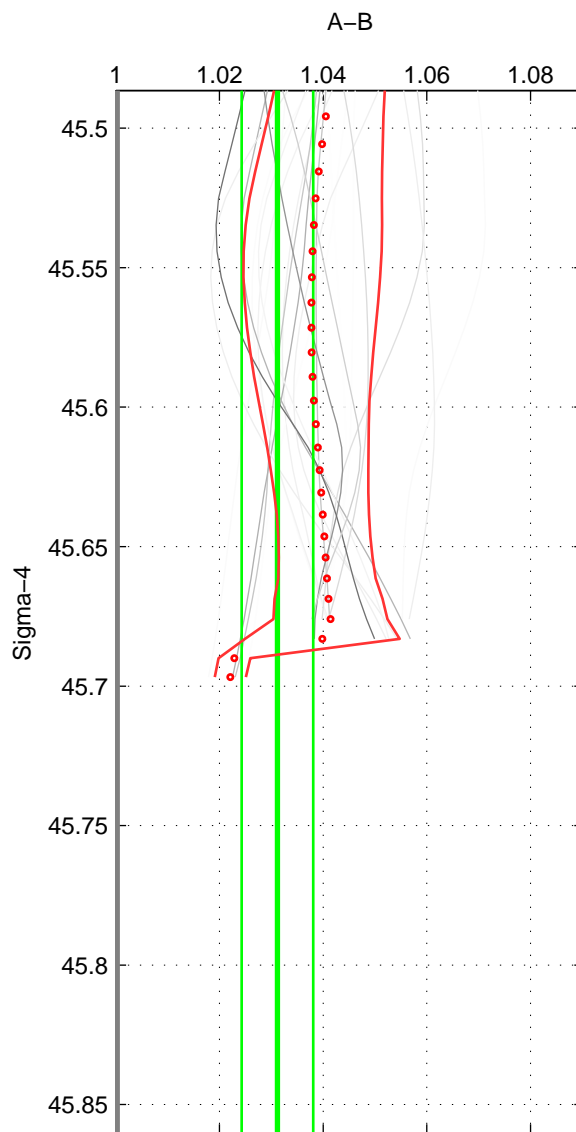

Cruise A (red). Date: Nov 1995 Cruisename: 625-49RY19951115
 Cruise B (blue). Date: May 2001 Cruisename: 655-49UF20010509

*** "Favourite" values are those of space 1.

	Offset	O.StDev	Ratio	R.Stdev	Rating
SIGMA:	0.084	0.018	1.031	0.007	5
THETA:	0.081	0.019	1.030	0.007	4
DEPTH:	0.097	0.009	1.036	0.003	3
FAV.:	0.084	0.018	1.031	0.007	5

Profiles of A: 13
 Profiles of B: 7
 Diff profs: 21
 WMoffset (A-B): 0.083883
 WMoffset stdev: 0.018209
 WMratio (A/B): 1.0312
 WMratio stdev: 0.0068862

Quality (1-5): 5

Profiles of A: 13
 Profiles of B: 7
 Diff profs: 21
 WMoffset (A-B): 0.080969
 WMoffset stdev: 0.018712
 WMratio (A/B): 1.0301
 WMratio stdev: 0.007097

Quality (1-5): 4

Profiles of A: 13
 Profiles of B: 7
 Diff profs: 21
 WMoffset (A-B): 0.097383
 WMoffset stdev: 0.0091998
 WMratio (A/B): 1.0362
 WMratio stdev: 0.00327

Quality (1-5): 3

Please note that statistics are bad.