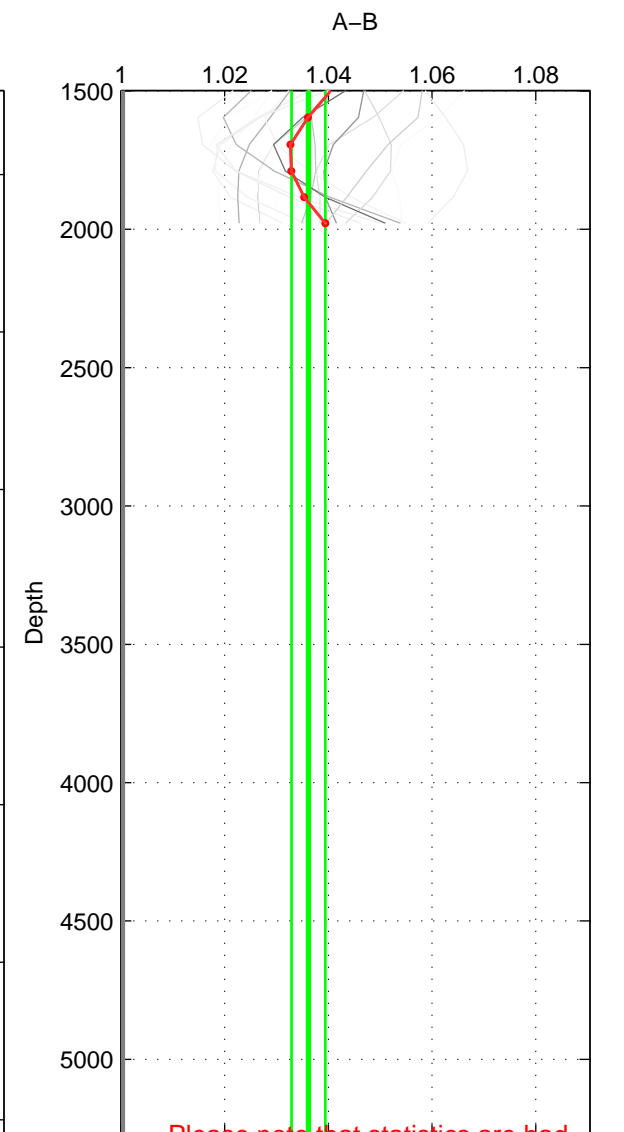

Cruise A (red). Date: Nov 1995 Cruisename: 625-49RY19951115
 Cruise B (blue). Date: May 2001 Cruisename: 655-49UF20010509

*** "Favourite" values are those of space 1.

	Offset	O.StDev	Ratio	R.Stdev	Rating
SIGMA:	0.084	0.018	1.031	0.007	5
THETA:	0.081	0.019	1.030	0.007	4
DEPTH:	0.097	0.009	1.036	0.003	3
FAV.:	0.084	0.018	1.031	0.007	5

Profiles of A: 13
 Profiles of B: 7
 Diff profs: 21
 WMoffset (A-B): 0.083883
 WMoffset stdev: 0.018209
 WMratio (A/B): 1.0312
 WMratio stdev: 0.0068862

Quality (1-5): 5

Profiles of A: 13
 Profiles of B: 7
 Diff profs: 21
 WMoffset (A-B): 0.080969
 WMoffset stdev: 0.018712
 WMratio (A/B): 1.0301
 WMratio stdev: 0.007097

Quality (1-5): 4

Profiles of A: 13
 Profiles of B: 7
 Diff profs: 21
 WMoffset (A-B): 0.097383
 WMoffset stdev: 0.0091998
 WMratio (A/B): 1.0362
 WMratio stdev: 0.00327

Quality (1-5): 3

Please note that statistics are bad.