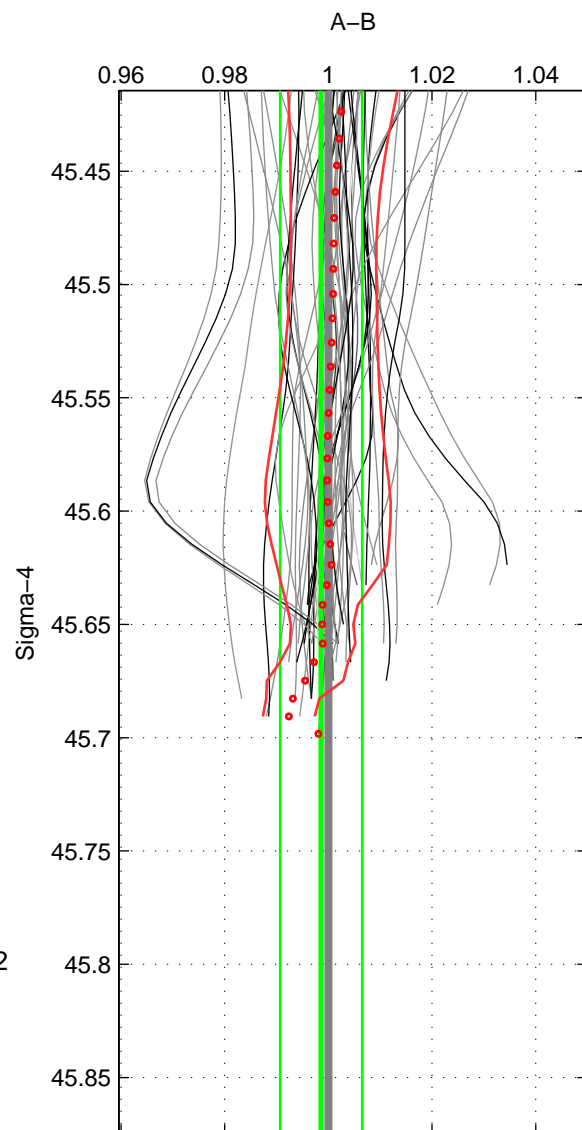

Cruise A (red). Date: Apr 2008 Cruisename: 677-49UF20080422

Cruise B (blue). Date: Feb 2008 Cruisename: 717-49UP20080122

*** "Favourite" values are means of spaces 1 2.

	Offset	O.StDev	Ratio	R.Stdev	Rating
SIGMA:	-0.004	0.022	0.999	0.008	5
THETA:	-0.006	0.019	0.998	0.007	5
DEPTH:	-0.004	0.009	0.999	0.003	3
FAV. :	-0.005	0.020	0.998	0.007	5

Profiles of A: 32
 Profiles of B: 17
 Diff profs : 51
 WMoffset (A-B): -0.0040057
 WMoffset stdev: 0.021726
 WMratio (A/B): 0.9986
 WMratio stdev: 0.0079179

Quality (1-5): 5

Profiles of A: 32
 Profiles of B: 17
 Diff profs : 51
 WMoffset (A-B): -0.0057484
 WMoffset stdev: 0.018676
 WMratio (A/B): 0.99795
 WMratio stdev: 0.0068331

Quality (1-5): 5

Please note that statistics are bad.

Profiles of A: 32
 Profiles of B: 17
 Diff profs : 51
 WMoffset (A-B): -0.0040674
 WMoffset stdev: 0.0087814
 WMratio (A/B): 0.9986
 WMratio stdev: 0.0032197