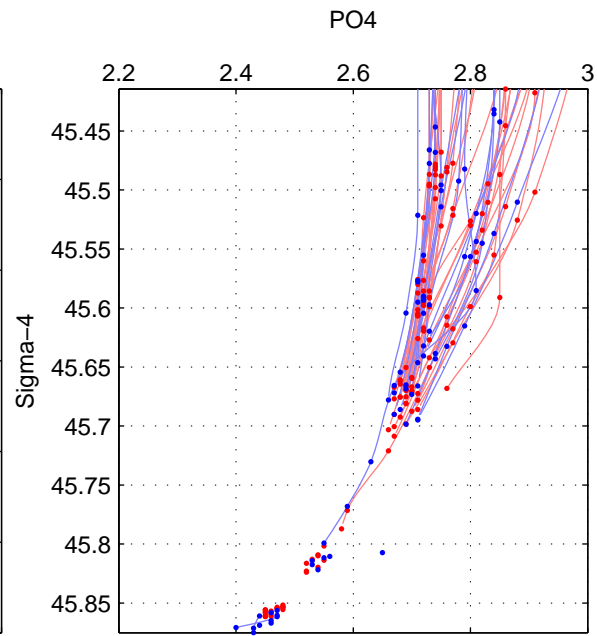

Cruise A (red). Date: Apr 2008 Cruisename: 677-49UF20080422

Cruise B (blue). Date: Feb 2008 Cruisename: 717-49UP20080122

*** "Favourite" values are means of spaces 1 2.

	Offset	O.StDev	Ratio	R.Stdev	Rating
SIGMA:	-0.004	0.022	0.999	0.008	5
THETA:	-0.006	0.019	0.998	0.007	5
DEPTH:	-0.004	0.009	0.999	0.003	3
FAV. :	-0.005	0.020	0.998	0.007	5

Profiles of A: 32
 Profiles of B: 17
 Diff profs : 51
 WMoffset (A-B): -0.0040057
 WMoffset stdev: 0.021726
 WMratio (A/B): 0.9986
 WMratio stdev: 0.0079179

Quality (1-5): 5

Profiles of A: 32
 Profiles of B: 17
 Diff profs : 51
 WMoffset (A-B): -0.0057484
 WMoffset stdev: 0.018676
 WMratio (A/B): 0.99795
 WMratio stdev: 0.0068331

Quality (1-5): 5

Please note that statistics are bad.

Profiles of A: 32
 Profiles of B: 17
 Diff profs : 51
 WMoffset (A-B): -0.0040674
 WMoffset stdev: 0.0087814
 WMratio (A/B): 0.9986
 WMratio stdev: 0.0032197