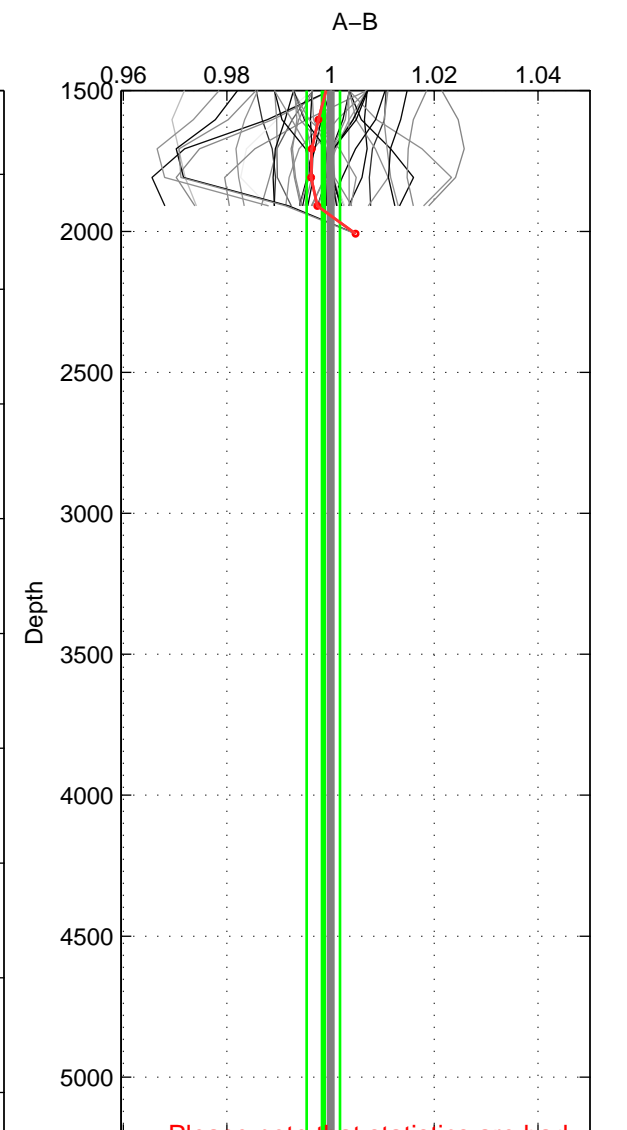

Cruise A (red). Date: Apr 2008 Cruisename: 677-49UF20080422

Cruise B (blue). Date: Feb 2008 Cruisename: 717-49UP20080122

*** "Favourite" values are means of spaces 1 2.

	Offset	O.StDev	Ratio	R.Stdev	Rating
SIGMA:	-0.004	0.022	0.999	0.008	5
THETA:	-0.006	0.019	0.998	0.007	5
DEPTH:	-0.004	0.009	0.999	0.003	3
FAV. :	-0.005	0.020	0.998	0.007	5

Profiles of A: 32
 Profiles of B: 17
 Diff profs : 51
 WMoffset (A-B): -0.0040057
 WMoffset stdev: 0.021726
 WMratio (A/B): 0.9986
 WMratio stdev: 0.0079179

Quality (1-5): 5

Profiles of A: 32
 Profiles of B: 17
 Diff profs : 51
 WMoffset (A-B): -0.0057484
 WMoffset stdev: 0.018676
 WMratio (A/B): 0.99795
 WMratio stdev: 0.0068331

Quality (1-5): 5

Please note that statistics are bad.

Profiles of A: 32
 Profiles of B: 17
 Diff profs : 51
 WMoffset (A-B): -0.0040674
 WMoffset stdev: 0.0087814
 WMratio (A/B): 0.9986
 WMratio stdev: 0.0032197