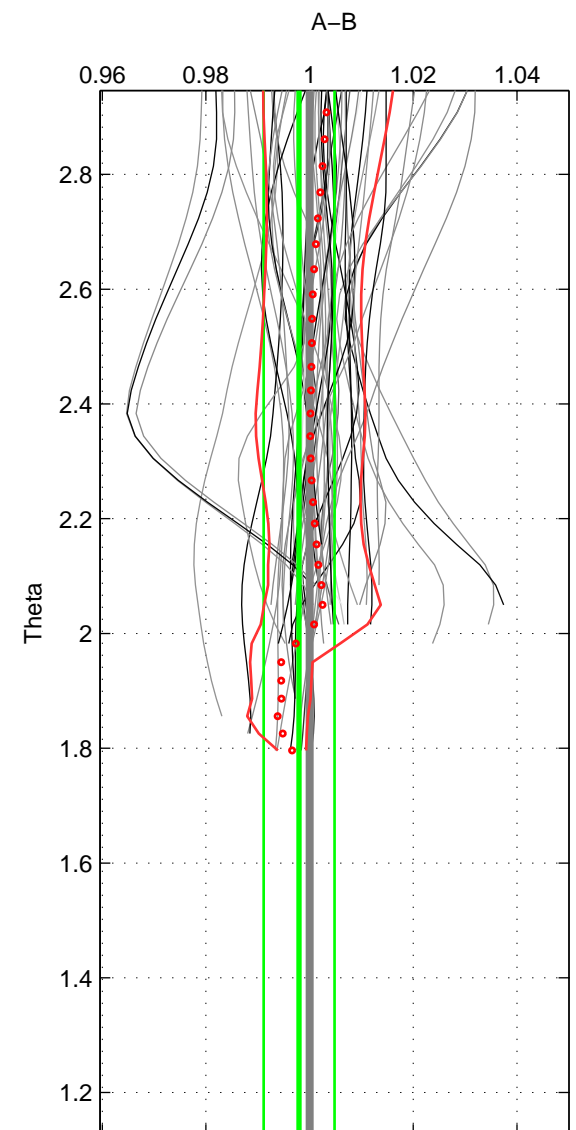

Cruise A (red). Date: Apr 2008 Cruisename: 677-49UF20080422

Cruise B (blue). Date: Feb 2008 Cruisename: 717-49UP20080122

*** "Favourite" values are means of spaces 1 2.

	Offset	O.StDev	Ratio	R.Stdev	Rating
SIGMA:	-0.004	0.022	0.999	0.008	5
THETA:	-0.006	0.019	0.998	0.007	5
DEPTH:	-0.004	0.009	0.999	0.003	3
FAV. :	-0.005	0.020	0.998	0.007	5

Profiles of A: 32
 Profiles of B: 17
 Diff profs : 51
 WMoffset (A-B): -0.0040057
 WMoffset stdev: 0.021726
 WMratio (A/B): 0.9986
 WMratio stdev: 0.0079179

Quality (1-5): 5

Profiles of A: 32
 Profiles of B: 17
 Diff profs : 51
 WMoffset (A-B): -0.0057484
 WMoffset stdev: 0.018676
 WMratio (A/B): 0.99795
 WMratio stdev: 0.0068331

Quality (1-5): 5

Please note that statistics are bad.

Profiles of A: 32
 Profiles of B: 17
 Diff profs : 51
 WMoffset (A-B): -0.0040674
 WMoffset stdev: 0.0087814
 WMratio (A/B): 0.9986
 WMratio stdev: 0.0032197