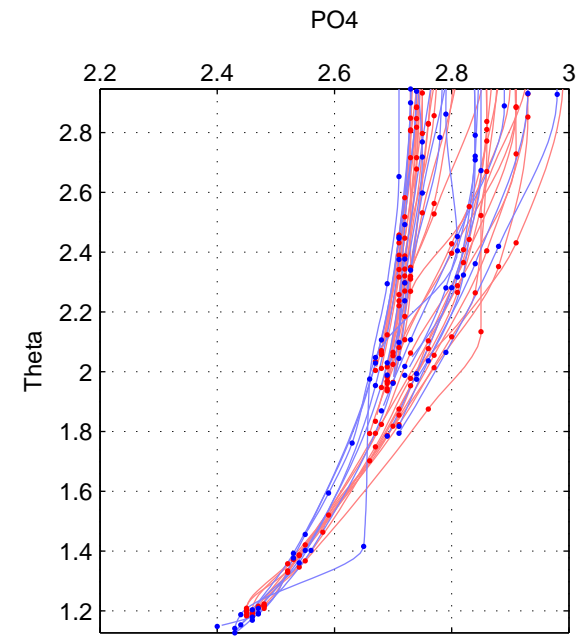

Cruise A (red). Date: Apr 2008 Cruisename: 677-49UF20080422

Cruise B (blue). Date: Feb 2008 Cruisename: 717-49UP20080122

*** "Favourite" values are means of spaces 1 2.

	Offset	O.StDev	Ratio	R.Stdev	Rating
SIGMA:	-0.004	0.022	0.999	0.008	5
THETA:	-0.006	0.019	0.998	0.007	5
DEPTH:	-0.004	0.009	0.999	0.003	3
FAV. :	-0.005	0.020	0.998	0.007	5

Profiles of A: 32
 Profiles of B: 17
 Diff profs : 51
 WMoffset (A-B): -0.0040057
 WMoffset stdev: 0.021726
 WMratio (A/B): 0.9986
 WMratio stdev: 0.0079179

Quality (1-5): 5

Profiles of A: 32
 Profiles of B: 17
 Diff profs : 51
 WMoffset (A-B): -0.0057484
 WMoffset stdev: 0.018676
 WMratio (A/B): 0.99795
 WMratio stdev: 0.0068331

Quality (1-5): 5

Please note that statistics are bad.

Profiles of A: 32
 Profiles of B: 17
 Diff profs : 51
 WMoffset (A-B): -0.0040674
 WMoffset stdev: 0.0087814
 WMratio (A/B): 0.9986
 WMratio stdev: 0.0032197