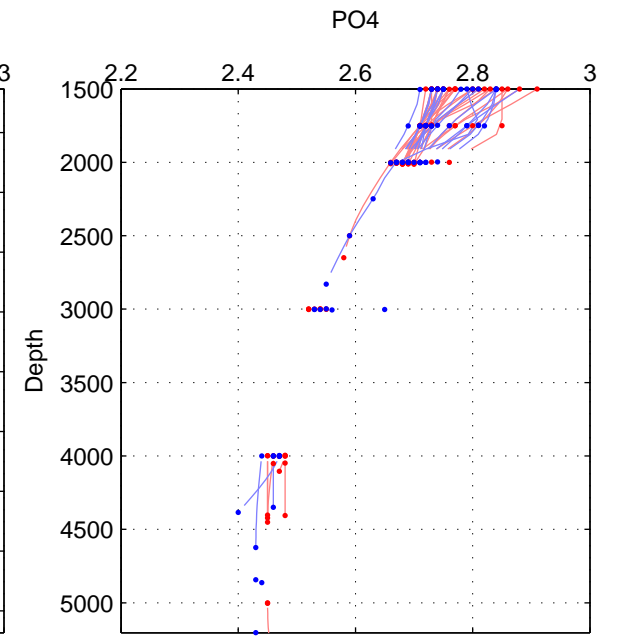

Cruise A (red). Date: Apr 2008 Cruisename: 677-49UF20080422

Cruise B (blue). Date: Feb 2008 Cruisename: 717-49UP20080122

*** "Favourite" values are means of spaces 1 2.

	Offset	O.StDev	Ratio	R.Stdev	Rating
SIGMA:	-0.004	0.022	0.999	0.008	5
THETA:	-0.006	0.019	0.998	0.007	5
DEPTH:	-0.004	0.009	0.999	0.003	3
FAV. :	-0.005	0.020	0.998	0.007	5

Profiles of A: 32
 Profiles of B: 17
 Diff profs : 51
 WMoffset (A-B): -0.0040057
 WMoffset stdev: 0.021726
 WMratio (A/B): 0.9986
 WMratio stdev: 0.0079179

Quality (1-5): 5

Profiles of A: 32
 Profiles of B: 17
 Diff profs : 51
 WMoffset (A-B): -0.0057484
 WMoffset stdev: 0.018676
 WMratio (A/B): 0.99795
 WMratio stdev: 0.0068331

Quality (1-5): 5

Please note that statistics are bad.

Profiles of A: 32
 Profiles of B: 17
 Diff profs : 51
 WMoffset (A-B): -0.0040674
 WMoffset stdev: 0.0087814
 WMratio (A/B): 0.9986
 WMratio stdev: 0.0032197