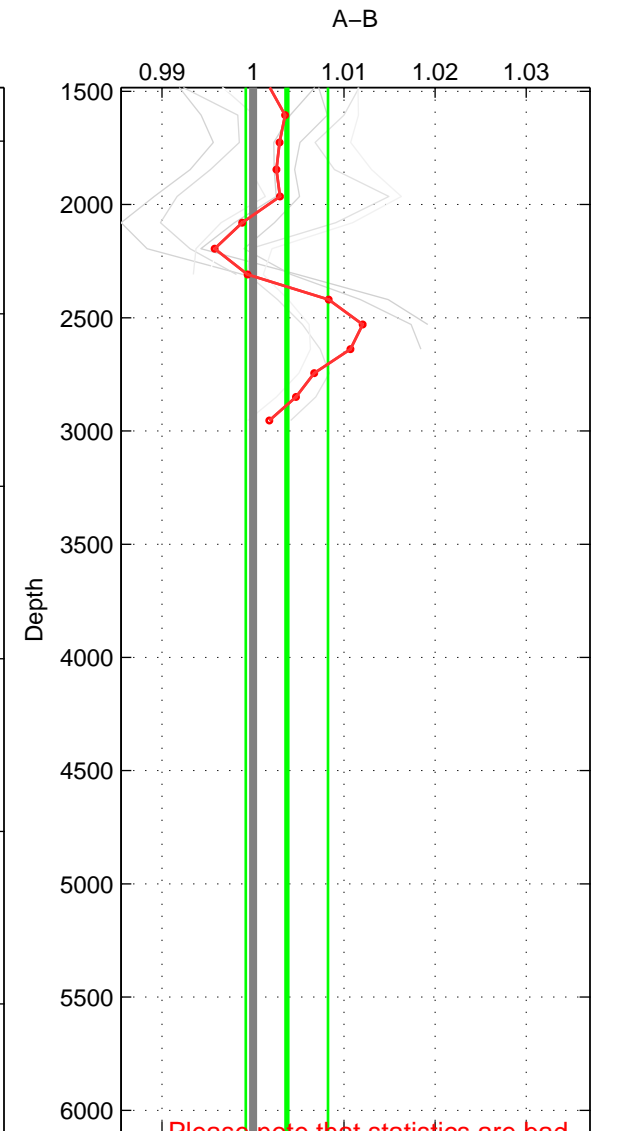

Cruise A (red). Date: Sep 1999 Cruisename: 585-49NZ19990823

Cruise B (blue). Date: Jun 2005 Cruisename: 605-49NZ20050525

\*\*\* "Favourite" values are means of spaces 1 2.

	Offset	O.StDev	Ratio	R.Stdev	Rating
SIGMA:	0.017	0.007	1.006	0.003	3
THETA:	0.015	0.015	1.005	0.005	3
DEPTH:	0.010	0.012	1.004	0.005	2
FAV.:	0.016	0.011	1.006	0.004	3

Profiles of A: 2  
 Profiles of B: 7  
 Diff profs : 8  
 WMoffset (A-B): 0.016529  
 WMoffset stdev: 0.0074378  
 WMratio (A/B): 1.0058  
 WMratio stdev: 0.0026513

Quality (1-5): 3

Profiles of A: 2  
 Profiles of B: 7  
 Diff profs : 8  
 WMoffset (A-B): 0.015079  
 WMoffset stdev: 0.015013  
 WMratio (A/B): 1.0053  
 WMratio stdev: 0.0052486

Quality (1-5): 3

Profiles of A: 2  
 Profiles of B: 7  
 Diff profs : 8  
 WMoffset (A-B): 0.01036  
 WMoffset stdev: 0.012415  
 WMratio (A/B): 1.0037  
 WMratio stdev: 0.0045093

Quality (1-5): 2

Please note that statistics are bad.