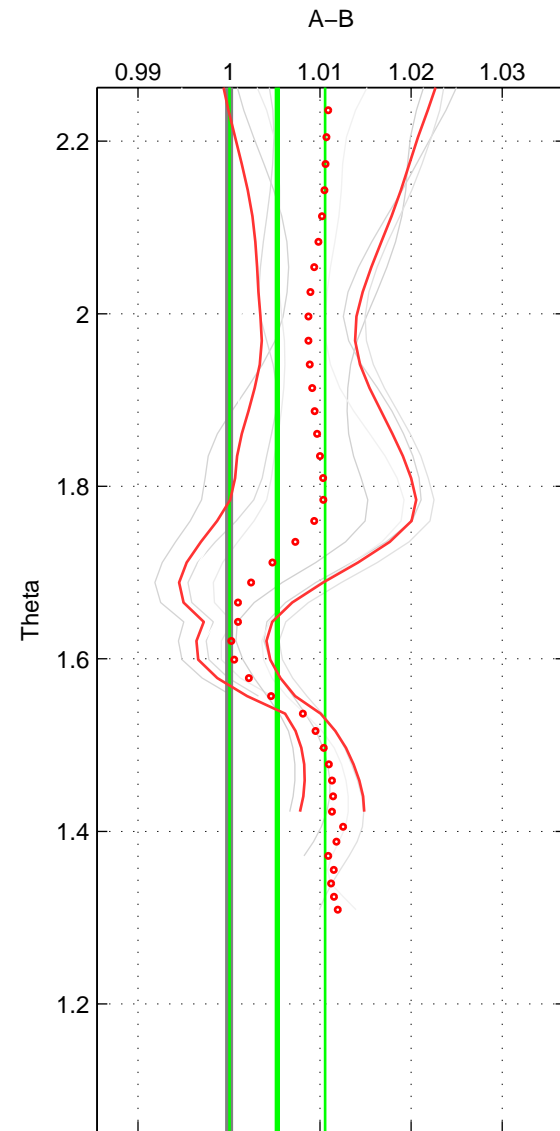

Cruise A (red). Date: Sep 1999 Cruisename: 585-49NZ19990823

Cruise B (blue). Date: Jun 2005 Cruisename: 605-49NZ20050525

\*\*\* "Favourite" values are means of spaces 1 2.

	Offset	O.StDev	Ratio	R.Stdev	Rating
SIGMA:	0.017	0.007	1.006	0.003	3
THETA:	0.015	0.015	1.005	0.005	3
DEPTH:	0.010	0.012	1.004	0.005	2
FAV.:	0.016	0.011	1.006	0.004	3

Profiles of A: 2  
 Profiles of B: 7  
 Diff profs : 8  
 WMoffset (A-B): 0.016529  
 WMoffset stdev: 0.0074378  
 WMratio (A/B): 1.0058  
 WMratio stdev: 0.0026513

Quality (1-5): 3

Profiles of A: 2  
 Profiles of B: 7  
 Diff profs : 8  
 WMoffset (A-B): 0.015079  
 WMoffset stdev: 0.015013  
 WMratio (A/B): 1.0053  
 WMratio stdev: 0.0052486

Quality (1-5): 3

Profiles of A: 2  
 Profiles of B: 7  
 Diff profs : 8  
 WMoffset (A-B): 0.01036  
 WMoffset stdev: 0.012415  
 WMratio (A/B): 1.0037  
 WMratio stdev: 0.0045093

Quality (1-5): 2

Please note that statistics are bad.