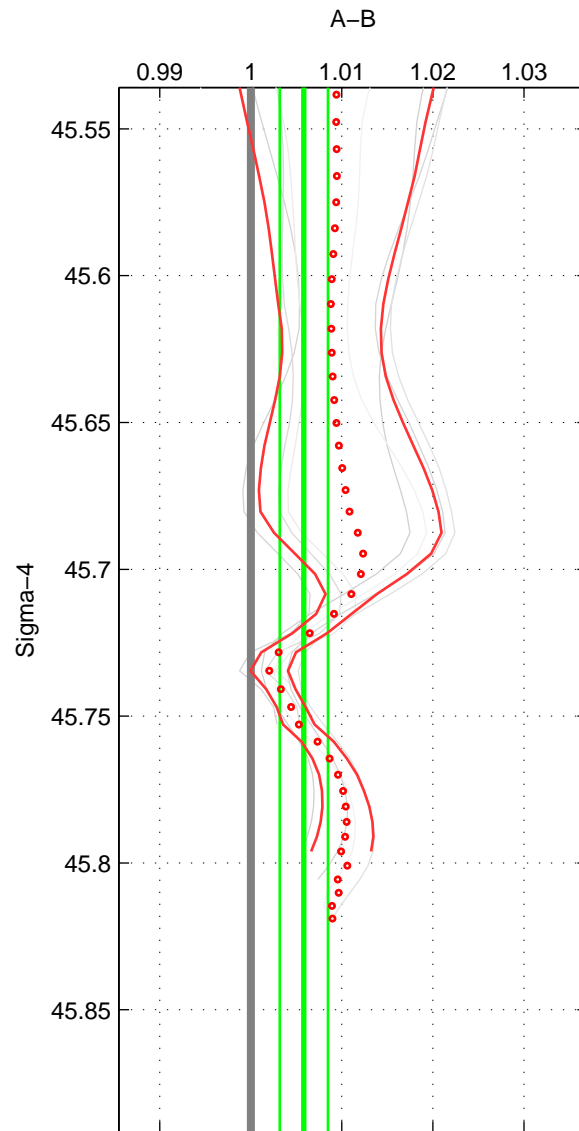

Cruise A (red). Date: Sep 1999 Cruisename: 585-49NZ19990823

Cruise B (blue). Date: Jun 2005 Cruisename: 605-49NZ20050525

\*\*\* "Favourite" values are means of spaces 1 2.

	Offset	O.StDev	Ratio	R.Stdev	Rating
SIGMA:	0.017	0.007	1.006	0.003	3
THETA:	0.015	0.015	1.005	0.005	3
DEPTH:	0.010	0.012	1.004	0.005	2
FAV.:	0.016	0.011	1.006	0.004	3

Profiles of A: 2  
 Profiles of B: 7  
 Diff profs : 8  
 WMoffset (A-B): 0.016529  
 WMoffset stdev: 0.0074378  
 WMratio (A/B): 1.0058  
 WMratio stdev: 0.0026513

Quality (1-5): 3

Profiles of A: 2  
 Profiles of B: 7  
 Diff profs : 8  
 WMoffset (A-B): 0.015079  
 WMoffset stdev: 0.015013  
 WMratio (A/B): 1.0053  
 WMratio stdev: 0.0052486

Quality (1-5): 3

Profiles of A: 2  
 Profiles of B: 7  
 Diff profs : 8  
 WMoffset (A-B): 0.01036  
 WMoffset stdev: 0.012415  
 WMratio (A/B): 1.0037  
 WMratio stdev: 0.0045093

Quality (1-5): 2

Please note that statistics are bad.