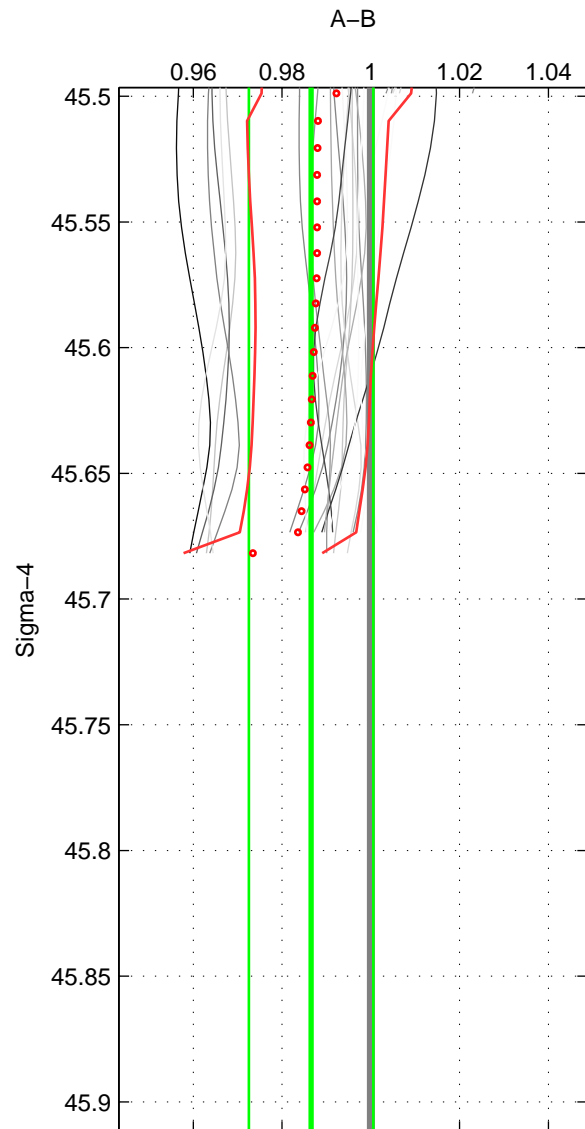

Cruise A (red). Date: Dec 2005 Cruisename: 607-49NZ20051031

Cruise B (blue). Date: Feb 2003 Cruisename: 660-49UF20030225

\*\*\* "Favourite" values are means of spaces 1 2.

	Offset	O.StDev	Ratio	R.Stdev	Rating
SIGMA:	-0.040	0.042	0.987	0.014	4
THETA:	-0.019	0.003	0.993	0.001	4
DEPTH:	-0.049	0.009	0.983	0.003	3
FAV.:	-0.029	0.022	0.990	0.008	4

Profiles of A: 11  
 Profiles of B: 6  
 Diff profs : 25  
 WMoffset (A-B): -0.039622  
 WMoffset stdev: 0.041814  
 WMratio (A/B): 0.98655  
 WMratio stdev: 0.014031

Quality (1-5): 4

Profiles of A: 11  
 Profiles of B: 6  
 Diff profs : 25  
 WMoffset (A-B): -0.019134  
 WMoffset stdev: 0.0027525  
 WMratio (A/B): 0.99268  
 WMratio stdev: 0.0010591

Quality (1-5): 4

Profiles of A: 11  
 Profiles of B: 6  
 Diff profs : 25  
 WMoffset (A-B): -0.048535  
 WMoffset stdev: 0.0094663  
 WMratio (A/B): 0.9834  
 WMratio stdev: 0.0034748

Quality (1-5): 3

Please note that statistics are bad.