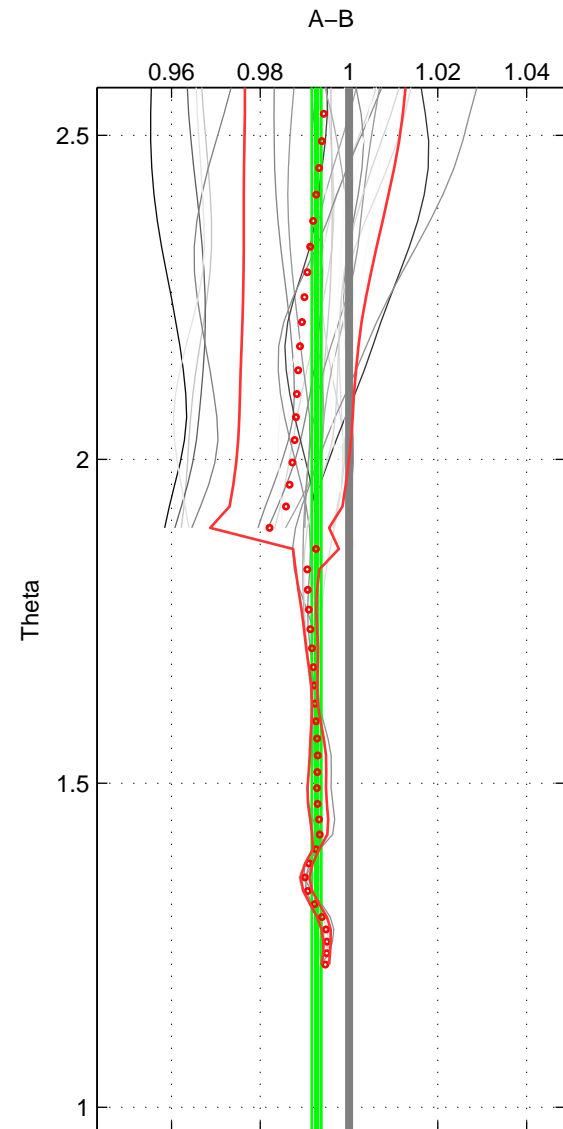

Cruise A (red). Date: Dec 2005 Cruisename: 607-49NZ20051031

Cruise B (blue). Date: Feb 2003 Cruisename: 660-49UF20030225

\*\*\* "Favourite" values are means of spaces 1 2.

	Offset	O.StDev	Ratio	R.Stdev	Rating
SIGMA:	-0.040	0.042	0.987	0.014	4
THETA:	-0.019	0.003	0.993	0.001	4
DEPTH:	-0.049	0.009	0.983	0.003	3
FAV.:	-0.029	0.022	0.990	0.008	4

Profiles of A: 11  
 Profiles of B: 6  
 Diff profs : 25  
 WMoffset (A-B): -0.039622  
 WMoffset stdev: 0.041814  
 WMratio (A/B): 0.98655  
 WMratio stdev: 0.014031

Quality (1-5): 4

Profiles of A: 11  
 Profiles of B: 6  
 Diff profs : 25  
 WMoffset (A-B): -0.019134  
 WMoffset stdev: 0.0027525  
 WMratio (A/B): 0.99268  
 WMratio stdev: 0.0010591

Quality (1-5): 4

Profiles of A: 11  
 Profiles of B: 6  
 Diff profs : 25  
 WMoffset (A-B): -0.048535  
 WMoffset stdev: 0.0094663  
 WMratio (A/B): 0.9834  
 WMratio stdev: 0.0034748

Quality (1-5): 3

Please note that statistics are bad.