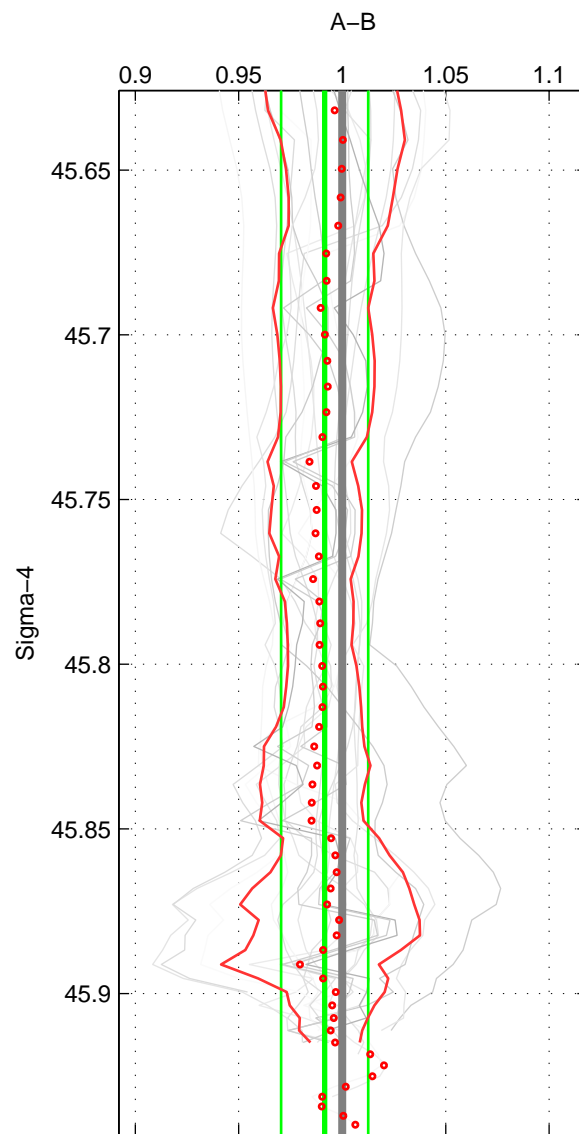

Cruise A (red). Date: Jul 1981 Cruisename: 220-316N19810401

Cruise B (blue). Date: Oct 2003 Cruisename: 233-316N20030922

*** "Favourite" values are means of spaces 1 2 3.

	Offset	O.StDev	Ratio	R.Stdev	Rating
SIGMA:	-0.012	0.029	0.992	0.021	5
THETA:	-0.010	0.028	0.993	0.020	5
DEPTH:	-0.012	0.028	0.992	0.020	5
FAV. :	-0.011	0.028	0.992	0.020	5

Profiles of A: 7
 Profiles of B: 16
 Diff profs : 18
 WMoffset (A-B): -0.012013
 WMoffset stdev: 0.028744
 WMratio (A/B): 0.99154
 WMratio stdev: 0.02104

Quality (1-5): 5

Profiles of A: 7
 Profiles of B: 16
 Diff profs : 18
 WMoffset (A-B): -0.010147
 WMoffset stdev: 0.028191
 WMratio (A/B): 0.99309
 WMratio stdev: 0.020432

Quality (1-5): 5

Profiles of A: 7
 Profiles of B: 16
 Diff profs : 18
 WMoffset (A-B): -0.011738
 WMoffset stdev: 0.028062
 WMratio (A/B): 0.99215
 WMratio stdev: 0.019639

Quality (1-5): 5