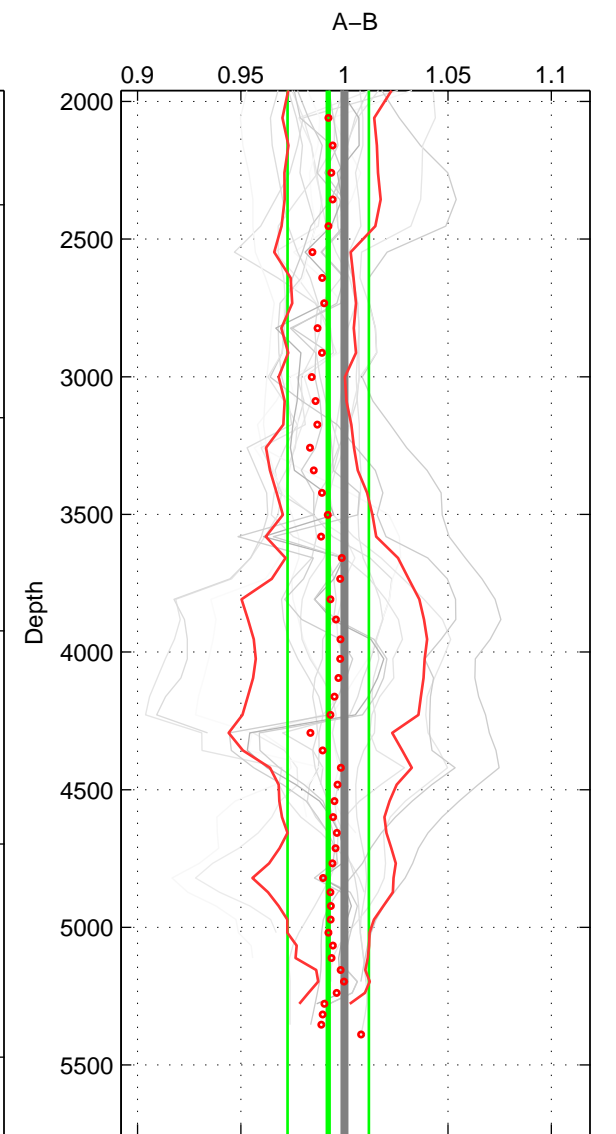

Cruise A (red). Date: Jul 1981 Cruisename: 220-316N19810401

Cruise B (blue). Date: Oct 2003 Cruisename: 233-316N20030922

*** "Favourite" values are means of spaces 1 2 3.

	Offset	O.StDev	Ratio	R.Stdev	Rating
SIGMA:	-0.012	0.029	0.992	0.021	5
THETA:	-0.010	0.028	0.993	0.020	5
DEPTH:	-0.012	0.028	0.992	0.020	5
FAV. :	-0.011	0.028	0.992	0.020	5

Profiles of A: 7
 Profiles of B: 16
 Diff profs : 18
 WMoffset (A-B): -0.012013
 WMoffset stdev: 0.028744
 WMratio (A/B): 0.99154
 WMratio stdev: 0.02104

Quality (1-5): 5

Profiles of A: 7
 Profiles of B: 16
 Diff profs : 18
 WMoffset (A-B): -0.010147
 WMoffset stdev: 0.028191
 WMratio (A/B): 0.99309
 WMratio stdev: 0.020432

Quality (1-5): 5

Profiles of A: 7
 Profiles of B: 16
 Diff profs : 18
 WMoffset (A-B): -0.011738
 WMoffset stdev: 0.028062
 WMratio (A/B): 0.99215
 WMratio stdev: 0.019639

Quality (1-5): 5