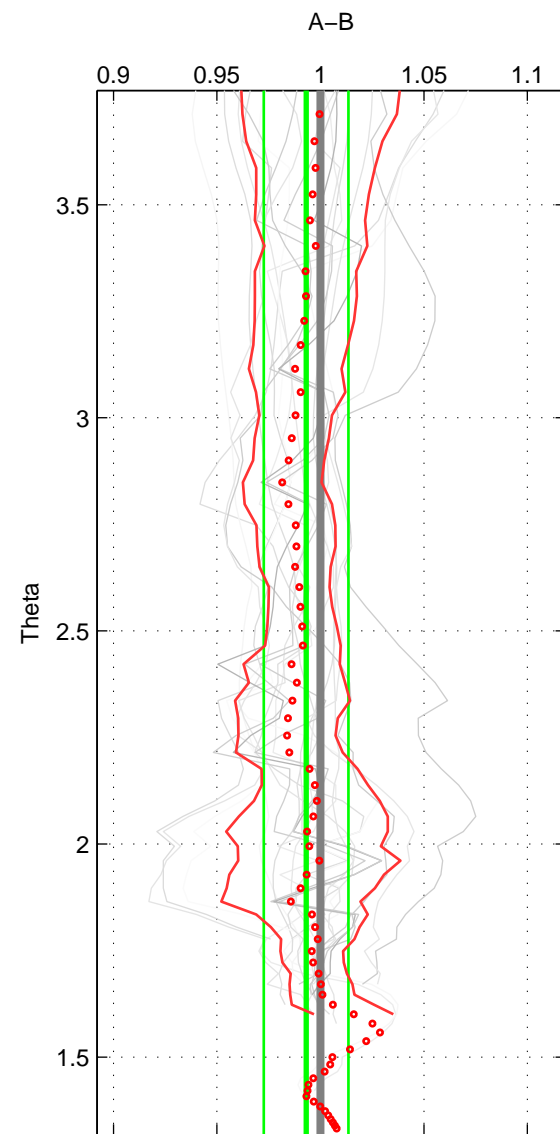

Cruise A (red). Date: Jul 1981 Cruisename: 220-316N19810401

Cruise B (blue). Date: Oct 2003 Cruisename: 233-316N20030922

*** "Favourite" values are means of spaces 1 2 3.

	Offset	O.StDev	Ratio	R.Stdev	Rating
SIGMA:	-0.012	0.029	0.992	0.021	5
THETA:	-0.010	0.028	0.993	0.020	5
DEPTH:	-0.012	0.028	0.992	0.020	5
FAV. :	-0.011	0.028	0.992	0.020	5

Profiles of A: 7
 Profiles of B: 16
 Diff profs : 18
 WMoffset (A-B): -0.012013
 WMoffset stdev: 0.028744
 WMratio (A/B): 0.99154
 WMratio stdev: 0.02104

Quality (1-5): 5

Profiles of A: 7
 Profiles of B: 16
 Diff profs : 18
 WMoffset (A-B): -0.010147
 WMoffset stdev: 0.028191
 WMratio (A/B): 0.99309
 WMratio stdev: 0.020432

Quality (1-5): 5

Profiles of A: 7
 Profiles of B: 16
 Diff profs : 18
 WMoffset (A-B): -0.011738
 WMoffset stdev: 0.028062
 WMratio (A/B): 0.99215
 WMratio stdev: 0.019639

Quality (1-5): 5