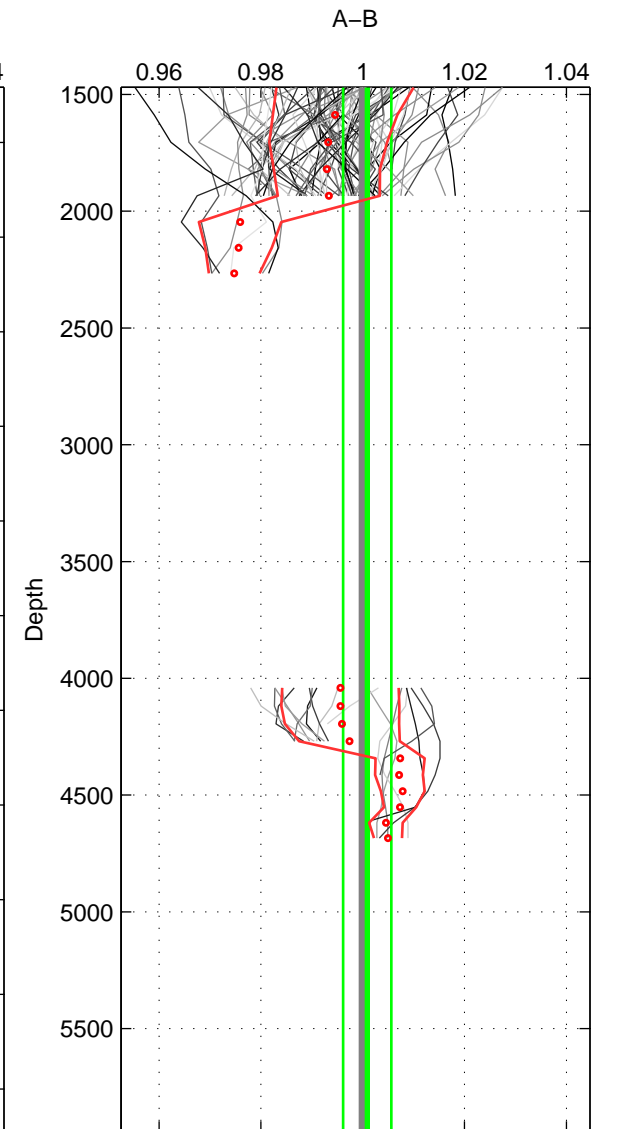

Cruise A (red). Date: Jul 2011 Cruisename: 626-49RY20110515
 Cruise B (blue). Date: Jul 2005 Cruisename: 669-49UF20050615

*** "Favourite" values are means of spaces 1 2.

	Offset	O.StDev	Ratio	R.Stdev	Rating
SIGMA:	-0.009	0.004	0.996	0.002	5
THETA:	-0.003	0.003	0.999	0.001	5
DEPTH:	0.003	0.011	1.001	0.005	4
FAV. :	-0.006	0.004	0.997	0.002	5

Profiles of A: 70
 Profiles of B: 14
 Diff profs : 91
 WMoffset (A-B): -0.0091211
 WMoffset stdev: 0.0044501
 WMratio (A/B): 0.99585
 WMratio stdev: 0.0019539

Quality (1-5): 5

Profiles of A: 70
 Profiles of B: 14
 Diff profs : 91
 WMoffset (A-B): -0.0027288
 WMoffset stdev: 0.0027527
 WMratio (A/B): 0.99879
 WMratio stdev: 0.0012378

Quality (1-5): 5

Profiles of A: 70
 Profiles of B: 14
 Diff profs : 91
 WMoffset (A-B): 0.0033725
 WMoffset stdev: 0.011167
 WMratio (A/B): 1.0009
 WMratio stdev: 0.0047296

Quality (1-5): 4