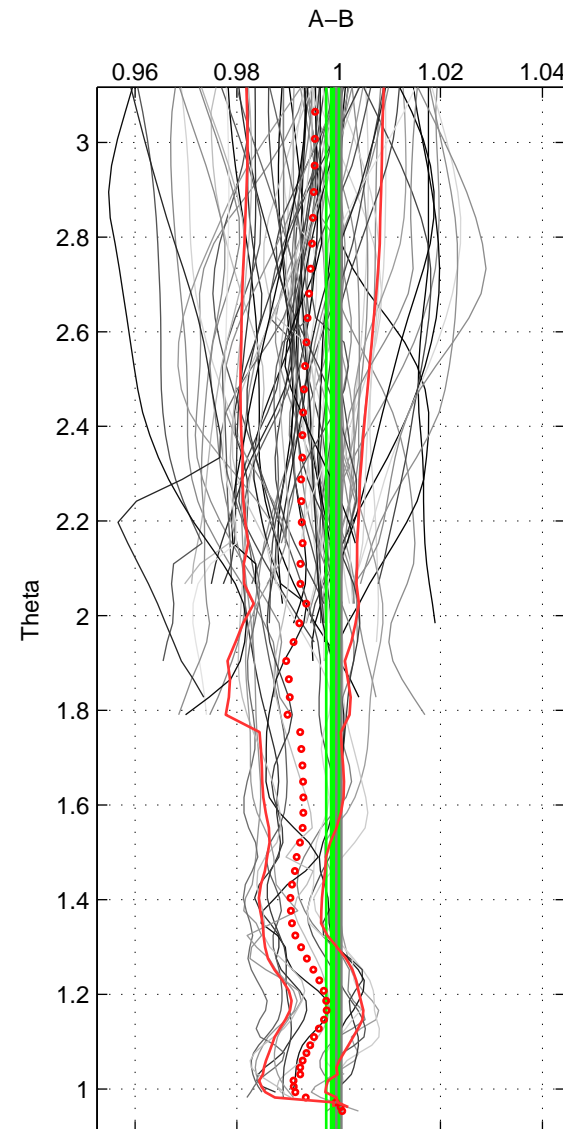

Cruise A (red). Date: Jul 2011 Cruisename: 626-49RY20110515
 Cruise B (blue). Date: Jul 2005 Cruisename: 669-49UF20050615

*** "Favourite" values are means of spaces 1 2.

	Offset	O.StDev	Ratio	R.Stdev	Rating
SIGMA:	-0.009	0.004	0.996	0.002	5
THETA:	-0.003	0.003	0.999	0.001	5
DEPTH:	0.003	0.011	1.001	0.005	4
FAV. :	-0.006	0.004	0.997	0.002	5

Profiles of A: 70
 Profiles of B: 14
 Diff profs : 91
 WMoffset (A-B): -0.0091211
 WMoffset stdev: 0.0044501
 WMratio (A/B): 0.99585
 WMratio stdev: 0.0019539

Quality (1-5): 5

Profiles of A: 70
 Profiles of B: 14
 Diff profs : 91
 WMoffset (A-B): -0.0027288
 WMoffset stdev: 0.0027527
 WMratio (A/B): 0.99879
 WMratio stdev: 0.0012378

Quality (1-5): 5

Profiles of A: 70
 Profiles of B: 14
 Diff profs : 91
 WMoffset (A-B): 0.0033725
 WMoffset stdev: 0.011167
 WMratio (A/B): 1.0009
 WMratio stdev: 0.0047296

Quality (1-5): 4