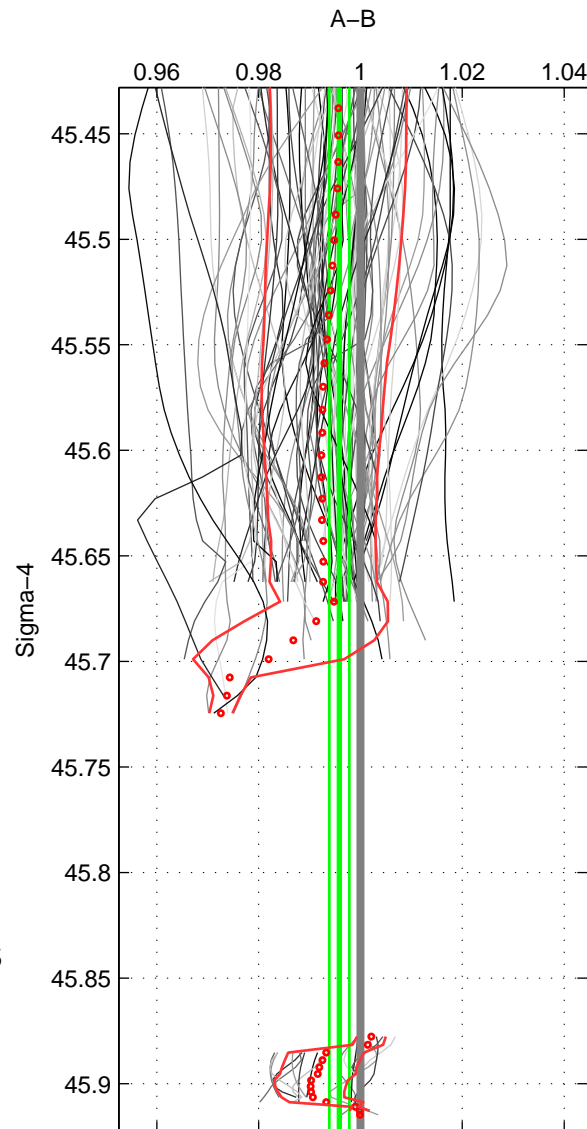

Cruise A (red). Date: Jul 2011 Cruisename: 626-49RY20110515
 Cruise B (blue). Date: Jul 2005 Cruisename: 669-49UF20050615

*** "Favourite" values are means of spaces 1 2.

	Offset	O.StDev	Ratio	R.Stdev	Rating
SIGMA:	-0.009	0.004	0.996	0.002	5
THETA:	-0.003	0.003	0.999	0.001	5
DEPTH:	0.003	0.011	1.001	0.005	4
FAV. :	-0.006	0.004	0.997	0.002	5

Profiles of A: 70
 Profiles of B: 14
 Diff profs : 91
 WMoffset (A-B): -0.0091211
 WMoffset stdev: 0.0044501
 WMratio (A/B): 0.99585
 WMratio stdev: 0.0019539

Quality (1-5): 5

Profiles of A: 70
 Profiles of B: 14
 Diff profs : 91
 WMoffset (A-B): -0.0027288
 WMoffset stdev: 0.0027527
 WMratio (A/B): 0.99879
 WMratio stdev: 0.0012378

Quality (1-5): 5

Profiles of A: 70
 Profiles of B: 14
 Diff profs : 91
 WMoffset (A-B): 0.0033725
 WMoffset stdev: 0.011167
 WMratio (A/B): 1.0009
 WMratio stdev: 0.0047296

Quality (1-5): 4