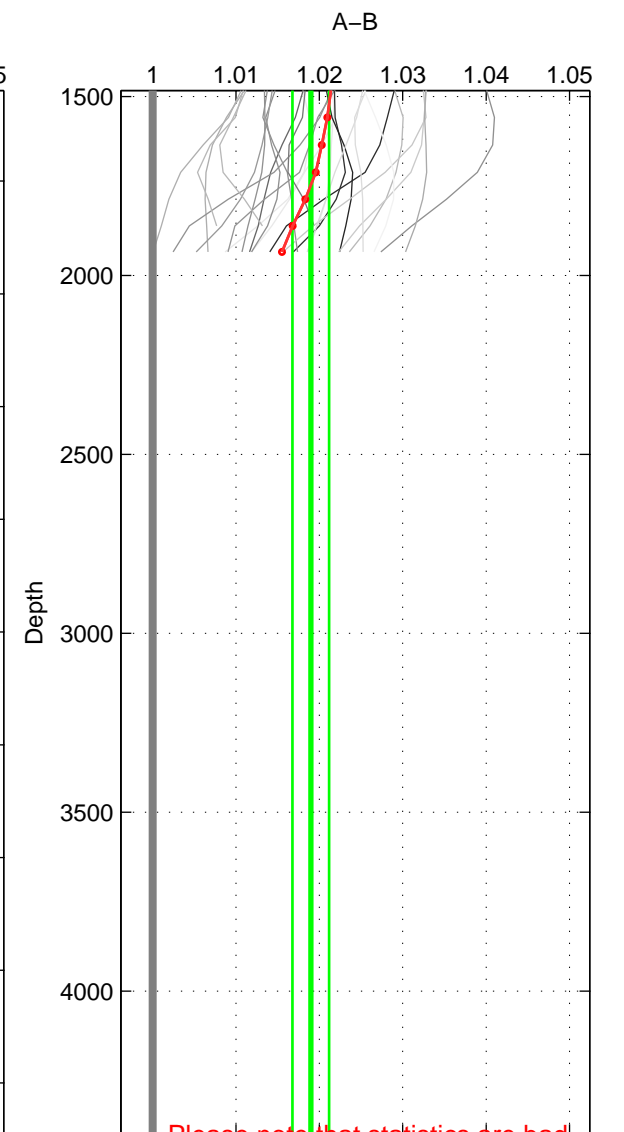

Cruise A (red). Date: Mar 1989 Cruisename: 507-32MW19890206

Cruise B (blue). Date: Apr 2004 Cruisename: 665-49UF20040421

\*\*\* "Favourite" values are means of spaces 1 2.

	Offset	O.StDev	Ratio	R.Stdev	Rating
SIGMA:	0.052	0.020	1.019	0.008	4
THETA:	0.053	0.020	1.020	0.007	4
DEPTH:	0.051	0.006	1.019	0.002	3
FAV.:	0.052	0.020	1.019	0.007	4

Profiles of A: 10  
 Profiles of B: 3  
 Diff profs : 26  
 WMoffset (A-B): 0.051864  
 WMoffset stdev: 0.020349  
 WMratio (A/B): 1.0192  
 WMratio stdev: 0.0075582

Quality (1-5): 4

Profiles of A: 10  
 Profiles of B: 3  
 Diff profs : 26  
 WMoffset (A-B): 0.052953  
 WMoffset stdev: 0.019883  
 WMratio (A/B): 1.0196  
 WMratio stdev: 0.0073889

Quality (1-5): 4

Profiles of A: 10  
 Profiles of B: 3  
 Diff profs : 26  
 WMoffset (A-B): 0.051423  
 WMoffset stdev: 0.0062718  
 WMratio (A/B): 1.019  
 WMratio stdev: 0.0021975

Quality (1-5): 3

Please note that statistics are bad.