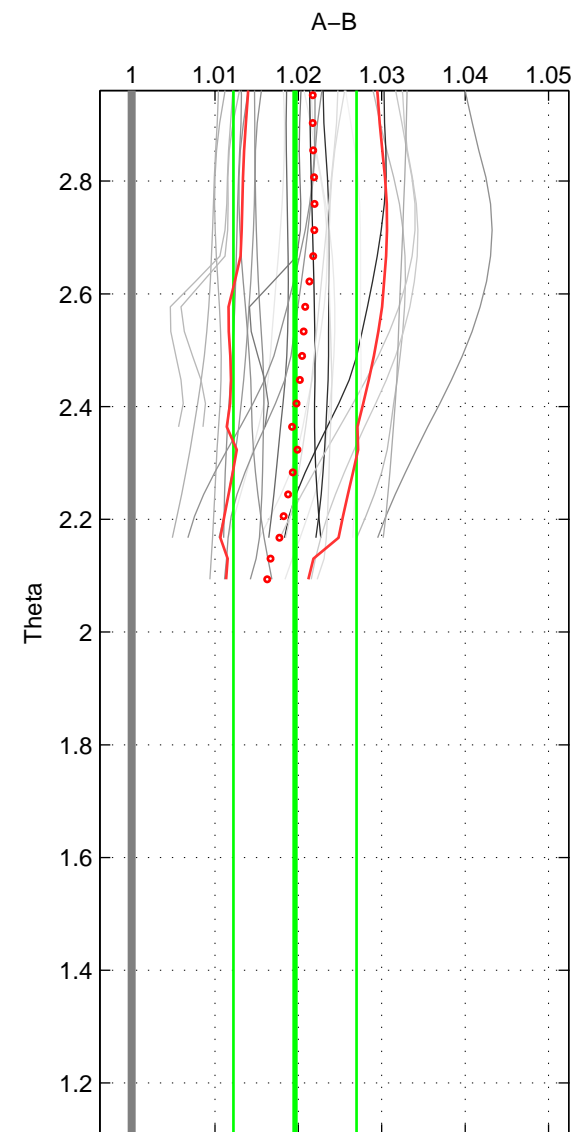

Cruise A (red). Date: Mar 1989 Cruisename: 507-32MW19890206

Cruise B (blue). Date: Apr 2004 Cruisename: 665-49UF20040421

\*\*\* "Favourite" values are means of spaces 1 2.

	Offset	O.StDev	Ratio	R.Stdev	Rating
SIGMA:	0.052	0.020	1.019	0.008	4
THETA:	0.053	0.020	1.020	0.007	4
DEPTH:	0.051	0.006	1.019	0.002	3
FAV.:	0.052	0.020	1.019	0.007	4

Profiles of A: 10  
 Profiles of B: 3  
 Diff profs : 26  
 WMoffset (A-B): 0.051864  
 WMoffset stdev: 0.020349  
 WMratio (A/B): 1.0192  
 WMratio stdev: 0.0075582

Quality (1-5): 4

Profiles of A: 10  
 Profiles of B: 3  
 Diff profs : 26  
 WMoffset (A-B): 0.052953  
 WMoffset stdev: 0.019883  
 WMratio (A/B): 1.0196  
 WMratio stdev: 0.0073889

Quality (1-5): 4

Profiles of A: 10  
 Profiles of B: 3  
 Diff profs : 26  
 WMoffset (A-B): 0.051423  
 WMoffset stdev: 0.0062718  
 WMratio (A/B): 1.019  
 WMratio stdev: 0.0021975

Quality (1-5): 3

Please note that statistics are bad.