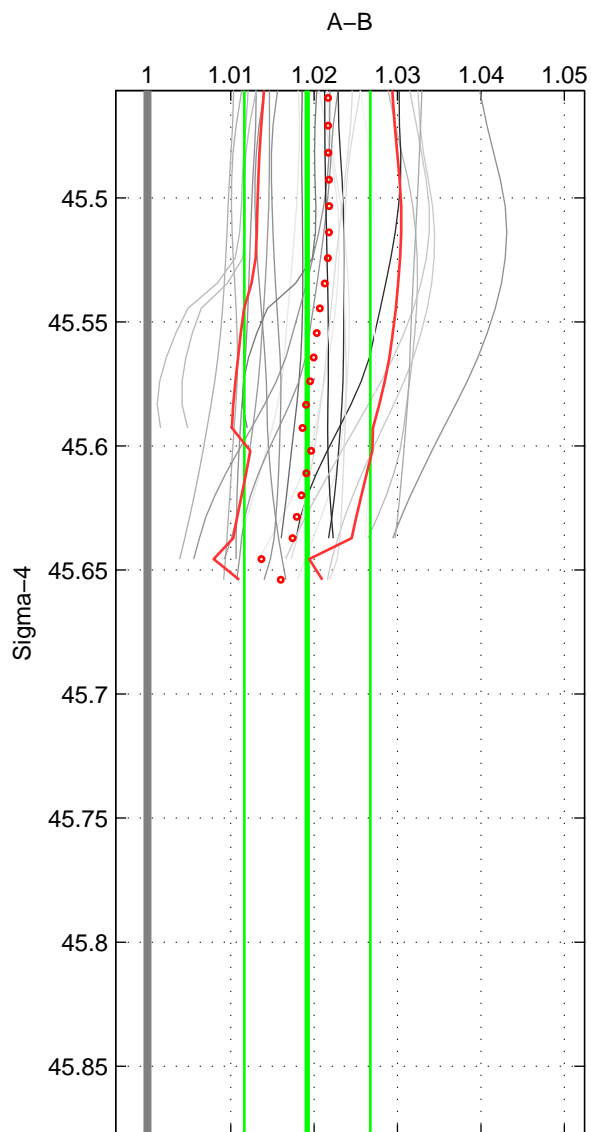

Cruise A (red). Date: Mar 1989 Cruisename: 507-32MW19890206

Cruise B (blue). Date: Apr 2004 Cruisename: 665-49UF20040421

\*\*\* "Favourite" values are means of spaces 1 2.

	Offset	O.StDev	Ratio	R.Stdev	Rating
SIGMA:	0.052	0.020	1.019	0.008	4
THETA:	0.053	0.020	1.020	0.007	4
DEPTH:	0.051	0.006	1.019	0.002	3
FAV.:	0.052	0.020	1.019	0.007	4

Profiles of A: 10  
 Profiles of B: 3  
 Diff profs : 26  
 WMoffset (A-B): 0.051864  
 WMoffset stdev: 0.020349  
 WMratio (A/B): 1.0192  
 WMratio stdev: 0.0075582

Quality (1-5): 4

Profiles of A: 10  
 Profiles of B: 3  
 Diff profs : 26  
 WMoffset (A-B): 0.052953  
 WMoffset stdev: 0.019883  
 WMratio (A/B): 1.0196  
 WMratio stdev: 0.0073889

Quality (1-5): 4

Profiles of A: 10  
 Profiles of B: 3  
 Diff profs : 26  
 WMoffset (A-B): 0.051423  
 WMoffset stdev: 0.0062718  
 WMratio (A/B): 1.019  
 WMratio stdev: 0.0021975

Quality (1-5): 3

Please note that statistics are bad.