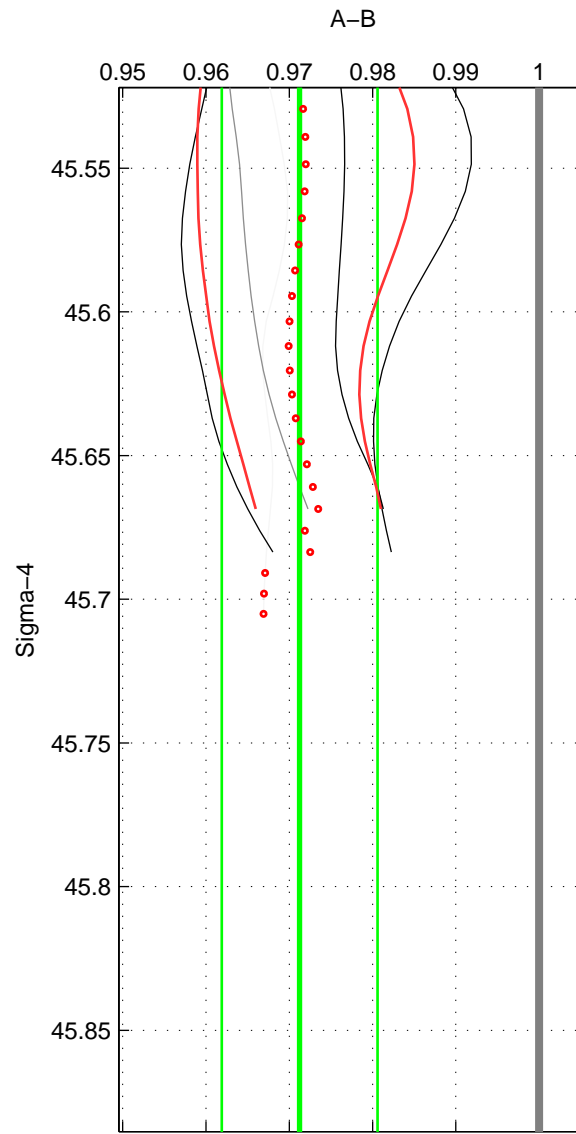

Cruise A (red). Date: Jun 2001 Cruisename: 591-49NZ20010604  
 Cruise B (blue). Date: Jun 2007 Cruisename: 715-49UP20070606

\*\*\* "Favourite" values are means of spaces 1 2.

	Offset	O.StDev	Ratio	R.Stdev	Rating
SIGMA:	-0.089	0.029	0.971	0.009	4
THETA:	-0.087	0.027	0.972	0.009	4
DEPTH:	-0.099	0.005	0.968	0.001	3
FAV. :	-0.088	0.028	0.972	0.009	4

Profiles of A: 5  
 Profiles of B: 6  
 Diff profs : 5  
 WMoffset (A-B): -0.08919  
 WMoffset stdev: 0.029064  
 WMratio (A/B): 0.97125  
 WMratio stdev: 0.009353

Quality (1-5): 4

Profiles of A: 5  
 Profiles of B: 6  
 Diff profs : 5  
 WMoffset (A-B): -0.086617  
 WMoffset stdev: 0.026883  
 WMratio (A/B): 0.97198  
 WMratio stdev: 0.0087109

Quality (1-5): 4

Profiles of A: 5  
 Profiles of B: 6  
 Diff profs : 5  
 WMoffset (A-B): -0.098757  
 WMoffset stdev: 0.0054303  
 WMratio (A/B): 0.96802  
 WMratio stdev: 0.0013018

Quality (1-5): 3

Please note that statistics are bad.