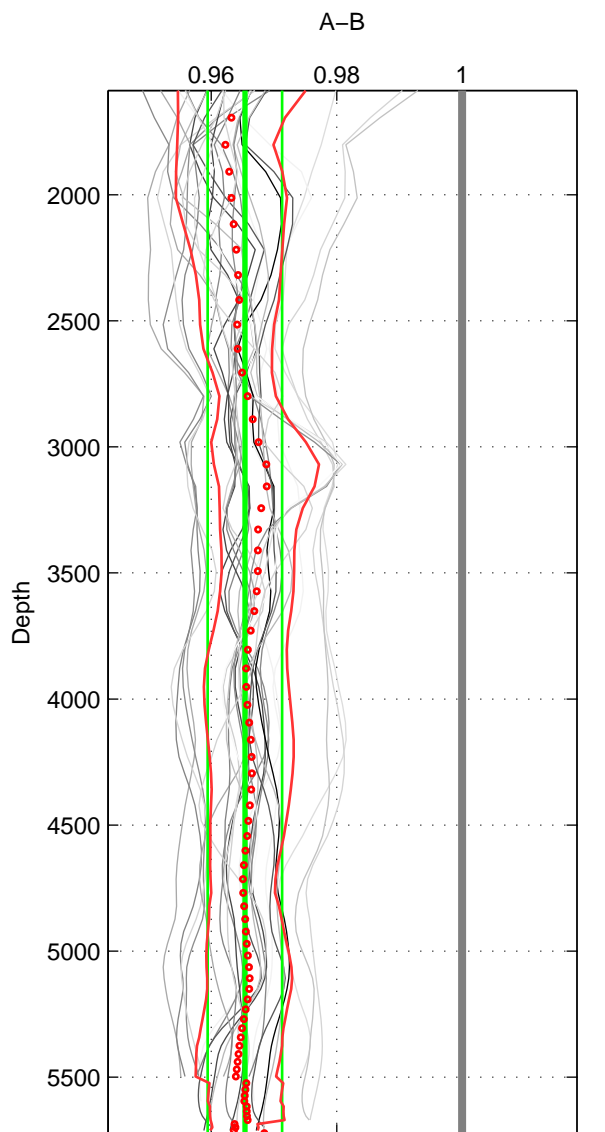

Cruise A (red). Date: Aug 1993 Cruisename: 498-32

Cruise B (blue). Date: Dec 2005 Cruisename: 607-48

\*\*\* "Favourite" values are means of spaces 1 2 3.

	Offset	O.StDev	Ratio	R.Stdev	Rating
SIGMA:	-0.087	0.016	0.966	0.006	5
THETA:	-0.083	0.018	0.968	0.007	5
DEPTH:	-0.087	0.015	0.965	0.006	5
FAV. :	-0.085	0.016	0.967	0.006	5

Profiles of A: 7  
 Profiles of B: 5  
 Diff profs : 26  
 WMoffset (A-B): -0.087111  
 WMoffset stdev: 0.016091  
 WMratio (A/B): 0.96637  
 WMratio stdev: 0.0062995

Quality (1-5): 5

Profiles of A: 7  
 Profiles of B: 5  
 Diff profs : 26  
 WMoffset (A-B): -0.0827  
 WMoffset stdev: 0.01825  
 WMratio (A/B): 0.96825  
 WMratio stdev: 0.0070512

Quality (1-5): 5

Profiles of A: 7  
 Profiles of B: 5  
 Diff profs : 26  
 WMoffset (A-B): -0.086629  
 WMoffset stdev: 0.014787  
 WMratio (A/B): 0.96536  
 WMratio stdev: 0.0059267

Quality (1-5): 5