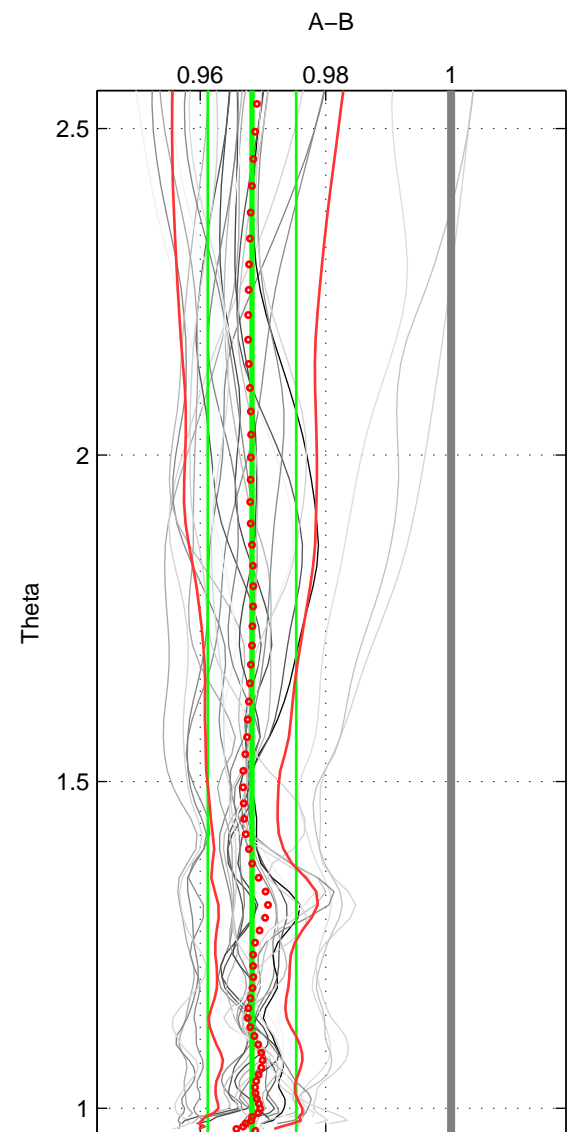

Cruise A (red). Date: Aug 1993 Cruisename: 498-32

Cruise B (blue). Date: Dec 2005 Cruisename: 607-48

\*\*\* "Favourite" values are means of spaces 1 2 3.

	Offset	O.StDev	Ratio	R.Stdev	Rating
SIGMA:	-0.087	0.016	0.966	0.006	5
THETA:	-0.083	0.018	0.968	0.007	5
DEPTH:	-0.087	0.015	0.965	0.006	5
FAV. :	-0.085	0.016	0.967	0.006	5

Profiles of A: 7  
 Profiles of B: 5  
 Diff profs : 26  
 WMoffset (A-B): -0.087111  
 WMoffset stdev: 0.016091  
 WMratio (A/B): 0.96637  
 WMratio stdev: 0.0062995

Quality (1-5): 5

Profiles of A: 7  
 Profiles of B: 5  
 Diff profs : 26  
 WMoffset (A-B): -0.0827  
 WMoffset stdev: 0.01825  
 WMratio (A/B): 0.96825  
 WMratio stdev: 0.0070512

Quality (1-5): 5

Profiles of A: 7  
 Profiles of B: 5  
 Diff profs : 26  
 WMoffset (A-B): -0.086629  
 WMoffset stdev: 0.014787  
 WMratio (A/B): 0.96536  
 WMratio stdev: 0.0059267

Quality (1-5): 5