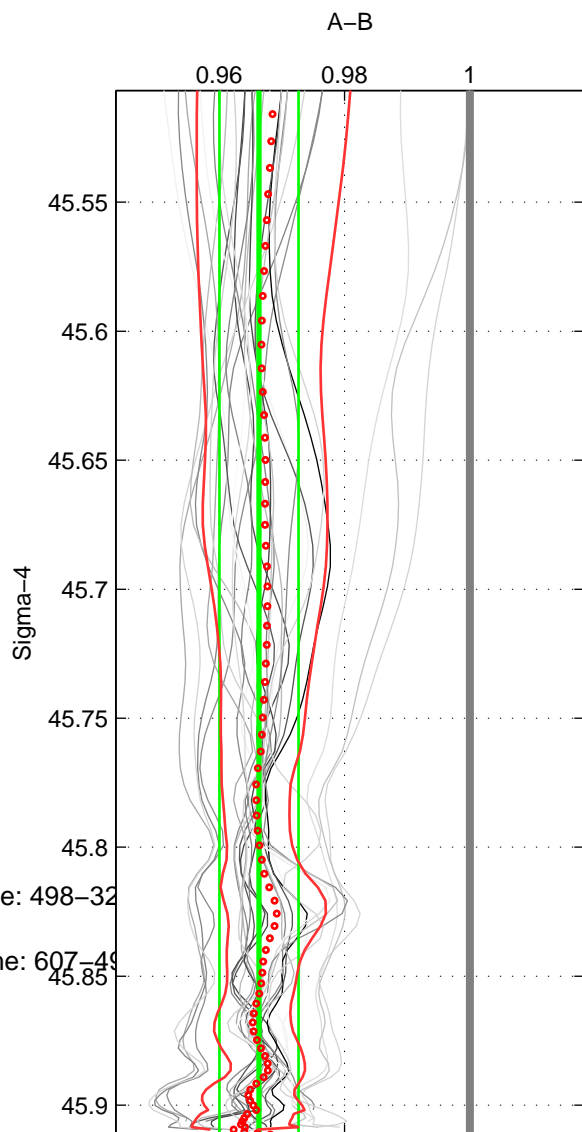

Cruise A (red). Date: Aug 1993 Cruisename: 498-32

Cruise B (blue). Date: Dec 2005 Cruisename: 607-48

\*\*\* "Favourite" values are means of spaces 1 2 3.

	Offset	O.StDev	Ratio	R.Stdev	Rating
SIGMA:	-0.087	0.016	0.966	0.006	5
THETA:	-0.083	0.018	0.968	0.007	5
DEPTH:	-0.087	0.015	0.965	0.006	5
FAV. :	-0.085	0.016	0.967	0.006	5

Profiles of A: 7  
 Profiles of B: 5  
 Diff profs : 26  
 WMoffset (A-B): -0.087111  
 WMoffset stdev: 0.016091  
 WMratio (A/B): 0.96637  
 WMratio stdev: 0.0062995

Quality (1-5): 5

Profiles of A: 7  
 Profiles of B: 5  
 Diff profs : 26  
 WMoffset (A-B): -0.0827  
 WMoffset stdev: 0.01825  
 WMratio (A/B): 0.96825  
 WMratio stdev: 0.0070512

Quality (1-5): 5

Profiles of A: 7  
 Profiles of B: 5  
 Diff profs : 26  
 WMoffset (A-B): -0.086629  
 WMoffset stdev: 0.014787  
 WMratio (A/B): 0.96536  
 WMratio stdev: 0.0059267

Quality (1-5): 5