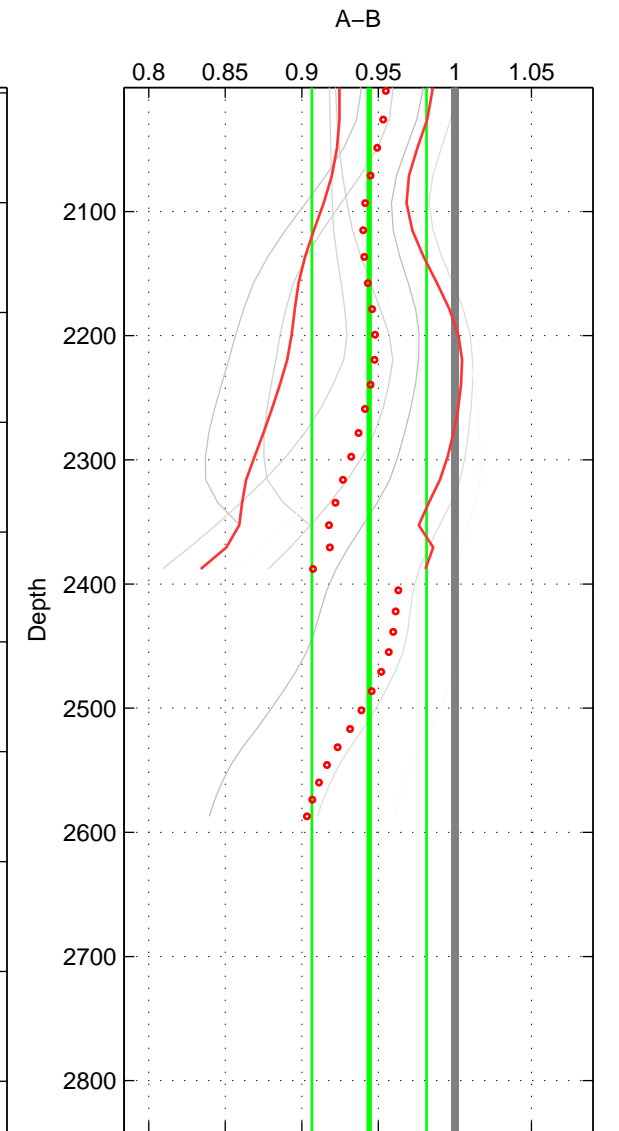

Cruise A (red). Date: Feb 2010 Cruisename: 279-45CE20100209

Cruise B (blue). Date: Apr 1991 Cruisename: 297-64TR19910408

\*\*\* "Favourite" values are means of spaces 1 2 3.

	Offset	O.StDev	Ratio	R.Stdev	Rating
SIGMA:	-0.062	0.041	0.953	0.030	2
THETA:	-0.083	0.039	0.937	0.029	2
DEPTH:	-0.070	0.048	0.944	0.037	2
FAV.:	-0.072	0.043	0.945	0.032	2

Profiles of A: 3  
 Profiles of B: 3  
 Diff profs : 8  
 WMoffset (A-B): -0.061653  
 WMoffset stdev: 0.040738  
 WMratio (A/B): 0.95307  
 WMratio stdev: 0.030451

Quality (1-5): 2

Profiles of A: 3  
 Profiles of B: 3  
 Diff profs : 8  
 WMoffset (A-B): -0.083256  
 WMoffset stdev: 0.038914  
 WMratio (A/B): 0.93683  
 WMratio stdev: 0.028904

Quality (1-5): 2

Profiles of A: 3  
 Profiles of B: 3  
 Diff profs : 8  
 WMoffset (A-B): -0.070363  
 WMoffset stdev: 0.048093  
 WMratio (A/B): 0.94402  
 WMratio stdev: 0.037429

Quality (1-5): 2