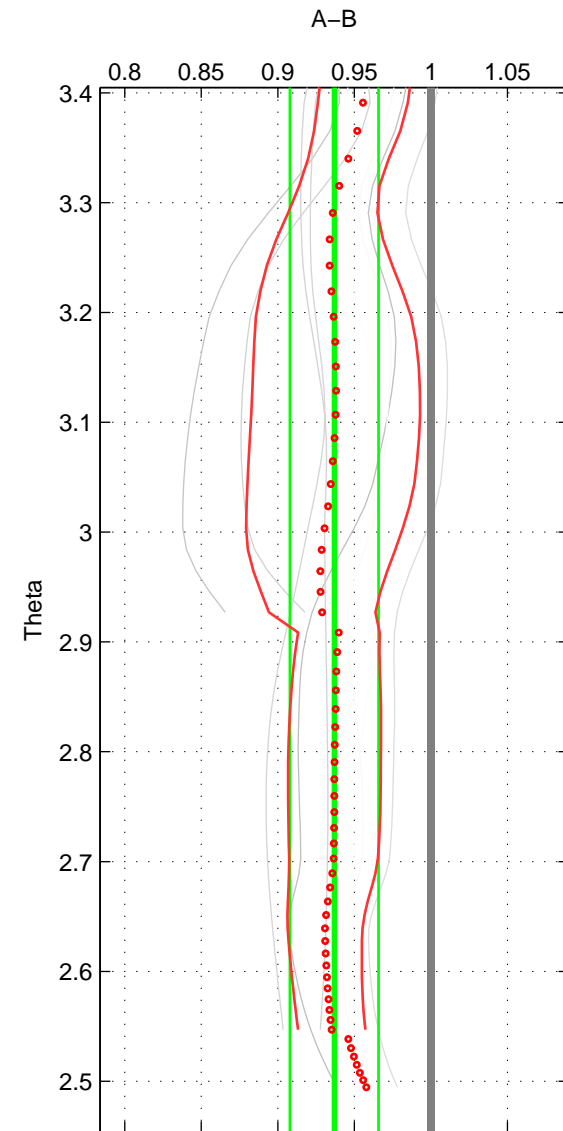

Cruise A (red). Date: Feb 2010 Cruisename: 279-45CE20100209

Cruise B (blue). Date: Apr 1991 Cruisename: 297-64TR19910408

\*\*\* "Favourite" values are means of spaces 1 2 3.

	Offset	O.StDev	Ratio	R.Stdev	Rating
SIGMA:	-0.062	0.041	0.953	0.030	2
THETA:	-0.083	0.039	0.937	0.029	2
DEPTH:	-0.070	0.048	0.944	0.037	2
FAV.:	-0.072	0.043	0.945	0.032	2

Profiles of A: 3  
 Profiles of B: 3  
 Diff profs : 8  
 WMoffset (A-B): -0.061653  
 WMoffset stdev: 0.040738  
 WMratio (A/B): 0.95307  
 WMratio stdev: 0.030451

Quality (1-5): 2

Profiles of A: 3  
 Profiles of B: 3  
 Diff profs : 8  
 WMoffset (A-B): -0.083256  
 WMoffset stdev: 0.038914  
 WMratio (A/B): 0.93683  
 WMratio stdev: 0.028904

Quality (1-5): 2

Profiles of A: 3  
 Profiles of B: 3  
 Diff profs : 8  
 WMoffset (A-B): -0.070363  
 WMoffset stdev: 0.048093  
 WMratio (A/B): 0.94402  
 WMratio stdev: 0.037429

Quality (1-5): 2