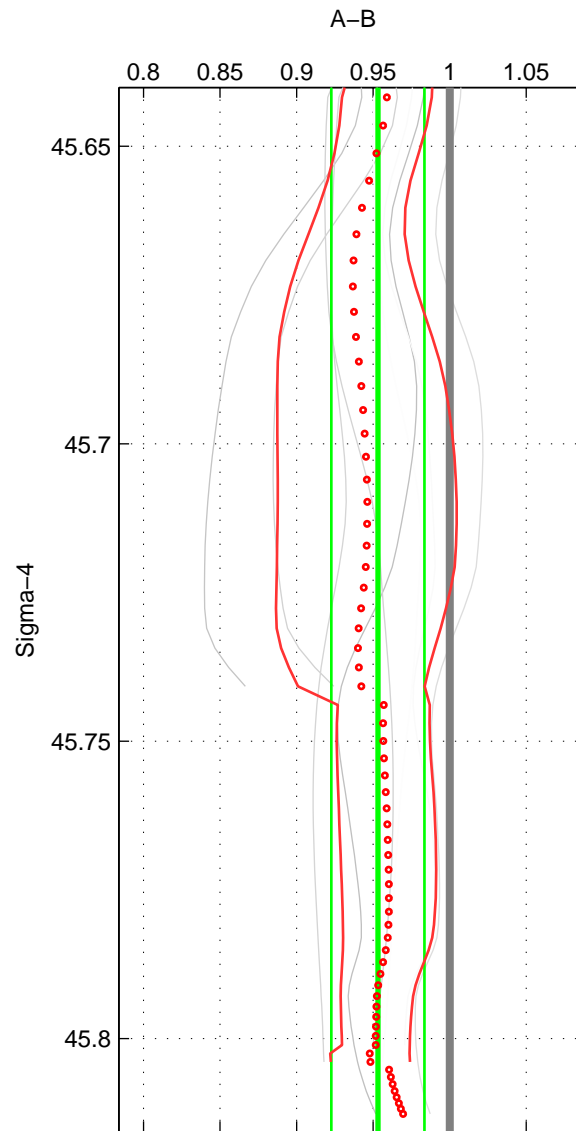

Cruise A (red). Date: Feb 2010 Cruisename: 279-45CE20100209

Cruise B (blue). Date: Apr 1991 Cruisename: 297-64TR19910408

\*\*\* "Favourite" values are means of spaces 1 2 3.

	Offset	O.StDev	Ratio	R.Stdev	Rating
SIGMA:	-0.062	0.041	0.953	0.030	2
THETA:	-0.083	0.039	0.937	0.029	2
DEPTH:	-0.070	0.048	0.944	0.037	2
FAV.:	-0.072	0.043	0.945	0.032	2

Profiles of A: 3  
 Profiles of B: 3  
 Diff profs : 8  
 WMoffset (A-B): -0.061653  
 WMoffset stdev: 0.040738  
 WMratio (A/B): 0.95307  
 WMratio stdev: 0.030451

Quality (1-5): 2

Profiles of A: 3  
 Profiles of B: 3  
 Diff profs : 8  
 WMoffset (A-B): -0.083256  
 WMoffset stdev: 0.038914  
 WMratio (A/B): 0.93683  
 WMratio stdev: 0.028904

Quality (1-5): 2

Profiles of A: 3  
 Profiles of B: 3  
 Diff profs : 8  
 WMoffset (A-B): -0.070363  
 WMoffset stdev: 0.048093  
 WMratio (A/B): 0.94402  
 WMratio stdev: 0.037429

Quality (1-5): 2