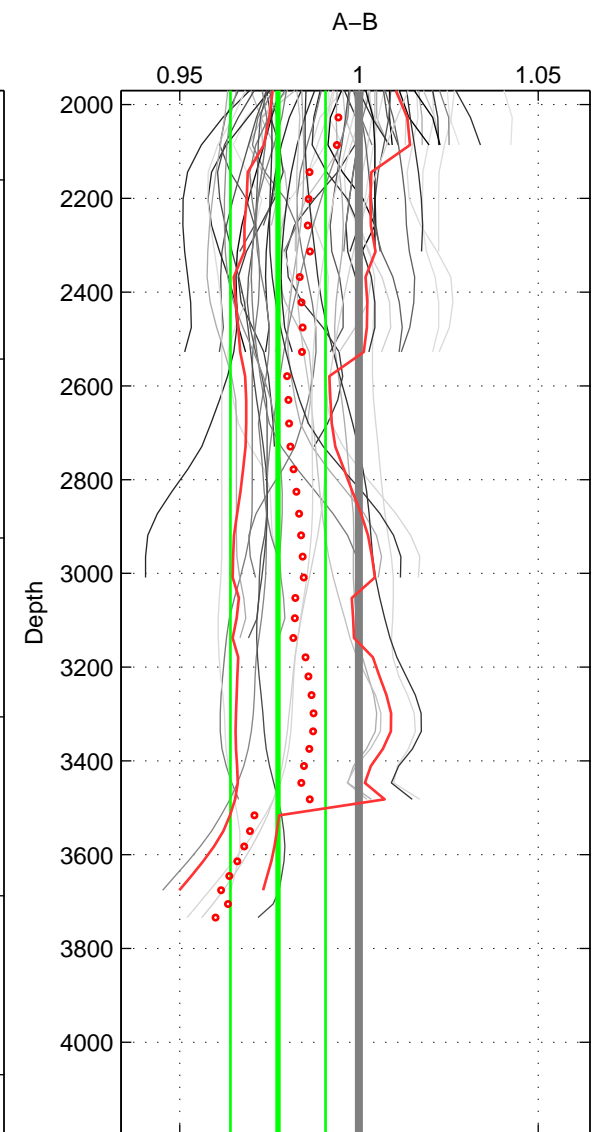

Cruise A (red). Date: Jan 2008 Cruisename: 338-09AR20071216

Cruise B (blue). Date: Apr 2008 Cruisename: 339-09AR20080322

*** "Favourite" values are means of spaces 1 2 3.

	Offset	O.StDev	Ratio	R.Stdev	Rating
SIGMA:	-0.031	0.032	0.987	0.014	5
THETA:	-0.031	0.031	0.987	0.014	5
DEPTH:	-0.052	0.031	0.977	0.013	5
FAV. :	-0.038	0.031	0.984	0.014	5

Profiles of A: 15
 Profiles of B: 21
 Diff profs : 86
 WMoffset (A-B): -0.030835
 WMoffset stdev: 0.03181
 WMratio (A/B): 0.9866
 WMratio stdev: 0.013818

Quality (1-5): 5

Profiles of A: 15
 Profiles of B: 21
 Diff profs : 86
 WMoffset (A-B): -0.030781
 WMoffset stdev: 0.031332
 WMratio (A/B): 0.9866
 WMratio stdev: 0.013617

Quality (1-5): 5

Profiles of A: 15
 Profiles of B: 21
 Diff profs : 87
 WMoffset (A-B): -0.052236
 WMoffset stdev: 0.030909
 WMratio (A/B): 0.97739
 WMratio stdev: 0.013265

Quality (1-5): 5