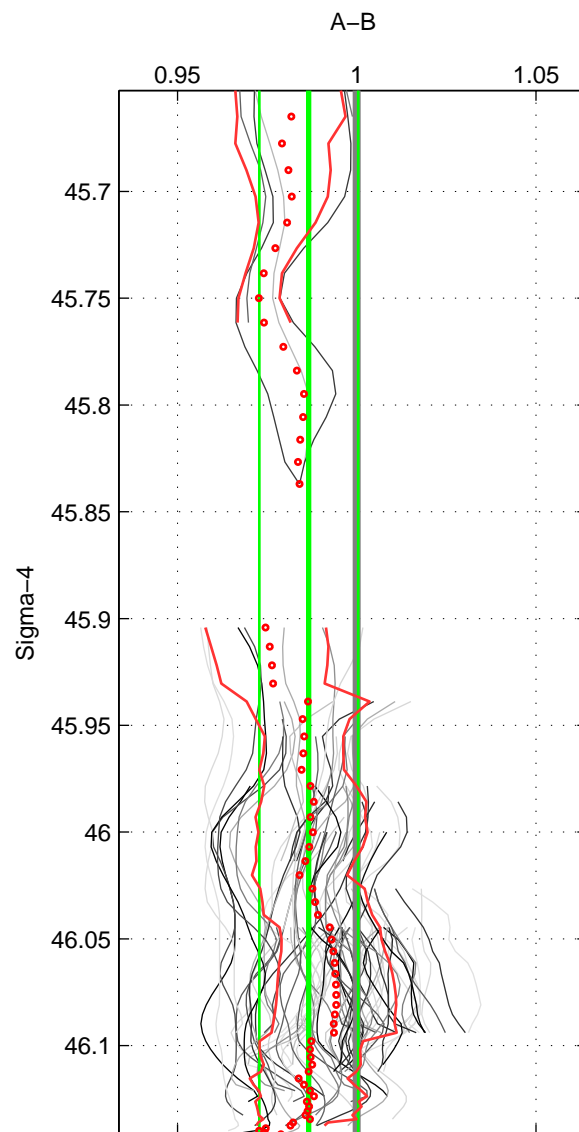

Cruise A (red). Date: Jan 2008 Cruisename: 338-09AR20071216

Cruise B (blue). Date: Apr 2008 Cruisename: 339-09AR20080322

*** "Favourite" values are means of spaces 1 2 3.

	Offset	O.StDev	Ratio	R.Stdev	Rating
SIGMA:	-0.031	0.032	0.987	0.014	5
THETA:	-0.031	0.031	0.987	0.014	5
DEPTH:	-0.052	0.031	0.977	0.013	5
FAV. :	-0.038	0.031	0.984	0.014	5

Profiles of A: 15
 Profiles of B: 21
 Diff profs : 86
 WMoffset (A-B): -0.030835
 WMoffset stdev: 0.03181
 WMratio (A/B): 0.9866
 WMratio stdev: 0.013818

Quality (1-5): 5

Profiles of A: 15
 Profiles of B: 21
 Diff profs : 86
 WMoffset (A-B): -0.030781
 WMoffset stdev: 0.031332
 WMratio (A/B): 0.9866
 WMratio stdev: 0.013617

Quality (1-5): 5

Profiles of A: 15
 Profiles of B: 21
 Diff profs : 87
 WMoffset (A-B): -0.052236
 WMoffset stdev: 0.030909
 WMratio (A/B): 0.97739
 WMratio stdev: 0.013265

Quality (1-5): 5