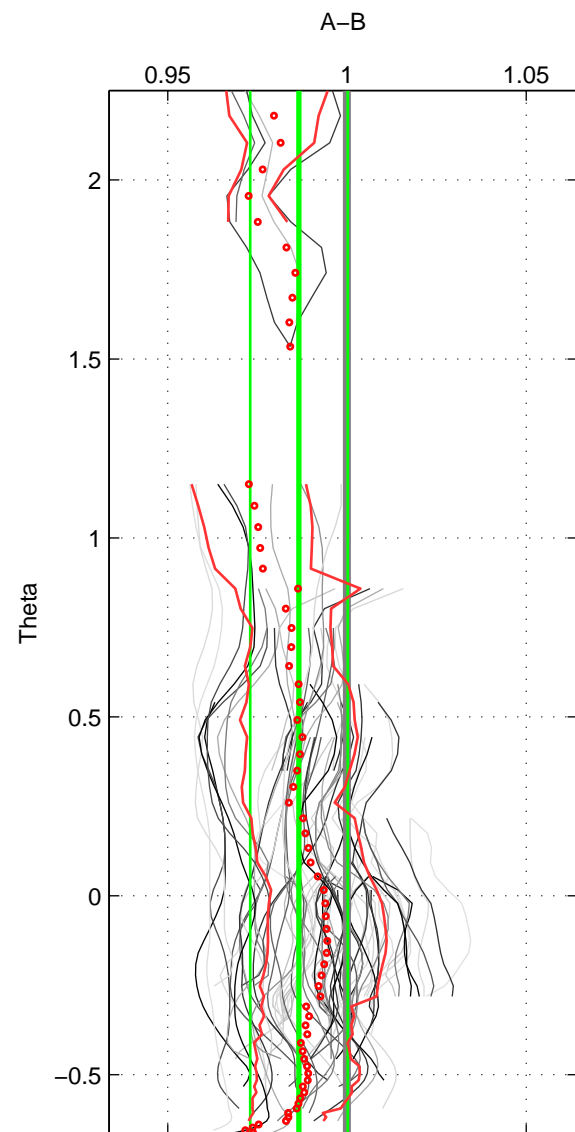

Cruise A (red). Date: Jan 2008 Cruisename: 338-09AR20071216

Cruise B (blue). Date: Apr 2008 Cruisename: 339-09AR20080322

*** "Favourite" values are means of spaces 1 2 3.

	Offset	O.StDev	Ratio	R.Stdev	Rating
SIGMA:	-0.031	0.032	0.987	0.014	5
THETA:	-0.031	0.031	0.987	0.014	5
DEPTH:	-0.052	0.031	0.977	0.013	5
FAV. :	-0.038	0.031	0.984	0.014	5

Profiles of A: 15
 Profiles of B: 21
 Diff profs : 86
 WMoffset (A-B): -0.030835
 WMoffset stdev: 0.03181
 WMratio (A/B): 0.9866
 WMratio stdev: 0.013818

Quality (1-5): 5

Profiles of A: 15
 Profiles of B: 21
 Diff profs : 86
 WMoffset (A-B): -0.030781
 WMoffset stdev: 0.031332
 WMratio (A/B): 0.9866
 WMratio stdev: 0.013617

Quality (1-5): 5

Profiles of A: 15
 Profiles of B: 21
 Diff profs : 87
 WMoffset (A-B): -0.052236
 WMoffset stdev: 0.030909
 WMratio (A/B): 0.97739
 WMratio stdev: 0.013265

Quality (1-5): 5