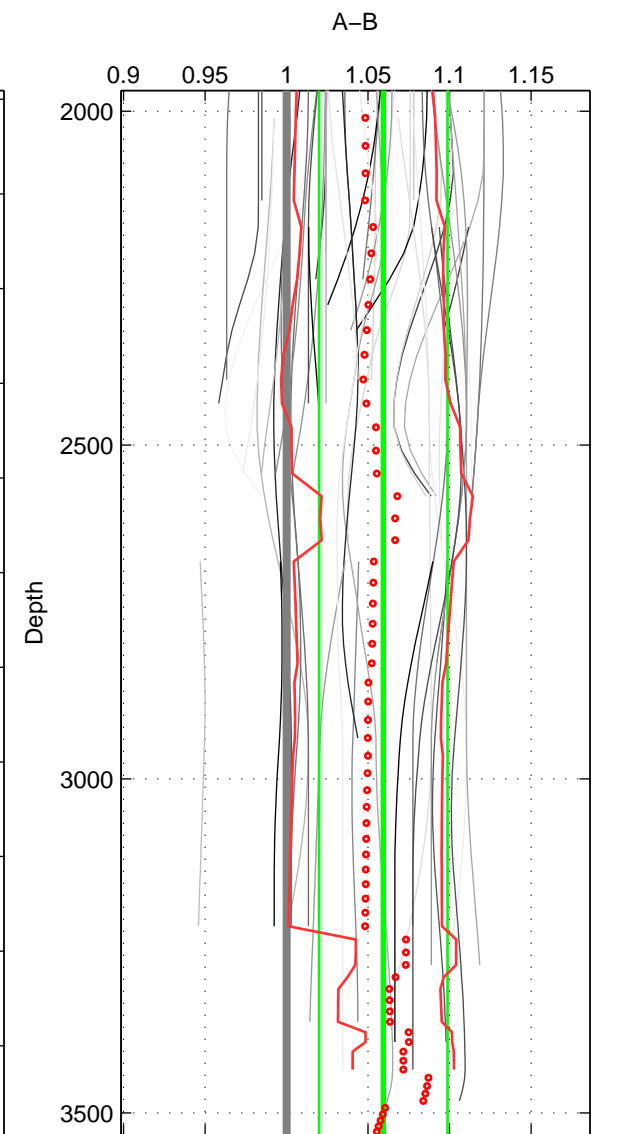

Cruise A (red). Date: Aug 1993 Cruisename: 87-58JH19930730
 Cruise B (blue). Date: Nov 1993 Cruisename: 88-58JH19931106

*** "Favourite" values are means of spaces 1 2 3.

	Offset	O.StDev	Ratio	R.Stdev	Rating
SIGMA:	0.045	0.041	1.048	0.044	4
THETA:	0.041	0.041	1.043	0.044	4
DEPTH:	0.056	0.037	1.059	0.039	4
FAV.:	0.048	0.040	1.050	0.042	4

Profiles of A: 9
 Profiles of B: 19
 Diff profs: 62
 WMoffset (A-B): 0.045215
 WMoffset stdev: 0.041238
 WMratio (A/B): 1.048
 WMratio stdev: 0.044015

Quality (1-5): 4

Profiles of A: 9
 Profiles of B: 19
 Diff profs: 62
 WMoffset (A-B): 0.040973
 WMoffset stdev: 0.041287
 WMratio (A/B): 1.0435
 WMratio stdev: 0.043902

Quality (1-5): 4

Profiles of A: 9
 Profiles of B: 19
 Diff profs: 57
 WMoffset (A-B): 0.05635
 WMoffset stdev: 0.036505
 WMratio (A/B): 1.0593
 WMratio stdev: 0.039363

Quality (1-5): 4