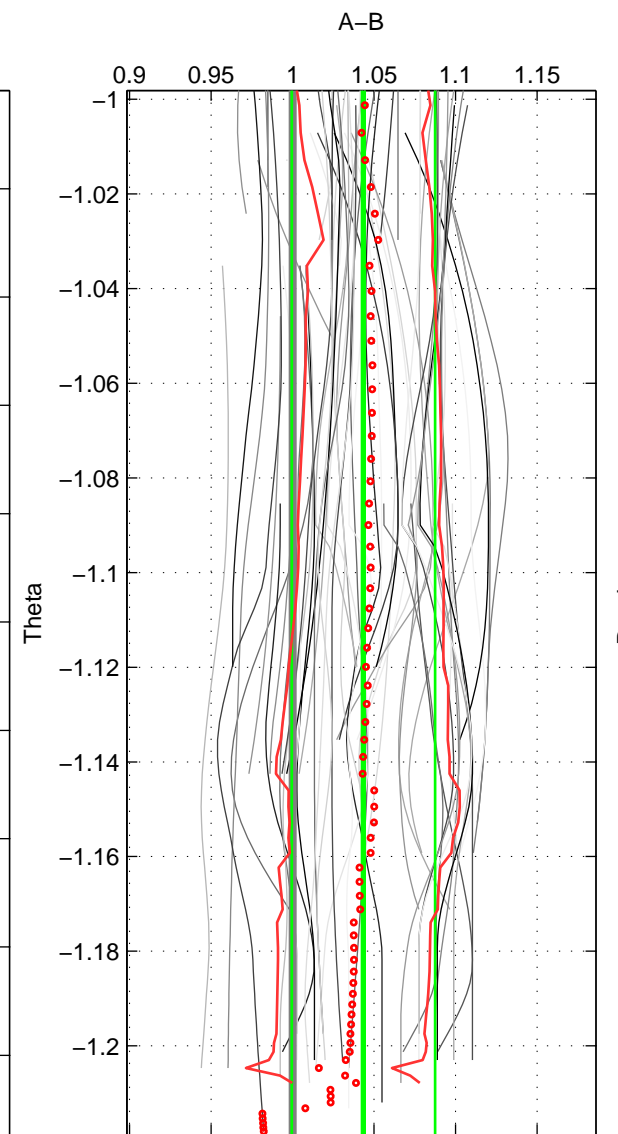

Cruise A (red). Date: Aug 1993 Cruisename: 87-58JH19930730
 Cruise B (blue). Date: Nov 1993 Cruisename: 88-58JH19931106

*** "Favourite" values are means of spaces 1 2 3.

	Offset	O.StDev	Ratio	R.Stdev	Rating
SIGMA:	0.045	0.041	1.048	0.044	4
THETA:	0.041	0.041	1.043	0.044	4
DEPTH:	0.056	0.037	1.059	0.039	4
FAV.:	0.048	0.040	1.050	0.042	4

Profiles of A: 9
 Profiles of B: 19
 Diff profs: 62
 WMoffset (A-B): 0.045215
 WMoffset stdev: 0.041238
 WMratio (A/B): 1.048
 WMratio stdev: 0.044015

Quality (1-5): 4

Profiles of A: 9
 Profiles of B: 19
 Diff profs: 62
 WMoffset (A-B): 0.040973
 WMoffset stdev: 0.041287
 WMratio (A/B): 1.0435
 WMratio stdev: 0.043902

Quality (1-5): 4

Profiles of A: 9
 Profiles of B: 19
 Diff profs: 57
 WMoffset (A-B): 0.05635
 WMoffset stdev: 0.036505
 WMratio (A/B): 1.0593
 WMratio stdev: 0.039363

Quality (1-5): 4