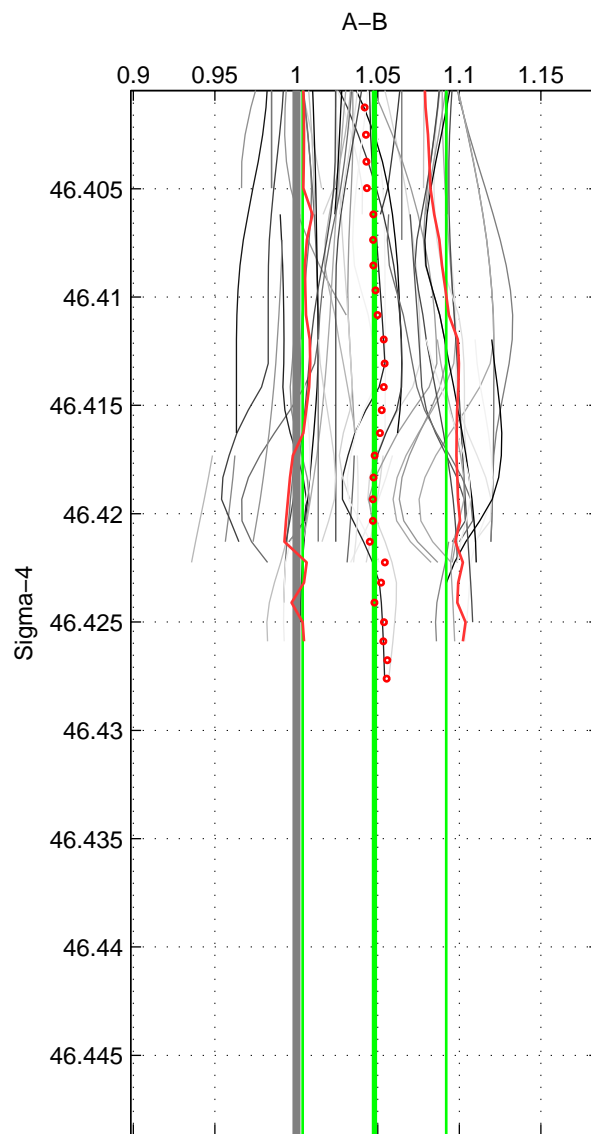

Cruise A (red). Date: Aug 1993 Cruisename: 87-58JH19930730
 Cruise B (blue). Date: Nov 1993 Cruisename: 88-58JH19931106

*** "Favourite" values are means of spaces 1 2 3.

	Offset	O.StDev	Ratio	R.Stdev	Rating
SIGMA:	0.045	0.041	1.048	0.044	4
THETA:	0.041	0.041	1.043	0.044	4
DEPTH:	0.056	0.037	1.059	0.039	4
FAV.:	0.048	0.040	1.050	0.042	4

Profiles of A: 9
 Profiles of B: 19
 Diff profs: 62
 WMoffset (A-B): 0.045215
 WMoffset stdev: 0.041238
 WMratio (A/B): 1.048
 WMratio stdev: 0.044015

Quality (1-5): 4

Profiles of A: 9
 Profiles of B: 19
 Diff profs: 62
 WMoffset (A-B): 0.040973
 WMoffset stdev: 0.041287
 WMratio (A/B): 1.0435
 WMratio stdev: 0.043902

Quality (1-5): 4

Profiles of A: 9
 Profiles of B: 19
 Diff profs: 57
 WMoffset (A-B): 0.05635
 WMoffset stdev: 0.036505
 WMratio (A/B): 1.0593
 WMratio stdev: 0.039363

Quality (1-5): 4