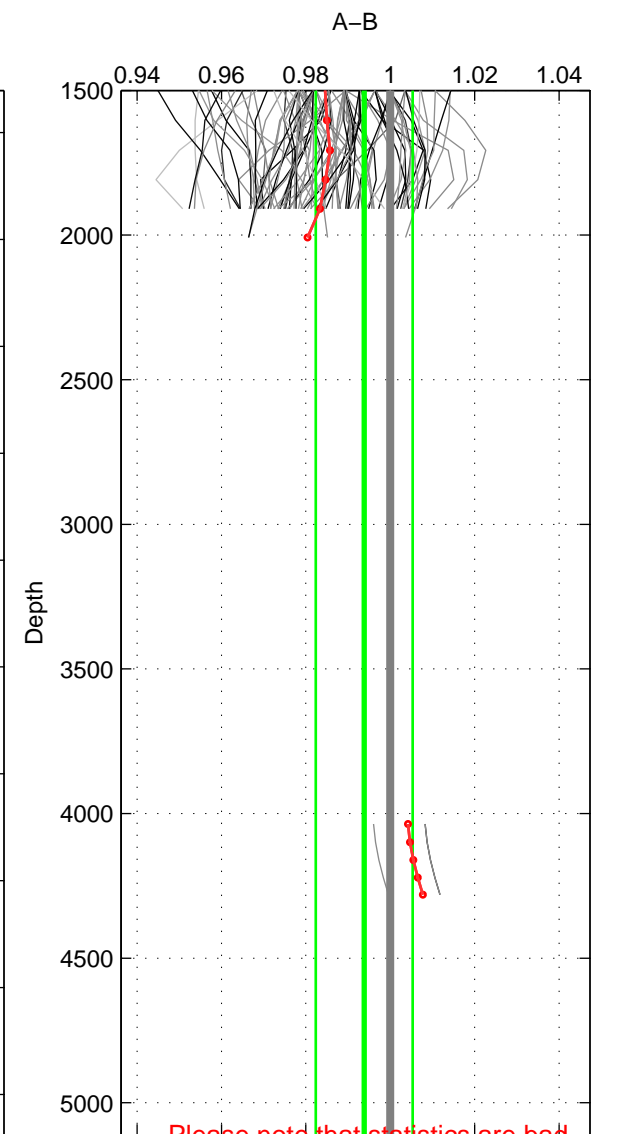

Cruise A (red). Date: Jul 2001 Cruisename: 656-49UF20010710

Cruise B (blue). Date: Apr 2008 Cruisename: 677-49UF20080422

\*\*\* "Favourite" values are means of spaces 1 2.

	Offset	O.StDev	Ratio	R.Stdev	Rating
SIGMA:	-0.035	0.033	0.987	0.012	5
THETA:	-0.005	0.015	0.998	0.006	5
DEPTH:	-0.018	0.031	0.994	0.011	3
FAV.:	-0.020	0.024	0.992	0.009	5

Profiles of A: 34  
 Profiles of B: 32  
 Diff profs : 100  
 WMoffset (A-B): -0.034896  
 WMoffset stdev: 0.032621  
 WMratio (A/B): 0.98717  
 WMratio stdev: 0.011904

Quality (1-5): 5

Profiles of A: 34  
 Profiles of B: 32  
 Diff profs : 100  
 WMoffset (A-B): -0.0054276  
 WMoffset stdev: 0.015256  
 WMratio (A/B): 0.99765  
 WMratio stdev: 0.0060399

Quality (1-5): 5

Profiles of A: 34  
 Profiles of B: 32  
 Diff profs : 100  
 WMoffset (A-B): -0.017656  
 WMoffset stdev: 0.030514  
 WMratio (A/B): 0.99383  
 WMratio stdev: 0.011483

Quality (1-5): 3