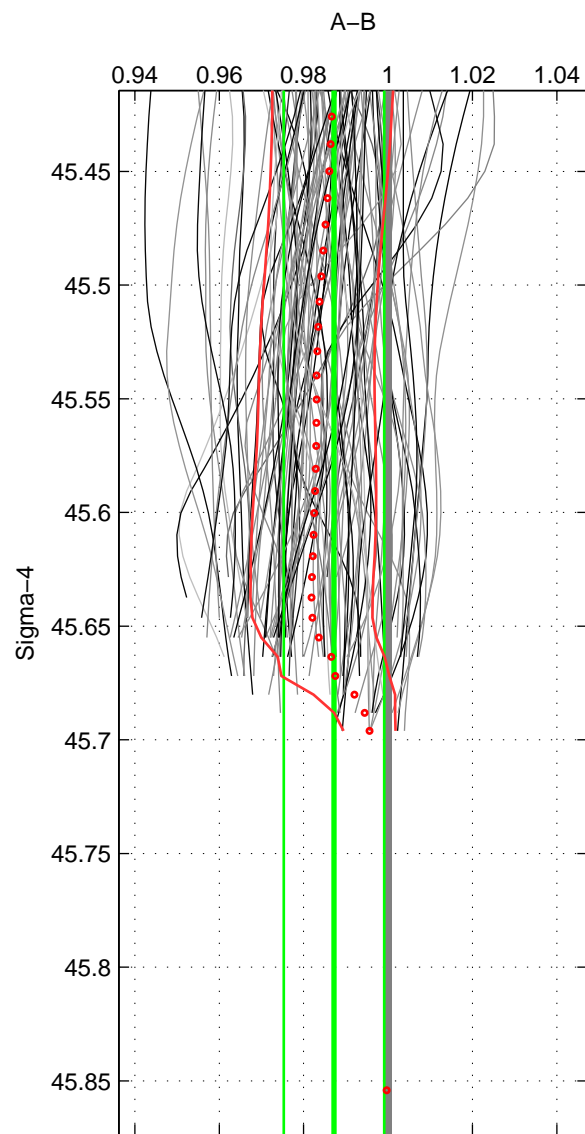

Cruise A (red). Date: Jul 2001 Cruisename: 656-49UF20010710

Cruise B (blue). Date: Apr 2008 Cruisename: 677-49UF20080422

\*\*\* "Favourite" values are means of spaces 1 2.

	Offset	O.StDev	Ratio	R.Stdev	Rating
SIGMA:	-0.035	0.033	0.987	0.012	5
THETA:	-0.005	0.015	0.998	0.006	5
DEPTH:	-0.018	0.031	0.994	0.011	3
FAV.:	-0.020	0.024	0.992	0.009	5

Profiles of A: 34  
 Profiles of B: 32  
 Diff profs : 100  
 WMoffset (A-B): -0.034896  
 WMoffset stdev: 0.032621  
 WMratio (A/B): 0.98717  
 WMratio stdev: 0.011904

Quality (1-5): 5

Profiles of A: 34  
 Profiles of B: 32  
 Diff profs : 100  
 WMoffset (A-B): -0.0054276  
 WMoffset stdev: 0.015256  
 WMratio (A/B): 0.99765  
 WMratio stdev: 0.0060399

Quality (1-5): 5

Profiles of A: 34  
 Profiles of B: 32  
 Diff profs : 100  
 WMoffset (A-B): -0.017656  
 WMoffset stdev: 0.030514  
 WMratio (A/B): 0.99383  
 WMratio stdev: 0.011483

Quality (1-5): 3