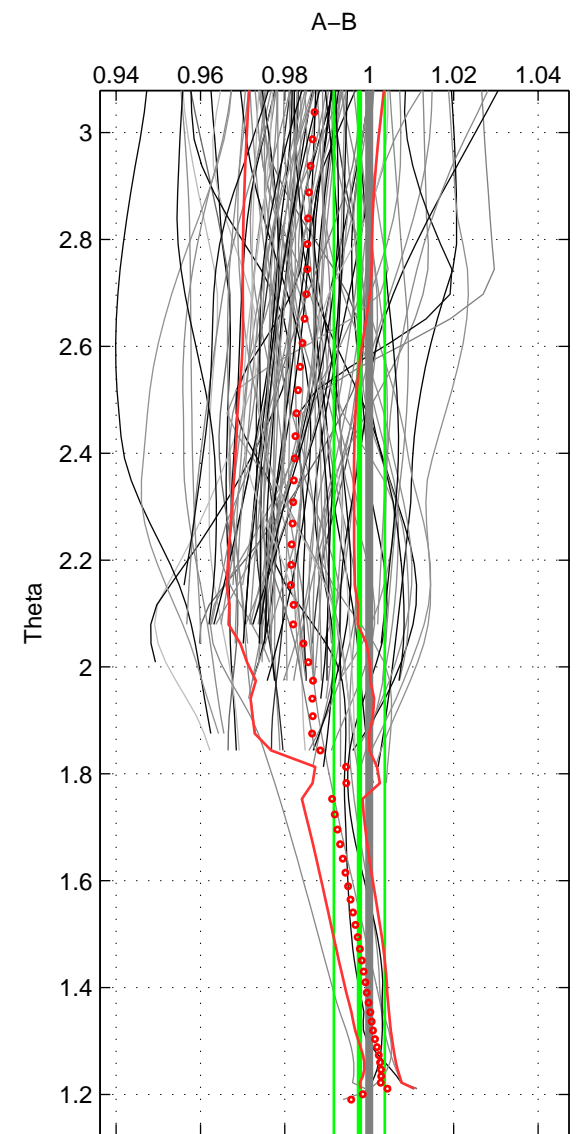

Cruise A (red). Date: Jul 2001 Cruisename: 656-49UF20010710

Cruise B (blue). Date: Apr 2008 Cruisename: 677-49UF20080422

\*\*\* "Favourite" values are means of spaces 1 2.

	Offset	O.StDev	Ratio	R.Stdev	Rating
SIGMA:	-0.035	0.033	0.987	0.012	5
THETA:	-0.005	0.015	0.998	0.006	5
DEPTH:	-0.018	0.031	0.994	0.011	3
FAV.:	-0.020	0.024	0.992	0.009	5

Profiles of A: 34  
 Profiles of B: 32  
 Diff profs : 100  
 WMoffset (A-B): -0.034896  
 WMoffset stdev: 0.032621  
 WMratio (A/B): 0.98717  
 WMratio stdev: 0.011904

Quality (1-5): 5

Profiles of A: 34  
 Profiles of B: 32  
 Diff profs : 100  
 WMoffset (A-B): -0.0054276  
 WMoffset stdev: 0.015256  
 WMratio (A/B): 0.99765  
 WMratio stdev: 0.0060399

Quality (1-5): 5

Profiles of A: 34  
 Profiles of B: 32  
 Diff profs : 100  
 WMoffset (A-B): -0.017656  
 WMoffset stdev: 0.030514  
 WMratio (A/B): 0.99383  
 WMratio stdev: 0.011483

Quality (1-5): 3