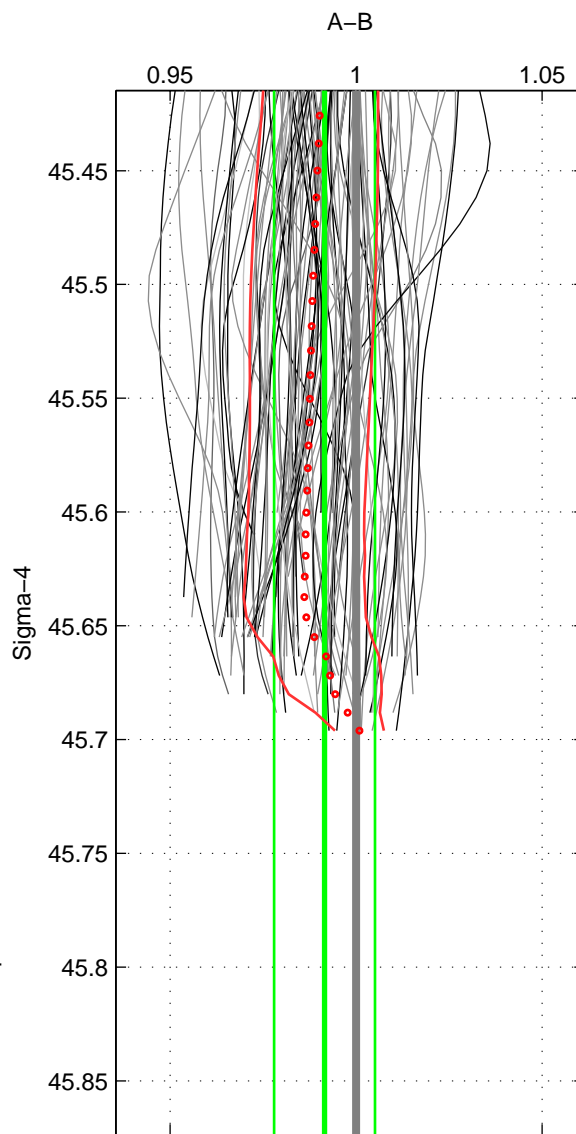

Cruise A (red). Date: Jul 2001 Cruisename: 656-49UF20010710

Cruise B (blue). Date: Aug 2008 Cruisename: 679-49UF20080804

*** "Favourite" values are means of spaces 1 2.

	Offset	O.StDev	Ratio	R.Stdev	Rating
SIGMA:	-0.023	0.037	0.991	0.014	5
THETA:	-0.025	0.041	0.991	0.015	5
DEPTH:	-0.033	0.003	0.988	0.001	3
FAV. :	-0.024	0.039	0.991	0.014	5

Profiles of A: 34
 Profiles of B: 32
 Diff profs : 100
 WMoffset (A-B): -0.022999
 WMoffset stdev: 0.036903
 WMratio (A/B): 0.99149
 WMratio stdev: 0.013567

Quality (1-5): 5

Profiles of A: 34
 Profiles of B: 32
 Diff profs : 100
 WMoffset (A-B): -0.024725
 WMoffset stdev: 0.041374
 WMratio (A/B): 0.99096
 WMratio stdev: 0.015064

Quality (1-5): 5

Profiles of A: 34
 Profiles of B: 32
 Diff profs : 100
 WMoffset (A-B): -0.032911
 WMoffset stdev: 0.0031521
 WMratio (A/B): 0.988
 WMratio stdev: 0.0012951

Quality (1-5): 3

Please note that statistics are bad.