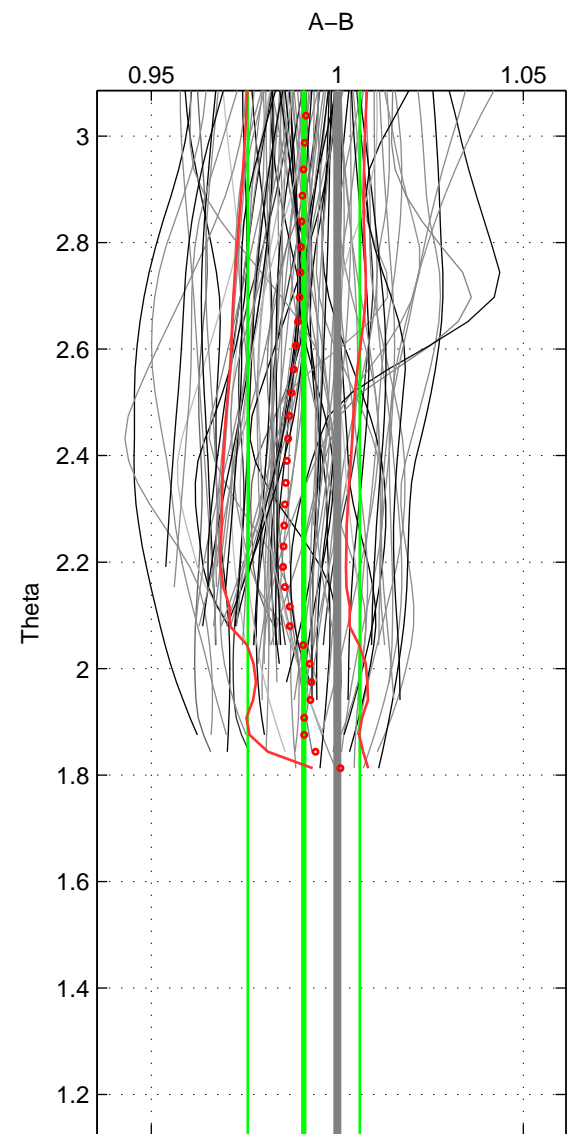

Cruise A (red). Date: Jul 2001 Cruisename: 656-49UF20010710

Cruise B (blue). Date: Aug 2008 Cruisename: 679-49UF20080804

*** "Favourite" values are means of spaces 1 2.

	Offset	O.StDev	Ratio	R.Stdev	Rating
SIGMA:	-0.023	0.037	0.991	0.014	5
THETA:	-0.025	0.041	0.991	0.015	5
DEPTH:	-0.033	0.003	0.988	0.001	3
FAV. :	-0.024	0.039	0.991	0.014	5

Profiles of A: 34
 Profiles of B: 32
 Diff profs : 100
 WMoffset (A-B): -0.022999
 WMoffset stdev: 0.036903
 WMratio (A/B): 0.99149
 WMratio stdev: 0.013567

Quality (1-5): 5

Profiles of A: 34
 Profiles of B: 32
 Diff profs : 100
 WMoffset (A-B): -0.024725
 WMoffset stdev: 0.041374
 WMratio (A/B): 0.99096
 WMratio stdev: 0.015064

Quality (1-5): 5

Profiles of A: 34
 Profiles of B: 32
 Diff profs : 100
 WMoffset (A-B): -0.032911
 WMoffset stdev: 0.0031521
 WMratio (A/B): 0.988
 WMratio stdev: 0.0012951

Quality (1-5): 3

Please note that statistics are bad.