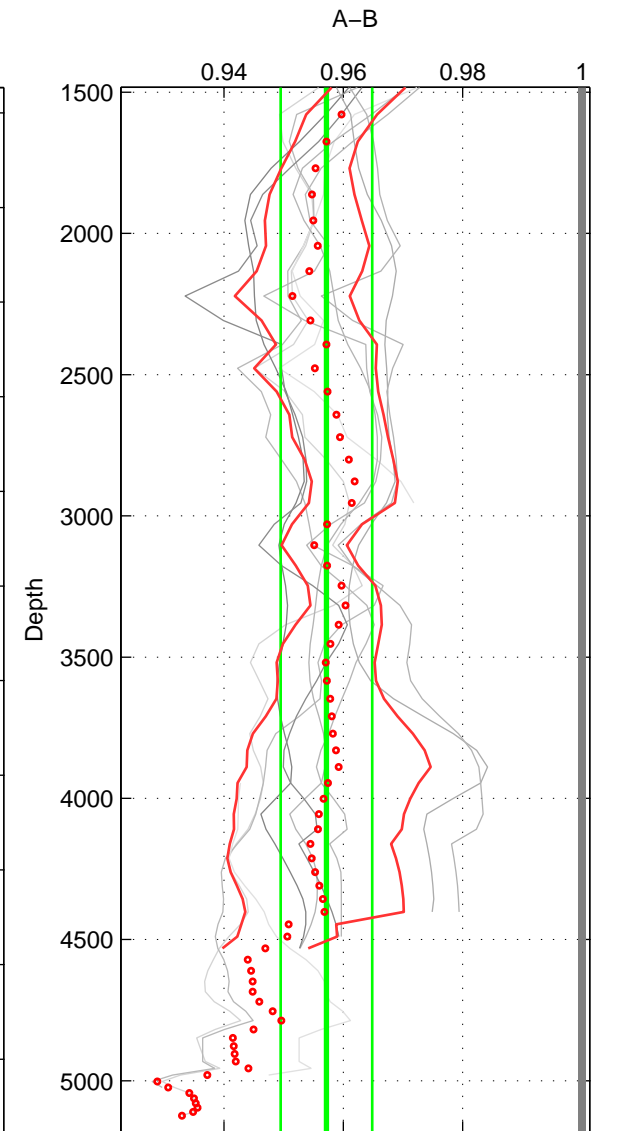

Cruise A (red). Date: Jan 1974 Cruisename: 473-318M19730822

Cruise B (blue). Date: Mar 1989 Cruisename: 507-32MW19890206

*** "Favourite" values are means of spaces 1 2 3.

	Offset	O.StDev	Ratio	R.Stdev	Rating
SIGMA:	-0.120	0.018	0.957	0.006	5
THETA:	-0.119	0.018	0.957	0.006	5
DEPTH:	-0.114	0.021	0.957	0.008	5
FAV.:	-0.118	0.019	0.957	0.007	5

Profiles of A: 3
 Profiles of B: 6
 Diff profs : 9
 WMoffset (A-B): -0.11969
 WMoffset stdev: 0.018145
 WMratio (A/B): 0.95678
 WMratio stdev: 0.0063472

Quality (1-5): 5

Profiles of A: 3
 Profiles of B: 6
 Diff profs : 9
 WMoffset (A-B): -0.11887
 WMoffset stdev: 0.01802
 WMratio (A/B): 0.95706
 WMratio stdev: 0.0063145

Quality (1-5): 5

Profiles of A: 3
 Profiles of B: 6
 Diff profs : 9
 WMoffset (A-B): -0.11449
 WMoffset stdev: 0.020808
 WMratio (A/B): 0.95716
 WMratio stdev: 0.0076773

Quality (1-5): 5