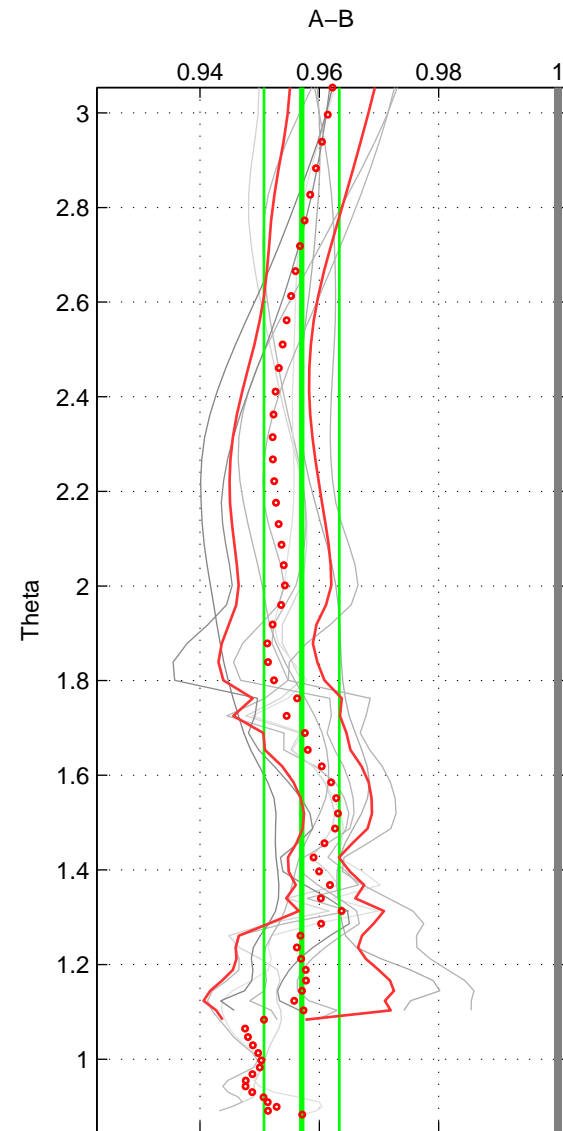

Cruise A (red). Date: Jan 1974 Cruisename: 473-318M19730822

Cruise B (blue). Date: Mar 1989 Cruisename: 507-32MW19890206

*** "Favourite" values are means of spaces 1 2 3.

	Offset	O.StDev	Ratio	R.Stdev	Rating
SIGMA:	-0.120	0.018	0.957	0.006	5
THETA:	-0.119	0.018	0.957	0.006	5
DEPTH:	-0.114	0.021	0.957	0.008	5
FAV.:	-0.118	0.019	0.957	0.007	5

Profiles of A: 3
 Profiles of B: 6
 Diff profs : 9
 WMoffset (A-B): -0.11969
 WMoffset stdev: 0.018145
 WMratio (A/B): 0.95678
 WMratio stdev: 0.0063472

Quality (1-5): 5

Profiles of A: 3
 Profiles of B: 6
 Diff profs : 9
 WMoffset (A-B): -0.11887
 WMoffset stdev: 0.01802
 WMratio (A/B): 0.95706
 WMratio stdev: 0.0063145

Quality (1-5): 5

Profiles of A: 3
 Profiles of B: 6
 Diff profs : 9
 WMoffset (A-B): -0.11449
 WMoffset stdev: 0.020808
 WMratio (A/B): 0.95716
 WMratio stdev: 0.0076773

Quality (1-5): 5