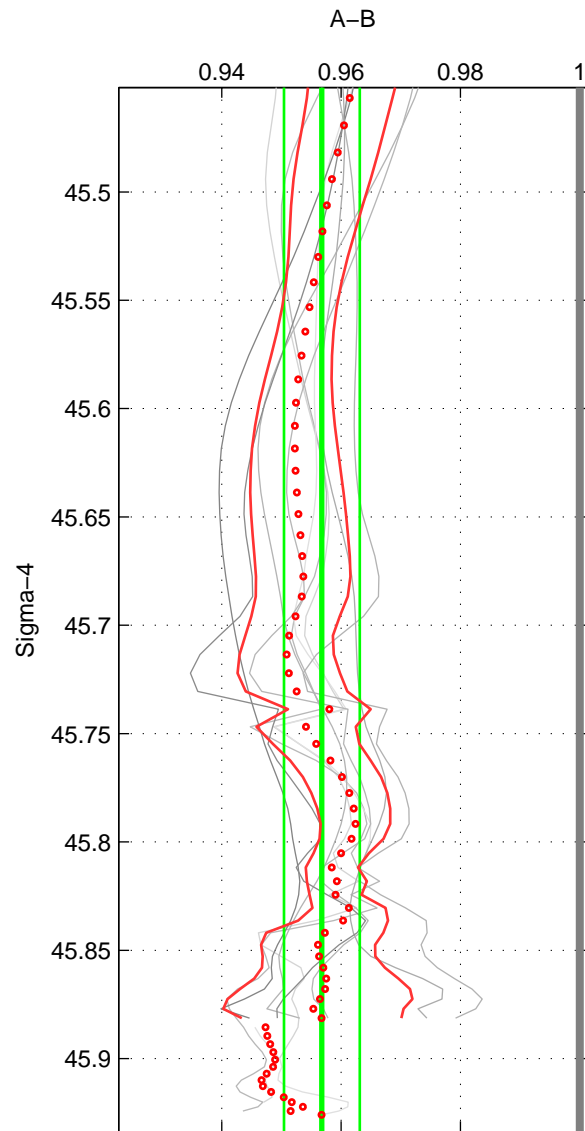

Cruise A (red). Date: Jan 1974 Cruisename: 473-318M19730822

Cruise B (blue). Date: Mar 1989 Cruisename: 507-32MW19890206

*** "Favourite" values are means of spaces 1 2 3.

	Offset	O.StDev	Ratio	R.Stdev	Rating
SIGMA:	-0.120	0.018	0.957	0.006	5
THETA:	-0.119	0.018	0.957	0.006	5
DEPTH:	-0.114	0.021	0.957	0.008	5
FAV.:	-0.118	0.019	0.957	0.007	5

Profiles of A: 3
 Profiles of B: 6
 Diff profs : 9
 WMoffset (A-B): -0.11969
 WMoffset stdev: 0.018145
 WMratio (A/B): 0.95678
 WMratio stdev: 0.0063472

Quality (1-5): 5

Profiles of A: 3
 Profiles of B: 6
 Diff profs : 9
 WMoffset (A-B): -0.11887
 WMoffset stdev: 0.01802
 WMratio (A/B): 0.95706
 WMratio stdev: 0.0063145

Quality (1-5): 5

Profiles of A: 3
 Profiles of B: 6
 Diff profs : 9
 WMoffset (A-B): -0.11449
 WMoffset stdev: 0.020808
 WMratio (A/B): 0.95716
 WMratio stdev: 0.0076773

Quality (1-5): 5