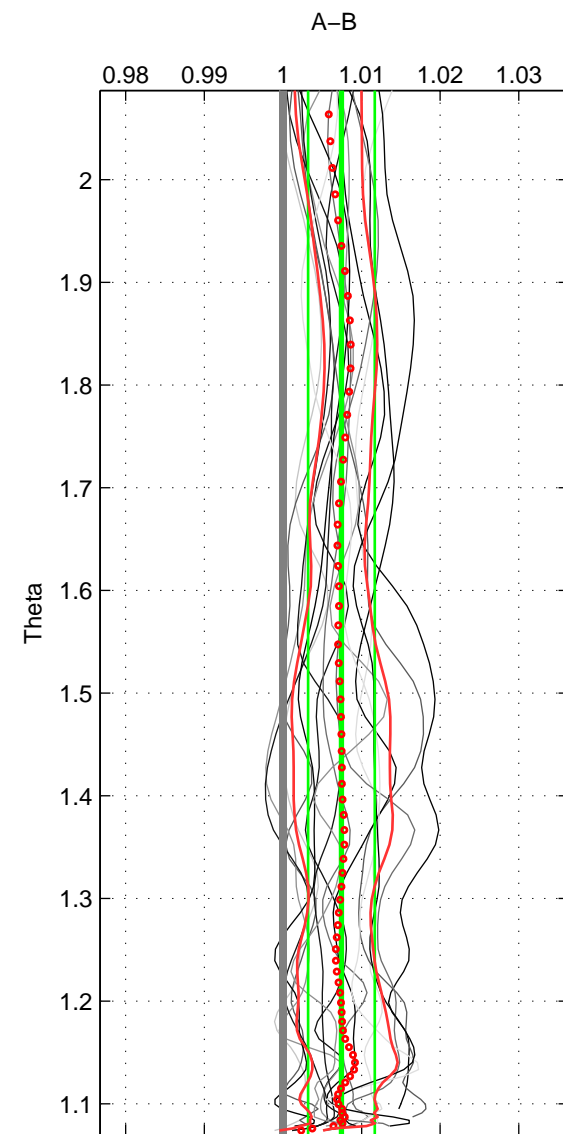

Cruise A (red). Date: Mar 2005 Cruisename: 604-49NZ20050228

Cruise B (blue). Date: Jun 2006 Cruisename: 608-49NZ20060526

*** "Favourite" values are means of spaces 1 2 3.

	Offset	O.StDev	Ratio	R.Stdev	Rating
SIGMA:	0.020	0.011	1.007	0.004	5
THETA:	0.020	0.012	1.007	0.004	5
DEPTH:	0.020	0.013	1.008	0.005	5
FAV.:	0.020	0.012	1.007	0.005	5

Profiles of A: 3
 Profiles of B: 16
 Diff profs : 16
 WMoffset (A-B): 0.01993
 WMoffset stdev: 0.011368
 WMratio (A/B): 1.0072
 WMratio stdev: 0.004095

Quality (1-5): 5

Profiles of A: 3
 Profiles of B: 16
 Diff profs : 16
 WMoffset (A-B): 0.020395
 WMoffset stdev: 0.01167
 WMratio (A/B): 1.0074
 WMratio stdev: 0.0042462

Quality (1-5): 5

Profiles of A: 3
 Profiles of B: 16
 Diff profs : 16
 WMoffset (A-B): 0.019587
 WMoffset stdev: 0.013108
 WMratio (A/B): 1.0077
 WMratio stdev: 0.0052725

Quality (1-5): 5