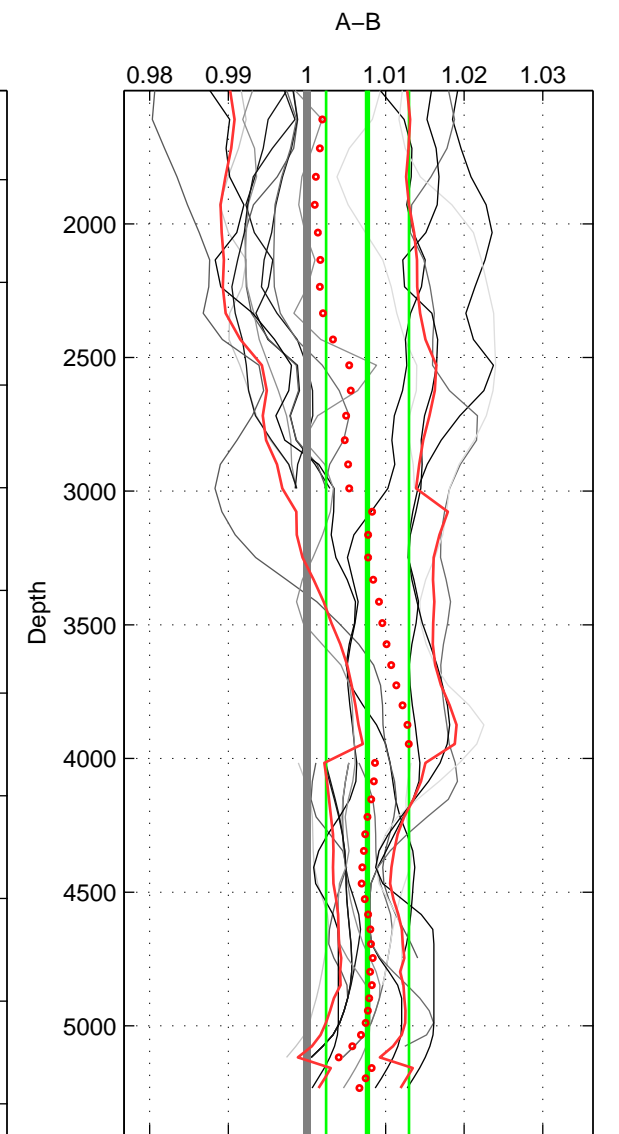

Cruise A (red). Date: Mar 2005 Cruisename: 604-49NZ20050228

Cruise B (blue). Date: Jun 2006 Cruisename: 608-49NZ20060526

*** "Favourite" values are means of spaces 1 2 3.

	Offset	O.StDev	Ratio	R.Stdev	Rating
SIGMA:	0.020	0.011	1.007	0.004	5
THETA:	0.020	0.012	1.007	0.004	5
DEPTH:	0.020	0.013	1.008	0.005	5
FAV.:	0.020	0.012	1.007	0.005	5

Profiles of A: 3
 Profiles of B: 16
 Diff profs : 16
 WMoffset (A-B): 0.01993
 WMoffset stdev: 0.011368
 WMratio (A/B): 1.0072
 WMratio stdev: 0.004095

Quality (1-5): 5

Profiles of A: 3
 Profiles of B: 16
 Diff profs : 16
 WMoffset (A-B): 0.020395
 WMoffset stdev: 0.01167
 WMratio (A/B): 1.0074
 WMratio stdev: 0.0042462

Quality (1-5): 5

Profiles of A: 3
 Profiles of B: 16
 Diff profs : 16
 WMoffset (A-B): 0.019587
 WMoffset stdev: 0.013108
 WMratio (A/B): 1.0077
 WMratio stdev: 0.0052725

Quality (1-5): 5