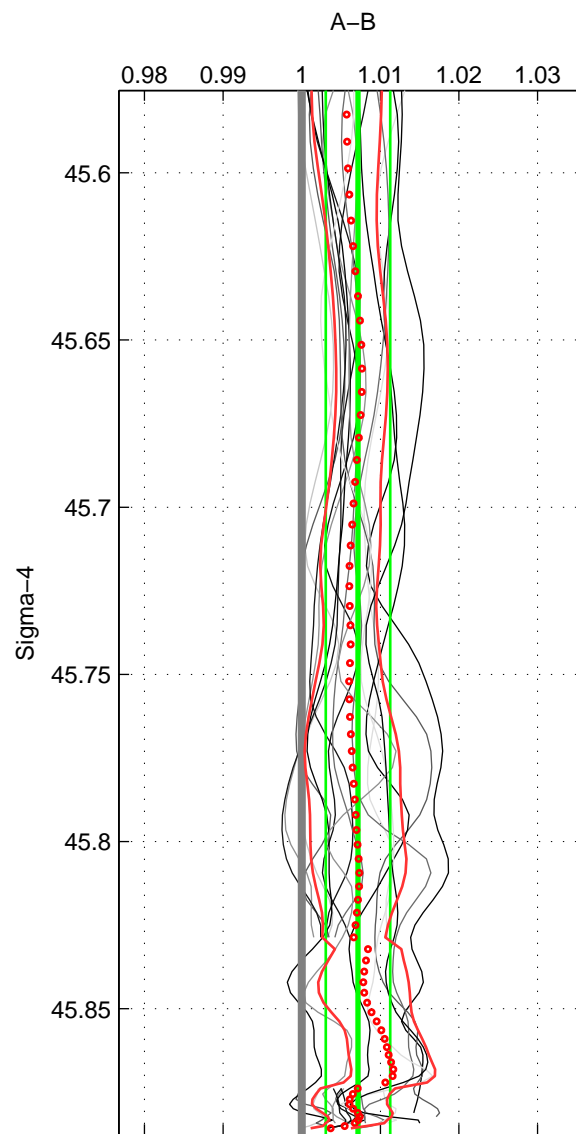

Cruise A (red). Date: Mar 2005 Cruisename: 604-49NZ20050228

Cruise B (blue). Date: Jun 2006 Cruisename: 608-49NZ20060526

*** "Favourite" values are means of spaces 1 2 3.

	Offset	O.StDev	Ratio	R.Stdev	Rating
SIGMA:	0.020	0.011	1.007	0.004	5
THETA:	0.020	0.012	1.007	0.004	5
DEPTH:	0.020	0.013	1.008	0.005	5
FAV.:	0.020	0.012	1.007	0.005	5

Profiles of A: 3
 Profiles of B: 16
 Diff profs : 16
 WMoffset (A-B): 0.01993
 WMoffset stdev: 0.011368
 WMratio (A/B): 1.0072
 WMratio stdev: 0.004095

Quality (1-5): 5

Profiles of A: 3
 Profiles of B: 16
 Diff profs : 16
 WMoffset (A-B): 0.020395
 WMoffset stdev: 0.01167
 WMratio (A/B): 1.0074
 WMratio stdev: 0.0042462

Quality (1-5): 5

Profiles of A: 3
 Profiles of B: 16
 Diff profs : 16
 WMoffset (A-B): 0.019587
 WMoffset stdev: 0.013108
 WMratio (A/B): 1.0077
 WMratio stdev: 0.0052725

Quality (1-5): 5