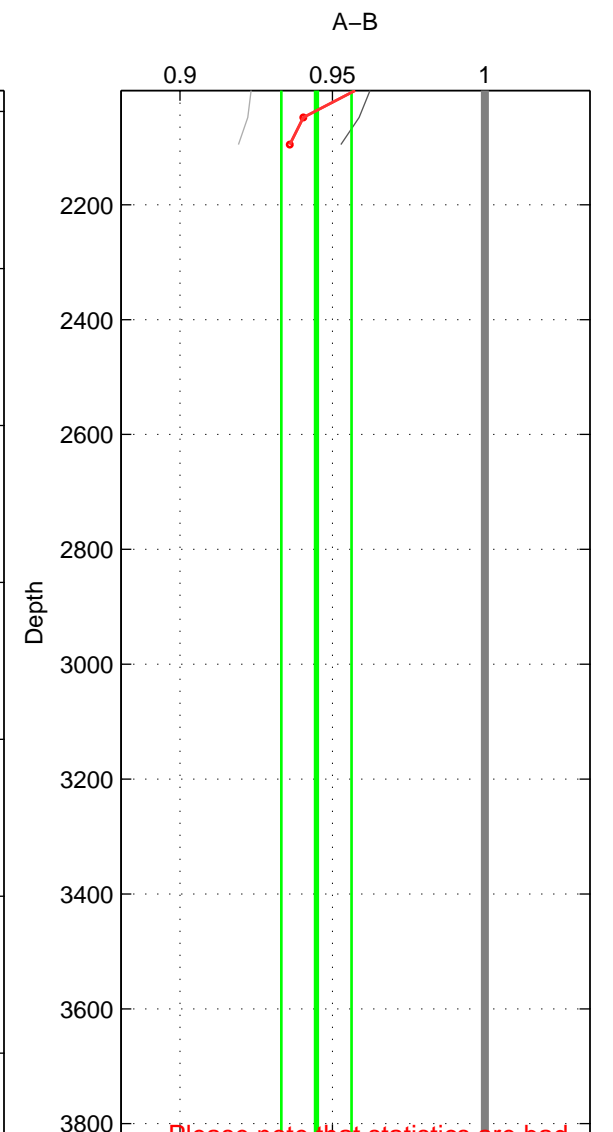

Cruise A (red). Date: Oct 2009 Cruisename: 47-18SN20090917

Cruise B (blue). Date: Aug 2004 Cruisename: 56-32H120040718

\*\*\* "Favourite" values are those of space 2.

	Offset	O.StDev	Ratio	R.Stdev	Rating
SIGMA:	-0.056	0.023	0.946	0.022	3
THETA:	-0.051	0.024	0.951	0.023	4
DEPTH:	-0.057	0.012	0.945	0.012	3
FAV. :	-0.051	0.024	0.951	0.023	4

Profiles of A: 5  
 Profiles of B: 2  
 Diff profs : 6  
 WMoffset (A-B): -0.056314  
 WMoffset stdev: 0.022544  
 WMratio (A/B): 0.94581  
 WMratio stdev: 0.021639

Quality (1-5): 3

Profiles of A: 4  
 Profiles of B: 5  
 Diff profs : 11  
 WMoffset (A-B): -0.051439  
 WMoffset stdev: 0.024336  
 WMratio (A/B): 0.9506  
 WMratio stdev: 0.022905

Quality (1-5): 4

Profiles of A: 5  
 Profiles of B: 4  
 Diff profs : 14  
 WMoffset (A-B): -0.057126  
 WMoffset stdev: 0.012376  
 WMratio (A/B): 0.94475  
 WMratio stdev: 0.01151

Quality (1-5): 3

Please note that statistics are bad.