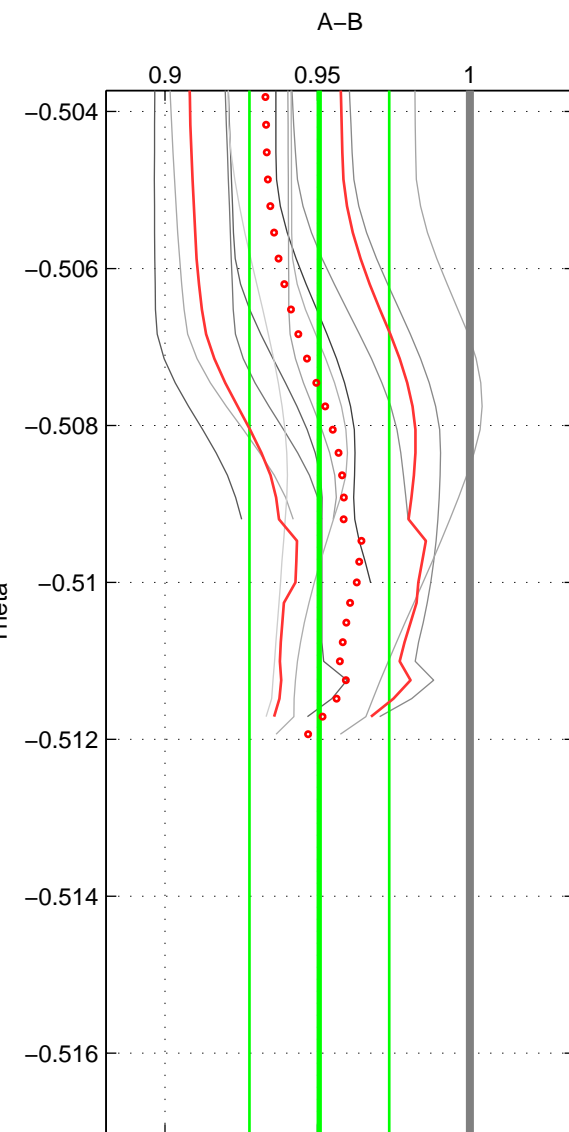

Cruise A (red). Date: Oct 2009 Cruisename: 47-18SN20090917

Cruise B (blue). Date: Aug 2004 Cruisename: 56-32H120040718

\*\*\* "Favourite" values are those of space 2.

	Offset	O.StDev	Ratio	R.Stdev	Rating
SIGMA:	-0.056	0.023	0.946	0.022	3
THETA:	-0.051	0.024	0.951	0.023	4
DEPTH:	-0.057	0.012	0.945	0.012	3
FAV. :	-0.051	0.024	0.951	0.023	4

Profiles of A: 5  
 Profiles of B: 2  
 Diff profs : 6  
 WMoffset (A-B): -0.056314  
 WMoffset stdev: 0.022544  
 WMratio (A/B): 0.94581  
 WMratio stdev: 0.021639

Quality (1-5): 3

Profiles of A: 4  
 Profiles of B: 5  
 Diff profs : 11  
 WMoffset (A-B): -0.051439  
 WMoffset stdev: 0.024336  
 WMratio (A/B): 0.9506  
 WMratio stdev: 0.022905

Quality (1-5): 4

Profiles of A: 5  
 Profiles of B: 4  
 Diff profs : 14  
 WMoffset (A-B): -0.057126  
 WMoffset stdev: 0.012376  
 WMratio (A/B): 0.94475  
 WMratio stdev: 0.01151

Quality (1-5): 3

Please note that statistics are bad.