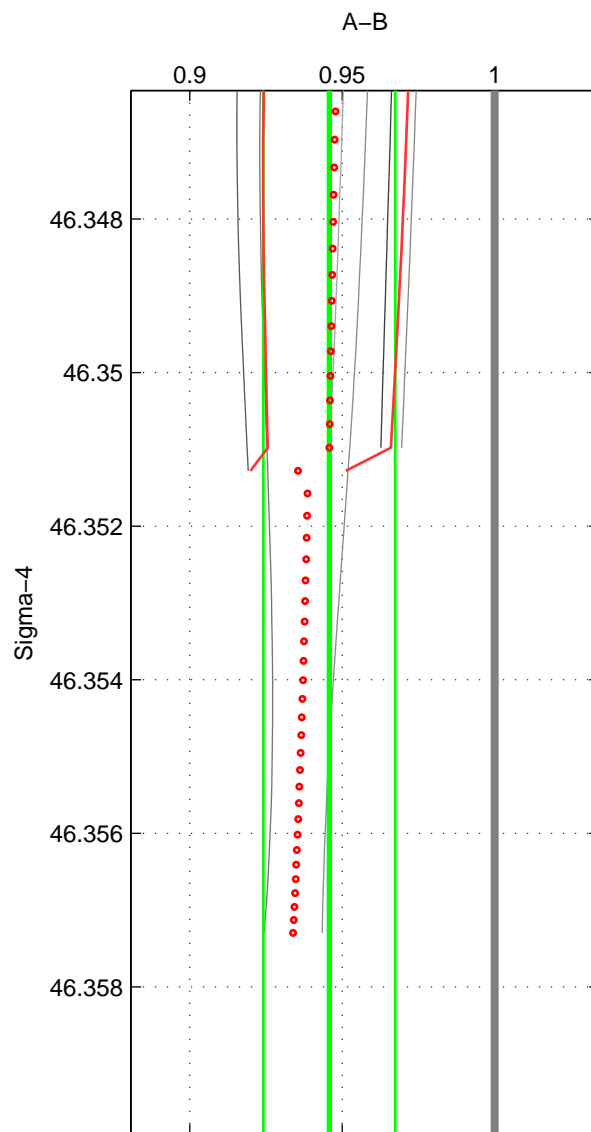

Cruise A (red). Date: Oct 2009 Cruisename: 47-18SN20090917

Cruise B (blue). Date: Aug 2004 Cruisename: 56-32H120040718

\*\*\* "Favourite" values are those of space 2.

	Offset	O.StDev	Ratio	R.Stdev	Rating
SIGMA:	-0.056	0.023	0.946	0.022	3
THETA:	-0.051	0.024	0.951	0.023	4
DEPTH:	-0.057	0.012	0.945	0.012	3
FAV. :	-0.051	0.024	0.951	0.023	4

Profiles of A: 5  
 Profiles of B: 2  
 Diff profs : 6  
 WMoffset (A-B): -0.056314  
 WMoffset stdev: 0.022544  
 WMratio (A/B): 0.94581  
 WMratio stdev: 0.021639

Quality (1-5): 3

Profiles of A: 4  
 Profiles of B: 5  
 Diff profs : 11  
 WMoffset (A-B): -0.051439  
 WMoffset stdev: 0.024336  
 WMratio (A/B): 0.9506  
 WMratio stdev: 0.022905

Quality (1-5): 4

Profiles of A: 5  
 Profiles of B: 4  
 Diff profs : 14  
 WMoffset (A-B): -0.057126  
 WMoffset stdev: 0.012376  
 WMratio (A/B): 0.94475  
 WMratio stdev: 0.01151

Quality (1-5): 3

Please note that statistics are bad.