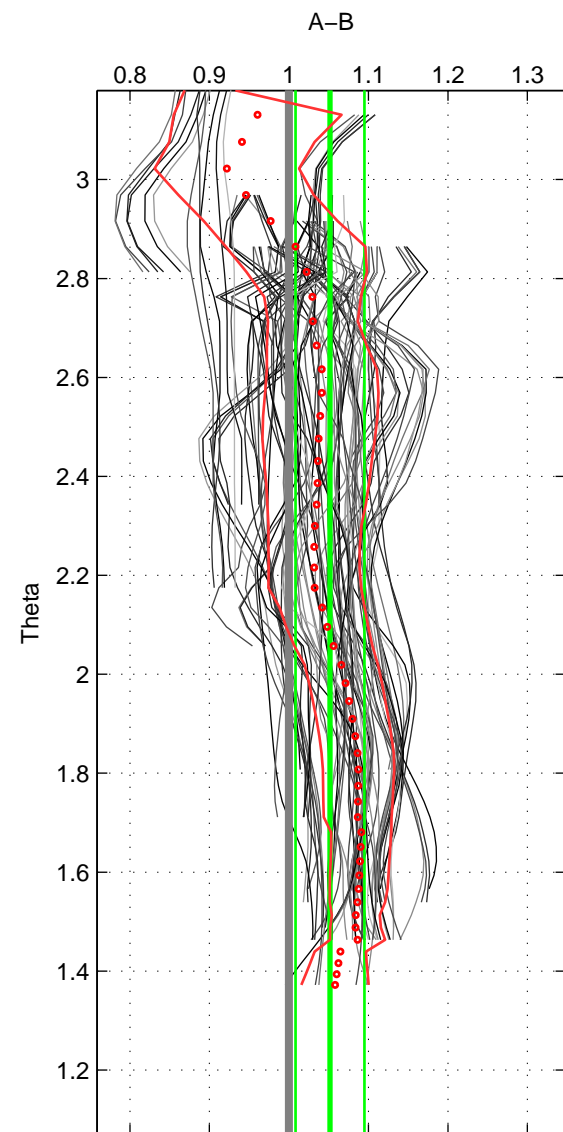

Cruise A (red). Date: May 1996 Cruisename: 187-18HU19960512
 Cruise B (blue). Date: May 2008 Cruisename: 199-18HU20080520

*** "Favourite" values are means of spaces 1 2 3.

	Offset	O.StDev	Ratio	R.Stdev	Rating
SIGMA:	0.049	0.045	1.047	0.045	5
THETA:	0.055	0.044	1.052	0.043	5
DEPTH:	0.077	0.031	1.077	0.032	5
FAV.:	0.060	0.040	1.058	0.040	5

Profiles of A: 17
 Profiles of B: 17
 Diff profs: 100
 WMoffset (A-B): 0.04925
 WMoffset stdev: 0.044779
 WMratio (A/B): 1.0465
 WMratio stdev: 0.044652

Quality (1-5): 5

Profiles of A: 17
 Profiles of B: 17
 Diff profs: 99
 WMoffset (A-B): 0.055158
 WMoffset stdev: 0.043567
 WMratio (A/B): 1.0517
 WMratio stdev: 0.043425

Quality (1-5): 5

Profiles of A: 16
 Profiles of B: 17
 Diff profs: 94
 WMoffset (A-B): 0.076704
 WMoffset stdev: 0.030649
 WMratio (A/B): 1.0767
 WMratio stdev: 0.031818

Quality (1-5): 5