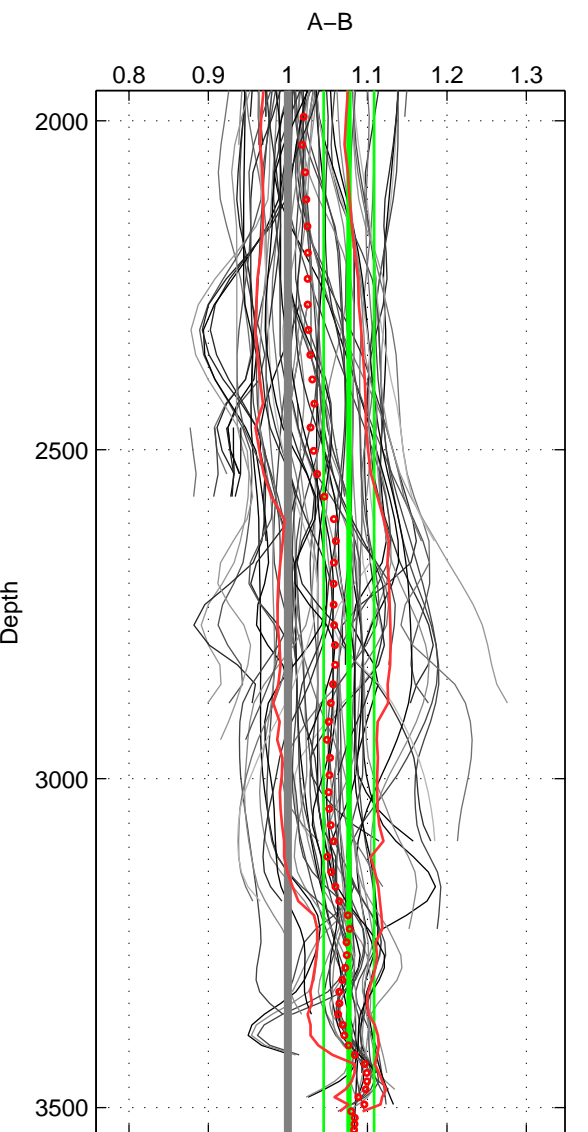

Cruise A (red). Date: May 1996 Cruisename: 187-18HU19960512
 Cruise B (blue). Date: May 2008 Cruisename: 199-18HU20080520

*** "Favourite" values are means of spaces 1 2 3.

	Offset	O.StDev	Ratio	R.Stdev	Rating
SIGMA:	0.049	0.045	1.047	0.045	5
THETA:	0.055	0.044	1.052	0.043	5
DEPTH:	0.077	0.031	1.077	0.032	5
FAV.:	0.060	0.040	1.058	0.040	5

Profiles of A: 17
 Profiles of B: 17
 Diff profs: 100
 WMoffset (A-B): 0.04925
 WMoffset stdev: 0.044779
 WMratio (A/B): 1.0465
 WMratio stdev: 0.044652

Quality (1-5): 5

Profiles of A: 17
 Profiles of B: 17
 Diff profs: 99
 WMoffset (A-B): 0.055158
 WMoffset stdev: 0.043567
 WMratio (A/B): 1.0517
 WMratio stdev: 0.043425

Quality (1-5): 5

Profiles of A: 16
 Profiles of B: 17
 Diff profs: 94
 WMoffset (A-B): 0.076704
 WMoffset stdev: 0.030649
 WMratio (A/B): 1.0767
 WMratio stdev: 0.031818

Quality (1-5): 5