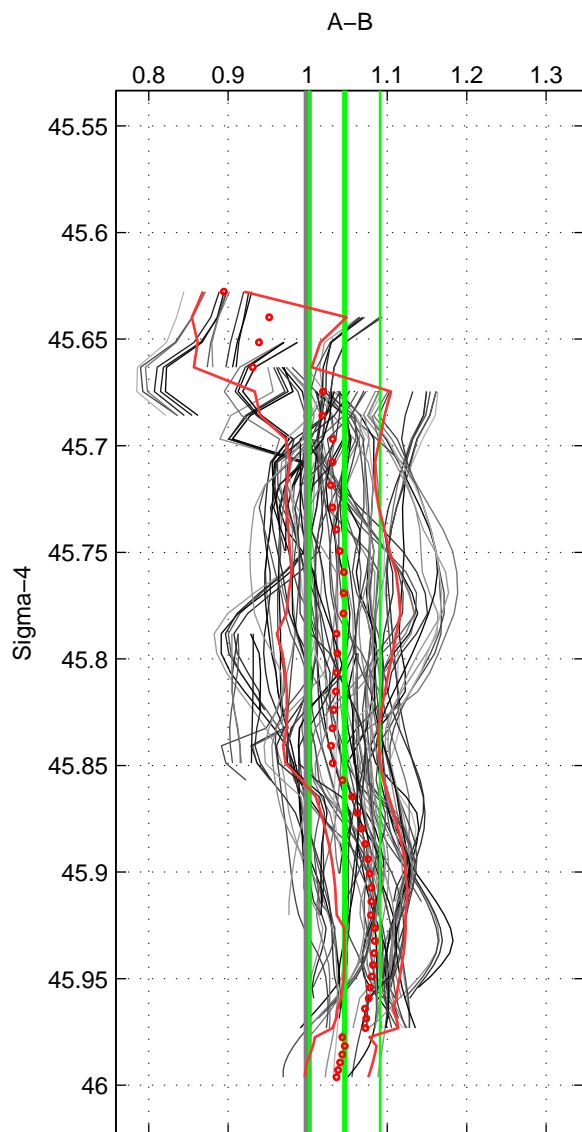

Cruise A (red). Date: May 1996 Cruisename: 187-18HU19960512
 Cruise B (blue). Date: May 2008 Cruisename: 199-18HU20080520

*** "Favourite" values are means of spaces 1 2 3.

	Offset	O.StDev	Ratio	R.Stdev	Rating
SIGMA:	0.049	0.045	1.047	0.045	5
THETA:	0.055	0.044	1.052	0.043	5
DEPTH:	0.077	0.031	1.077	0.032	5
FAV.:	0.060	0.040	1.058	0.040	5

Profiles of A: 17
 Profiles of B: 17
 Diff profs: 100
 WMoffset (A-B): 0.04925
 WMoffset stdev: 0.044779
 WMratio (A/B): 1.0465
 WMratio stdev: 0.044652

Quality (1-5): 5

Profiles of A: 17
 Profiles of B: 17
 Diff profs: 99
 WMoffset (A-B): 0.055158
 WMoffset stdev: 0.043567
 WMratio (A/B): 1.0517
 WMratio stdev: 0.043425

Quality (1-5): 5

Profiles of A: 16
 Profiles of B: 17
 Diff profs: 94
 WMoffset (A-B): 0.076704
 WMoffset stdev: 0.030649
 WMratio (A/B): 1.0767
 WMratio stdev: 0.031818

Quality (1-5): 5