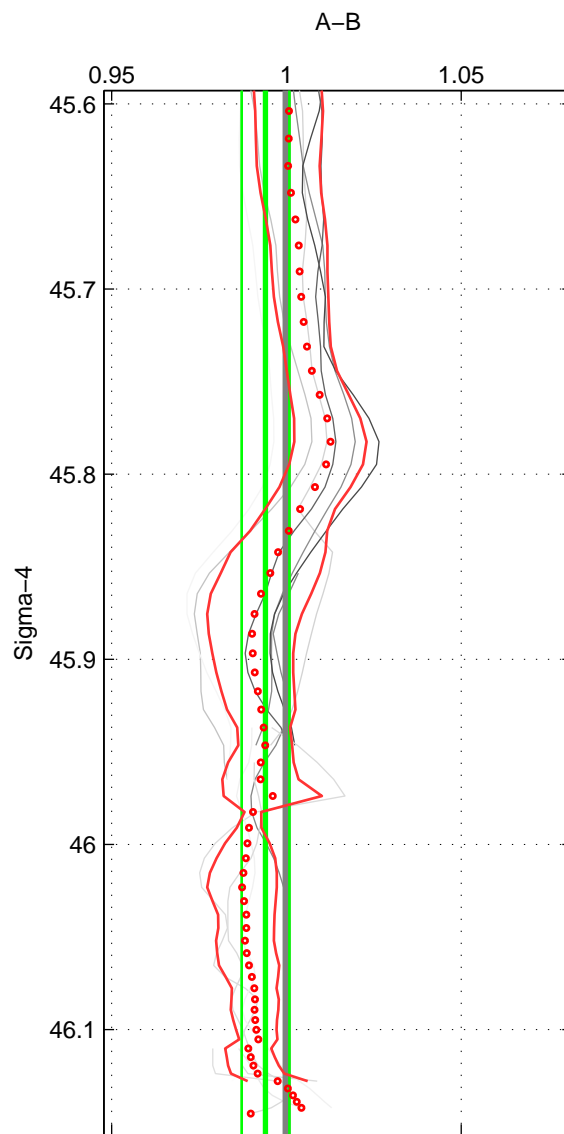

Cruise A (red). Date: Oct 1991 Cruisename: 330-09AR19910925  
 Cruise B (blue). Date: Jan 1995 Cruisename: 384-49HH19941213

\*\*\* "Favourite" values are those of space 3.

	Offset	O.StDev	Ratio	R.Stdev	Rating
SIGMA:	-0.014	0.016	0.994	0.007	4
THETA:	-0.015	0.014	0.993	0.006	4
DEPTH:	-0.014	0.019	0.994	0.008	5
FAV. :	-0.014	0.019	0.994	0.008	5

Profiles of A: 9  
 Profiles of B: 6  
 Diff profs : 13  
 WMoffset (A-B): -0.013777  
 WMoffset stdev: 0.016163  
 WMratio (A/B): 0.99401  
 WMratio stdev: 0.006831

Quality (1-5): 4

Profiles of A: 9  
 Profiles of B: 6  
 Diff profs : 12  
 WMoffset (A-B): -0.015387  
 WMoffset stdev: 0.014261  
 WMratio (A/B): 0.99337  
 WMratio stdev: 0.0060253

Quality (1-5): 4

Profiles of A: 9  
 Profiles of B: 6  
 Diff profs : 13  
 WMoffset (A-B): -0.014206  
 WMoffset stdev: 0.019007  
 WMratio (A/B): 0.99395  
 WMratio stdev: 0.0081172

Quality (1-5): 5