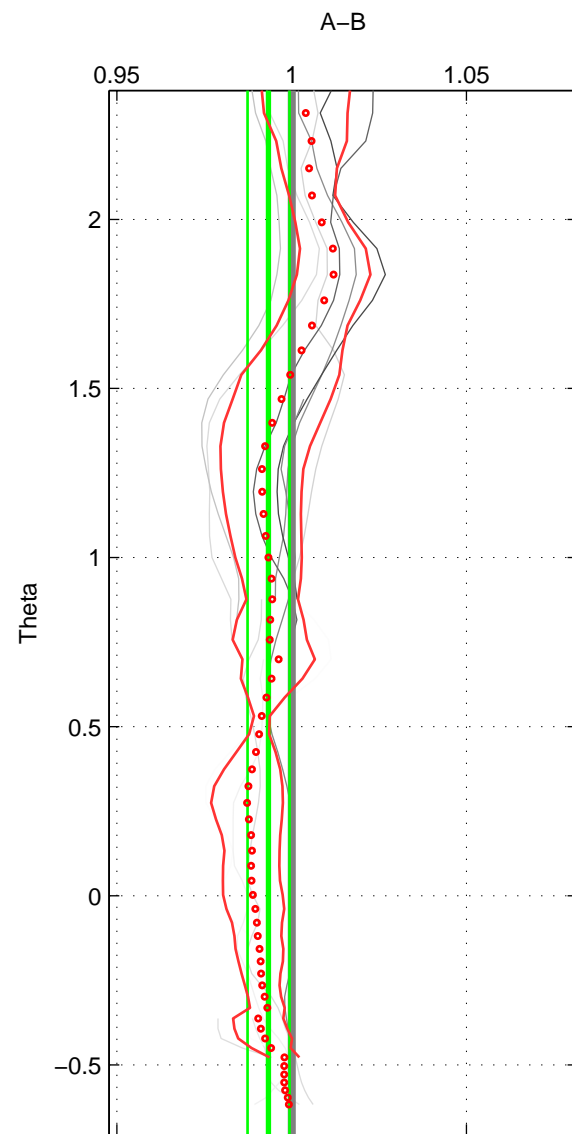

Cruise A (red). Date: Oct 1991 Cruisename: 330-09AR19910925  
 Cruise B (blue). Date: Jan 1995 Cruisename: 384-49HH19941213

\*\*\* "Favourite" values are those of space 3.

	Offset	O.StDev	Ratio	R.Stdev	Rating
SIGMA:	-0.014	0.016	0.994	0.007	4
THETA:	-0.015	0.014	0.993	0.006	4
DEPTH:	-0.014	0.019	0.994	0.008	5
FAV. :	-0.014	0.019	0.994	0.008	5

Profiles of A: 9  
 Profiles of B: 6  
 Diff profs : 13  
 WMoffset (A-B): -0.013777  
 WMoffset stdev: 0.016163  
 WMratio (A/B): 0.99401  
 WMratio stdev: 0.006831

Quality (1-5): 4

Profiles of A: 9  
 Profiles of B: 6  
 Diff profs : 12  
 WMoffset (A-B): -0.015387  
 WMoffset stdev: 0.014261  
 WMratio (A/B): 0.99337  
 WMratio stdev: 0.0060253

Quality (1-5): 4

Profiles of A: 9  
 Profiles of B: 6  
 Diff profs : 13  
 WMoffset (A-B): -0.014206  
 WMoffset stdev: 0.019007  
 WMratio (A/B): 0.99395  
 WMratio stdev: 0.0081172

Quality (1-5): 5