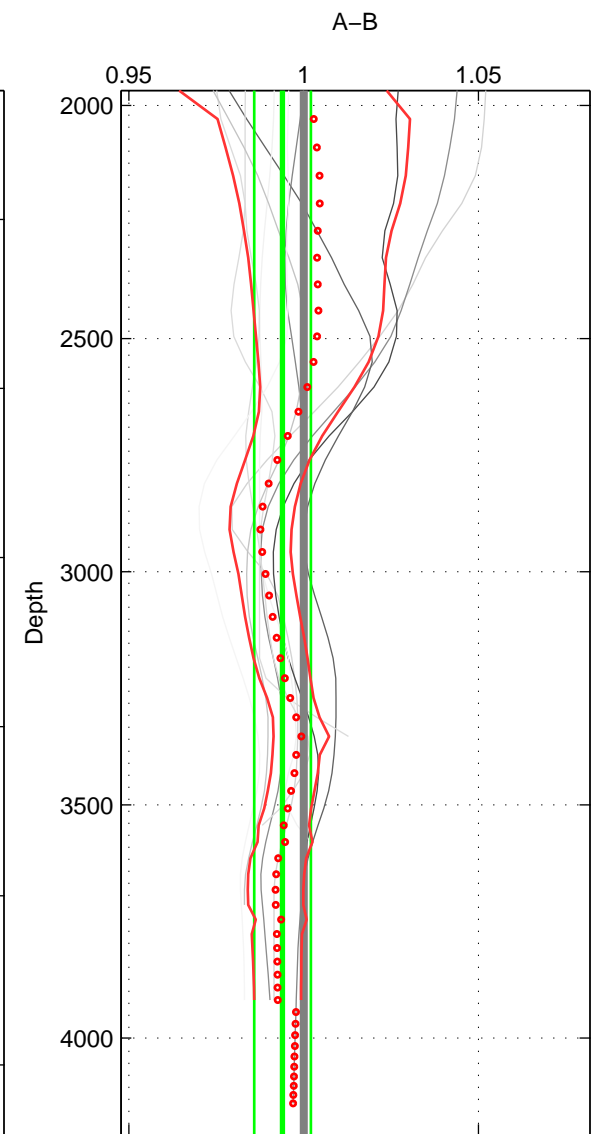

Cruise A (red). Date: Oct 1991 Cruisename: 330-09AR19910925  
 Cruise B (blue). Date: Jan 1995 Cruisename: 384-49HH19941213

\*\*\* "Favourite" values are those of space 3.

	Offset	O.StDev	Ratio	R.Stdev	Rating
SIGMA:	-0.014	0.016	0.994	0.007	4
THETA:	-0.015	0.014	0.993	0.006	4
DEPTH:	-0.014	0.019	0.994	0.008	5
FAV. :	-0.014	0.019	0.994	0.008	5

Profiles of A: 9  
 Profiles of B: 6  
 Diff profs : 13  
 WMoffset (A-B): -0.013777  
 WMoffset stdev: 0.016163  
 WMratio (A/B): 0.99401  
 WMratio stdev: 0.006831

Quality (1-5): 4

Profiles of A: 9  
 Profiles of B: 6  
 Diff profs : 12  
 WMoffset (A-B): -0.015387  
 WMoffset stdev: 0.014261  
 WMratio (A/B): 0.99337  
 WMratio stdev: 0.0060253

Quality (1-5): 4

Profiles of A: 9  
 Profiles of B: 6  
 Diff profs : 13  
 WMoffset (A-B): -0.014206  
 WMoffset stdev: 0.019007  
 WMratio (A/B): 0.99395  
 WMratio stdev: 0.0081172

Quality (1-5): 5