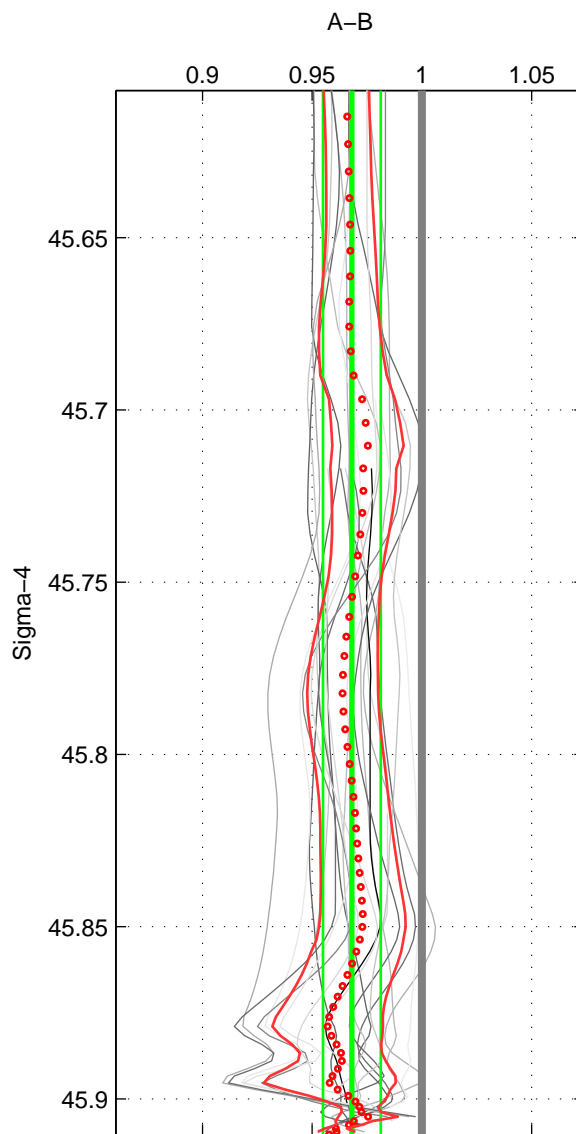

Cruise A (red). Date: May 2012 Cruisename: 246-33AT20120419

Cruise B (blue). Date: May 2005 Cruisename: 306-74AB20050501

\*\*\* "Favourite" values are means of spaces 1 2 3.

	Offset	O.StDev	Ratio	R.Stdev	Rating
SIGMA:	-0.042	0.018	0.968	0.013	5
THETA:	-0.050	0.018	0.962	0.013	5
DEPTH:	-0.048	0.023	0.963	0.017	5
FAV.:	-0.047	0.020	0.964	0.015	5

Profiles of A: 5  
 Profiles of B: 5  
 Diff profs : 20  
 WMoffset (A-B): -0.04153  
 WMoffset stdev: 0.017501  
 WMratio (A/B): 0.96809  
 WMratio stdev: 0.013162

Quality (1-5): 5

Profiles of A: 5  
 Profiles of B: 5  
 Diff profs : 20  
 WMoffset (A-B): -0.050237  
 WMoffset stdev: 0.018397  
 WMratio (A/B): 0.96246  
 WMratio stdev: 0.0131

Quality (1-5): 5

Profiles of A: 5  
 Profiles of B: 5  
 Diff profs : 20  
 WMoffset (A-B): -0.048384  
 WMoffset stdev: 0.022908  
 WMratio (A/B): 0.96281  
 WMratio stdev: 0.017456

Quality (1-5): 5