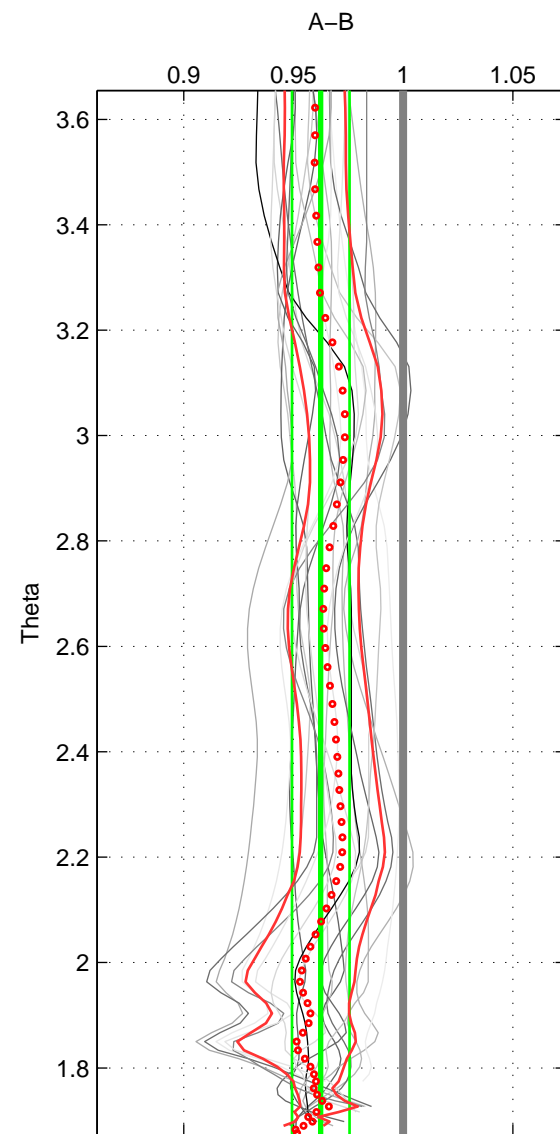

Cruise A (red). Date: May 2012 Cruisename: 246-33AT20120419

Cruise B (blue). Date: May 2005 Cruisename: 306-74AB20050501

\*\*\* "Favourite" values are means of spaces 1 2 3.

	Offset	O.StDev	Ratio	R.Stdev	Rating
SIGMA:	-0.042	0.018	0.968	0.013	5
THETA:	-0.050	0.018	0.962	0.013	5
DEPTH:	-0.048	0.023	0.963	0.017	5
FAV.:	-0.047	0.020	0.964	0.015	5

Profiles of A: 5  
 Profiles of B: 5  
 Diff profs : 20  
 WMoffset (A-B): -0.04153  
 WMoffset stdev: 0.017501  
 WMratio (A/B): 0.96809  
 WMratio stdev: 0.013162

Quality (1-5): 5

Profiles of A: 5  
 Profiles of B: 5  
 Diff profs : 20  
 WMoffset (A-B): -0.050237  
 WMoffset stdev: 0.018397  
 WMratio (A/B): 0.96246  
 WMratio stdev: 0.0131

Quality (1-5): 5

Profiles of A: 5  
 Profiles of B: 5  
 Diff profs : 20  
 WMoffset (A-B): -0.048384  
 WMoffset stdev: 0.022908  
 WMratio (A/B): 0.96281  
 WMratio stdev: 0.017456

Quality (1-5): 5