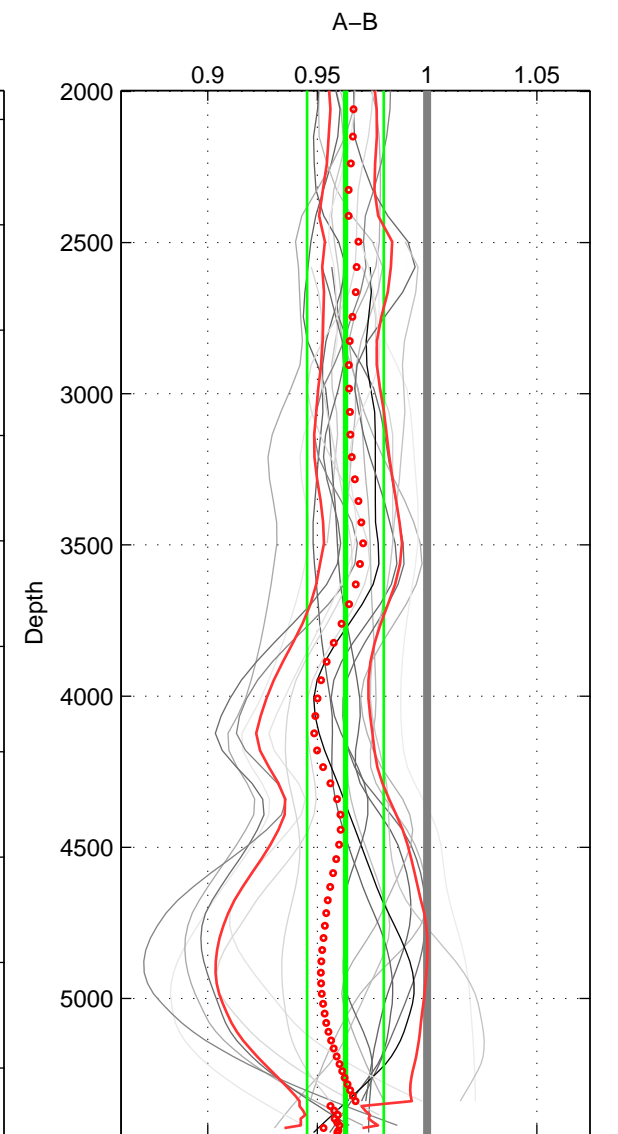

Cruise A (red). Date: May 2012 Cruisename: 246-33AT20120419

Cruise B (blue). Date: May 2005 Cruisename: 306-74AB20050501

\*\*\* "Favourite" values are means of spaces 1 2 3.

	Offset	O.StDev	Ratio	R.Stdev	Rating
SIGMA:	-0.042	0.018	0.968	0.013	5
THETA:	-0.050	0.018	0.962	0.013	5
DEPTH:	-0.048	0.023	0.963	0.017	5
FAV.:	-0.047	0.020	0.964	0.015	5

Profiles of A: 5  
 Profiles of B: 5  
 Diff profs : 20  
 WMoffset (A-B): -0.04153  
 WMoffset stdev: 0.017501  
 WMratio (A/B): 0.96809  
 WMratio stdev: 0.013162

Quality (1-5): 5

Profiles of A: 5  
 Profiles of B: 5  
 Diff profs : 20  
 WMoffset (A-B): -0.050237  
 WMoffset stdev: 0.018397  
 WMratio (A/B): 0.96246  
 WMratio stdev: 0.0131

Quality (1-5): 5

Profiles of A: 5  
 Profiles of B: 5  
 Diff profs : 20  
 WMoffset (A-B): -0.048384  
 WMoffset stdev: 0.022908  
 WMratio (A/B): 0.96281  
 WMratio stdev: 0.017456

Quality (1-5): 5