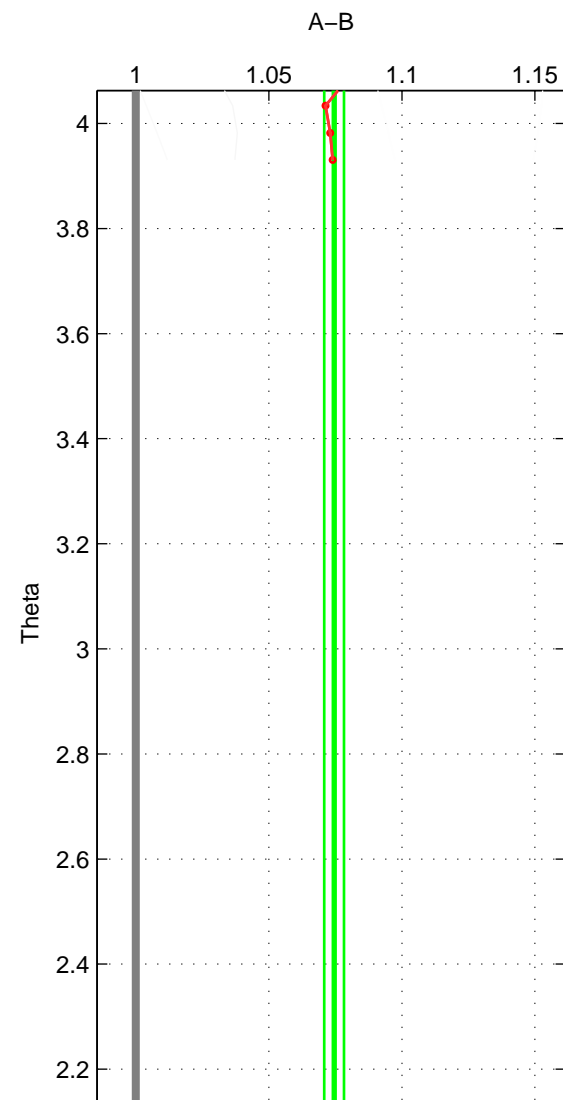

Cruise A (red). Date: Sep 1986 Cruisename: 209-29GD19860904

Cruise B (blue). Date: Jul 1996 Cruisename: 284-64PE19960618

*** "Favourite" values are means of spaces 1 2 3.

	Offset	O.StDev	Ratio	R.Stdev	Rating
SIGMA:	0.105	0.029	1.088	0.024	2
THETA:	0.089	0.004	1.075	0.004	2
DEPTH:	0.067	0.000	1.055	0.000	2
FAV.:	0.087	0.011	1.072	0.009	2

Please note that statistics are bad.

Profiles of A: 3
 Profiles of B: 5
 Diff profs : 6
 WMoffset (A-B): 0.10488
 WMoffset stdev: 0.028914
 WMratio (A/B): 1.0883
 WMratio stdev: 0.023917

Quality (1-5): 2

Please note that statistics are bad.

Profiles of A: 3
 Profiles of B: 5
 Diff profs : 6
 WMoffset (A-B): 0.088954
 WMoffset stdev: 0.0041035
 WMratio (A/B): 1.0746
 WMratio stdev: 0.0037106

Quality (1-5): 2