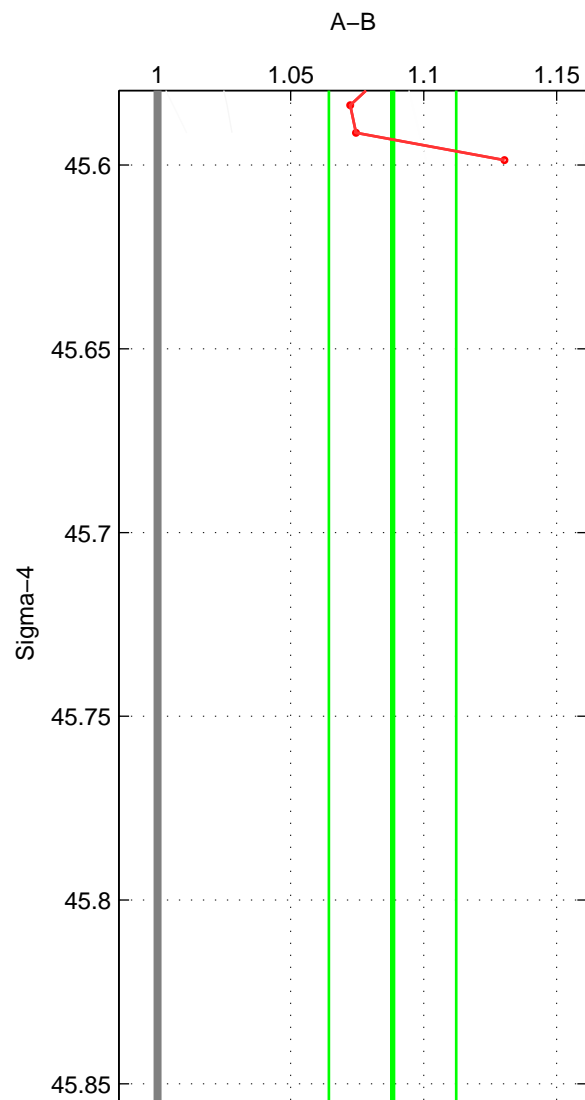

Cruise A (red). Date: Sep 1986 Cruisename: 209-29GD19860904

Cruise B (blue). Date: Jul 1996 Cruisename: 284-64PE19960618

*** "Favourite" values are means of spaces 1 2 3.

	Offset	O.StDev	Ratio	R.Stdev	Rating
SIGMA:	0.105	0.029	1.088	0.024	2
THETA:	0.089	0.004	1.075	0.004	2
DEPTH:	0.067	0.000	1.055	0.000	2
FAV.:	0.087	0.011	1.072	0.009	2

Please note that statistics are bad.

Profiles of A: 3
 Profiles of B: 5
 Diff profs : 6
 WMoffset (A-B): 0.10488
 WMoffset stdev: 0.028914
 WMratio (A/B): 1.0883
 WMratio stdev: 0.023917

Quality (1-5): 2

Please note that statistics are bad.

Profiles of A: 3
 Profiles of B: 5
 Diff profs : 6
 WMoffset (A-B): 0.088954
 WMoffset stdev: 0.0041035
 WMratio (A/B): 1.0746
 WMratio stdev: 0.0037106

Quality (1-5): 2

Please note that statistics are bad.

Profiles of A: 3
 Profiles of B: 5
 Diff profs : 6
 WMoffset (A-B): 0.06682
 WMoffset stdev: 0
 WMratio (A/B): 1.0545
 WMratio stdev: 0

Quality (1-5): 2