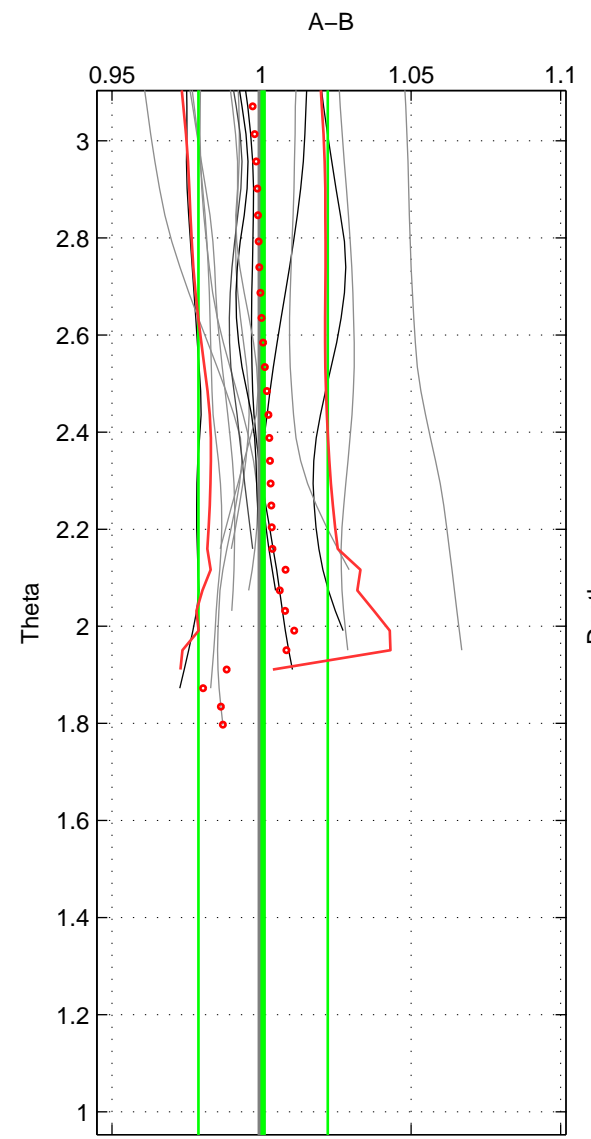

Cruise A (red). Date: Nov 2001 Cruisename: 695-49UP20011010

Cruise B (blue). Date: Jun 2007 Cruisename: 715-49UP20070606

*** "Favourite" values are those of space 2.

| | Offset | O.StDev | Ratio | R.Stdev | Rating |
|--------|--------|---------|-------|---------|--------|
| SIGMA: | -0.046 | 0.009 | 0.985 | 0.003 | 2 |
| THETA: | 0.000 | 0.060 | 1.001 | 0.022 | 4 |
| DEPTH: | 0.014 | 0.002 | 1.006 | 0.001 | 3 |
| FAV.: | 0.000 | 0.060 | 1.001 | 0.022 | 4 |

Profiles of A: 1
 Profiles of B: 16
 Diff profs: 1
 WMoffset (A-B): -0.04577
 WMoffset stdev: 0.0094606
 WMratio (A/B): 0.98462
 WMratio stdev: 0.0033049

Quality (1-5): 2

Profiles of A: 14
 Profiles of B: 16
 Diff profs: 15
 WMoffset (A-B): 0.00015305
 WMoffset stdev: 0.060168
 WMratio (A/B): 1.0006
 WMratio stdev: 0.02163

Quality (1-5): 4

Profiles of A: 14
 Profiles of B: 16
 Diff profs: 15
 WMoffset (A-B): 0.013892
 WMoffset stdev: 0.0024277
 WMratio (A/B): 1.0055
 WMratio stdev: 0.00091997

Quality (1-5): 3