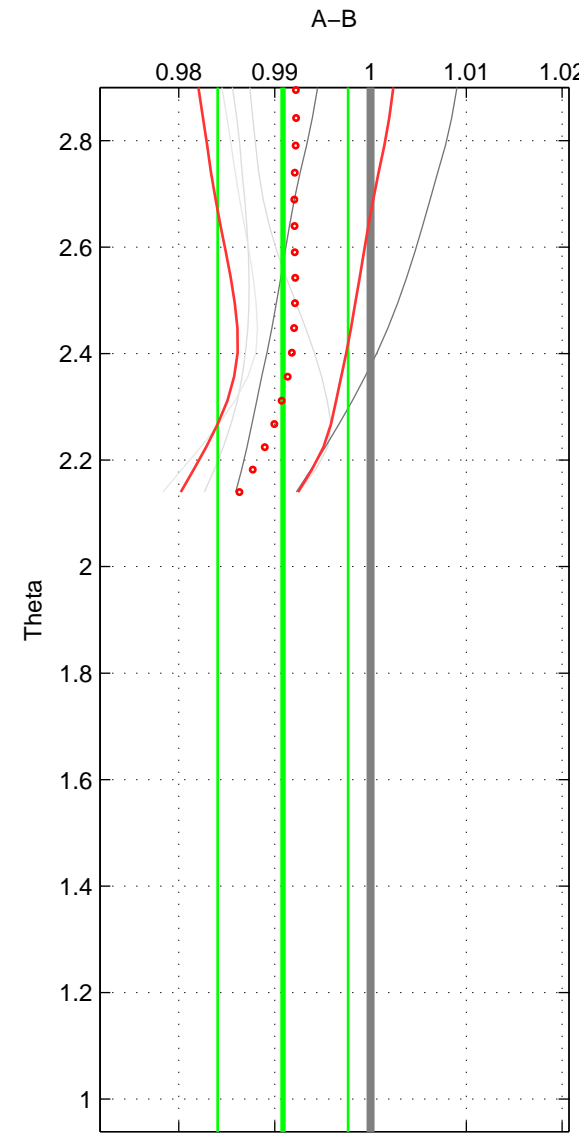

Cruise A (red). Date: Mar 1989 Cruisename: 507-32MW19890206

Cruise B (blue). Date: Oct 1997 Cruisename: 683-49UP19970912

*** "Favourite" values are means of spaces 1 2.

	Offset	O.StDev	Ratio	R.Stdev	Rating
SIGMA:	-0.027	0.020	0.990	0.007	3
THETA:	-0.026	0.019	0.991	0.007	3
DEPTH:	-0.022	0.010	0.992	0.004	2
FAV. :	-0.027	0.020	0.991	0.007	3

Profiles of A: 5
 Profiles of B: 1
 Diff profs : 5
 WMoffset (A-B): -0.027247
 WMoffset stdev: 0.019635
 WMratio (A/B): 0.99047
 WMratio stdev: 0.006884

Quality (1-5): 3

Profiles of A: 5
 Profiles of B: 1
 Diff profs : 5
 WMoffset (A-B): -0.026131
 WMoffset stdev: 0.019431
 WMratio (A/B): 0.99086
 WMratio stdev: 0.0068117

Quality (1-5): 3

Profiles of A: 5
 Profiles of B: 1
 Diff profs : 5
 WMoffset (A-B): -0.022073
 WMoffset stdev: 0.010117
 WMratio (A/B): 0.99225
 WMratio stdev: 0.0035955

Quality (1-5): 2

Please note that statistics are bad.