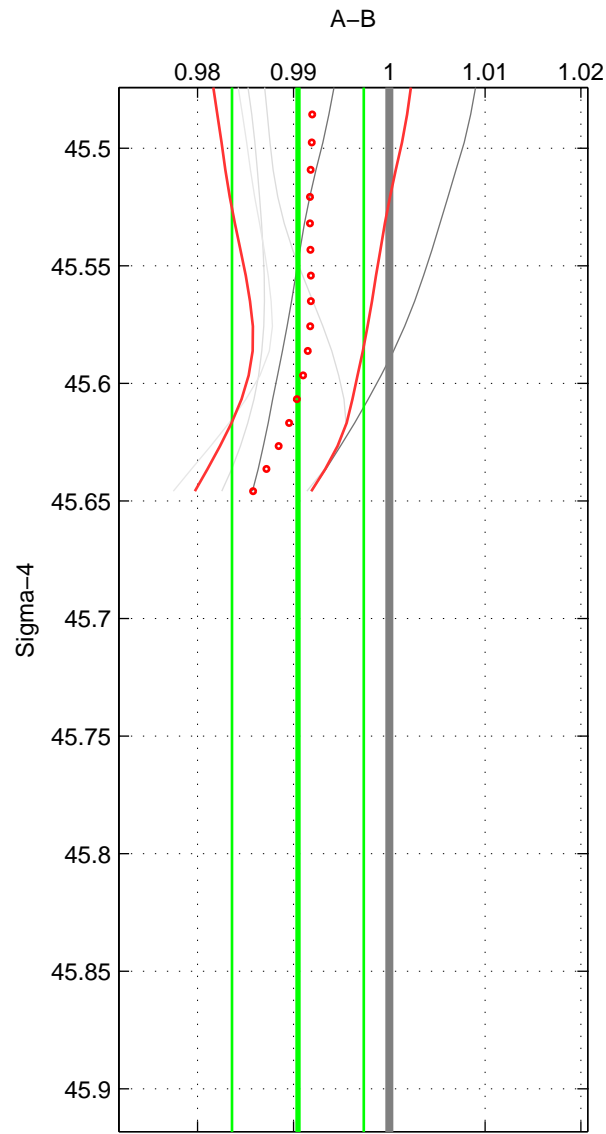

Cruise A (red). Date: Mar 1989 Cruisename: 507-32MW19890206

Cruise B (blue). Date: Oct 1997 Cruisename: 683-49UP19970912

*** "Favourite" values are means of spaces 1 2.

	Offset	O.StDev	Ratio	R.Stdev	Rating
SIGMA:	-0.027	0.020	0.990	0.007	3
THETA:	-0.026	0.019	0.991	0.007	3
DEPTH:	-0.022	0.010	0.992	0.004	2
FAV. :	-0.027	0.020	0.991	0.007	3

Profiles of A: 5
 Profiles of B: 1
 Diff profs : 5
 WMoffset (A-B): -0.027247
 WMoffset stdev: 0.019635
 WMratio (A/B): 0.99047
 WMratio stdev: 0.006884

Quality (1-5): 3

Profiles of A: 5
 Profiles of B: 1
 Diff profs : 5
 WMoffset (A-B): -0.026131
 WMoffset stdev: 0.019431
 WMratio (A/B): 0.99086
 WMratio stdev: 0.0068117

Quality (1-5): 3

Profiles of A: 5
 Profiles of B: 1
 Diff profs : 5
 WMoffset (A-B): -0.022073
 WMoffset stdev: 0.010117
 WMratio (A/B): 0.99225
 WMratio stdev: 0.0035955

Quality (1-5): 2

Please note that statistics are bad.