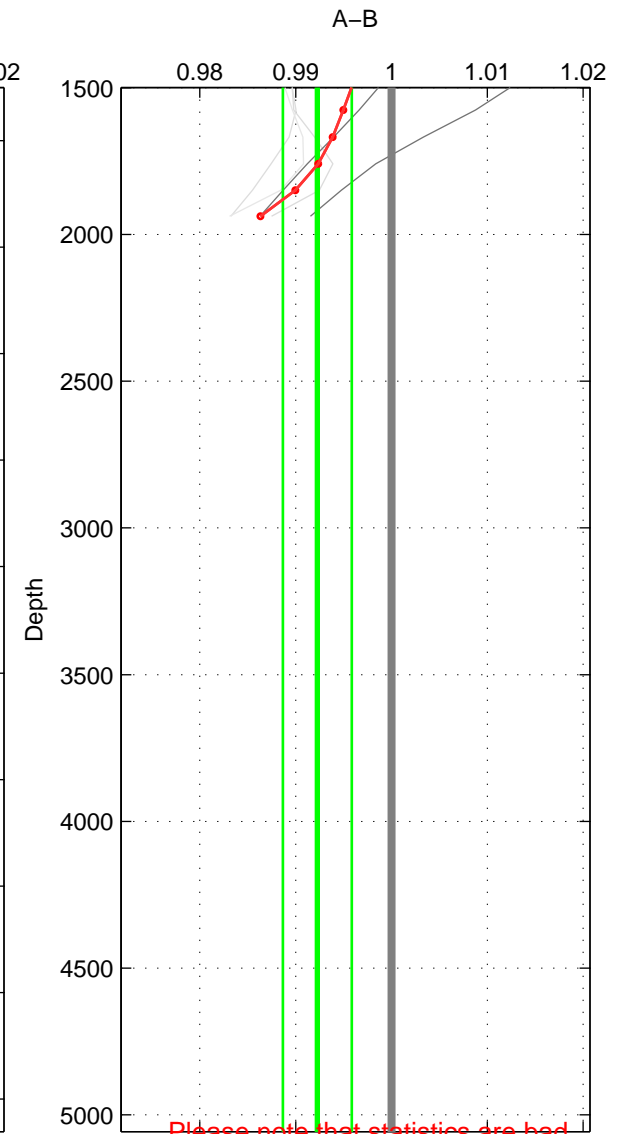

Cruise A (red). Date: Mar 1989 Cruisename: 507-32MW19890206

Cruise B (blue). Date: Oct 1997 Cruisename: 683-49UP19970912

*** "Favourite" values are means of spaces 1 2.

	Offset	O.StDev	Ratio	R.Stdev	Rating
SIGMA:	-0.027	0.020	0.990	0.007	3
THETA:	-0.026	0.019	0.991	0.007	3
DEPTH:	-0.022	0.010	0.992	0.004	2
FAV. :	-0.027	0.020	0.991	0.007	3

Profiles of A: 5
 Profiles of B: 1
 Diff profs : 5
 WMoffset (A-B): -0.027247
 WMoffset stdev: 0.019635
 WMratio (A/B): 0.99047
 WMratio stdev: 0.006884

Quality (1-5): 3

Profiles of A: 5
 Profiles of B: 1
 Diff profs : 5
 WMoffset (A-B): -0.026131
 WMoffset stdev: 0.019431
 WMratio (A/B): 0.99086
 WMratio stdev: 0.0068117

Quality (1-5): 3

Profiles of A: 5
 Profiles of B: 1
 Diff profs : 5
 WMoffset (A-B): -0.022073
 WMoffset stdev: 0.010117
 WMratio (A/B): 0.99225
 WMratio stdev: 0.0035955

Quality (1-5): 2

Please note that statistics are bad.