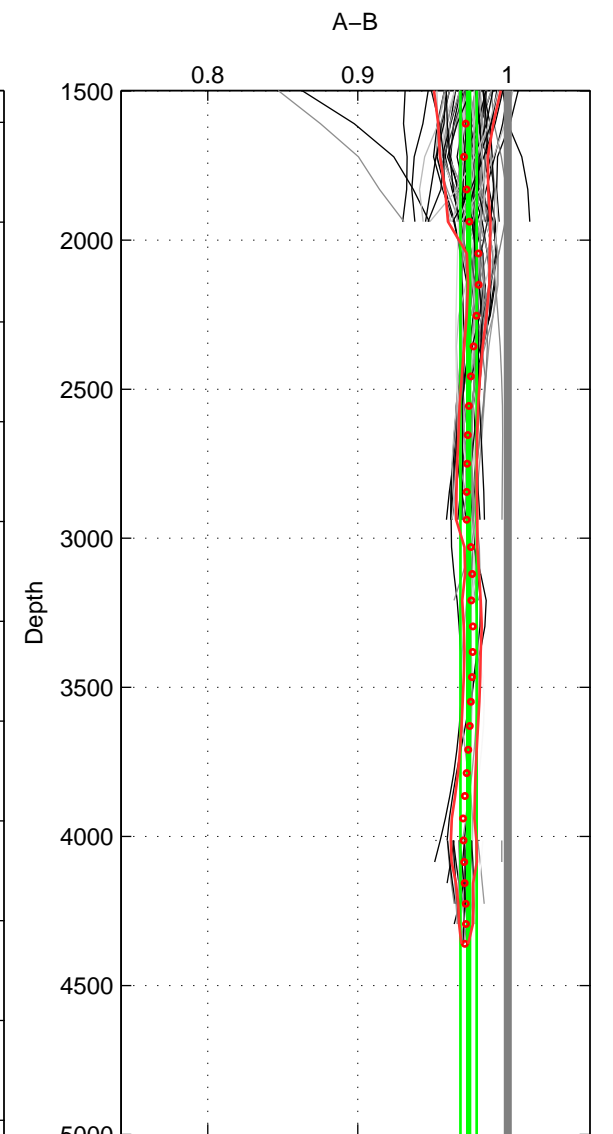

Cruise A (red). Date: Feb 2005 Cruisename: 706-49UP20050114

Cruise B (blue). Date: Feb 2006 Cruisename: 710-49UP20060113

*** "Favourite" values are means of spaces 1 2 3.

	Offset	O.StDev	Ratio	R.Stdev	Rating
SIGMA:	-0.070	0.006	0.972	0.002	5
THETA:	-0.070	0.009	0.972	0.004	5
DEPTH:	-0.066	0.014	0.974	0.005	5
FAV.:	-0.069	0.009	0.973	0.004	5

Profiles of A: 42
 Profiles of B: 15
 Diff profs : 29
 WMoffset (A-B): -0.070002
 WMoffset stdev: 0.0055258
 WMratio (A/B): 0.97203
 WMratio stdev: 0.002255

Quality (1-5): 5

Profiles of A: 42
 Profiles of B: 43
 Diff profs : 89
 WMoffset (A-B): -0.06973
 WMoffset stdev: 0.0093104
 WMratio (A/B): 0.97163
 WMratio stdev: 0.0038951

Quality (1-5): 5

Profiles of A: 42
 Profiles of B: 43
 Diff profs : 89
 WMoffset (A-B): -0.065985
 WMoffset stdev: 0.013569
 WMratio (A/B): 0.97386
 WMratio stdev: 0.0053807

Quality (1-5): 5