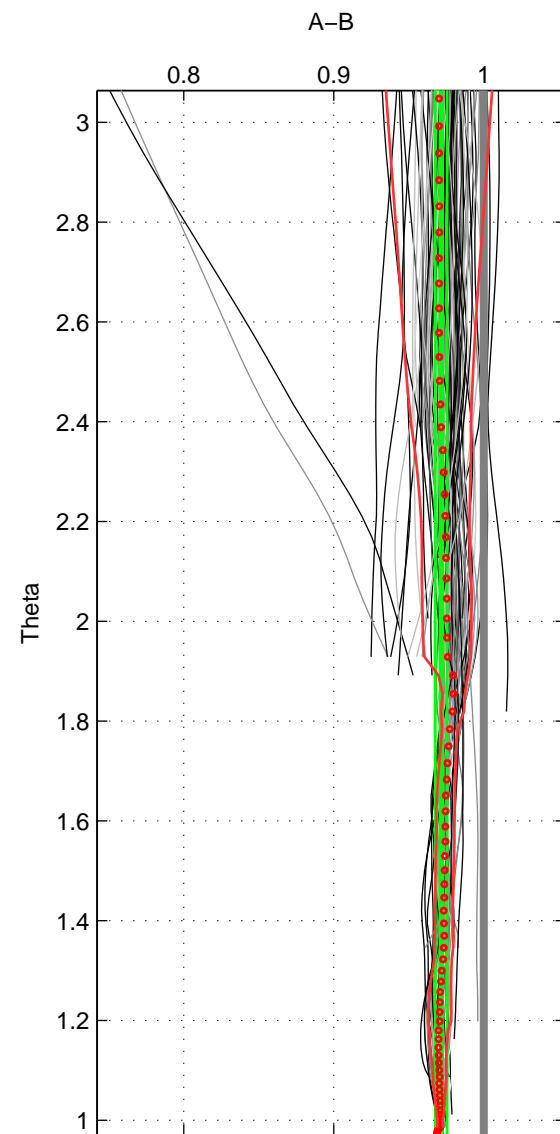

Cruise A (red). Date: Feb 2005 Cruisename: 706-49UP20050114

Cruise B (blue). Date: Feb 2006 Cruisename: 710-49UP20060113

*** "Favourite" values are means of spaces 1 2 3.

	Offset	O.StDev	Ratio	R.Stdev	Rating
SIGMA:	-0.070	0.006	0.972	0.002	5
THETA:	-0.070	0.009	0.972	0.004	5
DEPTH:	-0.066	0.014	0.974	0.005	5
FAV.:	-0.069	0.009	0.973	0.004	5

Profiles of A: 42
 Profiles of B: 15
 Diff profs : 29
 WMoffset (A-B): -0.070002
 WMoffset stdev: 0.0055258
 WMratio (A/B): 0.97203
 WMratio stdev: 0.002255

Quality (1-5): 5

Profiles of A: 42
 Profiles of B: 43
 Diff profs : 89
 WMoffset (A-B): -0.06973
 WMoffset stdev: 0.0093104
 WMratio (A/B): 0.97163
 WMratio stdev: 0.0038951

Quality (1-5): 5

Profiles of A: 42
 Profiles of B: 43
 Diff profs : 89
 WMoffset (A-B): -0.065985
 WMoffset stdev: 0.013569
 WMratio (A/B): 0.97386
 WMratio stdev: 0.0053807

Quality (1-5): 5