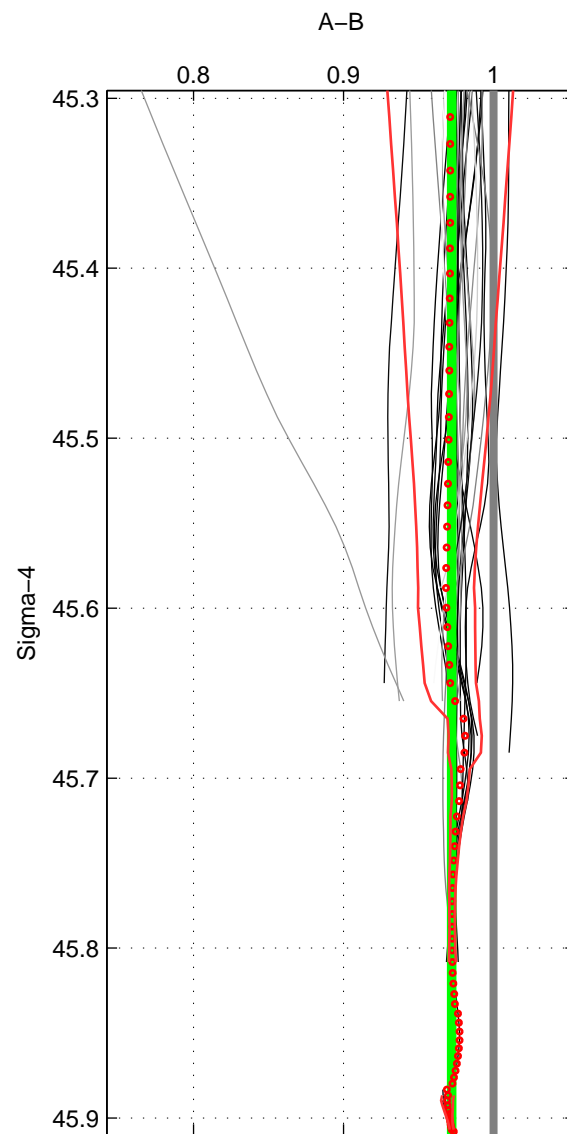

Cruise A (red). Date: Feb 2005 Cruisename: 706-49UP20050114

Cruise B (blue). Date: Feb 2006 Cruisename: 710-49UP20060113

*** "Favourite" values are means of spaces 1 2 3.

	Offset	O.StDev	Ratio	R.Stdev	Rating
SIGMA:	-0.070	0.006	0.972	0.002	5
THETA:	-0.070	0.009	0.972	0.004	5
DEPTH:	-0.066	0.014	0.974	0.005	5
FAV.:	-0.069	0.009	0.973	0.004	5

Profiles of A: 42
 Profiles of B: 15
 Diff profs : 29
 WMoffset (A-B): -0.070002
 WMoffset stdev: 0.0055258
 WMratio (A/B): 0.97203
 WMratio stdev: 0.002255

Quality (1-5): 5

Profiles of A: 42
 Profiles of B: 43
 Diff profs : 89
 WMoffset (A-B): -0.06973
 WMoffset stdev: 0.0093104
 WMratio (A/B): 0.97163
 WMratio stdev: 0.0038951

Quality (1-5): 5

Profiles of A: 42
 Profiles of B: 43
 Diff profs : 89
 WMoffset (A-B): -0.065985
 WMoffset stdev: 0.013569
 WMratio (A/B): 0.97386
 WMratio stdev: 0.0053807

Quality (1-5): 5