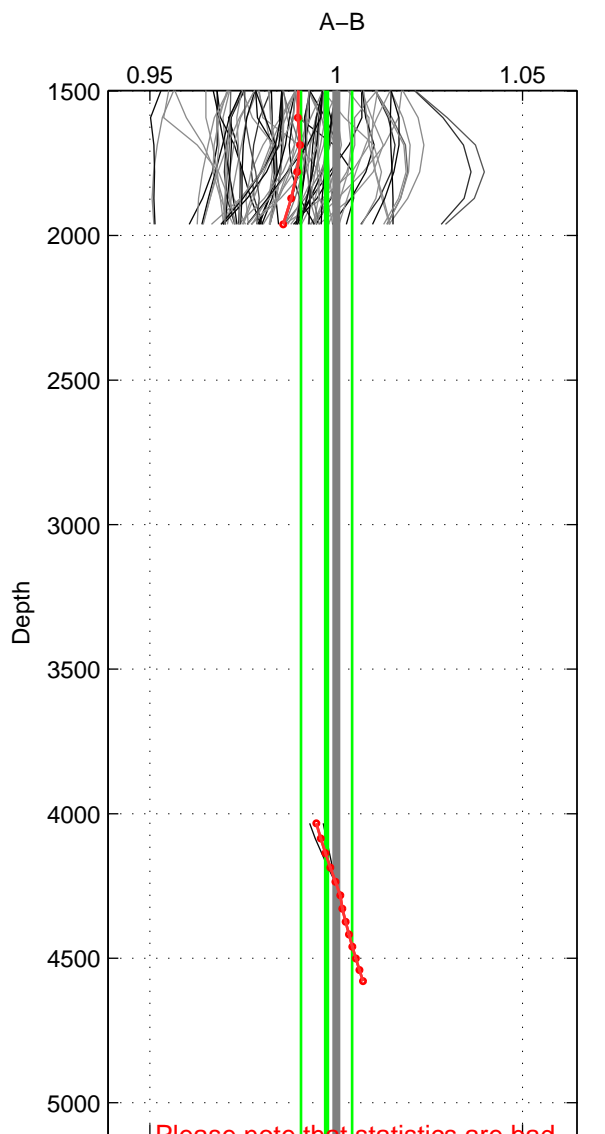

Cruise A (red). Date: Jul 2001 Cruisename: 656-49UF20010710
 Cruise B (blue). Date: Feb 2004 Cruisename: 664-49UF20040120

*** "Favourite" values are means of spaces 1 2.

	Offset	O.StDev	Ratio	R.Stdev	Rating
SIGMA:	-0.023	0.041	0.992	0.015	5
THETA:	-0.027	0.044	0.990	0.017	5
DEPTH:	-0.007	0.018	0.997	0.007	3
FAV. :	-0.025	0.042	0.991	0.016	5

Profiles of A: 37
 Profiles of B: 37
 Diff profs : 99
 WMoffset (A-B): -0.023129
 WMoffset stdev: 0.040975
 WMratio (A/B): 0.99158
 WMratio stdev: 0.014939

Quality (1-5): 5

Profiles of A: 37
 Profiles of B: 37
 Diff profs : 99
 WMoffset (A-B): -0.0273
 WMoffset stdev: 0.04401
 WMratio (A/B): 0.98973
 WMratio stdev: 0.016667

Quality (1-5): 5

Profiles of A: 37
 Profiles of B: 37
 Diff profs : 99
 WMoffset (A-B): -0.0073975
 WMoffset stdev: 0.018106
 WMratio (A/B): 0.99739
 WMratio stdev: 0.0068556

Quality (1-5): 3

Please note that statistics are bad.