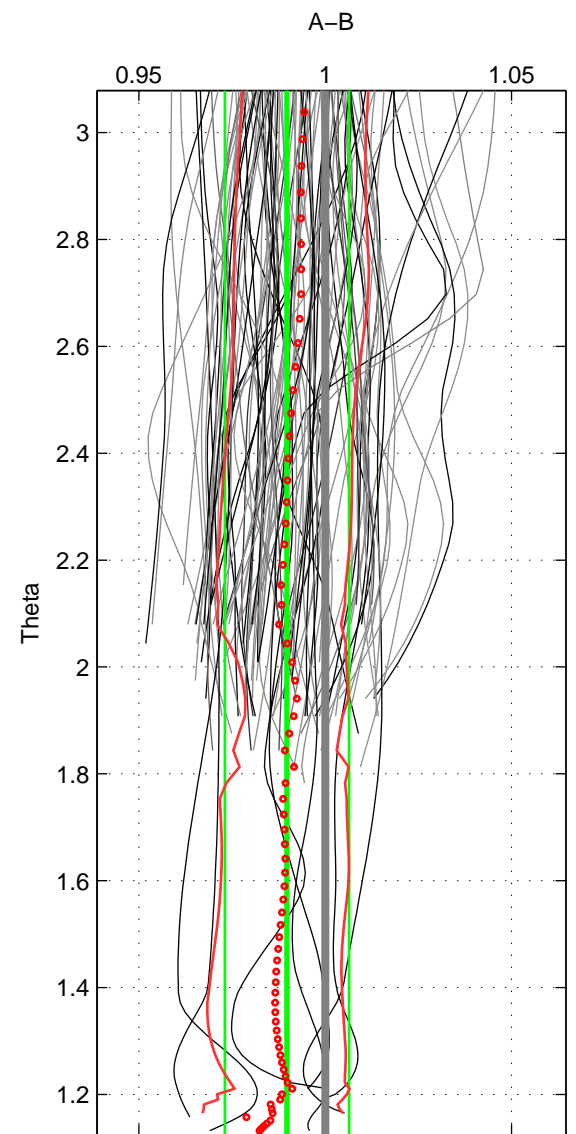

Cruise A (red). Date: Jul 2001 Cruisename: 656-49UF20010710
 Cruise B (blue). Date: Feb 2004 Cruisename: 664-49UF20040120

*** "Favourite" values are means of spaces 1 2.

	Offset	O.StDev	Ratio	R.Stdev	Rating
SIGMA:	-0.023	0.041	0.992	0.015	5
THETA:	-0.027	0.044	0.990	0.017	5
DEPTH:	-0.007	0.018	0.997	0.007	3
FAV. :	-0.025	0.042	0.991	0.016	5

Profiles of A: 37
 Profiles of B: 37
 Diff profs : 99
 WMoffset (A-B): -0.023129
 WMoffset stdev: 0.040975
 WMratio (A/B): 0.99158
 WMratio stdev: 0.014939

Quality (1-5): 5

Profiles of A: 37
 Profiles of B: 37
 Diff profs : 99
 WMoffset (A-B): -0.0273
 WMoffset stdev: 0.04401
 WMratio (A/B): 0.98973
 WMratio stdev: 0.016667

Quality (1-5): 5

Profiles of A: 37
 Profiles of B: 37
 Diff profs : 99
 WMoffset (A-B): -0.0073975
 WMoffset stdev: 0.018106
 WMratio (A/B): 0.99739
 WMratio stdev: 0.0068556

Quality (1-5): 3

Please note that statistics are bad.