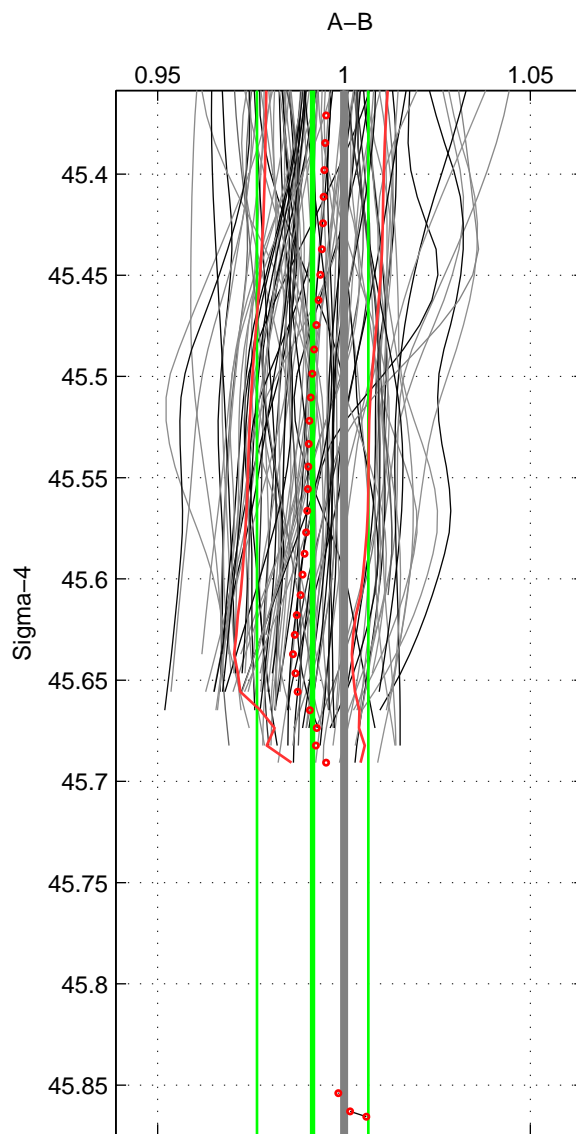

Cruise A (red). Date: Jul 2001 Cruisename: 656-49UF20010710
 Cruise B (blue). Date: Feb 2004 Cruisename: 664-49UF20040120

*** "Favourite" values are means of spaces 1 2.

	Offset	O.StDev	Ratio	R.Stdev	Rating
SIGMA:	-0.023	0.041	0.992	0.015	5
THETA:	-0.027	0.044	0.990	0.017	5
DEPTH:	-0.007	0.018	0.997	0.007	3
FAV. :	-0.025	0.042	0.991	0.016	5

Profiles of A: 37
 Profiles of B: 37
 Diff profs : 99
 WMoffset (A-B): -0.023129
 WMoffset stdev: 0.040975
 WMratio (A/B): 0.99158
 WMratio stdev: 0.014939

Quality (1-5): 5

Profiles of A: 37
 Profiles of B: 37
 Diff profs : 99
 WMoffset (A-B): -0.0273
 WMoffset stdev: 0.04401
 WMratio (A/B): 0.98973
 WMratio stdev: 0.016667

Quality (1-5): 5

Profiles of A: 37
 Profiles of B: 37
 Diff profs : 99
 WMoffset (A-B): -0.0073975
 WMoffset stdev: 0.018106
 WMratio (A/B): 0.99739
 WMratio stdev: 0.0068556

Quality (1-5): 3

Please note that statistics are bad.