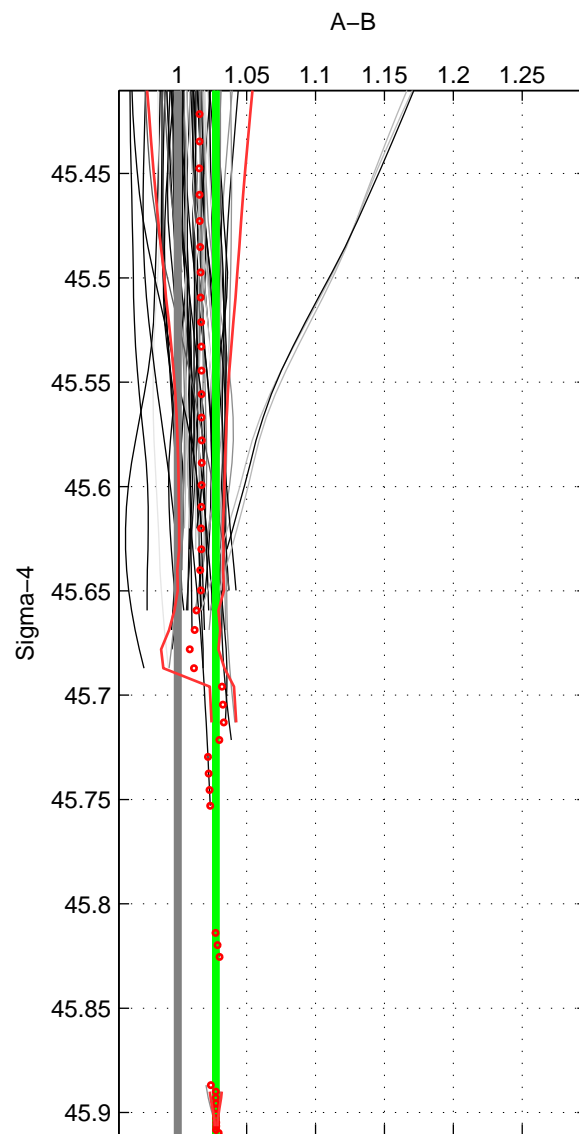

Cruise A (red). Date: Jul 2005 Cruisename: 669-49UF20050615  
 Cruise B (blue). Date: Feb 2005 Cruisename: 706-49UP20050114

\*\*\* "Favourite" values are means of spaces 1 2.

	Offset	O.StDev	Ratio	R.Stdev	Rating
SIGMA:	0.064	0.004	1.028	0.002	5
THETA:	0.062	0.005	1.027	0.002	5
DEPTH:	0.069	0.016	1.028	0.007	4
FAV.:	0.063	0.004	1.027	0.002	5

Profiles of A: 38  
 Profiles of B: 40  
 Diff profs : 63  
 WMoffset (A-B): 0.064413  
 WMoffset stdev: 0.0038936  
 WMratio (A/B): 1.0277  
 WMratio stdev: 0.0018066

Quality (1-5): 5

Profiles of A: 38  
 Profiles of B: 40  
 Diff profs : 63  
 WMoffset (A-B): 0.062305  
 WMoffset stdev: 0.0050016  
 WMratio (A/B): 1.0265  
 WMratio stdev: 0.002314

Quality (1-5): 5

Profiles of A: 38  
 Profiles of B: 40  
 Diff profs : 63  
 WMoffset (A-B): 0.068662  
 WMoffset stdev: 0.016403  
 WMratio (A/B): 1.0282  
 WMratio stdev: 0.0070026

Quality (1-5): 4