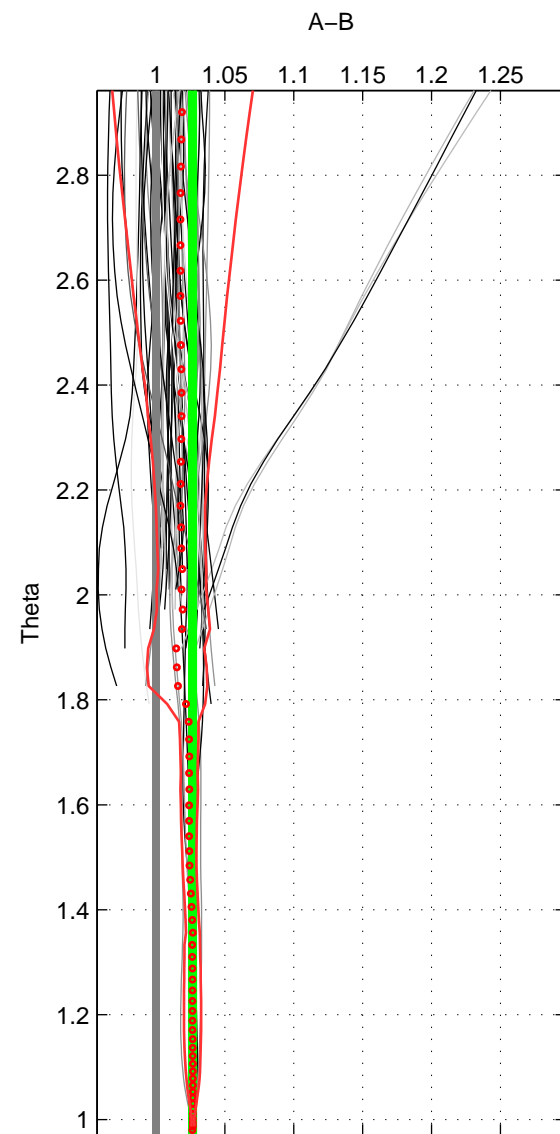

Cruise A (red). Date: Jul 2005 Cruisename: 669-49UF20050615  
 Cruise B (blue). Date: Feb 2005 Cruisename: 706-49UP20050114

\*\*\* "Favourite" values are means of spaces 1 2.

	Offset	O.StDev	Ratio	R.Stdev	Rating
SIGMA:	0.064	0.004	1.028	0.002	5
THETA:	0.062	0.005	1.027	0.002	5
DEPTH:	0.069	0.016	1.028	0.007	4
FAV.:	0.063	0.004	1.027	0.002	5

Profiles of A: 38  
 Profiles of B: 40  
 Diff profs : 63  
 WMoffset (A-B): 0.064413  
 WMoffset stdev: 0.0038936  
 WMratio (A/B): 1.0277  
 WMratio stdev: 0.0018066

Quality (1-5): 5

Profiles of A: 38  
 Profiles of B: 40  
 Diff profs : 63  
 WMoffset (A-B): 0.062305  
 WMoffset stdev: 0.0050016  
 WMratio (A/B): 1.0265  
 WMratio stdev: 0.002314

Quality (1-5): 5

Profiles of A: 38  
 Profiles of B: 40  
 Diff profs : 63  
 WMoffset (A-B): 0.068662  
 WMoffset stdev: 0.016403  
 WMratio (A/B): 1.0282  
 WMratio stdev: 0.0070026

Quality (1-5): 4