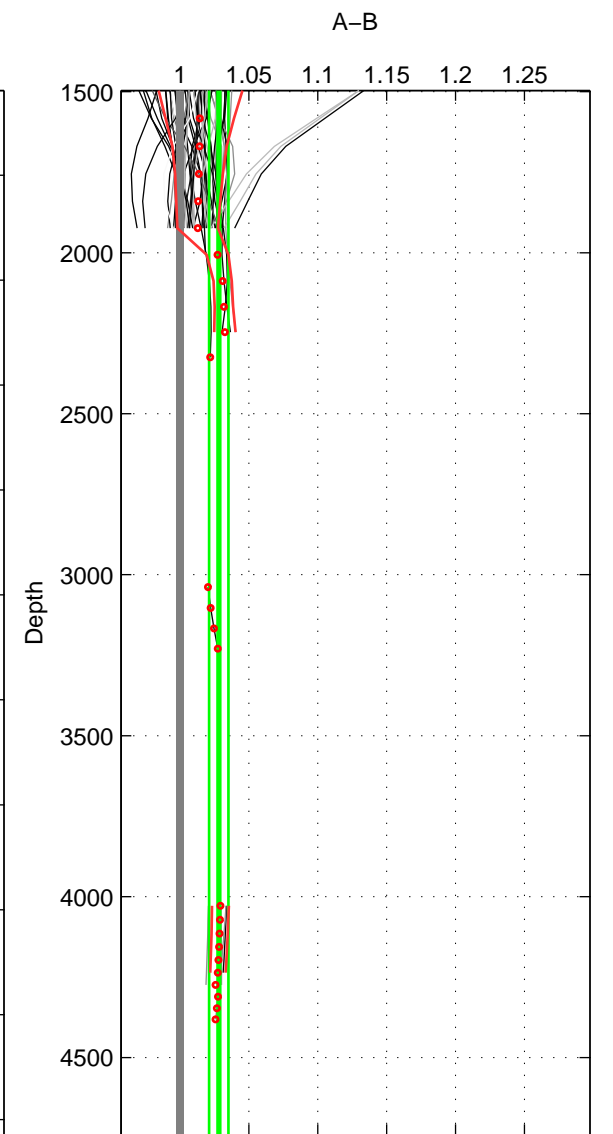

Cruise A (red). Date: Jul 2005 Cruisename: 669-49UF20050615  
 Cruise B (blue). Date: Feb 2005 Cruisename: 706-49UP20050114

\*\*\* "Favourite" values are means of spaces 1 2.

	Offset	O.StDev	Ratio	R.Stdev	Rating
SIGMA:	0.064	0.004	1.028	0.002	5
THETA:	0.062	0.005	1.027	0.002	5
DEPTH:	0.069	0.016	1.028	0.007	4
FAV.:	0.063	0.004	1.027	0.002	5

Profiles of A: 38  
 Profiles of B: 40  
 Diff profs : 63  
 WMoffset (A-B): 0.064413  
 WMoffset stdev: 0.0038936  
 WMratio (A/B): 1.0277  
 WMratio stdev: 0.0018066

Quality (1-5): 5

Profiles of A: 38  
 Profiles of B: 40  
 Diff profs : 63  
 WMoffset (A-B): 0.062305  
 WMoffset stdev: 0.0050016  
 WMratio (A/B): 1.0265  
 WMratio stdev: 0.002314

Quality (1-5): 5

Profiles of A: 38  
 Profiles of B: 40  
 Diff profs : 63  
 WMoffset (A-B): 0.068662  
 WMoffset stdev: 0.016403  
 WMratio (A/B): 1.0282  
 WMratio stdev: 0.0070026

Quality (1-5): 4